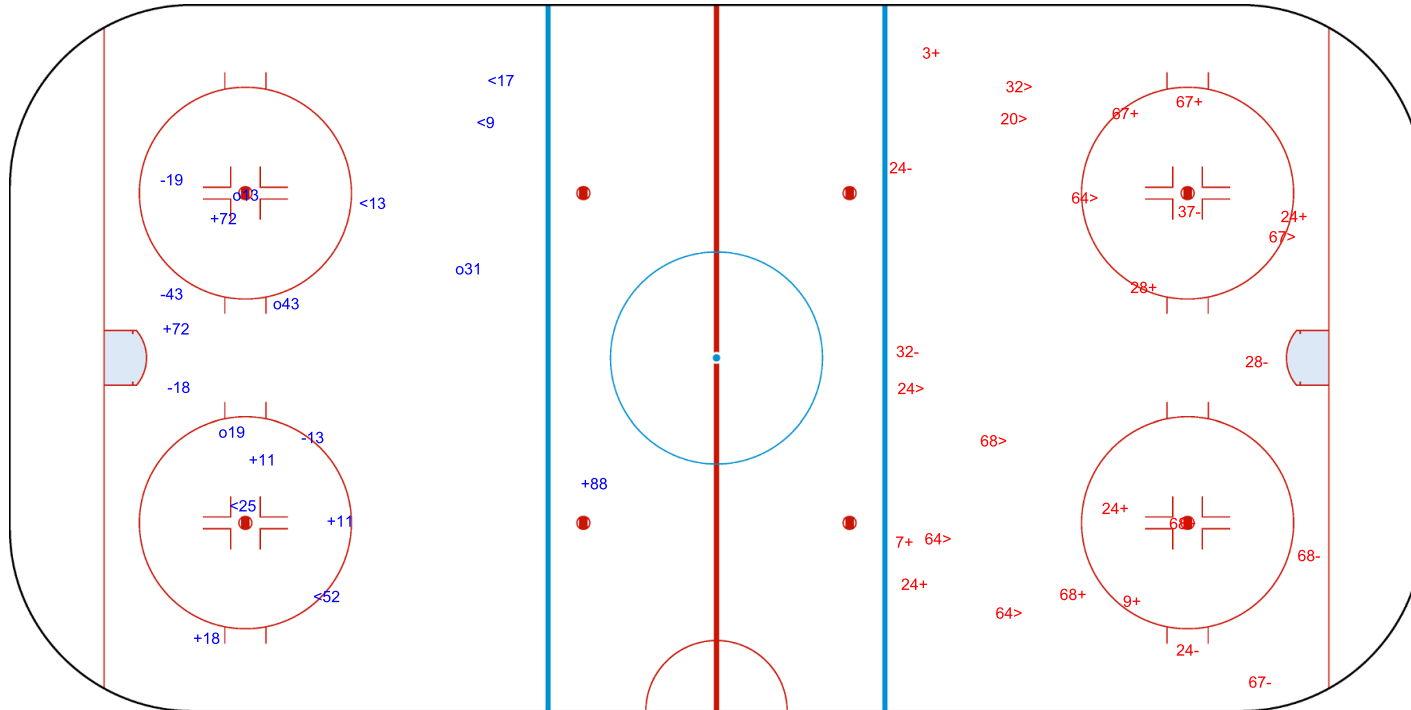

Shots by CZE
Goals (o): 4   SSG (+): 6
SSP (-): 5   SPG (-): 4

GK 39 of SWE

ENG

Period: 3

Shots by SWE
Goals (o): 0   SSG (+): 11
SSP (>): 8   SPG (-): 7

Legend:	ENG Empty net goal	GK Goalkeeper	SPG Shots past goal	SSG Shots saved by goalkeeper	SSP Shots saved by player