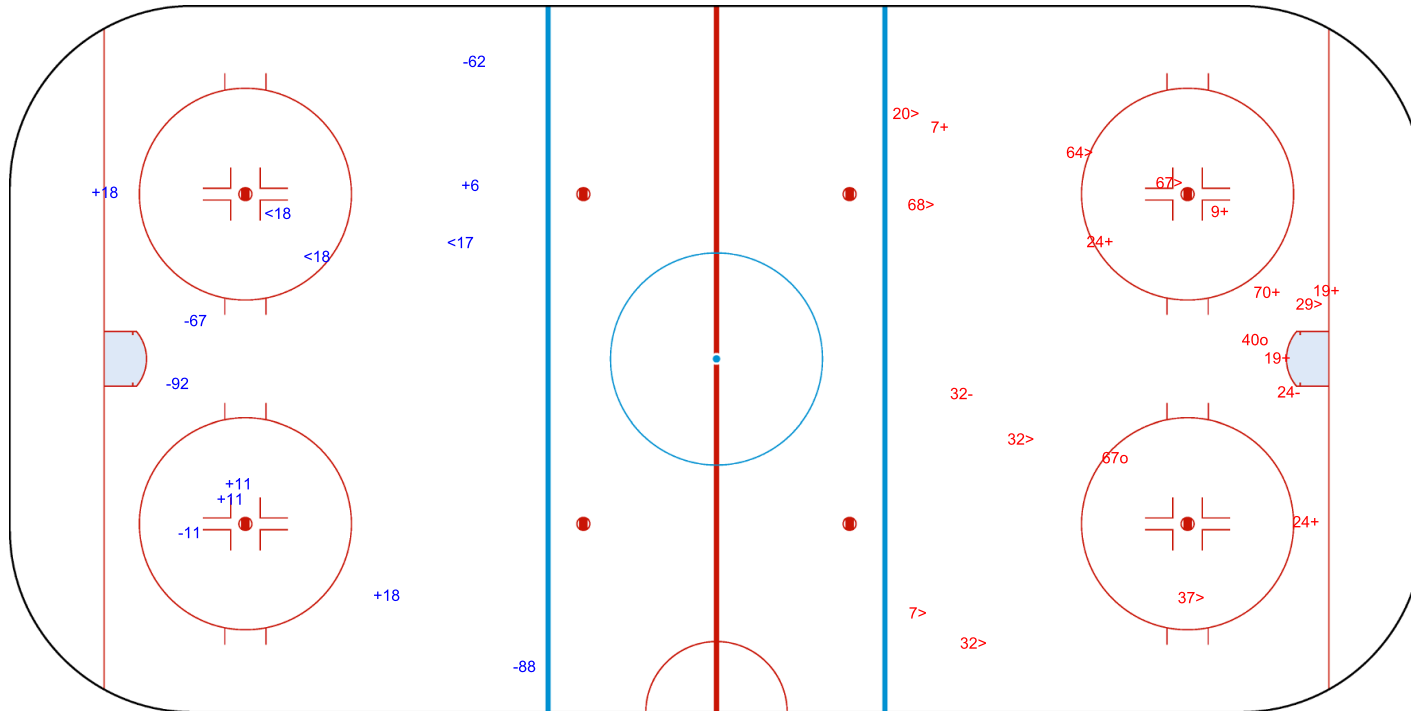

SHOT CHART
SWE - CZE

Shots by CZE

Goals (o): 0 SSG (+): 5
SSP (-): 3 SPG (-): 5

GK 39 of SWE

Period: 1

Shots by SWE

Goals (o): 2 SSG (+): 7
SSP (>): 9 SPG (-): 2

GK 30 of CZE

2021

ICE HOCKEY
WORLD
CHAMPIONSHIP
LATVIA
Riga

OLYMPIC SPORTS CENTRE

THU 27 MAY 2021

START TIME 20:15

ICE HOCKEY

IIHF ICE HOCKEY WORLD CHAMPIONSHIP

PRELIMINARY ROUND - GROUP A, GAME 31