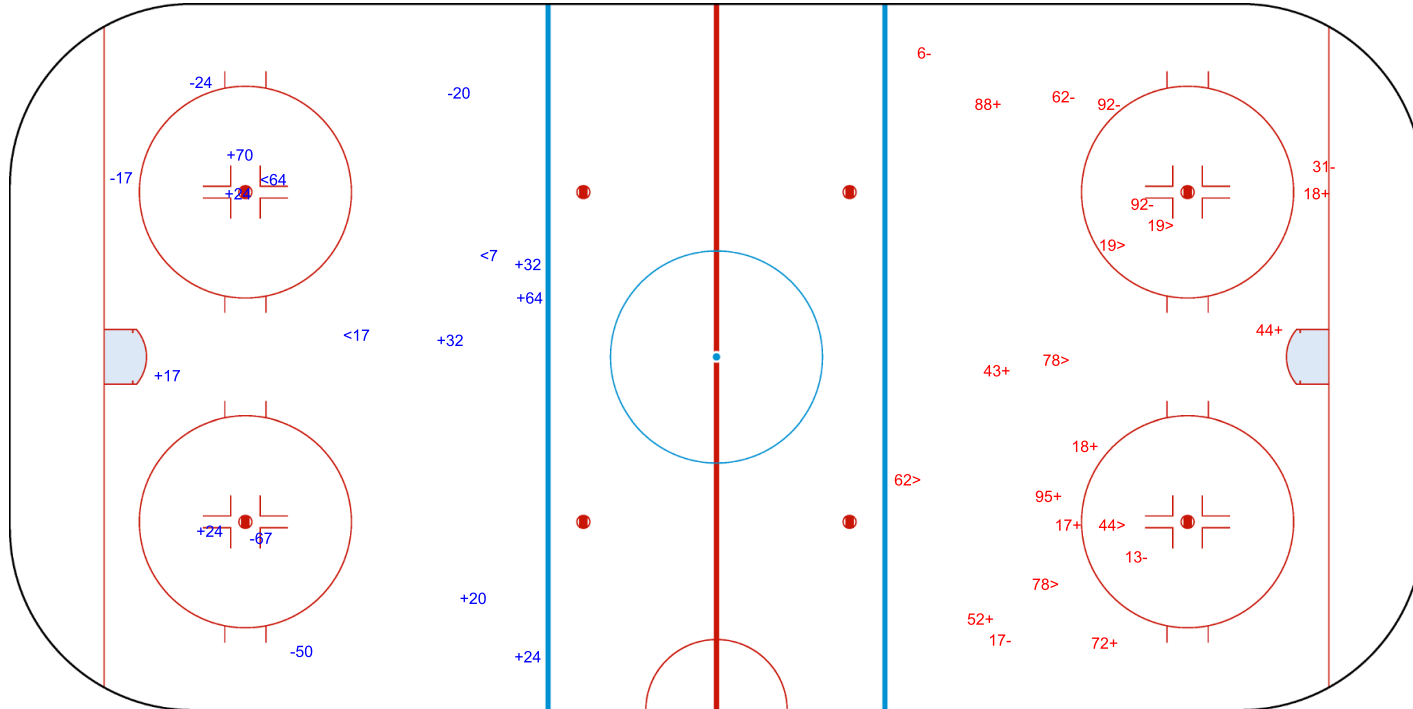

INTERNATIONAL
ICE HOCKEY
FEDERATION

Shots by SWE

Goals (o): 0

SSG (+): 9

SSP (<): 3

SPG (-): 5

GK 30 of CZE

Period: 2

Shots by CZE

Goals (o): 0

SSG (+): 9

SSP (>): 6

SPG (-): 7

GK 39 of SWE

Shots by CZE
 Goals (o): 4 SSG (+): 6
 SSP (-): 5 SPG (-): 4

GK 39 of SWE