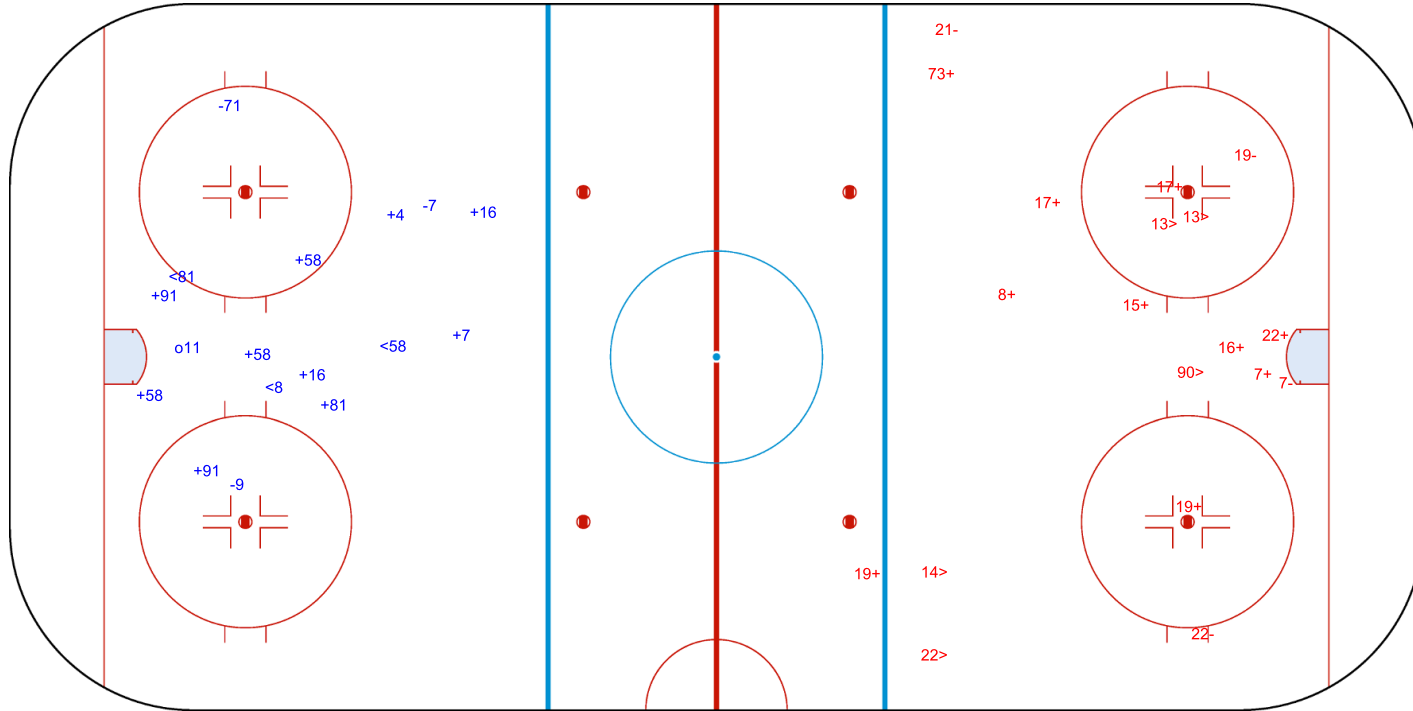

SHOT CHART  
ROC - BLR

Shots by ROC  
Goals (o): 5    SSG (+): 12  
SSP (<): 2    SPG (-): 6

GK 30 of BLR

GK 40 of BLR

BLR    Period: 1    ROC

Shots by BLR  
Goals (o): 0    SSG (+): 4  
SSP (>): 2    SPG (-): 2

GK 31 of ROC

Shots by BLR

Goals (o): 0

SSG (+): 5

SSP (<): 4

SPG (-): 1

GK 31 of ROC

ROC

Period: 2

BLR

Shots by ROC

Goals (o): 0

SSG (+): 4

SSP (>): 4

SPG (-): 1

GK 40 of BLR

Shots by ROC  
Goals (o): 1  
SSP (<): 3  
SSG (+): 10  
SPG (-): 3

BLR → Period: 3 ← ROC

Shots by BLR  
Goals (o): 0  
SSP (>): 5  
SSG (+): 10  
SPG (-): 4

o11

GK 40 of BLR

GK 31 of ROC

Legend:	
<b>GK</b>	Goalkeeper
<b>SPG</b>	Shots past goal
<b>SSG</b>	Shots saved by goalkeeper
<b>SSP</b>	Shots saved by player