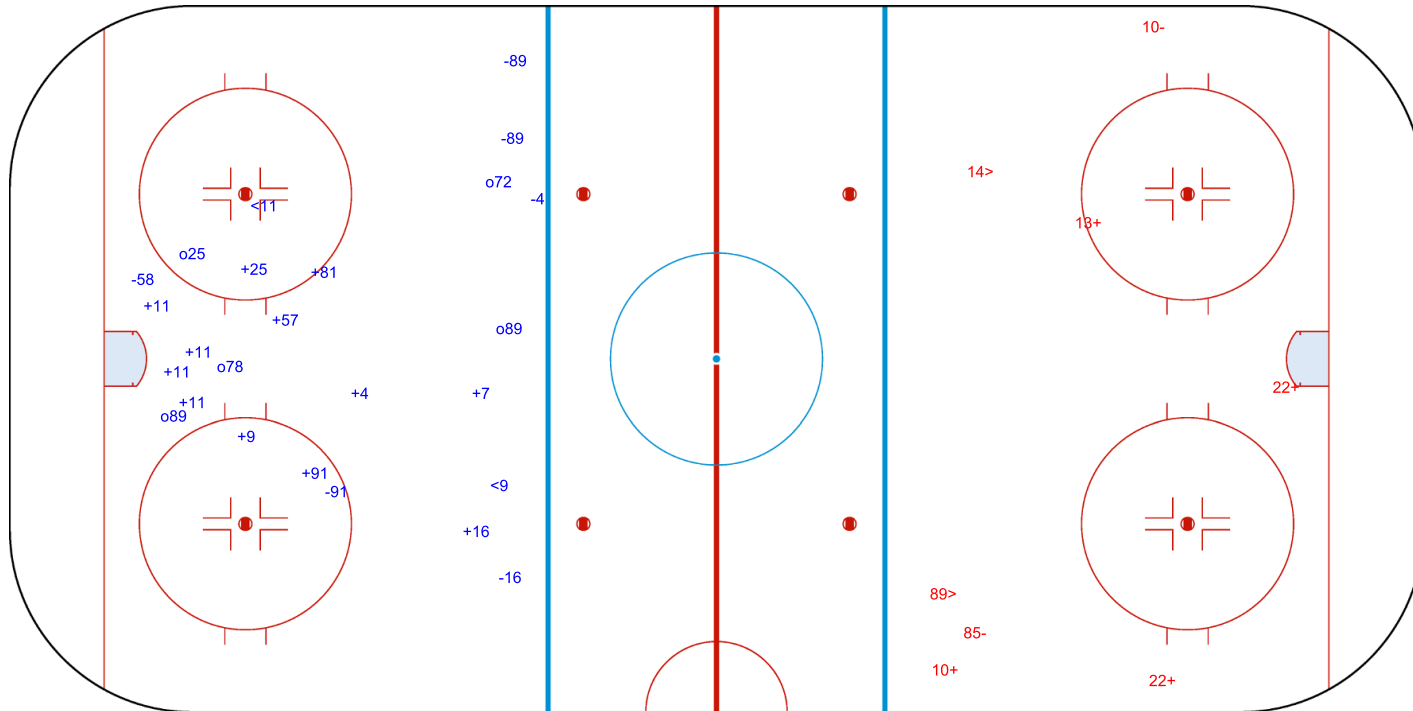

SHOT CHART  
ROC - BLR

Shots by ROC  
Goals (o): 5    SSG (+): 12  
SSP (<): 2    SPG (-): 6

GK 30 of BLR

GK 40 of BLR

BLR    Period: 1    ROC

Shots by BLR  
Goals (o): 0    SSG (+): 4  
SSP (>): 2    SPG (-): 2

GK 31 of ROC

Shots by BLR

Goals (o): 0

SSG (+): 5

SSP (<): 4

SPG (-): 1

GK 31 of ROC

ROC

Period: 2

BLR

Shots by ROC

Goals (o): 0

SSG (+): 4

SSP (>): 4

SPG (-): 1

GK 40 of BLR