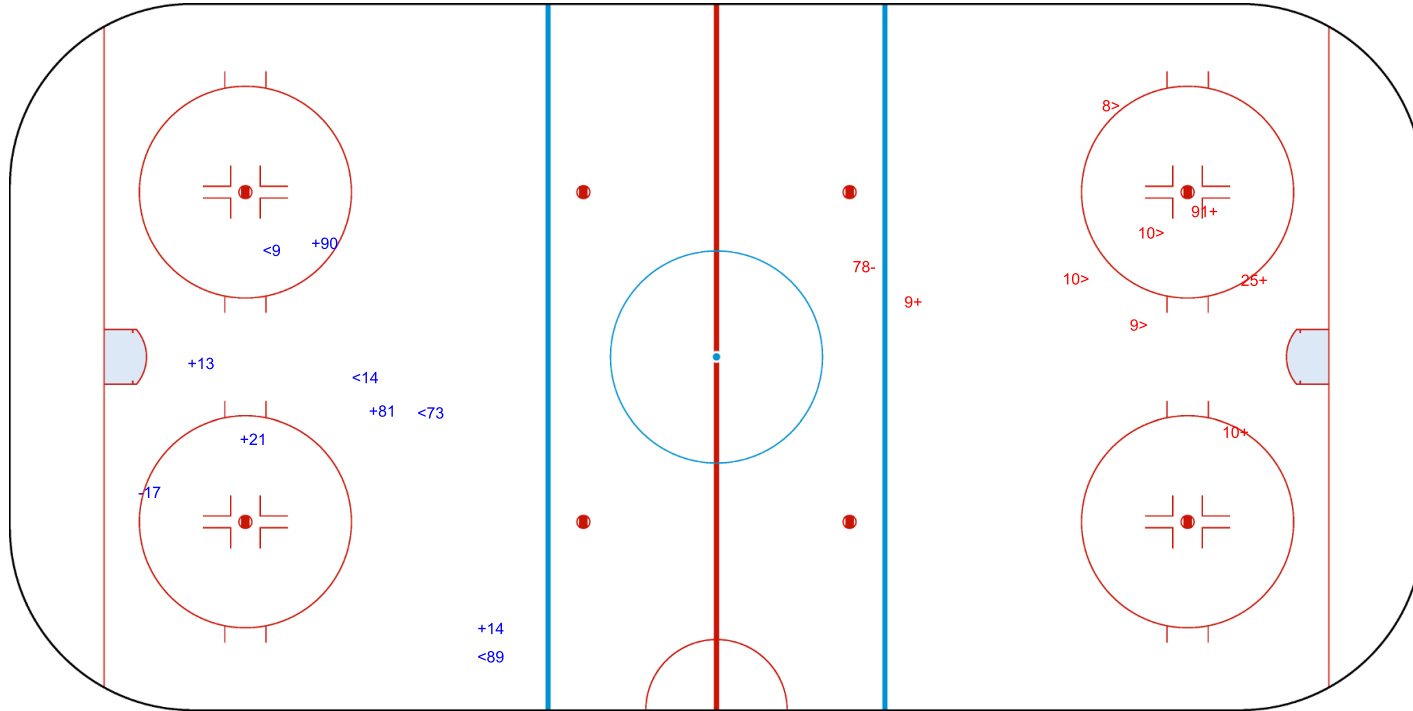

SHOT CHART  
ROC - BLR

Shots by ROC  
Goals (o): 5    SSG (+): 12  
SSP (<): 2    SPG (-): 6

GK 30 of BLR

GK 40 of BLR

BLR    Period: 1    ROC

Shots by BLR  
Goals (o): 0    SSG (+): 4  
SSP (>): 2    SPG (-): 2

GK 31 of ROC

Shots by BLR

Goals (o): 0

SSG (+): 5

SSP (<): 4

SPG (-): 1

GK 31 of ROC

ROC

Period: 2

BLR

Shots by ROC

Goals (o): 0

SSG (+): 4

SSP (>): 4

SPG (-): 1

GK 40 of BLR

Shots by ROC  
Goals (o): 1  
SSP (<): 3  
SSG (+): 10  
SPG (-): 3

BLR → Period: 3 ← ROC

Shots by BLR  
Goals (o): 0  
SSP (>): 5  
SSG (+): 10  
SPG (-): 4

o11

GK 40 of BLR

GK 31 of ROC

Legend:	
<b>GK</b>	Goalkeeper
<b>SPG</b>	Shots past goal
<b>SSG</b>	Shots saved by goalkeeper
<b>SSP</b>	Shots saved by player