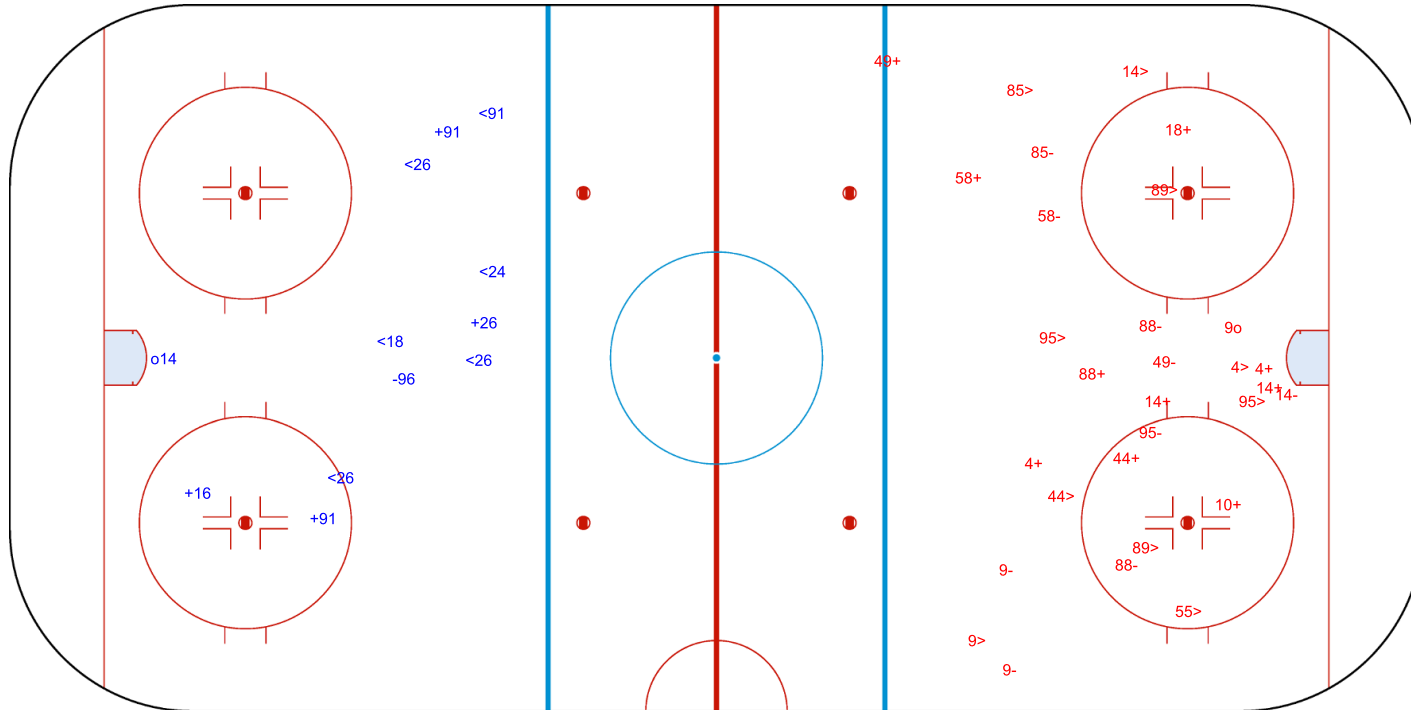

Goals (o): 1    SSG (+): 6  
SSP (<): 4    SPG (-): 4

GK 80 of LAT

LAT

Period: 2

KAZ

Shots by LAT

Goals (o): 1    SSG (+): 3  
SSP (>): 5    SPG (-): 3

GK 30 of KAZ

Shots by LAT  
Goals (o): 1  
SSP (<): 6  
SSG (+): 4  
SPG (-): 1

GK 30 of KAZ

KAZ

Period: 3

LAT

Shots by KAZ  
Goals (o): 1  
SSP (>): 10  
SSG (+): 10  
SPG (-): 9

GK 80 of LAT

Shots by LAT  
 Goals (o): 0    SSG (+): 1  
 SSP (<): 0    SPG (-): 1