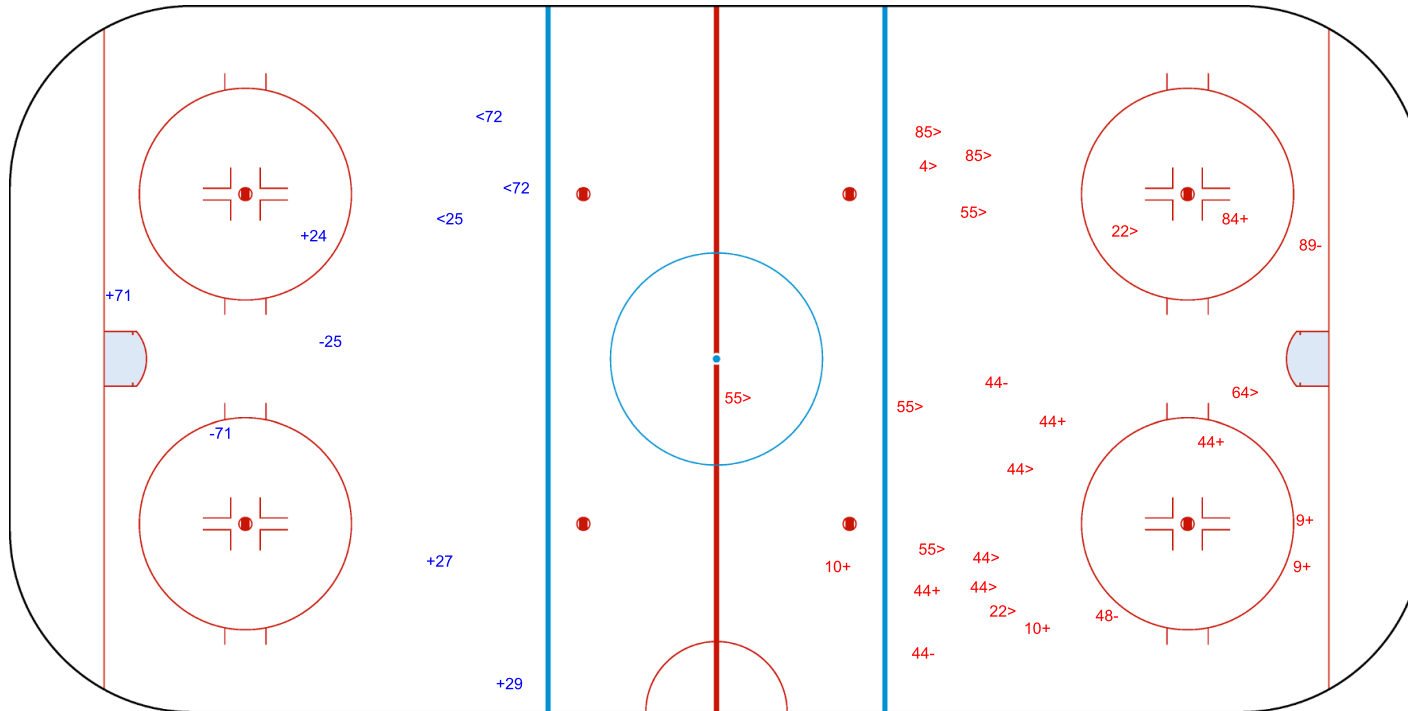

SHOT CHART  
LAT - KAZ

Shots by LAT  
Goals (o): 0  
SSG (+): 4  
SSP (-): 3  
SPG (-): 2

GK 30 of KAZ

Period: 1

Shots by KAZ  
Goals (o): 0  
SSG (+): 8  
SSP (>): 13  
SPG (-): 4

GK 80 of LAT

Shots by KAZ

Goals (o): 1    SSG (+): 6  
SSP (<): 4    SPG (-): 4

GK 80 of LAT

LAT

Period: 2

KAZ

Shots by LAT

Goals (o): 1    SSG (+): 3  
SSP (>): 5    SPG (-): 3

GK 30 of KAZ