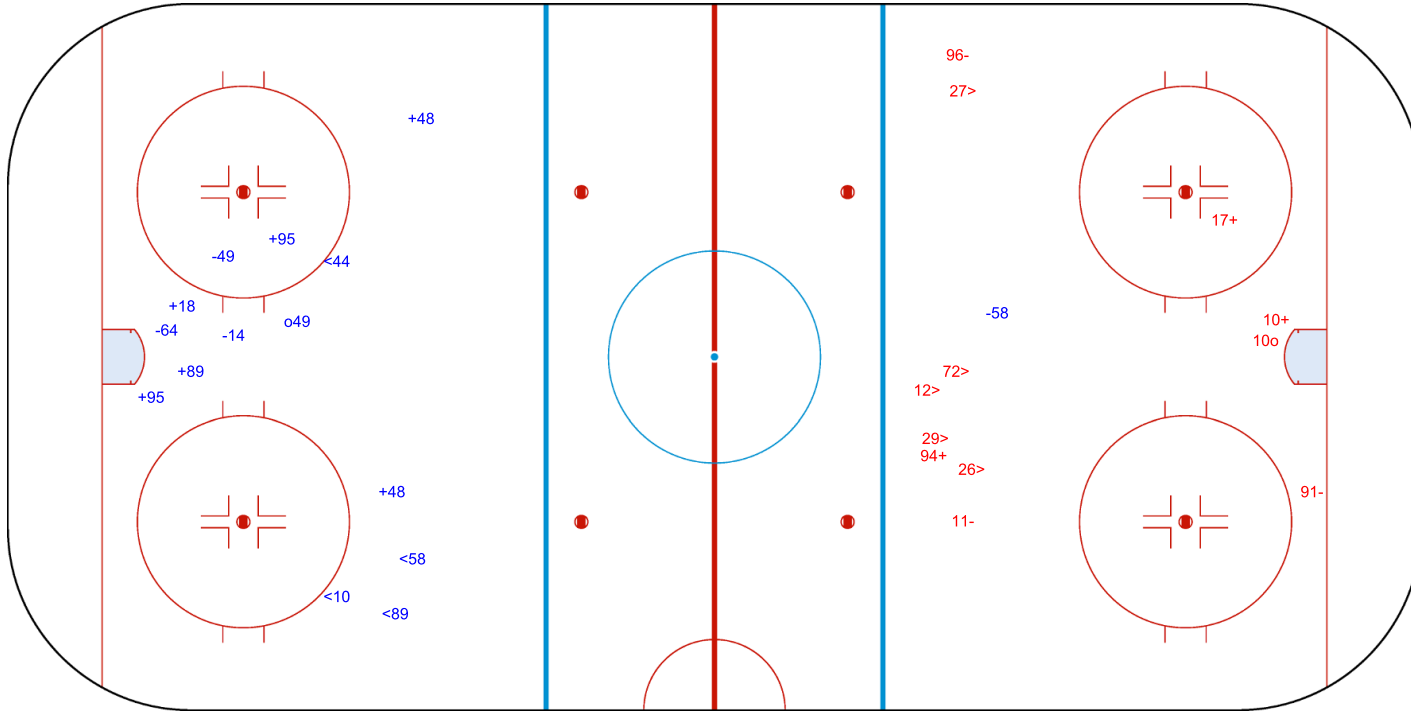

Goals (o): 1    SSG (+): 6  
SSP (<): 4    SPG (-): 4

GK 80 of LAT

LAT

Period: 2

KAZ

Shots by LAT

Goals (o): 1    SSG (+): 3  
SSP (>): 5    SPG (-): 3

GK 30 of KAZ

Shots by LAT  
Goals (o): 1  
SSP (<): 6  
SSG (+): 4  
SPG (-): 1

GK 30 of KAZ

KAZ

Period: 3

LAT

Shots by KAZ  
Goals (o): 1  
SSP (>): 10  
SSG (+): 10  
SPG (-): 9

GK 80 of LAT

Shots by LAT  
 Goals (o): 0    SSG (+): 1  
 SSP (<): 0    SPG (-): 1