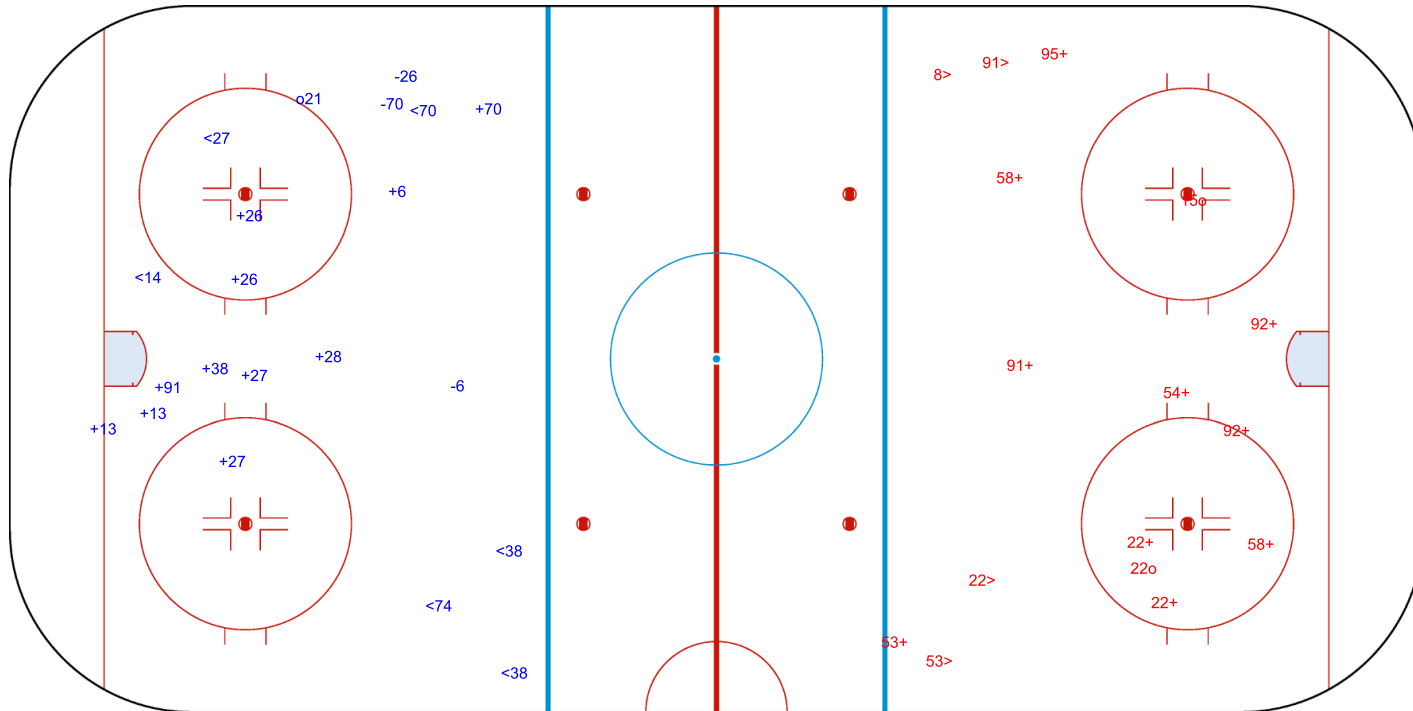

SHOT CHART
 GER - CAN

Shots by CAN
 Goals (o): 1 SSG (+): 11
 SSP (<): 6 SPG (-): 3

GK 35 of GER

GER Period: 1 CAN

Shots by GER
 Goals (o): 2 SSG (+): 10
 SSP (>): 4 SPG (-): 0

GK 33 of CAN

Shots by GER

Goals (o): 0 SSG (+): 5
 SSP (<): 2 SPG (-): 2

GK 33 of CAN

Period: 2

Shots by CAN

Goals (o): 0 SSG (+): 19
 SSP (>): 14 SPG (-): 7

GK 35 of GER

Shots by CAN

Goals (o): 0 SSG (+): 9
 SSP (-): 15 SPG (-): 7

GK 35 of GER