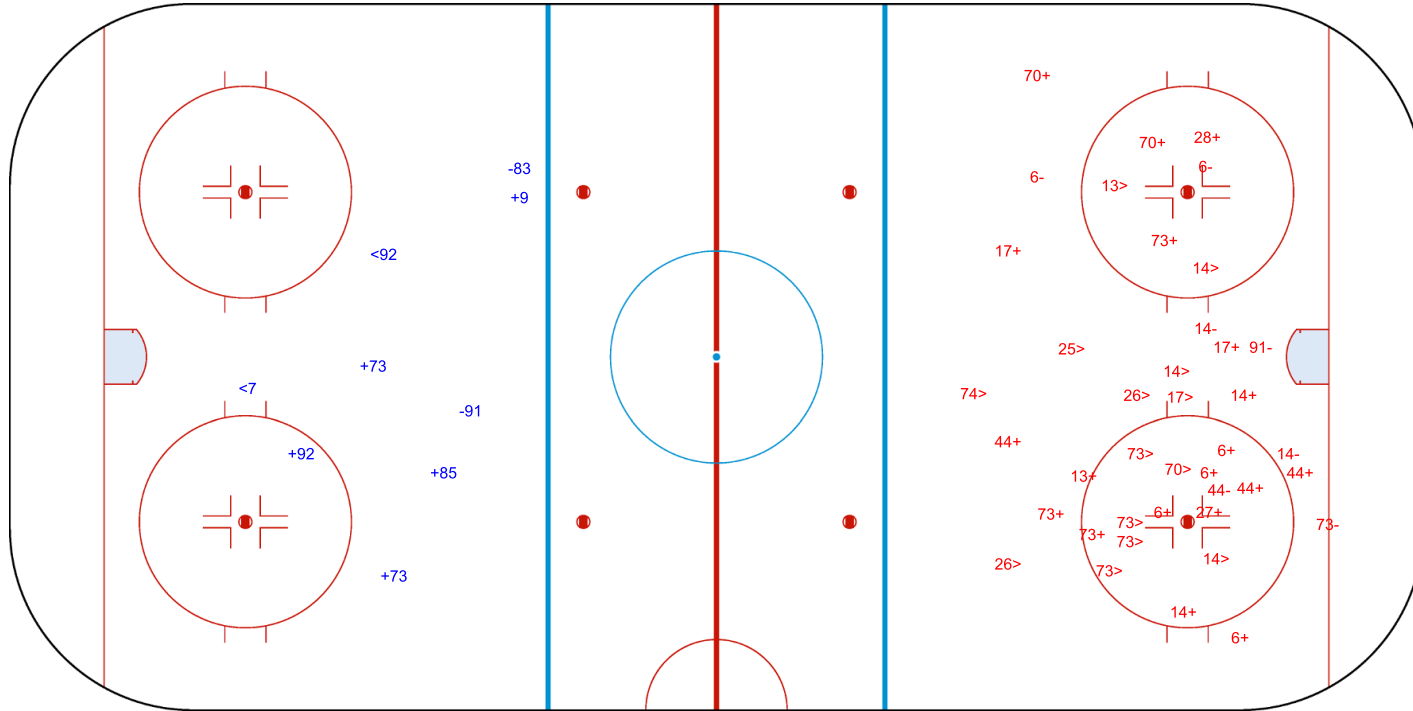

SHOT CHART
 GER - CAN

Shots by CAN
 Goals (o): 1 SSG (+): 11
 SSP (<): 6 SPG (-): 3

GK 35 of GER

GER Period: 1 CAN

Shots by GER
 Goals (o): 2 SSG (+): 10
 SSP (>): 4 SPG (-): 0

GK 33 of CAN

Shots by GER

Goals (o): 0 SSG (+): 5
 SSP (<): 2 SPG (-): 2

GK 33 of CAN

Period: 2

Shots by CAN

Goals (o): 0 SSG (+): 19
 SSP (>): 14 SPG (-): 7

GK 35 of GER

Shots by CAN

Goals (o): 0 SSG (+): 9
 SSP (-): 15 SPG (-): 7

GK 35 of GER