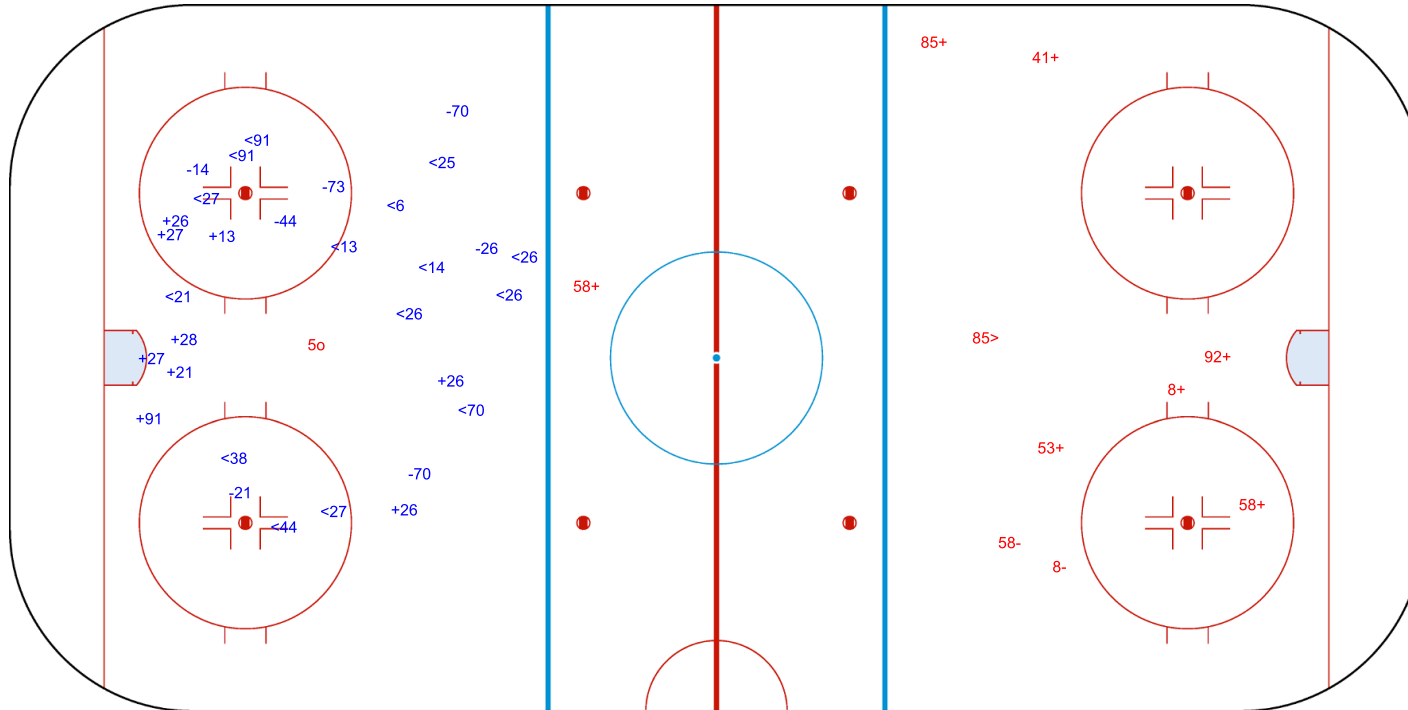

Period: 3

Shots by GER

Goals (o): 1 SSG (+): 7
 SSP (>): 1 SPG (-): 2

GK 33 of CAN

ENG

Legend:	ENG Empty net goal	GK Goalkeeper	SPG Shots past goal	SSG Shots saved by goalkeeper	SSP Shots saved by player
----------------	---------------------------	----------------------	----------------------------	--------------------------------------	----------------------------------