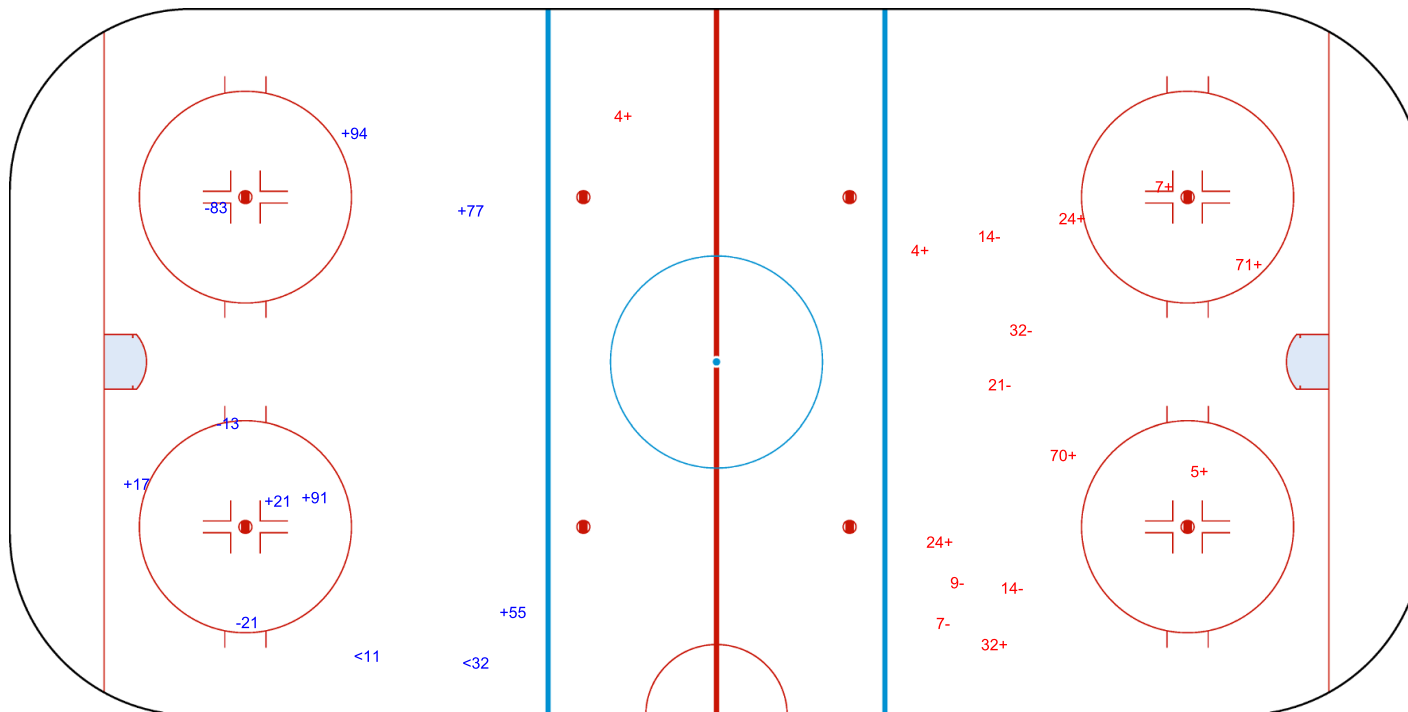

SHOT CHART
LAT - AUT

Shots by LAT
Goals (o): 0
SSP (<): 2
SSG (+): 6
SPG (-): 3

GK 29 of AUT

AUT → 1st Period ← LAT

Shots by AUT
Goals (o): 0
SSP (>): 0
SSG (+): 9
SPG (-): 6

GK 31 of LAT

Shots by AUT

Goals (o): 2 SSG (+): 2
SSP (<): 0 SPG (-): 4

GK 31 of LAT

LAT → 2nd Period ← AUT

Shots by LAT

Goals (o): 3 SSG (+): 7
SSP (>): 1 SPG (-): 8

GK 29 of AUT

Shots by LAT

Goals (o): 0 SSG (+): 3
SSP (<): 0 SPG (-): 9

GK 29 of AUT