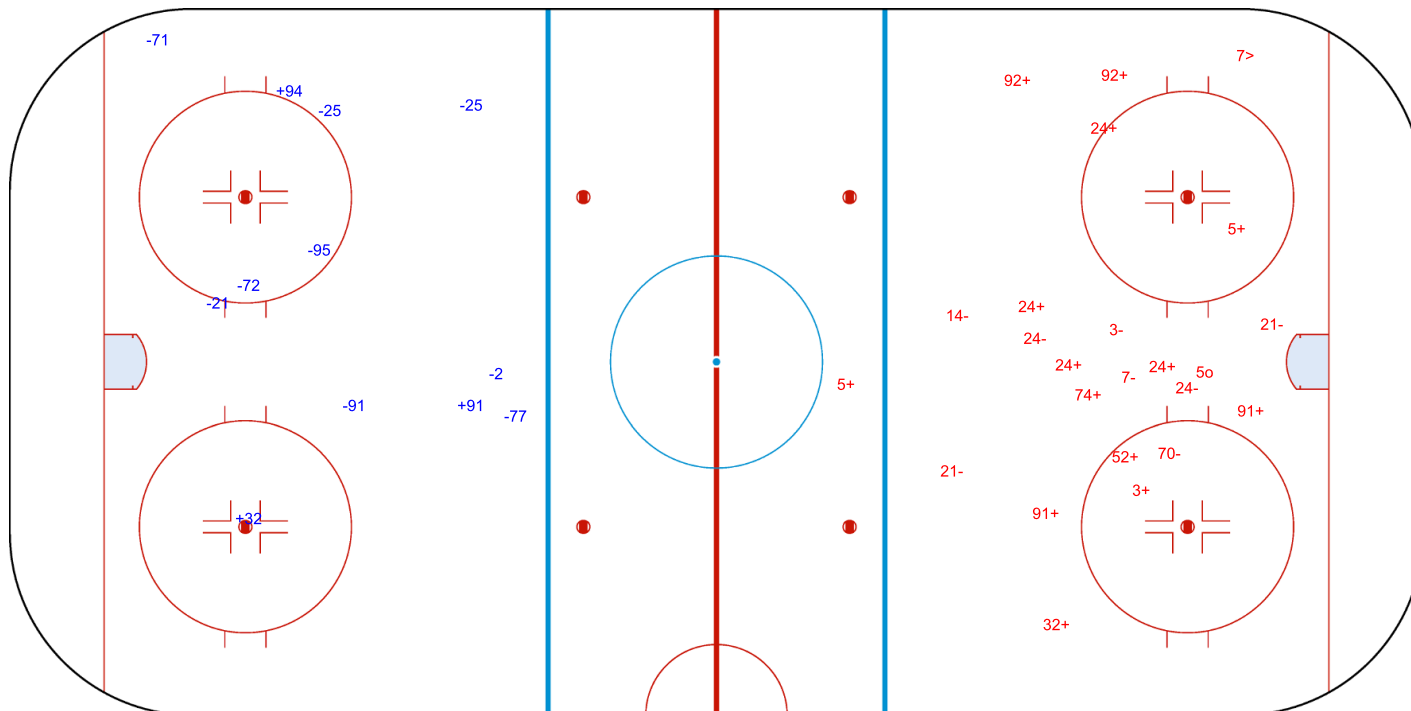

SHOT CHART
LAT - AUT

Shots by LAT
Goals (o): 0
SSP (<): 2
SSG (+): 6
SPG (-): 3

GK 29 of AUT

AUT → 1st Period ← LAT

Shots by AUT
Goals (o): 0
SSP (>): 0
SSG (+): 9
SPG (-): 6

GK 31 of LAT

Shots by AUT

Goals (o): 2 SSG (+): 2
SSP (<): 0 SPG (-): 4

GK 31 of LAT

LAT → 2nd Period ← AUT

Shots by LAT

Goals (o): 3 SSG (+): 7
SSP (>): 1 SPG (-): 8

GK 29 of AUT

Shots by LAT

Goals (o): 0 SSG (+): 3
SSP (<): 0 SPG (-): 9

GK 29 of AUT

AUT

3rd Period

LAT

Shots by AUT

Goals (o): 1 SSG (+): 14
SSP (>): 1 SPG (-): 8

GK 31 of LAT

Shots by LAT
Goals (o): 0
SSP (<): 0
SSG (+): 1
SPG (-): 1

GK 29 of AUT