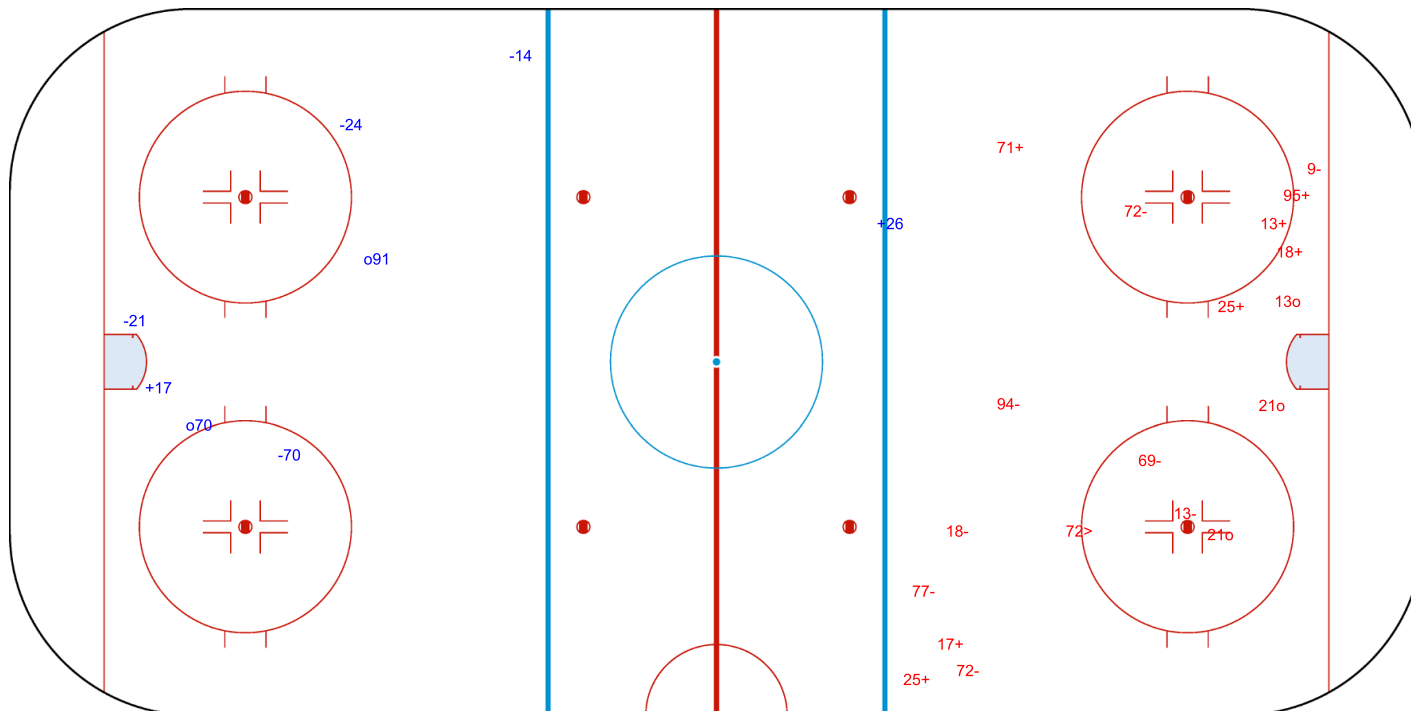

SHOT CHART
LAT - AUT

Shots by LAT
Goals (o): 0
SSP (<): 2
SSG (+): 6
SPG (-): 3

GK 29 of AUT

AUT → 1st Period ← LAT

Shots by AUT
Goals (o): 0
SSP (>): 0
SSG (+): 9
SPG (-): 6

GK 31 of LAT

Shots by AUT

Goals (o): 2 SSG (+): 2
SSP (<): 0 SPG (-): 4

GK 31 of LAT

LAT → 2nd Period ← AUT

Shots by LAT

Goals (o): 3 SSG (+): 7
SSP (>): 1 SPG (-): 8

GK 29 of AUT

Shots by LAT

Goals (o): 0 SSG (+): 3
SSP (<): 0 SPG (-): 9

GK 29 of AUT