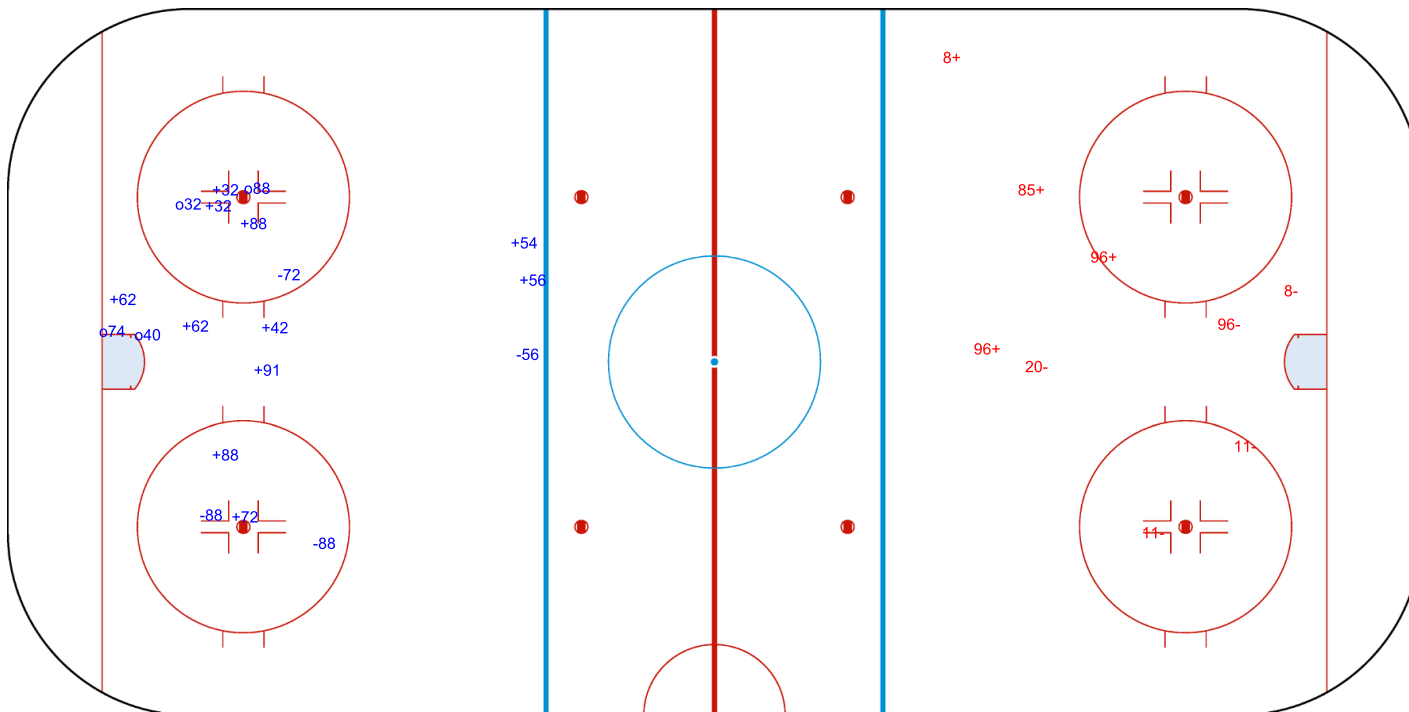

SHOT CHART  
SWE - NOR

Shots by NOR  
Goals (o): 0    SSG (+): 9  
SSP (<): 0    SPG (-): 6

GK 45 of SWE

SWE → 1st Period ← NOR

Shots by SWE  
Goals (o): 1    SSG (+): 13  
SSP (>): 1    SPG (-): 4

GK 31 of NOR

Shots by SWE

Goals (o): 4    SSG (+): 11

SSP (<): 0    SPG (-): 4

GK 31 of NOR

2nd Period

Shots by NOR

Goals (o): 0    SSG (+): 4

SSP (>): 0    SPG (-): 5