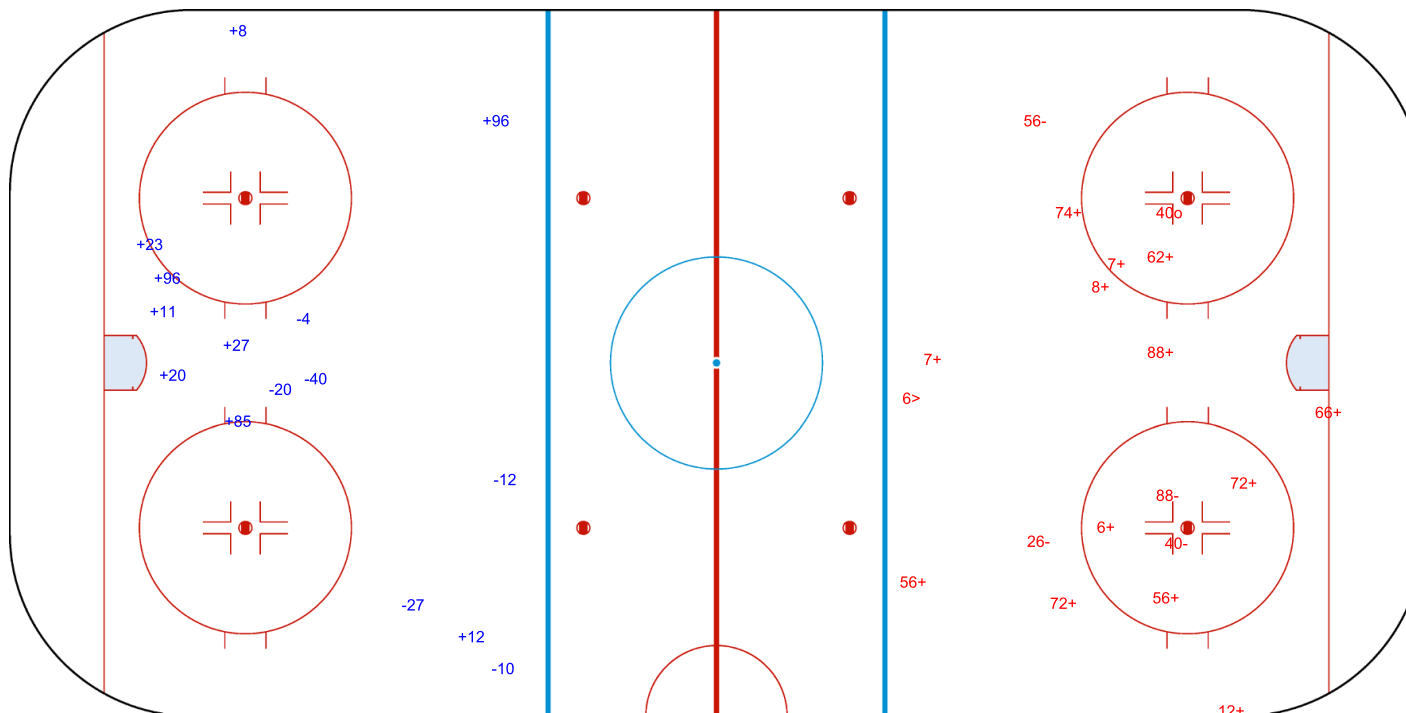

SHOT CHART  
SWE - NOR

Shots by NOR  
Goals (o): 0    SSG (+): 9  
SSP (<): 0    SPG (-): 6

GK 45 of SWE

SWE → 1st Period ← NOR

Shots by SWE  
Goals (o): 1    SSG (+): 13  
SSP (>): 1    SPG (-): 4

GK 31 of NOR

Shots by SWE

Goals (o): 4    SSG (+): 11

SSP (<): 0    SPG (-): 4

GK 31 of NOR

2nd Period

Shots by NOR

Goals (o): 0    SSG (+): 4

SSP (>): 0    SPG (-): 5