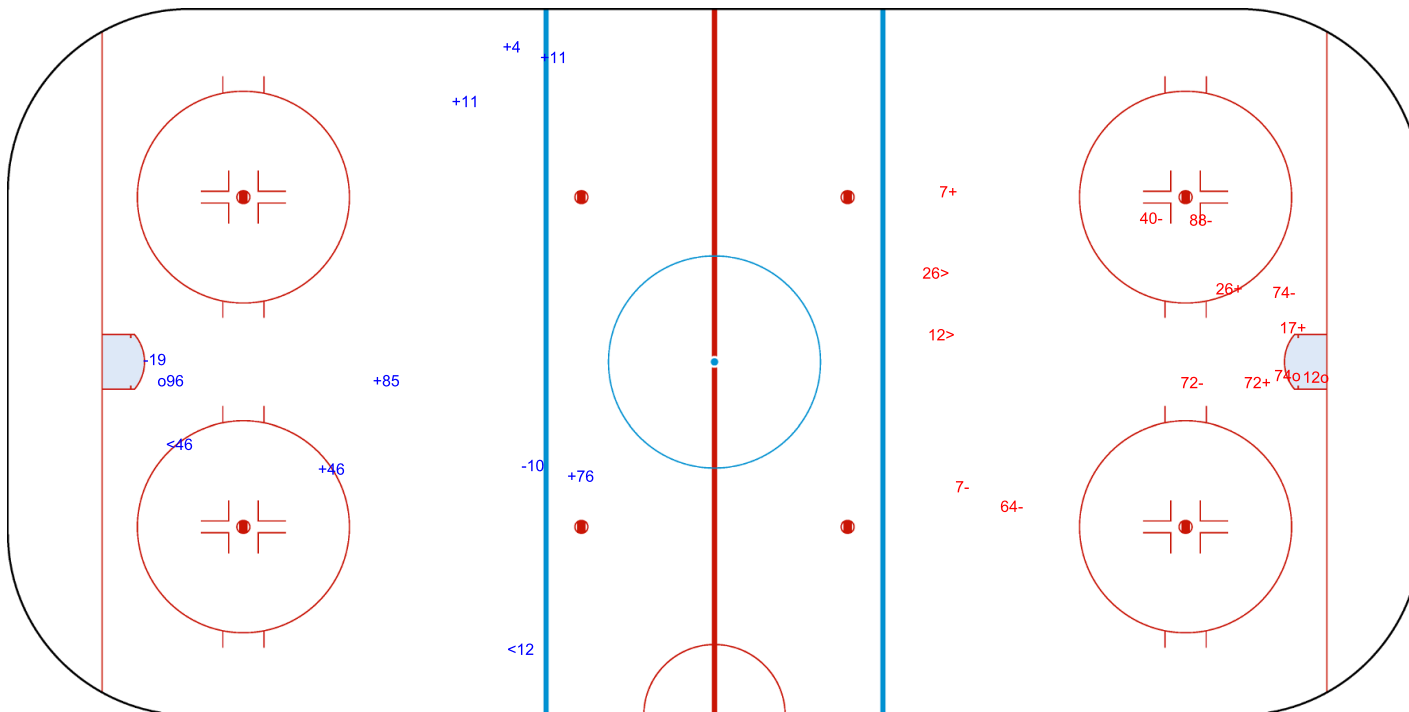

GK 45 of SWE

Shots by NOR

Goals (o): 1    SSG (+): 6  
SSP (<): 2    SPG (-): 2

GK 45 of SWE

SWE → 3rd Period ← NOR

Shots by SWE

Goals (o): 2    SSG (+): 4  
SSP (>): 2    SPG (-): 6

GK 31 of NOR