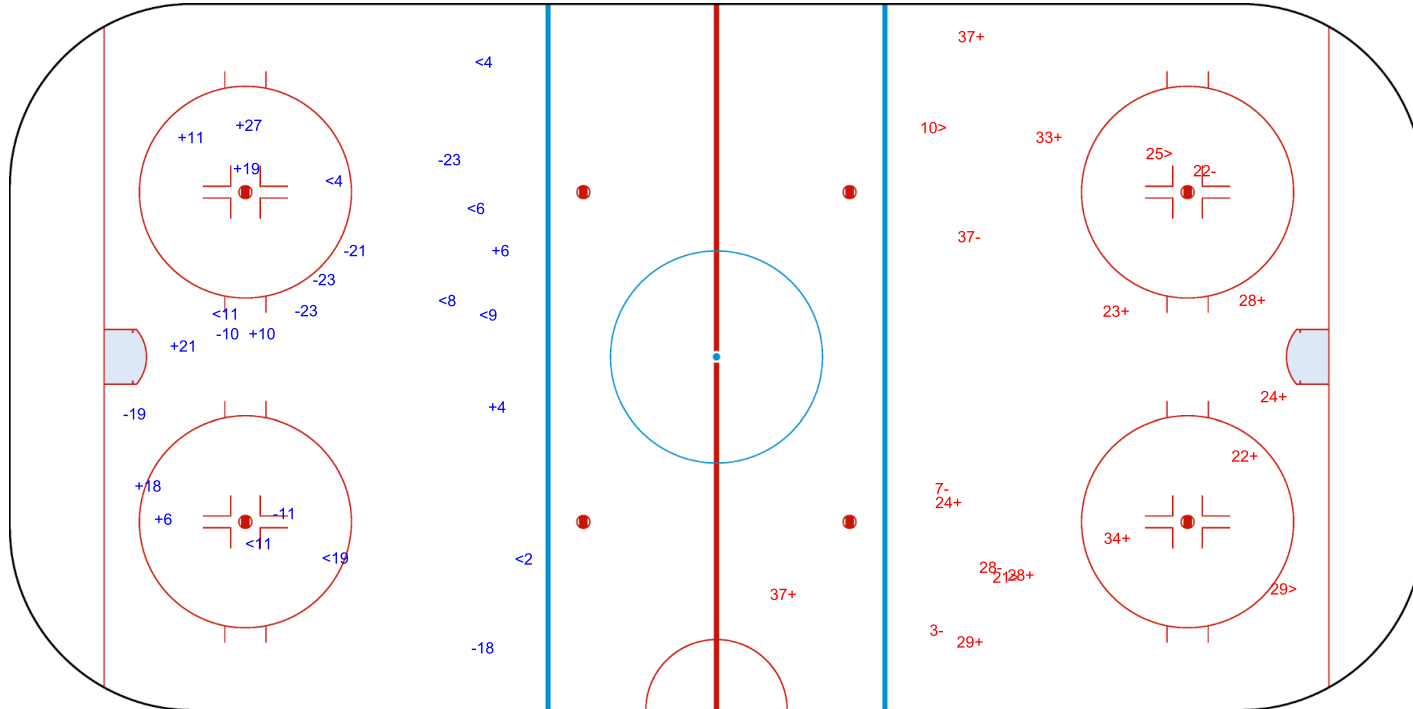

Goals (o): 0 SSG (+): 9
SSP (<): 9 SPG (-): 8

GK 31 of FIN

FIN → 2nd Period ← SWE

Shots by FIN

Goals (o): 0 SSG (+): 11
SSP (>): 4 SPG (-): 5

GK 35 of SWE

Shots by FIN
Goals (o): 1
SSP (<): 4
SSG (+): 14
SPG (-): 2