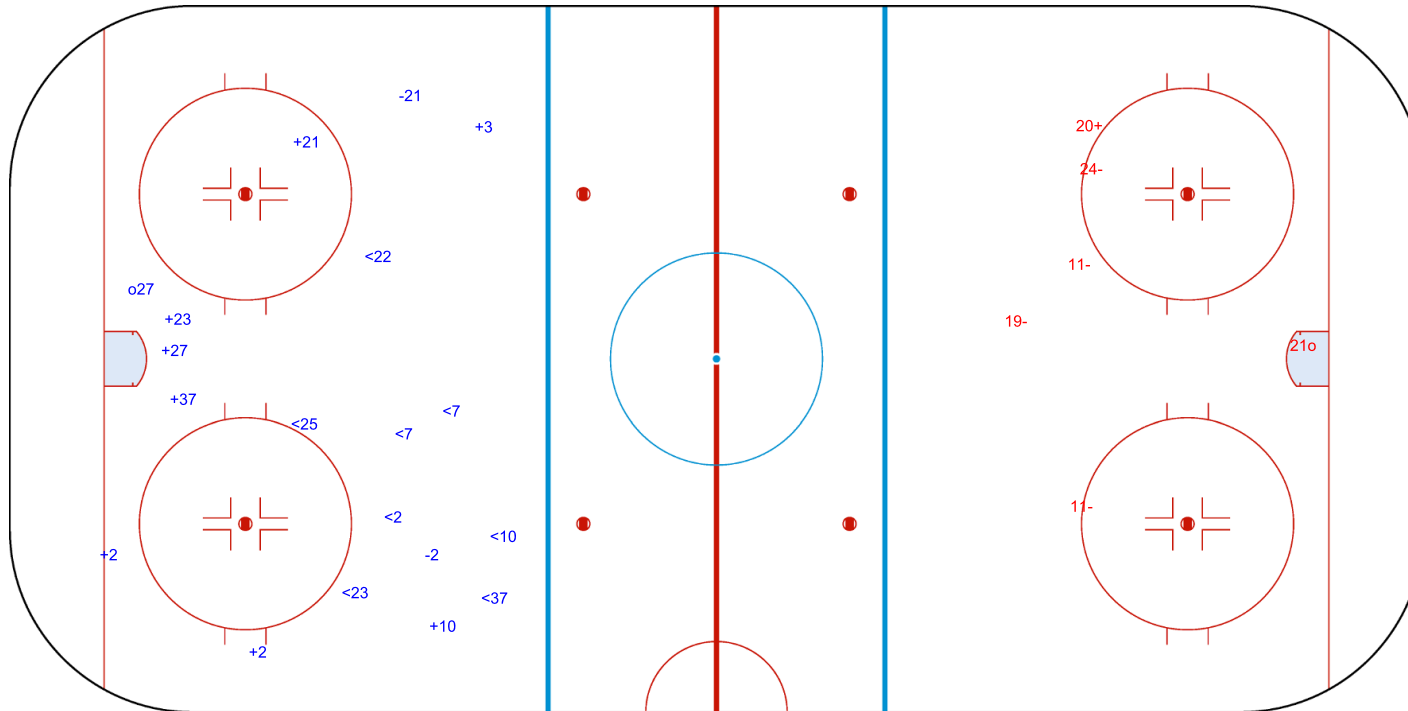

SHOT CHART

FIN - SWE

1st Period

Shots by FIN
Goals (o): 1
SSP (<): 8
SSG (+): 8
SPG (-): 2

Shots by SWE
Goals (o): 1
SSP (>): 0
SSG (+): 1
SPG (-): 4

GK 35 of SWE

GK 31 of FIN

Shots by SWE