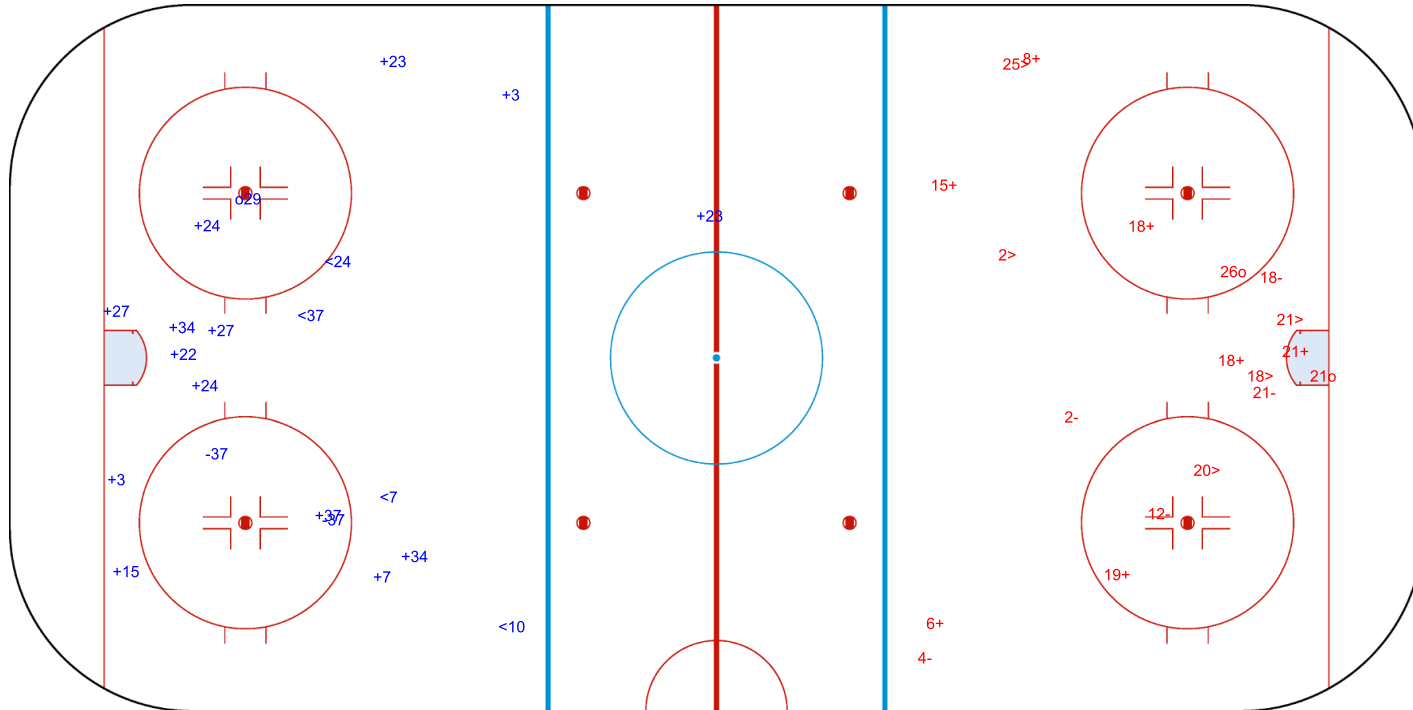

Shots by FIN
Goals (o): 1
SSP (<): 4
SSG (+): 14
SPG (-): 2

GK 35 of SWE

SWE → 3rd Period ← FIN

Shots by SWE
Goals (o): 2
SSP (>): 5
SSG (+): 7
SPG (-): 5

GK 31 of FIN

Legend:
GK Goalkeeper   **SPG** Shots past goal   **SSG** Shots saved by goalkeeper   **SSP** Shots saved by player