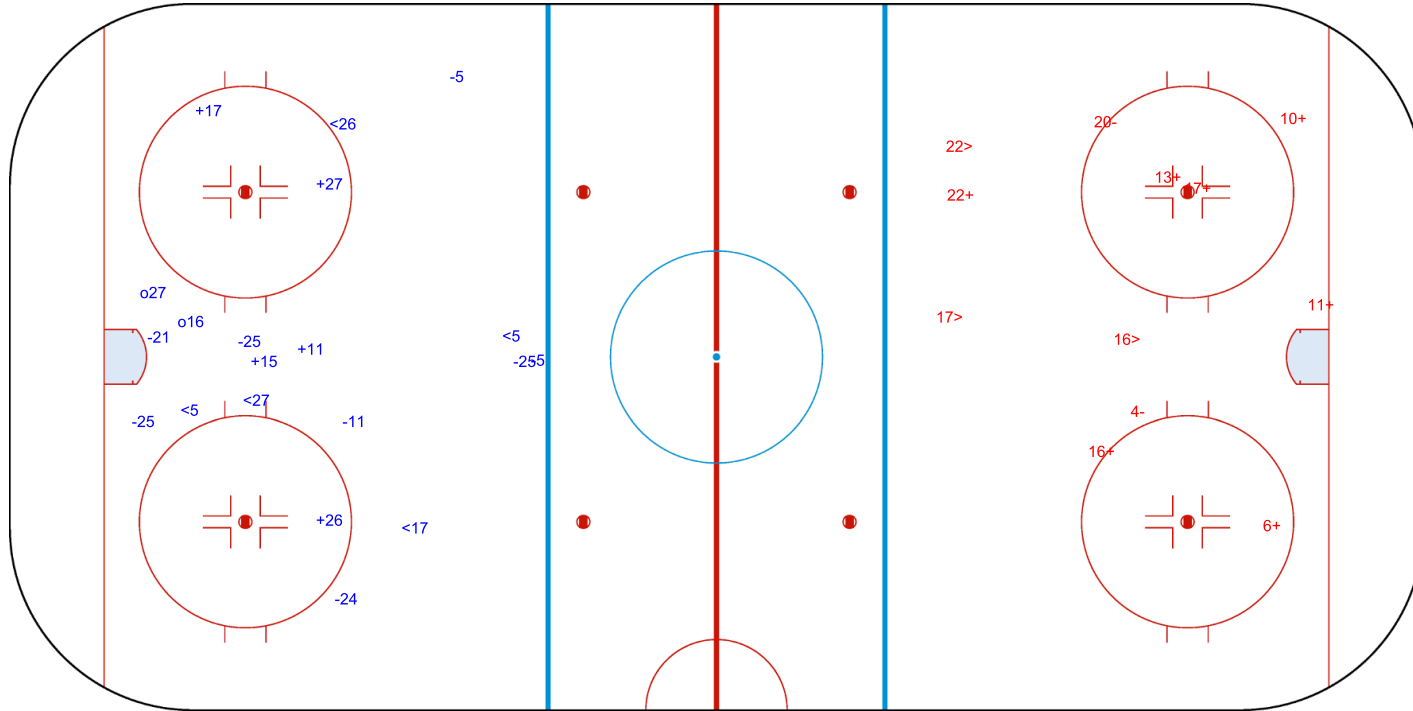

Goals (o): 2 SSG (+): 5
SSP (<): 5 SPG (-): 8

GK 1 of SUI

SUI → 3rd Period ← CZE

Shots by SUI

Goals (o): 0 SSG (+): 7
SSP (>): 3 SPG (-): 2

GK 30 of CZE

Legend:	GK Goalkeeper	SPG Shots past goal	SSG Shots saved by goalkeeper	SSP Shots saved by player
----------------	----------------------	----------------------------	--------------------------------------	----------------------------------