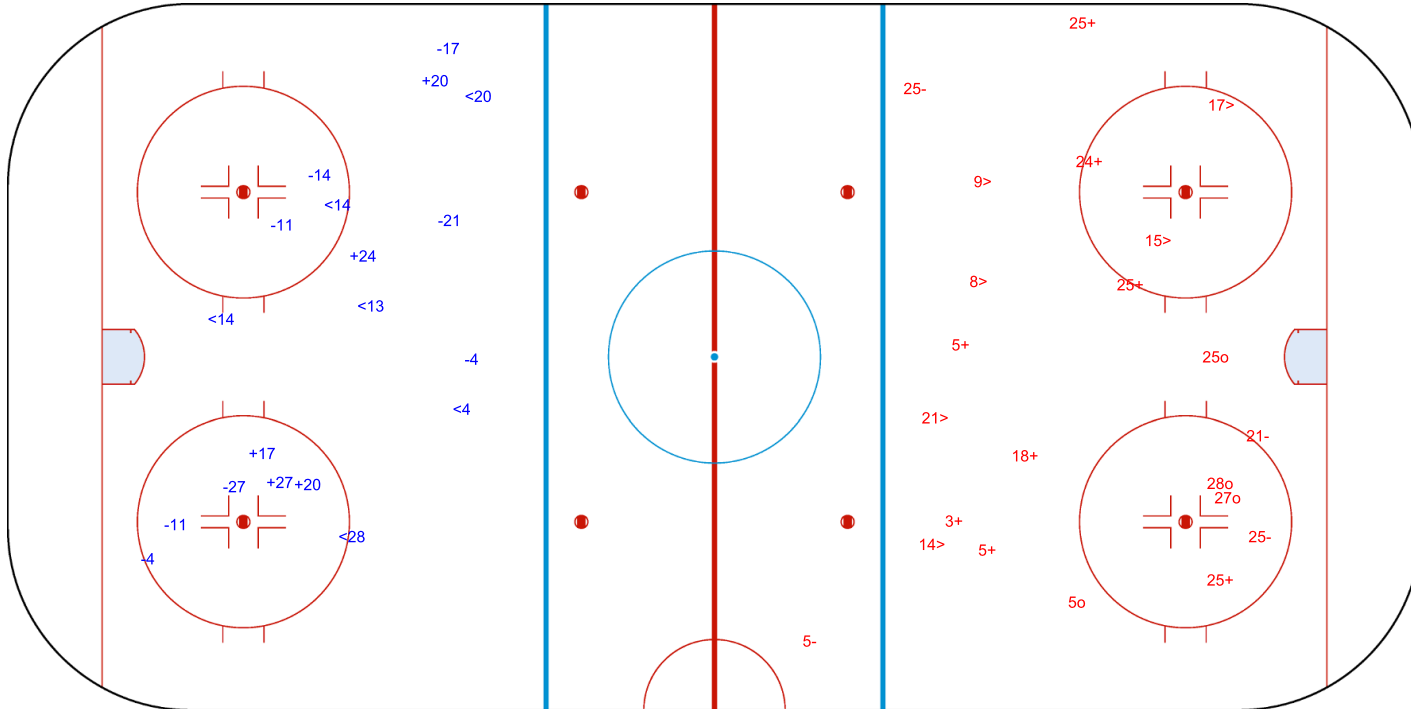

SHOT CHART
CZE - SUI

Shots by CZE
Goals (o): 3 SSG (+): 6
SSP (<): 6 SPG (-): 2

GK 30 of SUI

SUI 1st Period CZE

Shots by SUI
Goals (o): 1 SSG (+): 5
SSP (>): 6 SPG (-): 1

GK 30 of CZE

Shots by SUI
Goals (o): 0
SSP (<): 6

SSG (+): 5
SPG (-): 8

GK 30 of CZE

CZE → 2nd Period ← SUI

Shots by CZE
Goals (o): 4
SSP (>): 6

SSG (+): 8
SPG (-): 4

GK 1 of SUI

GK 30 of SUI

Shots by CZE