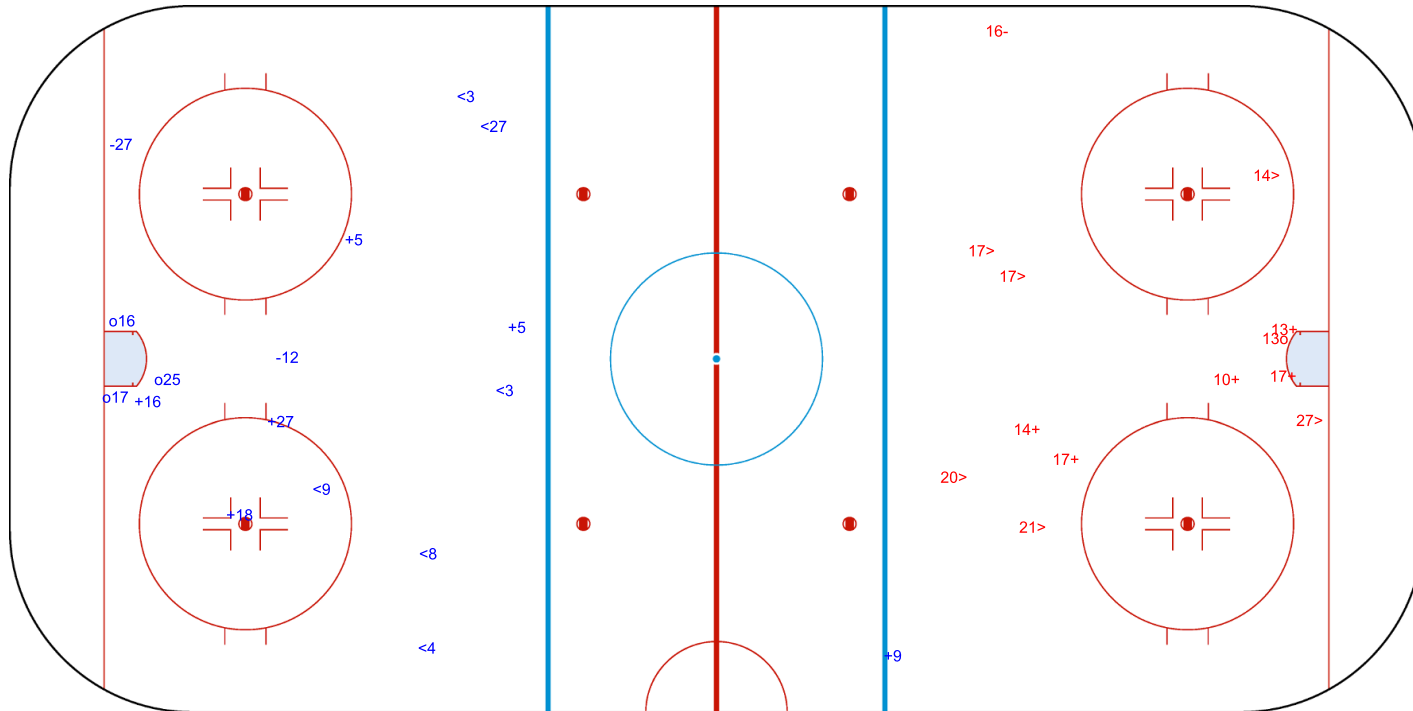

SHOT CHART
CZE - SUI

Shots by CZE
Goals (o): 3 SSG (+): 6
SSP (<): 6 SPG (-): 2

GK 30 of SUI

SUI 1st Period CZE

Shots by SUI
Goals (o): 1 SSG (+): 5
SSP (>): 6 SPG (-): 1

GK 30 of CZE

Shots by SUI
Goals (o): 0
SSP (<): 6