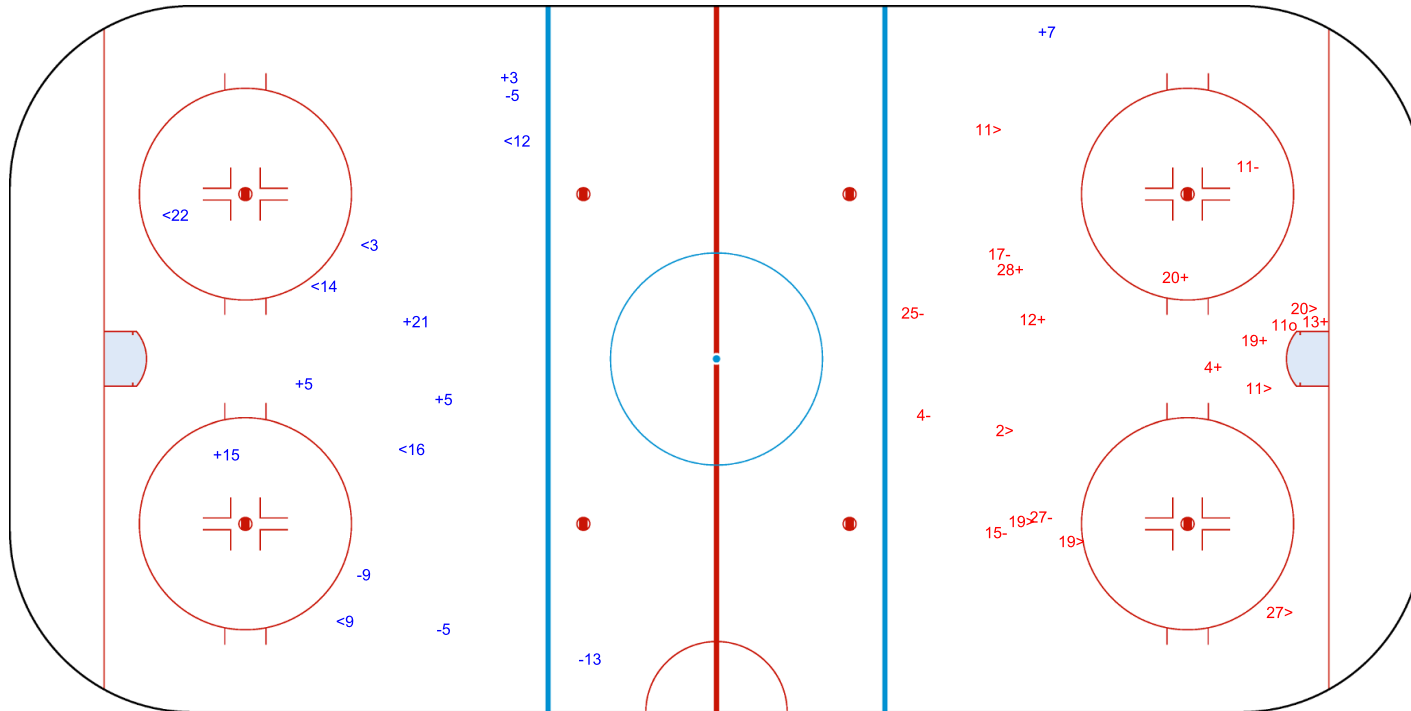

SHOT CHART
GER - AUT

Shots by AUT
Goals (o): 0
SSG (+): 6
SSP (-): 6
SPG (-): 4

GK 30 of GER

GER → 1st Period ← AUT

Shots by GER
Goals (o): 1
SSG (+): 6
SSP (>): 7
SPG (-): 6

GK 30 of AUT

Shots by GER
Goals (o): 3 SSG (+): 11
SSP (<): 7 SPG (-): 3

GK 29 of AUT

GK 30 of AUT

AUT → 2nd Period ← GER

Shots by AUT
Goals (o): 1 SSG (+): 8
SSP (>): 13 SPG (-): 3

GK 30 of GER

Shots by AUT

Goals (o): 1 SSG (+): 17
SSP (<): 13 SPG (-): 7

GK 30 of GER