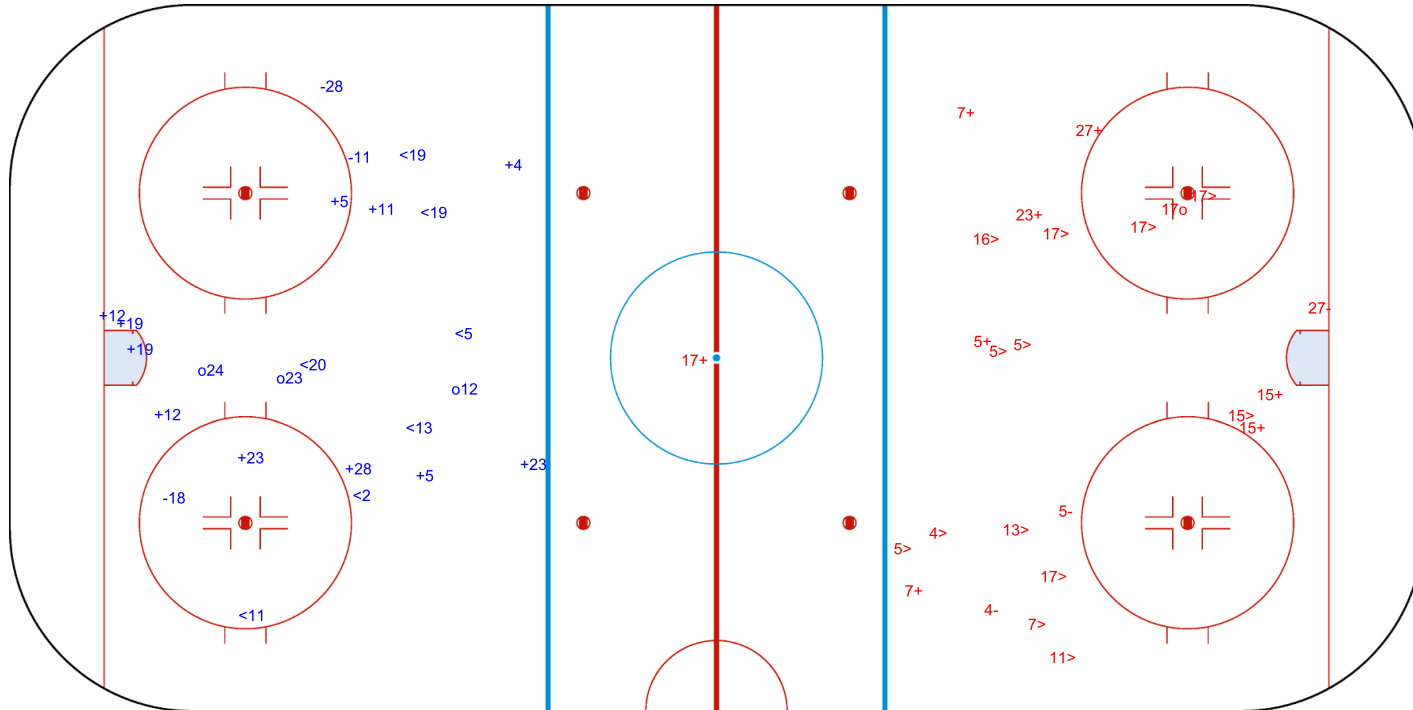

SHOT CHART
GER - AUT

Shots by AUT
Goals (o): 0
SSG (+): 6
SSP (-): 6
SPG (-): 4

GK 30 of GER

GER → 1st Period ← AUT

Shots by GER
Goals (o): 1
SSG (+): 6
SSP (>): 7
SPG (-): 6

GK 30 of AUT

Shots by GER
Goals (o): 3 SSG (+): 11
SSP (<): 7 SPG (-): 3

GK 29 of AUT

GK 30 of AUT

AUT → 2nd Period ← GER

Shots by AUT
Goals (o): 1 SSG (+): 8
SSP (>): 13 SPG (-): 3

GK 30 of GER

Shots by AUT

Goals (o): 1 SSG (+): 17
SSP (<): 13 SPG (-): 7

GK 30 of GER