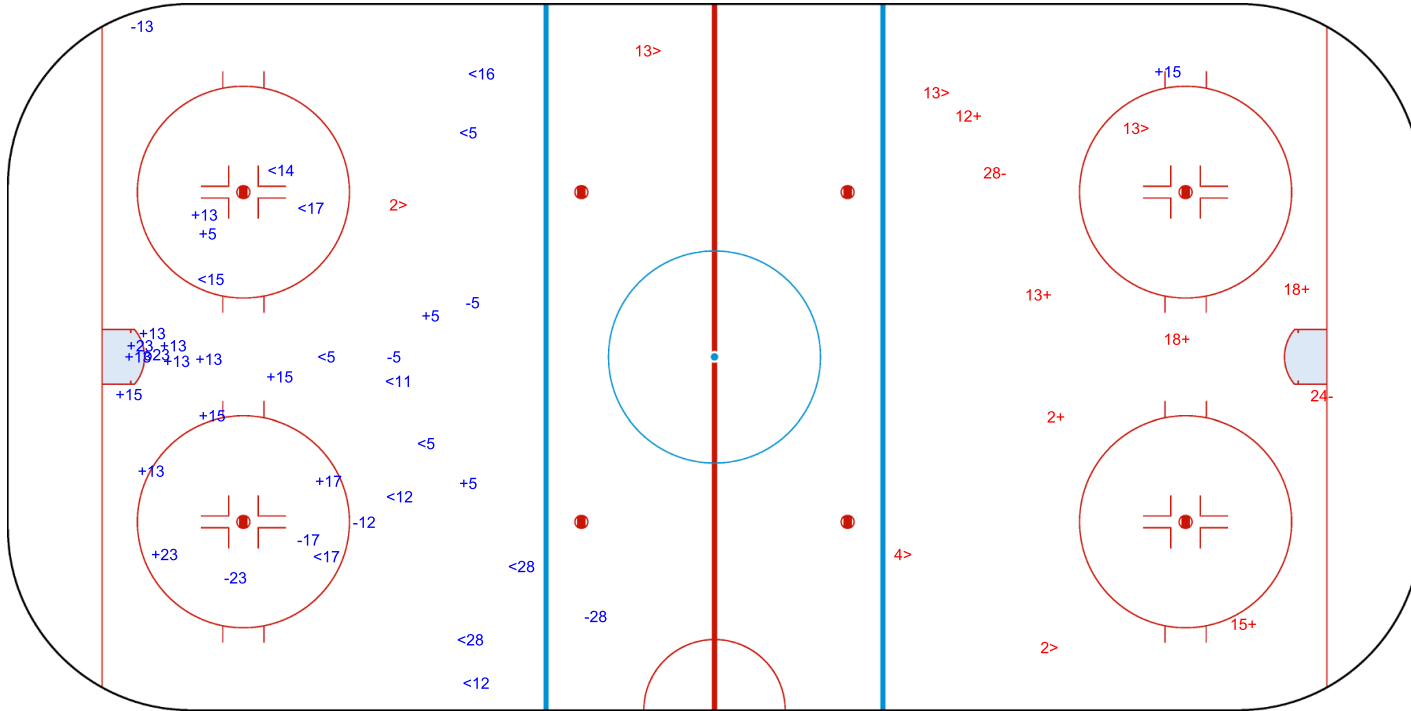

Shots by AUT

Goals (o): 1   SSG (+): 17
SSP (<): 13   SPG (-): 7

GK 30 of GER

GER → 3rd Period ← AUT

Shots by GER

Goals (o): 0   SSG (+): 6
SSP (>): 6   SPG (-): 2

GK 29 of AUT

Legend:		
GK	Goalkeeper	
SPG	Shots past goal	
SSG	Shots saved by goalkeeper	
SSP	Shots saved by player