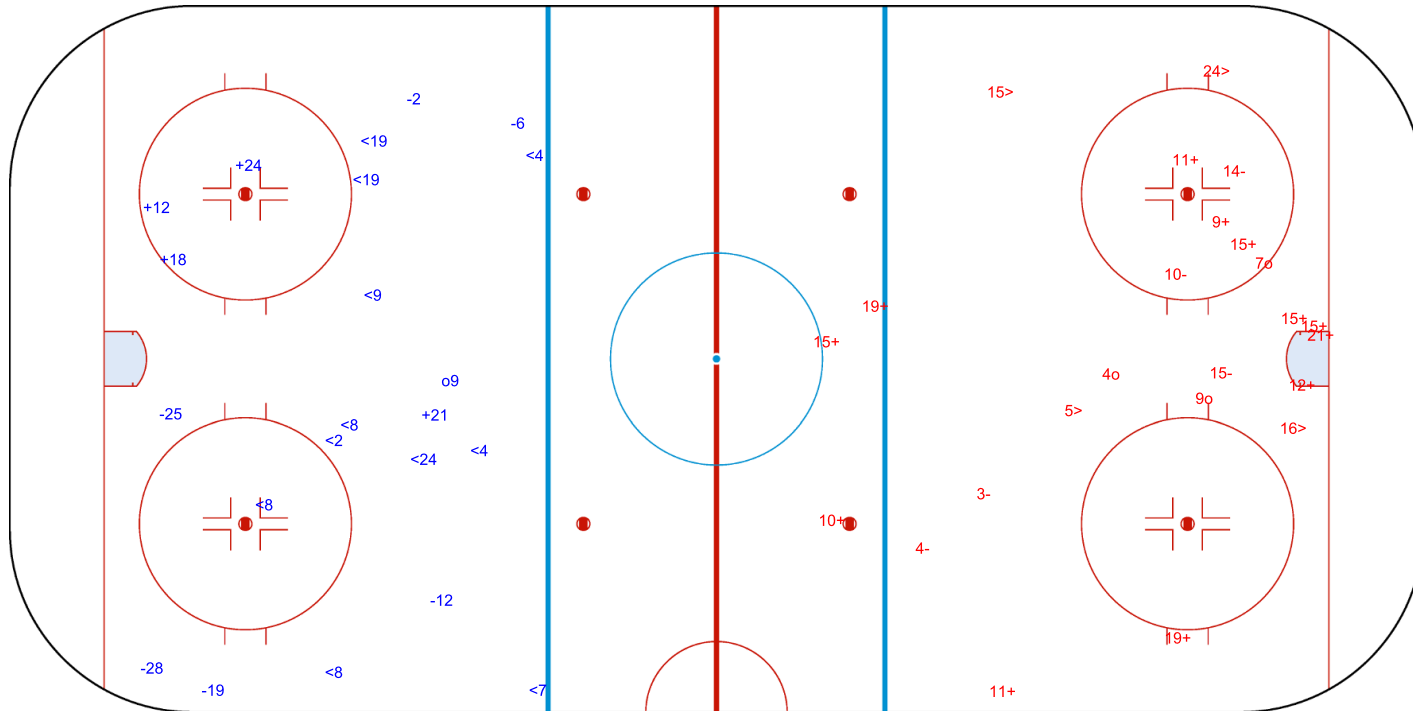

SHOT CHART
CAN - SWE

Shots by SWE
Goals (o): 1 SSG (+): 4
SSP (<): 11 SPG (-): 6

GK 1 of CAN

CAN → 1st Period ← SWE

Shots by CAN
Goals (o): 3 SSG (+): 12
SSP (>): 4 SPG (-): 5

GK 35 of SWE

Shots by CAN
Goals (o): 0
SSP (<): 2
SSG (+): 12
SPG (-): 7

GK 35 of SWE

SWE → 2nd Period ← CAN

Shots by SWE
Goals (o): 0
SSP (>): 5
SSG (+): 11
SPG (-): 3

GK 1 of CAN

Shots by SWE

Goals (o): 0 SSG (+): 7
SSP (-): 6 SPG (-): 3

GK 1 of CAN

CAN → 3rd Period ← SWE