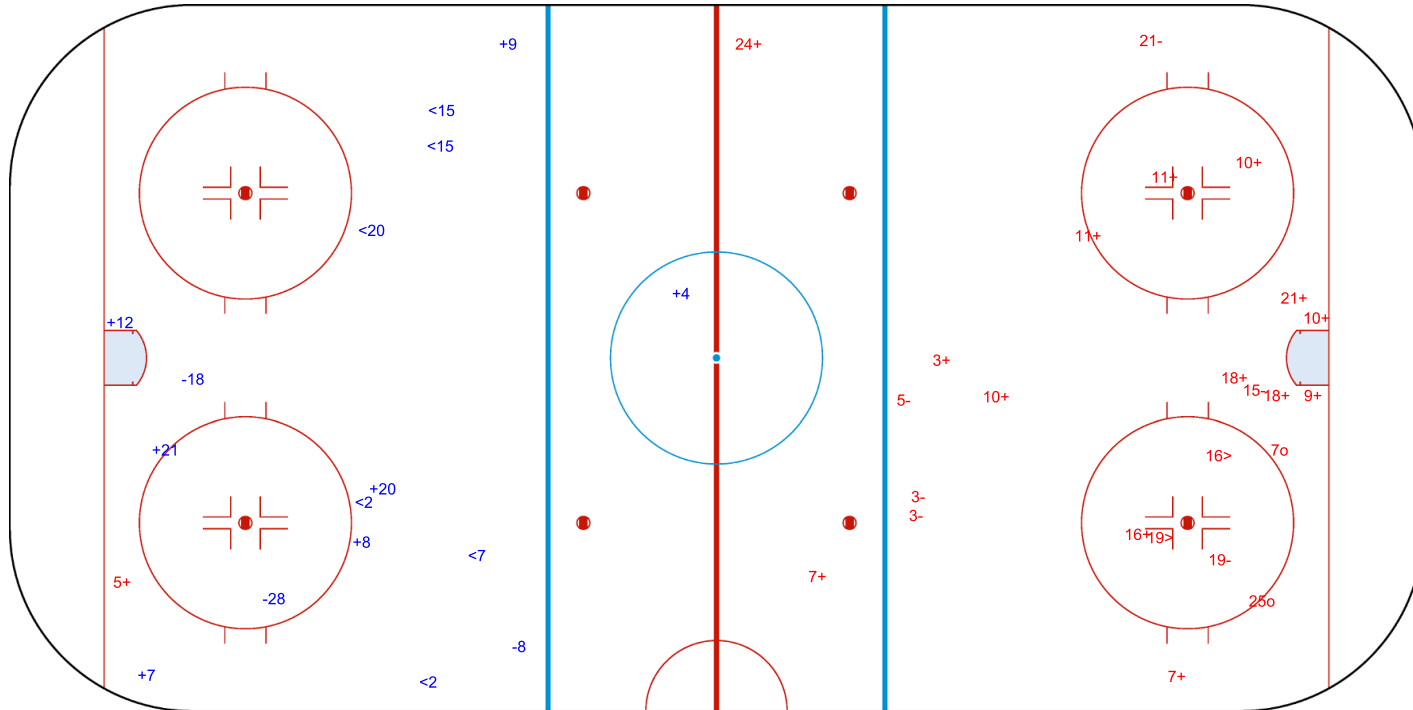

Shots by SWE

Goals (o): 0   SSG (+): 7
SSP (-): 6   SPG (-): 3

GK 1 of CAN

CAN → 3rd Period ← SWE

Shots by CAN

Goals (o): 2   SSG (+): 15
SSP (>): 2   SPG (-): 6

GK 35 of SWE

Legend:	GK Goalkeeper	SPG Shots past goal	SSG Shots saved by goalkeeper	SSP Shots saved by player