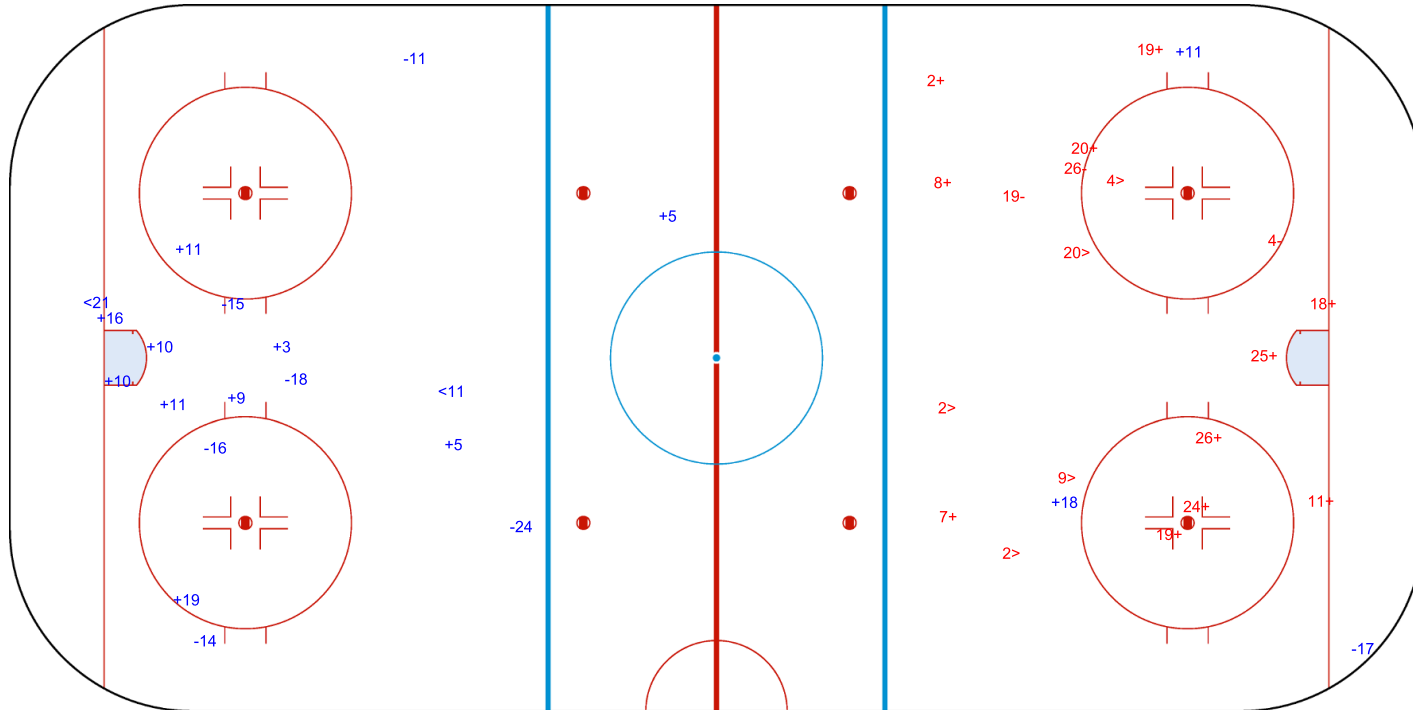

SHOT CHART
CAN - SWE

Shots by SWE
Goals (o): 1 SSG (+): 4
SSP (<): 11 SPG (-): 6

GK 1 of CAN

CAN → 1st Period ← SWE

Shots by CAN
Goals (o): 3 SSG (+): 12
SSP (>): 4 SPG (-): 5

GK 35 of SWE

Shots by CAN
Goals (o): 0
SSP (<): 2
SSG (+): 12
SPG (-): 7

GK 35 of SWE

SWE → 2nd Period ← CAN

Shots by SWE
Goals (o): 0
SSP (>): 5
SSG (+): 11
SPG (-): 3

GK 1 of CAN

Shots by SWE

Goals (o): 0 SSG (+): 7
SSP (-): 6 SPG (-): 3

GK 1 of CAN

CAN → 3rd Period ← SWE