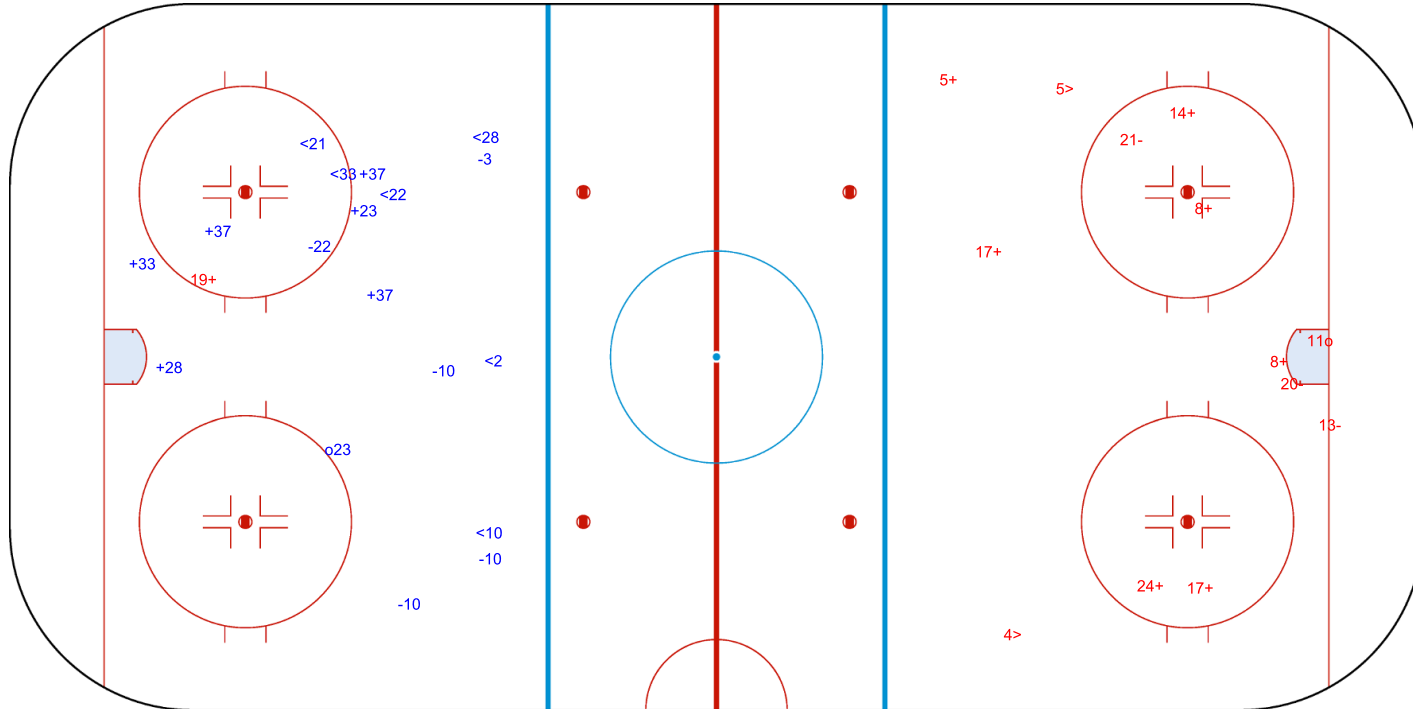

SHOT CHART  
FIN - SUI

Shots by FIN  
Goals (o): 0  
SSG (+): 4  
SSP (-): 7  
SPG (-): 6

GK 30 of SUI

SUI → 1st Period ← FIN

Shots by SUI  
Goals (o): 0  
SSG (+): 6  
SSP (+): 3  
SPG (-): 3

GK 30 of FIN

Shots by SUI  
Goals (o): 1  
SSP (<): 4

SSG (+): 9  
SPG (-): 4

GK 30 of FIN

FIN → 2nd Period ← SUI

Shots by FIN  
Goals (o): 1  
SSP (>): 5

SSG (+): 4  
SPG (-): 1

GK 30 of SUI

Shots by FIN  
Goals (o): 1  
SSP (<): 6  
SSG (+): 6  
SPG (-): 5

GK 30 of SUI

SUI → 3rd Period ← FIN

Shots by SUI  
Goals (o): 1  
SSP (>): 2  
SSG (+): 8  
SPG (-): 3

GK 30 of FIN

AVENIR CENTRE

MON 26 DEC 2022

START TIME 12:00

ICE HOCKEY