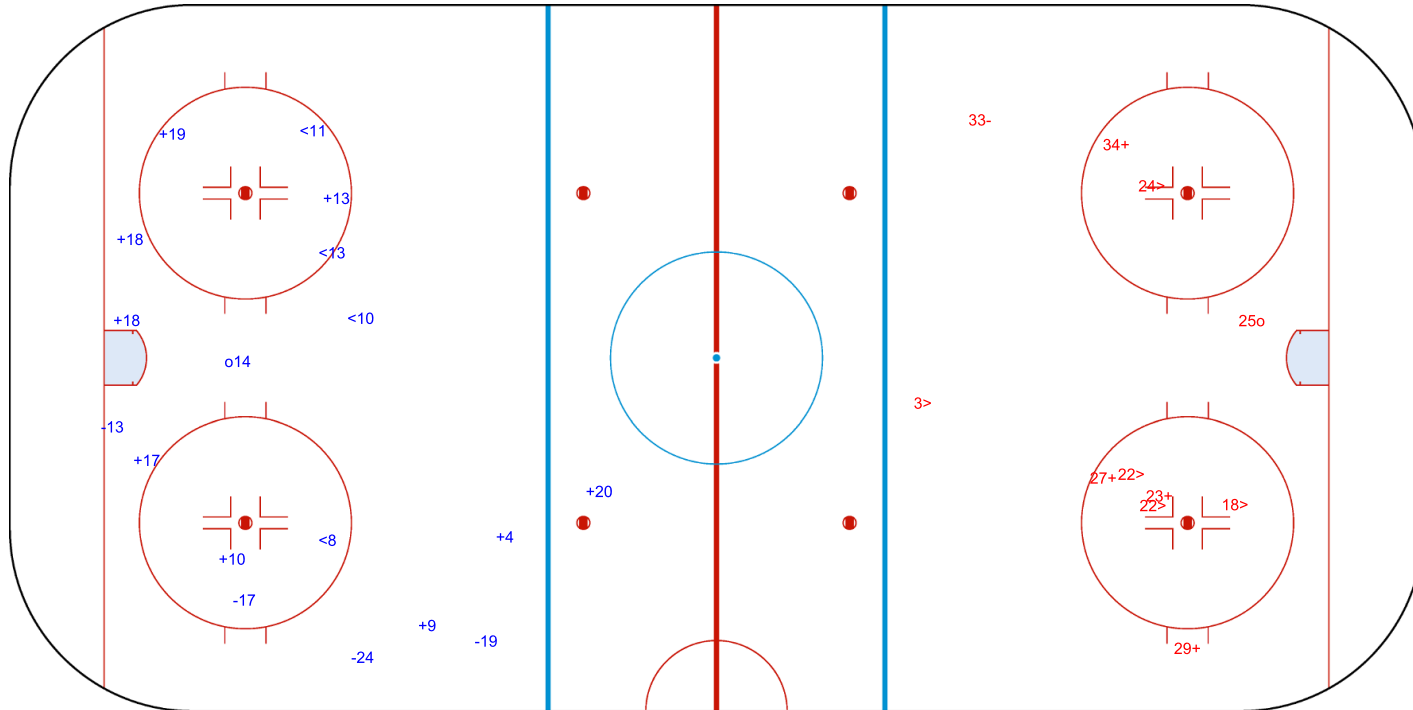

SHOT CHART  
FIN - SUI

Shots by FIN  
Goals (o): 0  
SSG (+): 4  
SSP (-): 7  
SPG (-): 6

GK 30 of SUI

SUI → 1st Period ← FIN

Shots by SUI  
Goals (o): 0  
SSG (+): 6  
SSP (+): 3  
SPG (-): 3

GK 30 of FIN

Shots by SUI  
Goals (o): 1  
SSP (<): 4

SSG (+): 9  
SPG (-): 4

GK 30 of FIN

FIN → 2nd Period ← SUI

Shots by FIN  
Goals (o): 1  
SSP (>): 5

SSG (+): 4  
SPG (-): 1

GK 30 of SUI

Shots by FIN  
Goals (o): 1  
SSP (<): 6  
SSG (+): 6  
SPG (-): 5

GK 30 of SUI

SUI → 3rd Period ← FIN

Shots by SUI  
Goals (o): 1  
SSP (>): 2  
SSG (+): 8  
SPG (-): 3

GK 30 of FIN

AVENIR CENTRE

MON 26 DEC 2022

START TIME 12:00

ICE HOCKEY