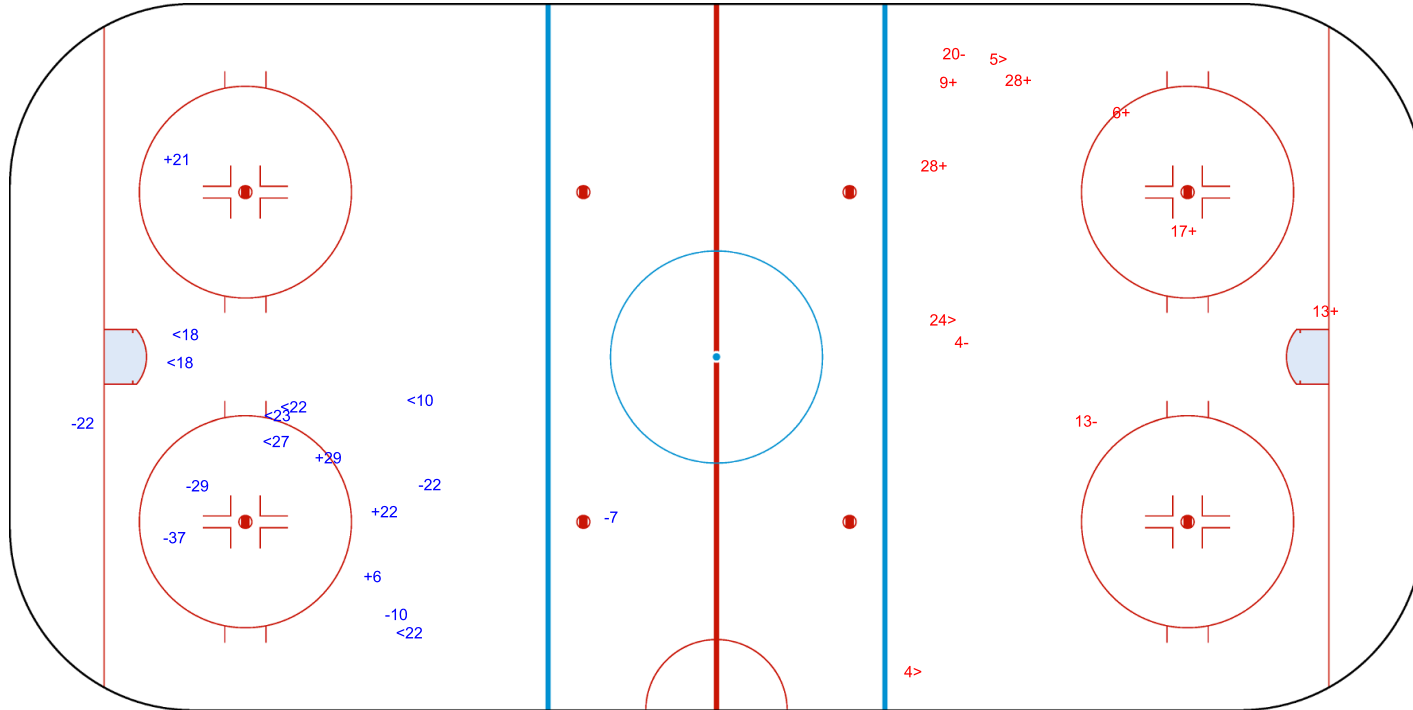

SHOT CHART  
FIN - SUI

Shots by FIN  
Goals (o): 0  
SSG (+): 4  
SSP (-): 7  
SPG (-): 6

GK 30 of SUI

SUI → 1st Period ← FIN

Shots by SUI  
Goals (o): 0  
SSG (+): 6  
SSP (+): 3  
SPG (-): 3

GK 30 of FIN

Shots by SUI  
Goals (o): 1  
SSP (<): 4

SSG (+): 9  
SPG (-): 4

GK 30 of FIN

FIN → 2nd Period ← SUI

Shots by FIN  
Goals (o): 1  
SSP (>): 5

SSG (+): 4  
SPG (-): 1

GK 30 of SUI

Shots by FIN  
Goals (o): 1  
SSP (<): 6  
SSG (+): 6  
SPG (-): 5