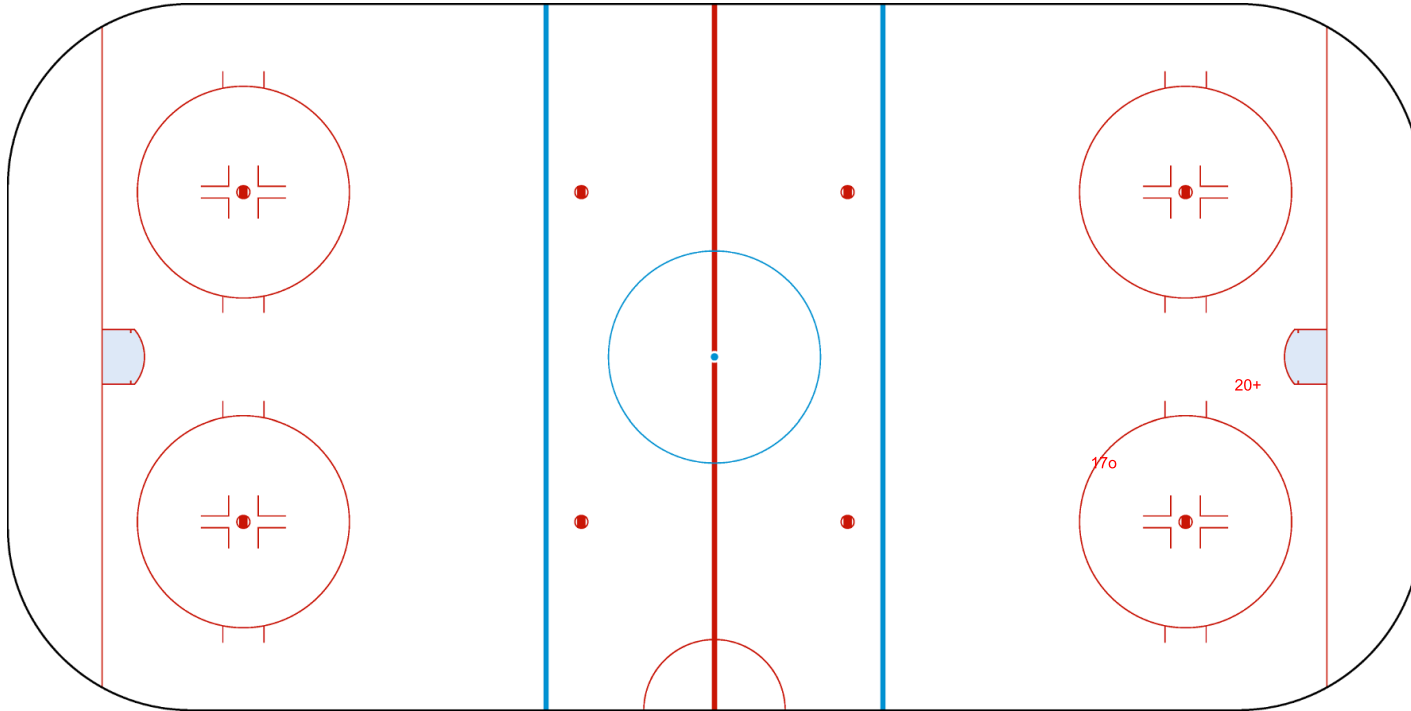

IIHF WORLD JUNIOR CHAMPIONSHIP

PRELIMINARY ROUND - GROUP B, GAME 1

INTERNATIONAL ICE HOCKEY FEDERATION

Shots by FIN

Goals (o): 0

SSP (<): 0

SSG (+): 0

SPG (-): 0

GK 30 of SUI

Overtime

Shots by SUI

Goals (o): 1

SSP (>): 0

SSG (+): 1

SPG (-): 0

GK 30 of FIN