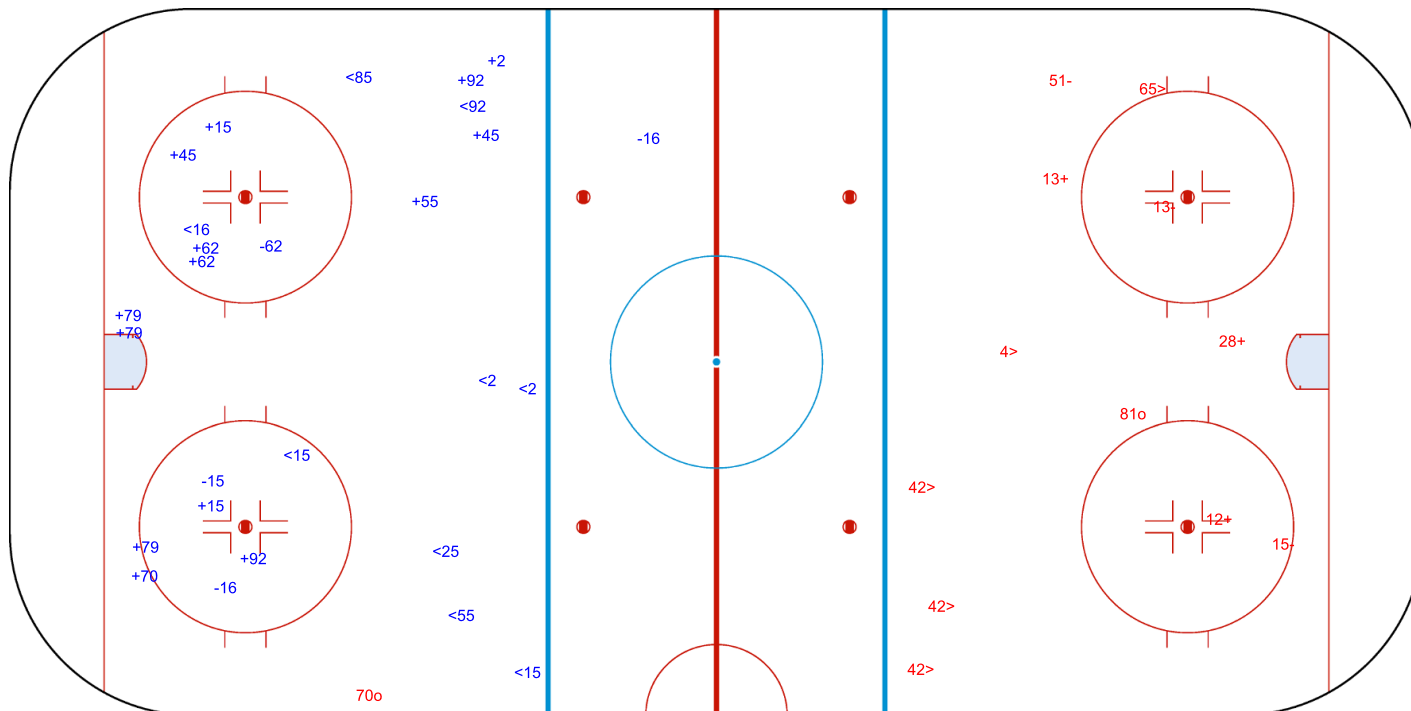

Shots by SUI
Goals (o): 0   SSG (+): 14
SSP (-): 9   SPG (-): 4

GK 29 of FIN

FIN → **3rd Period** ← **SUI**

Shots by FIN
Goals (o): 2   SSG (+): 3
SSP (>): 5   SPG (-): 3

GK 63 of SUI

ENG

Legend:	
ENG	Empty net goal
GK	Goalkeeper
SPG	Shots past goal
SSG	Shots saved by goalkeeper
SSP	Shots saved by player