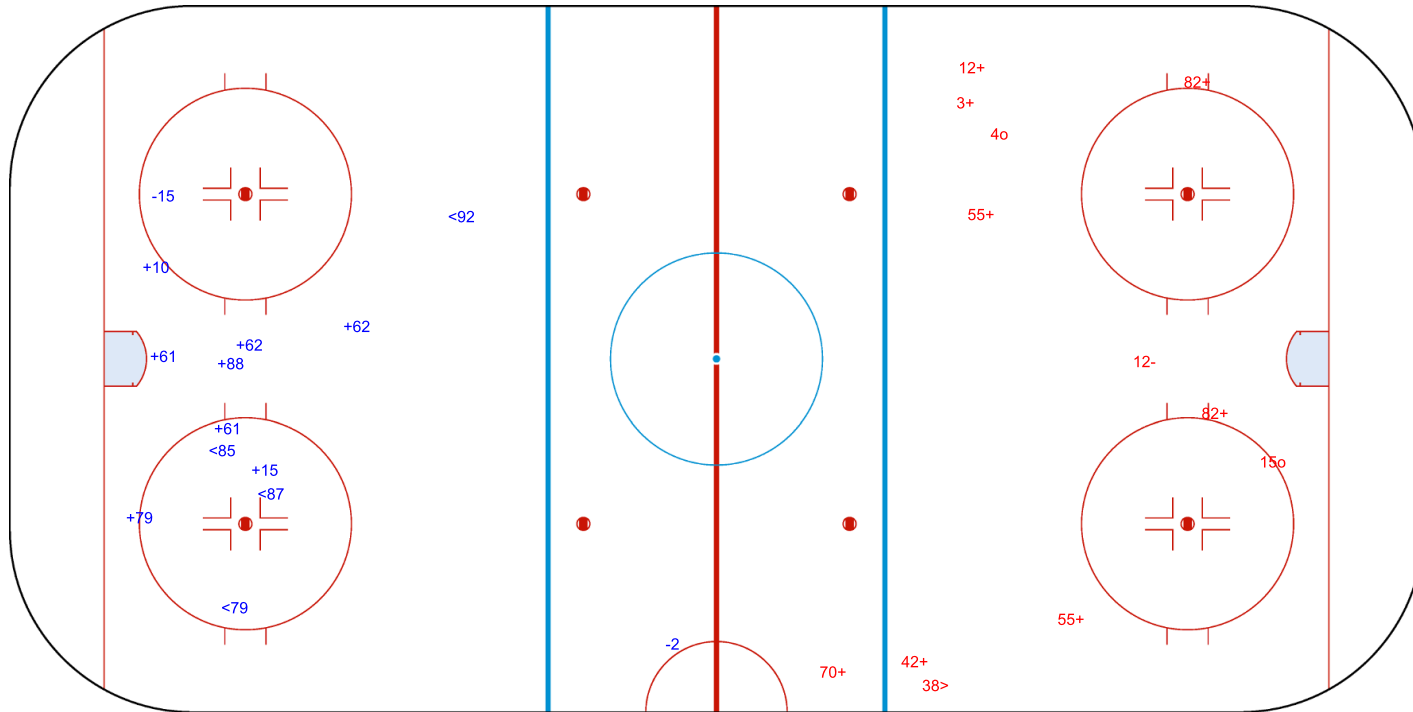

Shot Chart  
 射门表 / Analyse des tirs

FIN - SUI

FIN → 1st Period ← SUI

Shots by SUI  
 Goals (o): 0    SSG (+): 8  
 SSP (<): 4    SPG (-): 2

GK 29 of FIN

Shots by FIN  
 Goals (o): 2    SSG (+): 8  
 SSP (>): 1    SPG (-): 1

GK 20 of SUI

**National Indoor Stadium**  
 国家体育馆  
 Palais national omnisports

**WED 16 FEB 2022**  
 Start Time 16:40

**Ice Hockey**  
 冰球 / Hockey sur glace  
**Men**  
 男子 / Hommes

**Play-offs Quarterfinals, Game 25**  
 1/4决赛, 比赛 25 / Phase finale, quarts de finale, Match 25