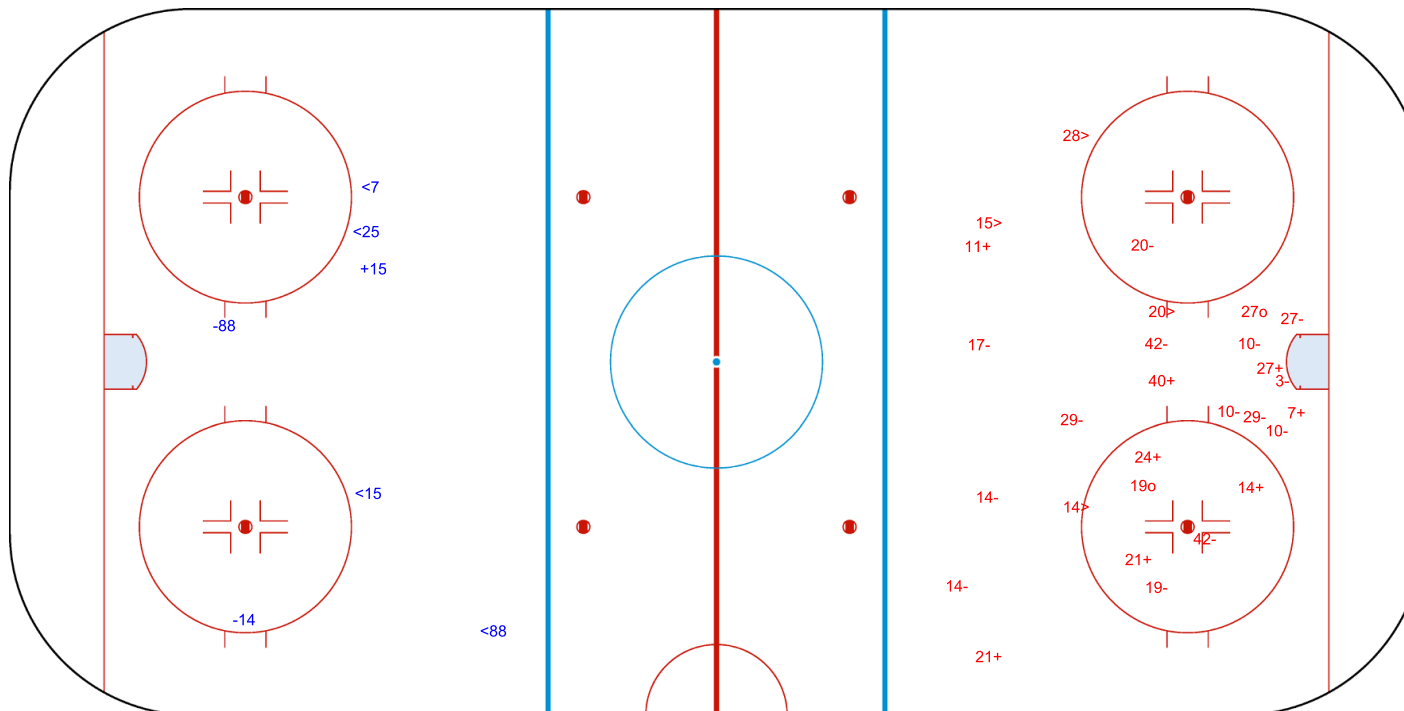

Shots by SUI

Goals (o): 0

SSP (<): 4

SSG (+): 1

SPG (-): 2

GK 35 of CAN

3rd Period

Shots by CAN

Goals (o): 2

SSP (>): 4

SSG (+): 8

SPG (-): 14

GK 29 of SUI

Legend:

GK

Goalkeeper

SPG

Shots past goal

SSG

Shots saved by goalkeeper

SSP

Shots saved by player