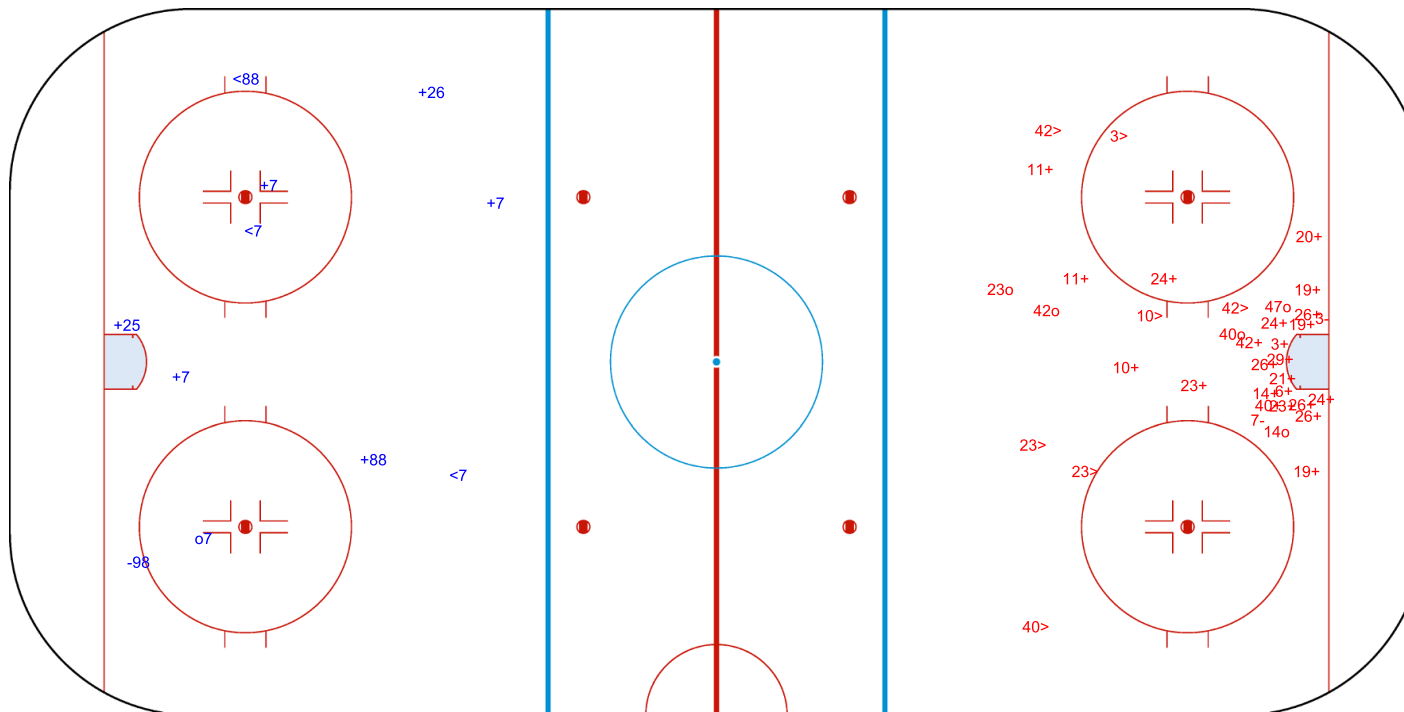

Shot Chart
 射门表 / Analyse des tirs

CAN - SUI

1st Period

Shots by SUI

Goals (o): 1 SSG (+): 6
 SSP (<): 3 SPG (-): 1

GK 35 of CAN

Shots by CAN

Goals (o): 5 SSG (+): 23
 SSP (>): 7 SPG (-): 2

GK 20 of SUI

GK 29 of SUI

Wukesong Sports Centre

五棵松体育中心
Centre sportif de Wukesong

MON 14 FEB 2022

Start Time 12:10

Ice Hockey

冰球 / Hockey sur glace