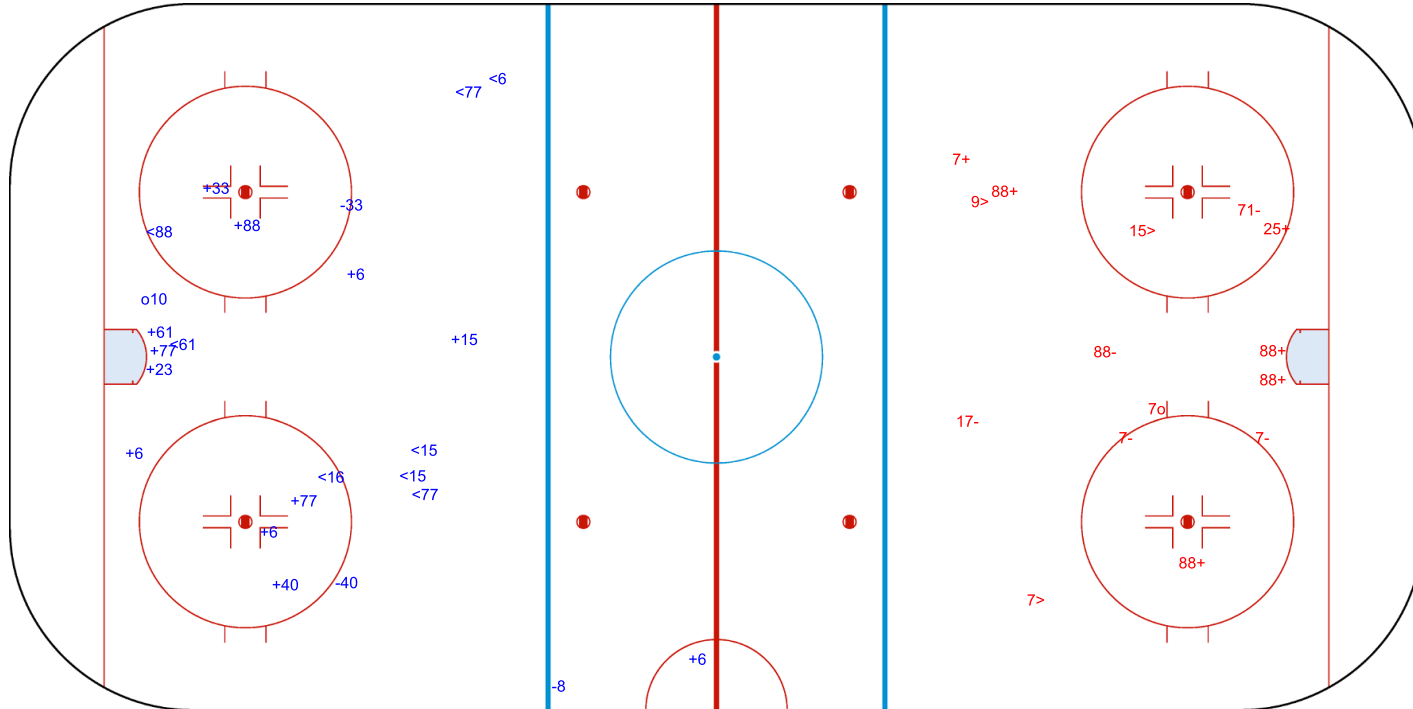

Shots by FIN  
Goals (o): 1    SSG (+): 12  
SSP (-): 8    SPG (-): 3

GK 20 of SUI

**SUI**    **3rd Period**    **FIN**

Shots by SUI  
Goals (o): 1    SSG (+): 6  
SSP (>): 3    SPG (-): 5

GK 36 of FIN

| Legend:    |                           |  |
|------------|---------------------------|--|
| <b>GK</b>  | Goalkeeper                |  |
| <b>SPG</b> | Shots past goal           |  |
| <b>SSG</b> | Shots saved by goalkeeper |  |
| <b>SSP</b> | Shots saved by player     |  |