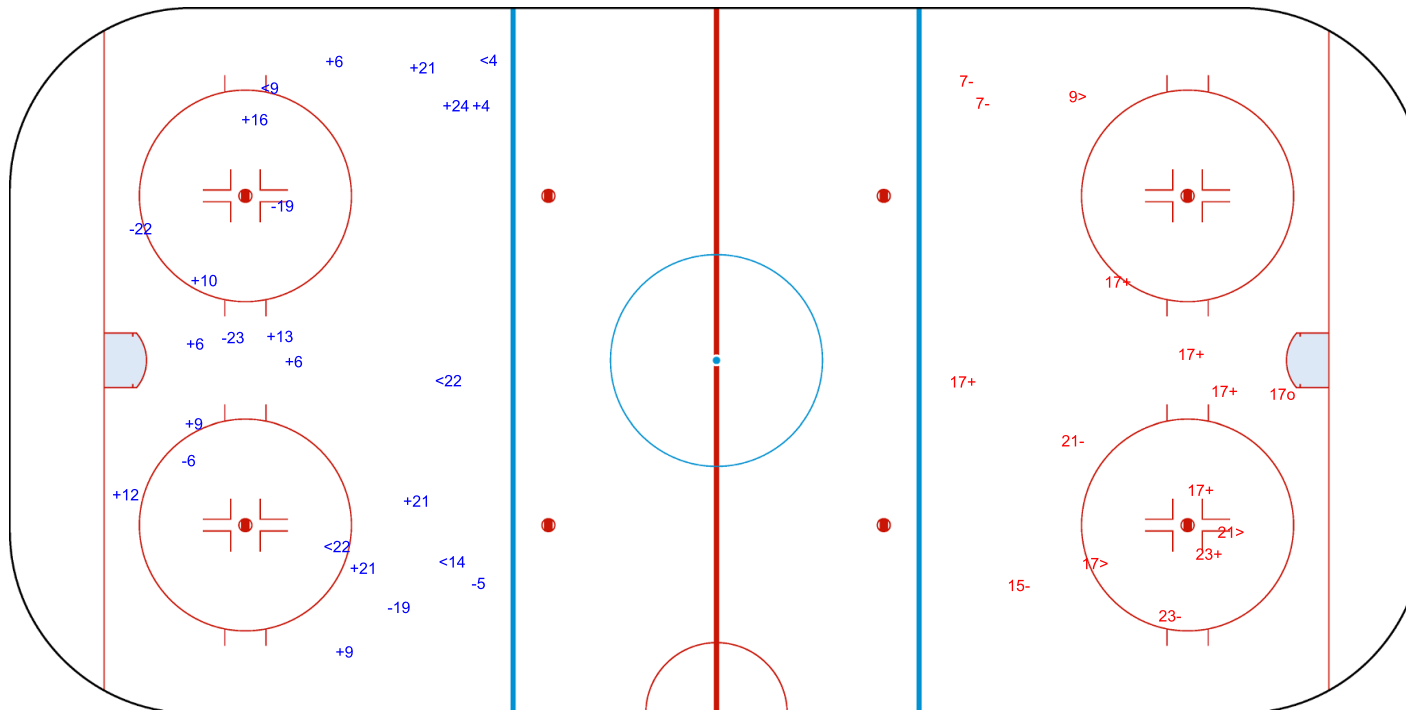

SHOT CHART

BIH - RSA

1st Period

Shots by BIH  
Goals (o): 0  
SSP (<): 5  
SSG (+): 14  
SPG (-): 6

Shots by RSA  
Goals (o): 1  
SSP (>): 3  
SSG (+): 6  
SPG (-): 5

GK 20 of RSA

GK 20 of BIH

Shots by RSA