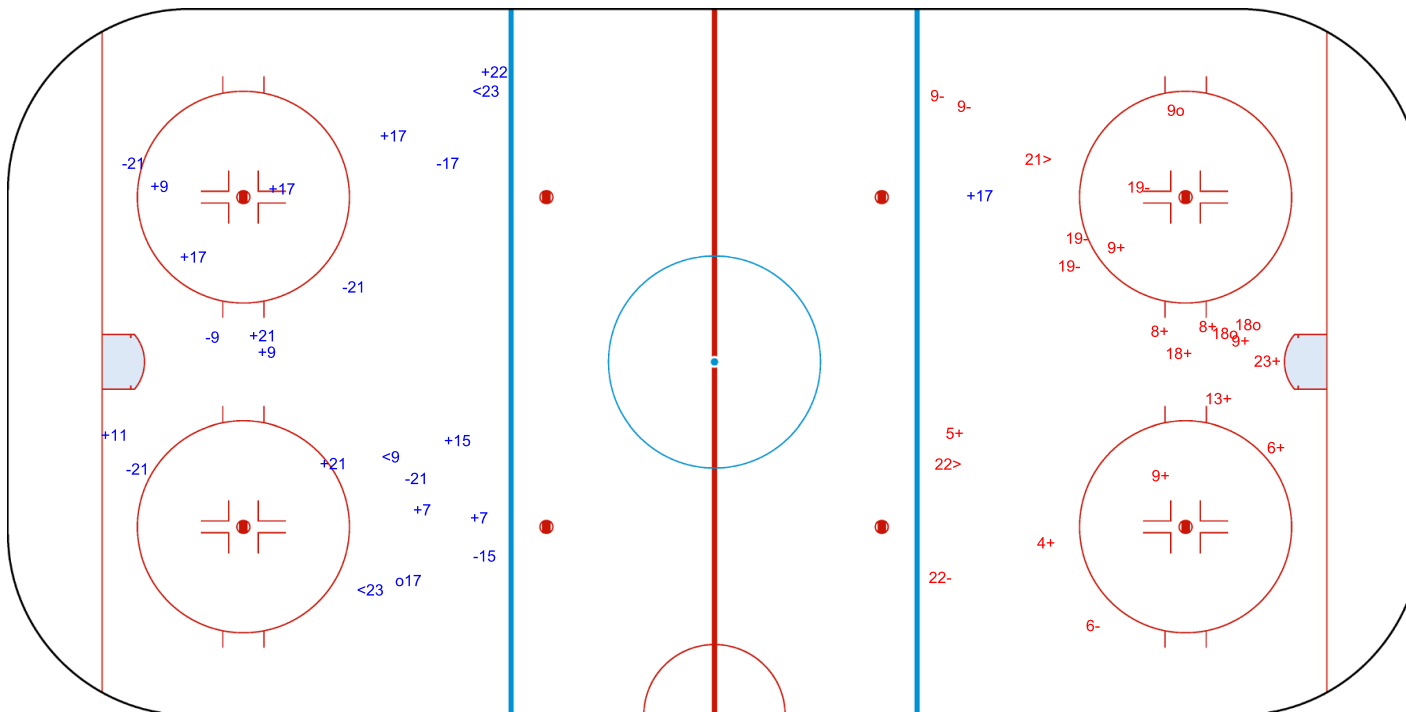

Shots by RSA

Goals (o): 1   SSG (+): 13
SSP (<): 3   SPG (-): 7

GK 20 of BIH

BIH → 2nd Period ← RSA

Shots by BIH

Goals (o): 3   SSG (+): 11
SSP (>): 2   SPG (-): 7

GK 1 of RSA

GK 20 of RSA