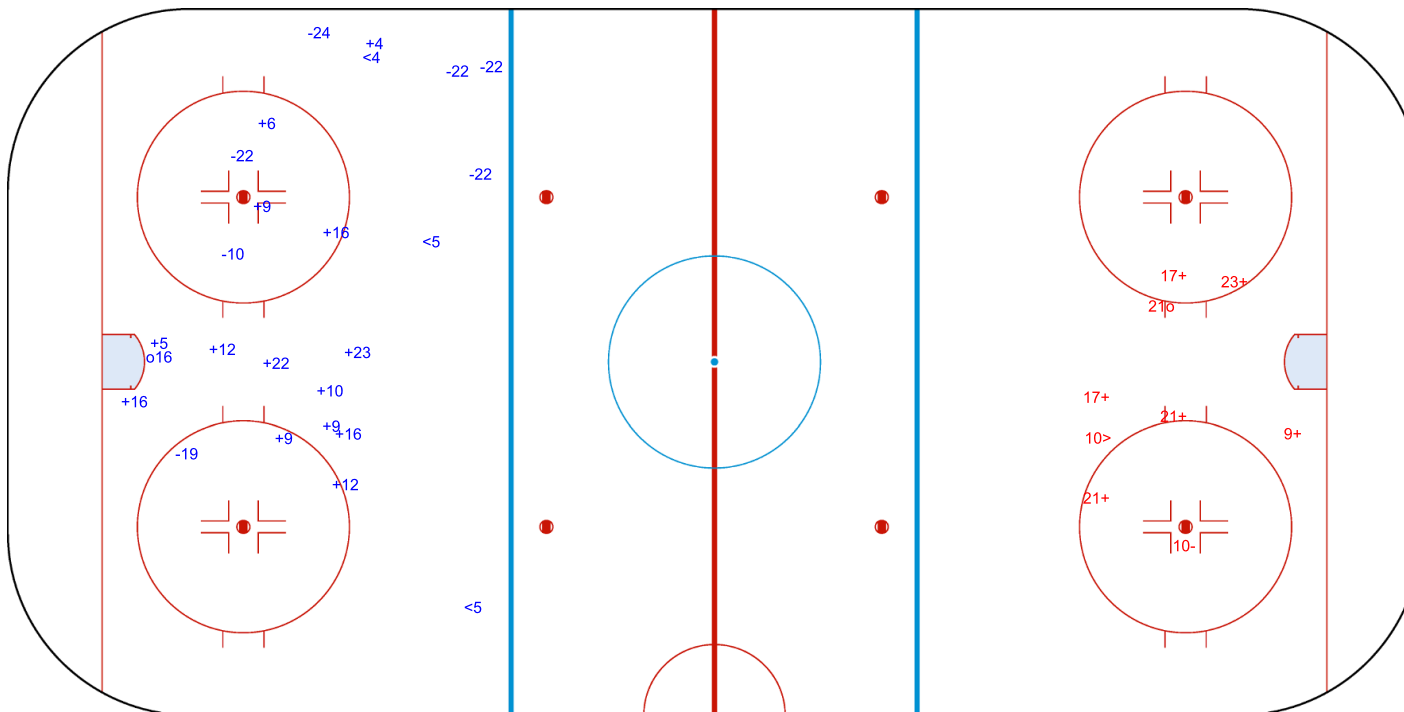

Goals (o): 1    SSG (+): 14  
SSP (<): 3    SPG (-): 7

GK 1 of RSA

3rd Period

Shots by RSA

Goals (o): 1    SSG (+): 6  
SSP (>): 1    SPG (-): 1

GK 20 of BIH

Legend:		
<b>GK</b>	Goalkeeper	
<b>SPG</b>	Shots past goal	
<b>SSG</b>	Shots saved by goalkeeper	
<b>SSP</b>	Shots saved by player	