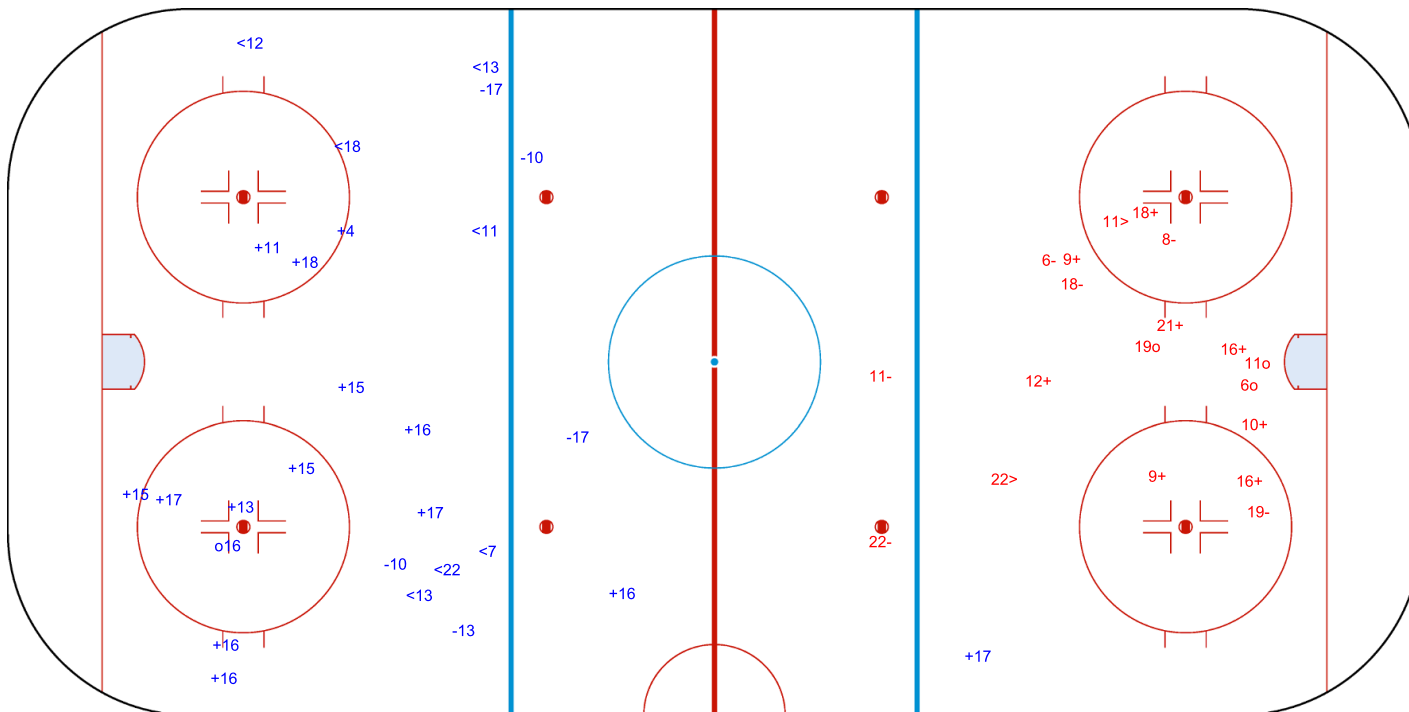

GK 20 of BIH

Shots by LUX

Goals (o): 1 SSG (+): 14
SSP (<): 7 SPG (-): 5

GK 20 of BIH

BIH → 2nd Period ← LUX

Shots by BIH

Goals (o): 3 SSG (+): 8
SSP (>): 2 SPG (-): 6

GK 1 of LUX