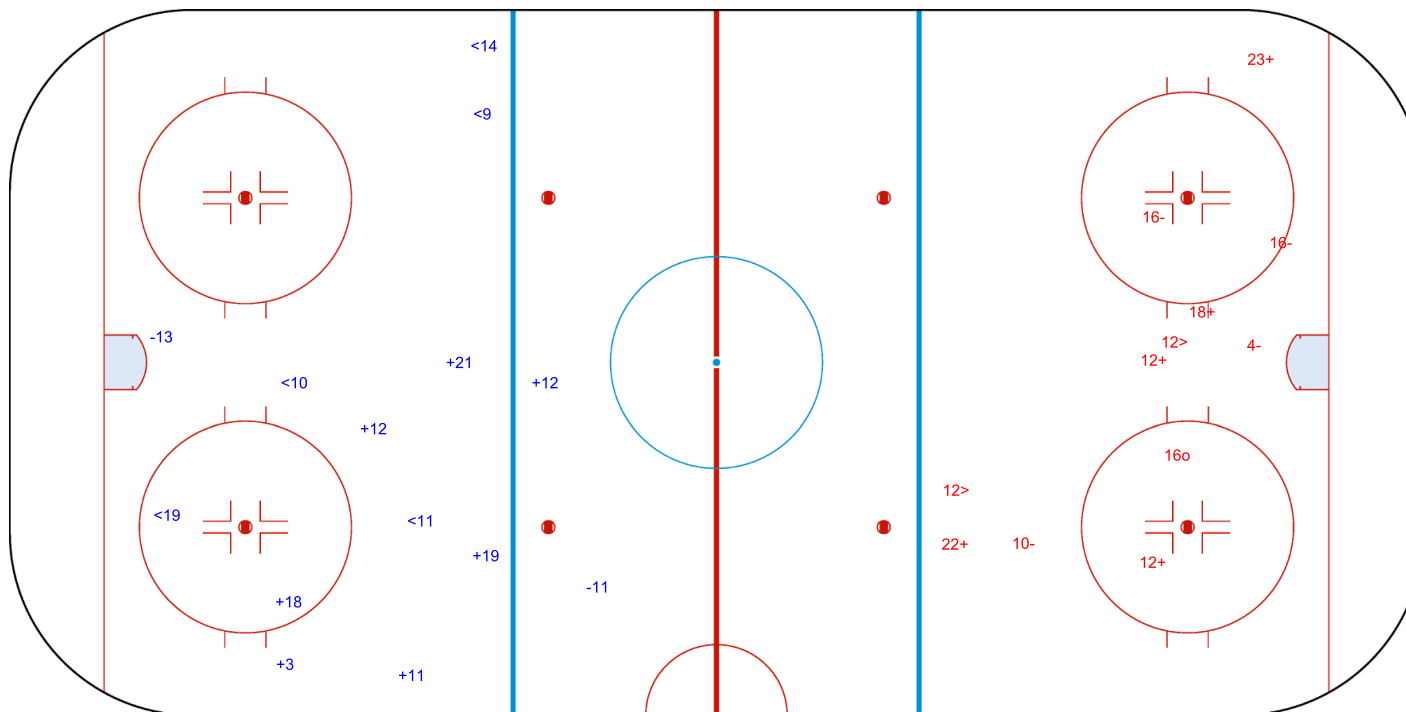

SHOT CHART

BIH - LUX

1st Period

Shots by BIH

Goals (o): 0 SSG (+): 7
SSP (<): 5 SPG (-): 2

GK 1 of LUX

Shots by LUX

Goals (o): 1 SSG (+): 5
SSP (>): 2 SPG (-): 4

GK 20 of BIH

Shots by LUX

Goals (o): 1 SSG (+): 14
SSP (<): 7 SPG (-): 5

GK 20 of BIH

BIH → 2nd Period ← LUX

Shots by BIH

Goals (o): 3 SSG (+): 8
SSP (>): 2 SPG (-): 6

GK 1 of LUX