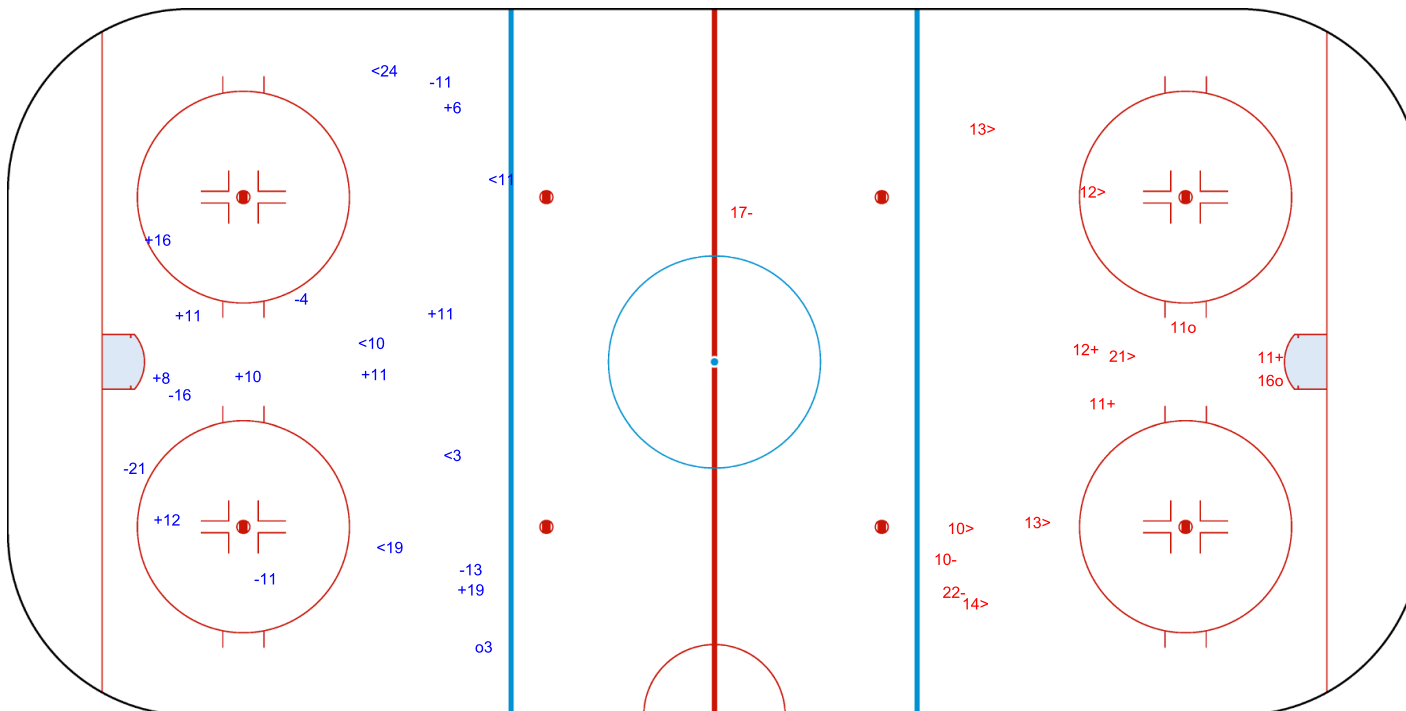

Shots by BIH

Goals (o): 1 SSG (+): 9
SSP (<): 5 SPG (-): 6

GK 1 of LUX

3rd Period

Shots by LUX

Goals (o): 2 SSG (+): 3
SSP (>): 6 SPG (-): 3

GK 20 of BIH

Shots by BIH