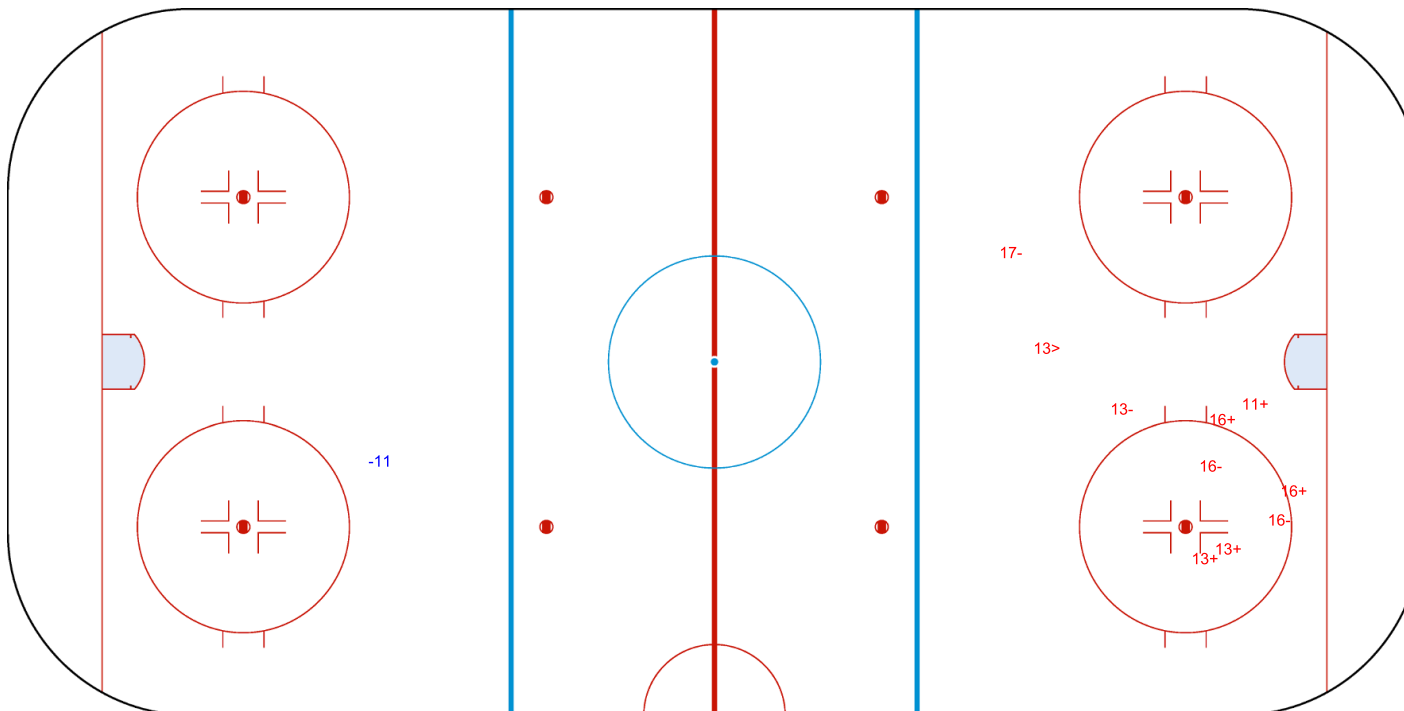

Shots by BIH

Goals (o): 0

SSG (+): 0

SSP (<): 0

SPG (-): 1

GK 1 of LUX

Overtime

Shots by LUX

Goals (o): 0

SSG (+): 5

SSP (>): 1

SPG (-): 4

GK 20 of BIH

Legend:	
GK	Goalkeeper
SPG	Shots past goal
SSG	Shots saved by goalkeeper
SSP	Shots saved by player