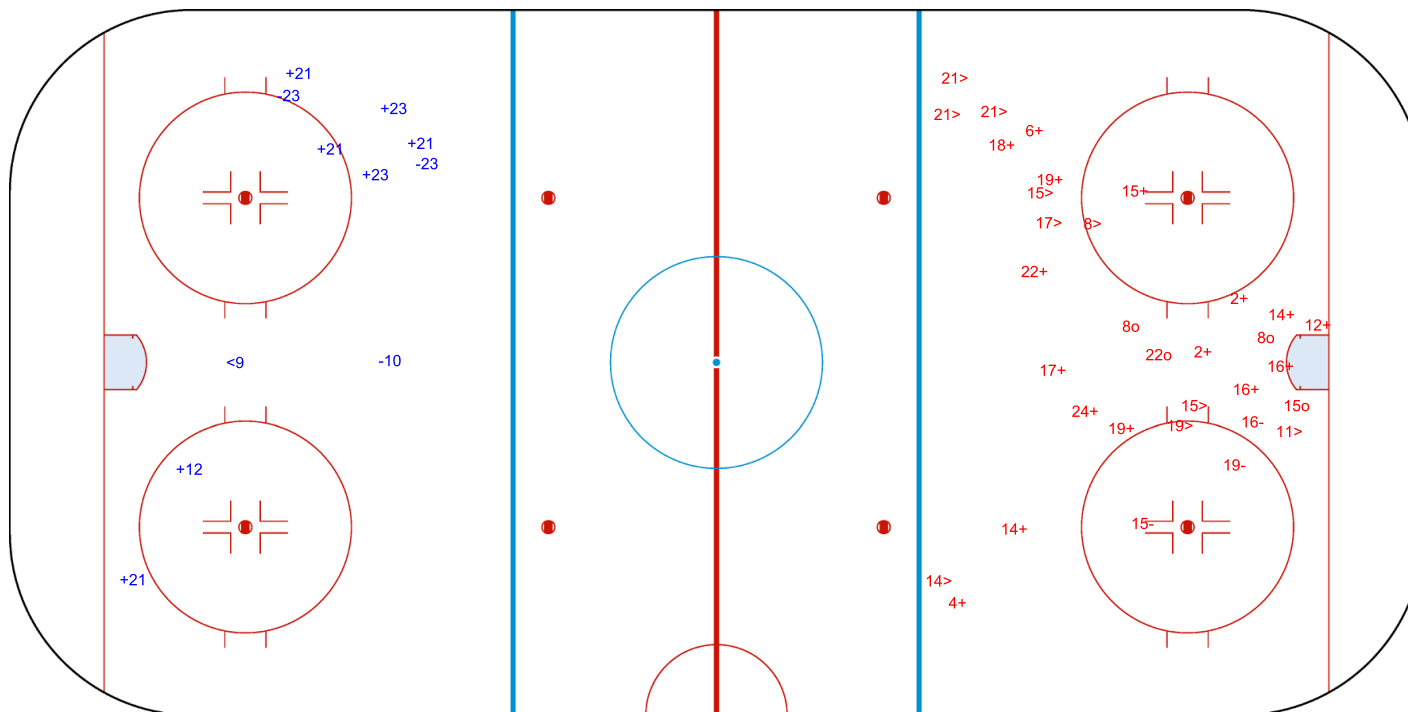

SHOT CHART
THA - RSA

Shots by RSA
Goals (o): 0
SSP (<): 1

SSG (+): 7
SPG (-): 3

GK 20 of THA

1st Period

Shots by THA
Goals (o): 4
SSP (>): 10

SSG (+): 16
SPG (-): 3

GK 1 of RSA

Shots by THA

Goals (o): 1 SSG (+): 18

SSP (<): 9 SPG (-): 8

GK 1 of RSA

2nd Period

Shots by RSA

Goals (o): 0 SSG (+): 1

SSP (>): 3 SPG (-): 3