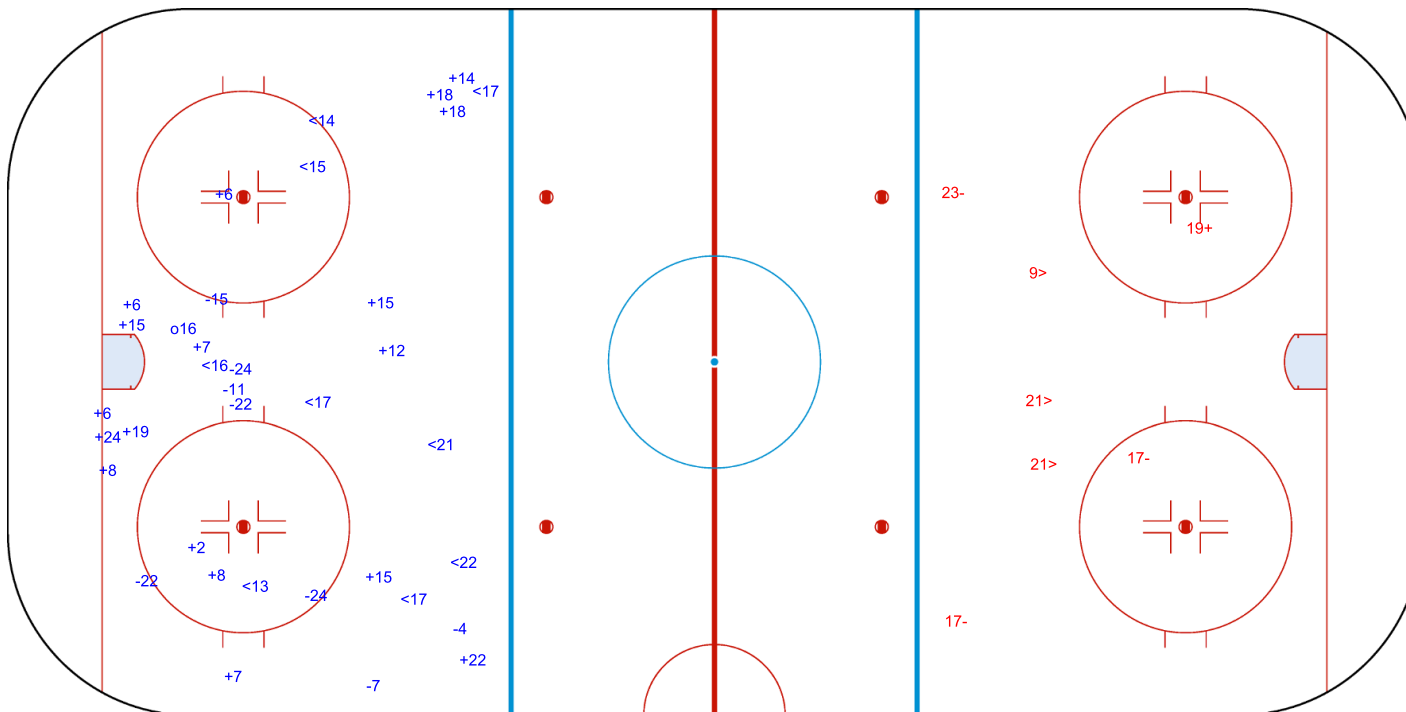

Shots by THA

Goals (o): 1 SSG (+): 18

SSP (<): 9 SPG (-): 8

GK 1 of RSA

2nd Period

Shots by RSA

Goals (o): 0 SSG (+): 1

SSP (>): 3 SPG (-): 3

GK 20 of THA

Shots by RSA

Goals (o): 0 SSG (+): 1
SSP (<): 1 SPG (-): 3

GK 20 of THA

THA → 3rd Period ← RSA

Shots by THA

Goals (o): 3 SSG (+): 25
SSP (>): 11 SPG (-): 8

GK 1 of RSA