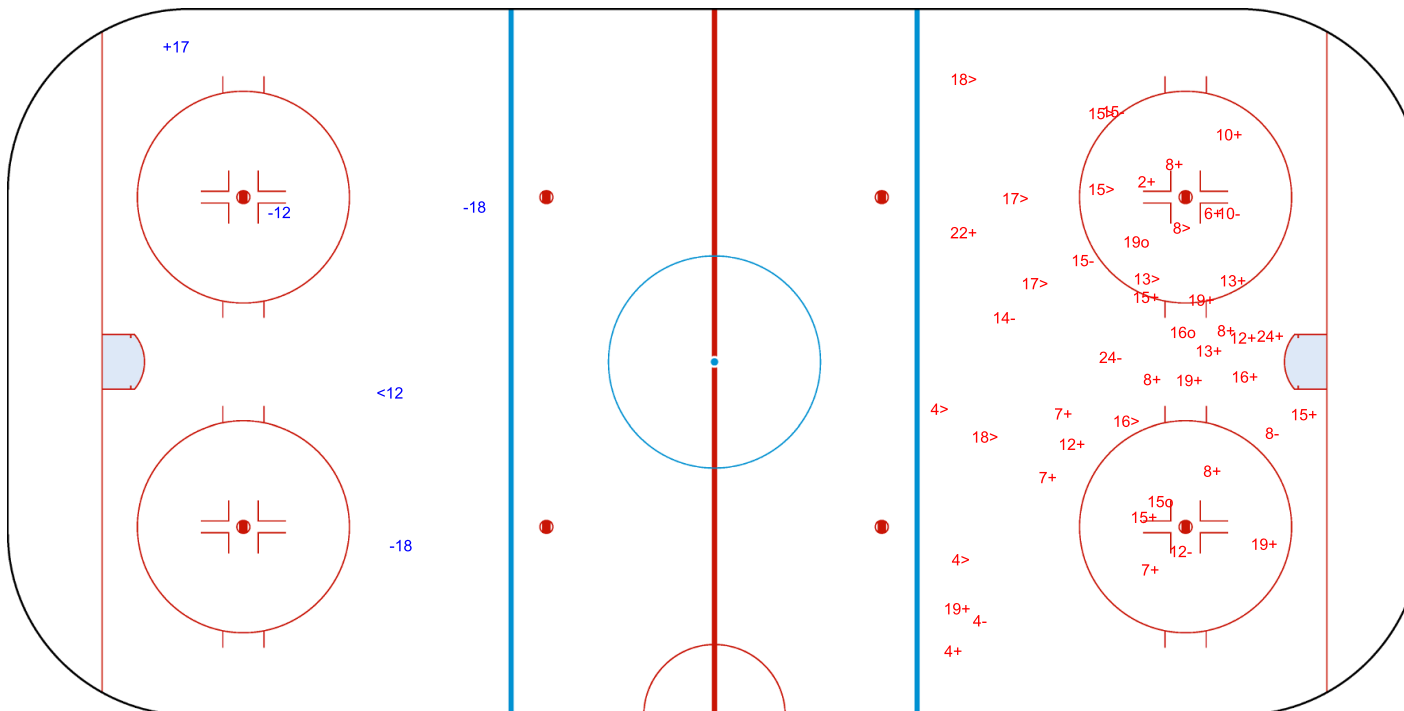

GK 20 of THA

Shots by RSA

Goals (o): 0 SSG (+): 1
SSP (<): 1 SPG (-): 3

GK 20 of THA

THA → 3rd Period ← RSA

Shots by THA

Goals (o): 3 SSG (+): 25
SSP (>): 11 SPG (-): 8

GK 1 of RSA