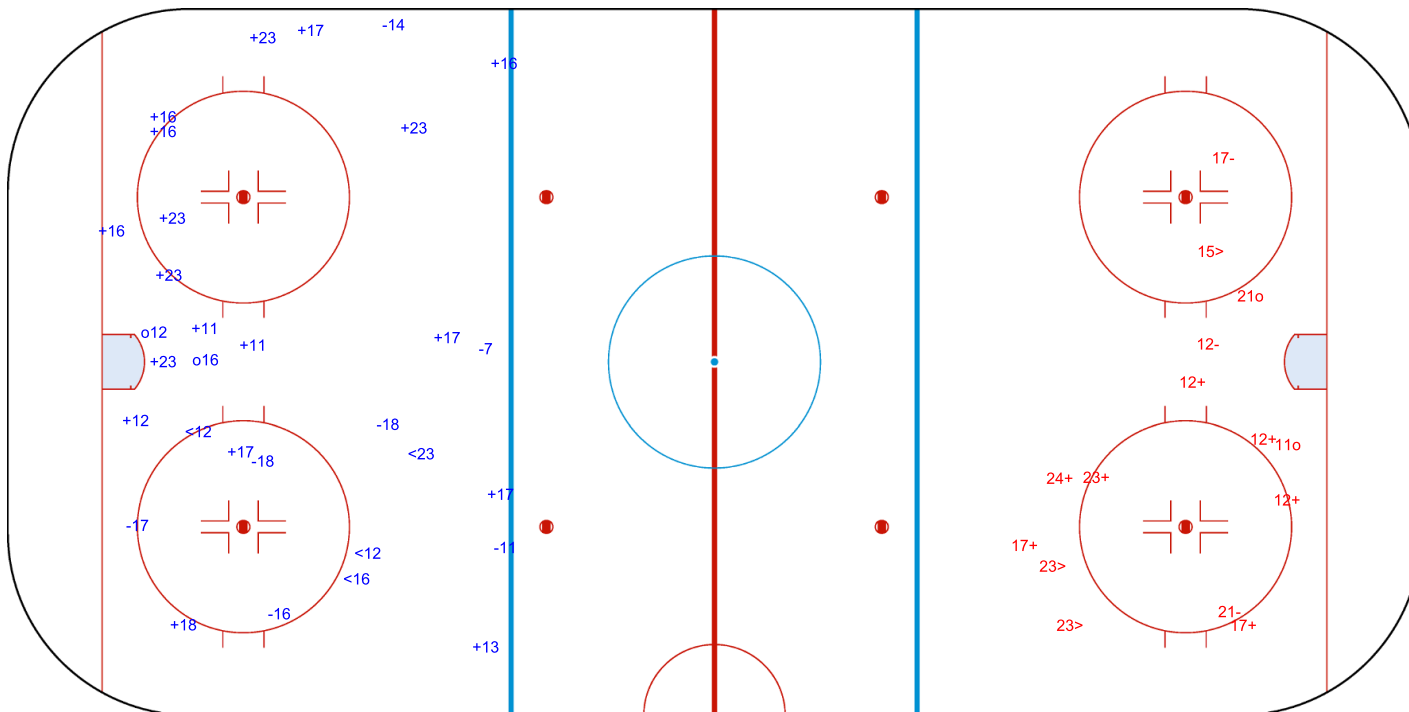

Shots by LUX

Goals (o): 2 SSG (+): 18
SSP (<): 4 SPG (-): 7

GK 1 of RSA

2nd Period

Shots by RSA

Goals (o): 2 SSG (+): 7
SSP (>): 3 SPG (-): 3

GK 1 of LUX

Shots by RSA