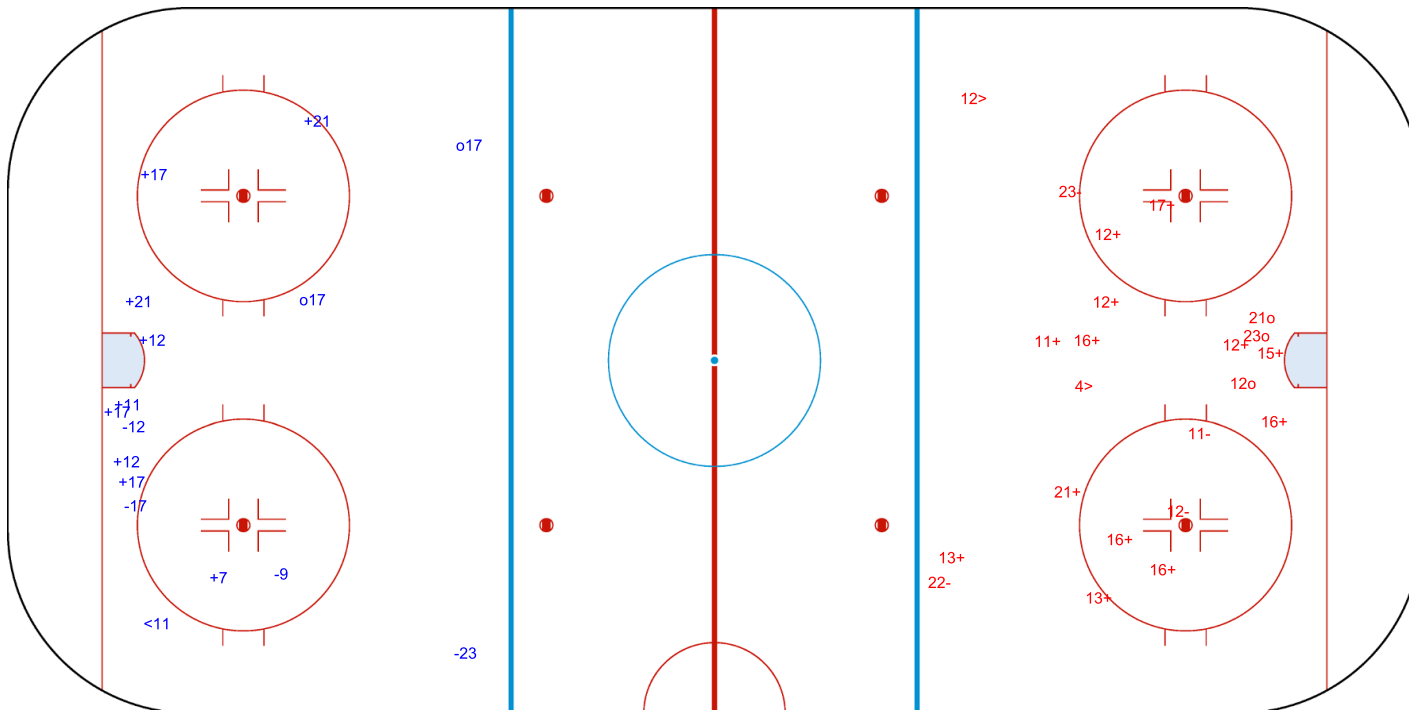

SHOT CHART
RSA - LUX

Shots by RSA

Goals (o): 2 SSG (+): 9
SSP (<): 1 SPG (-): 4

GK 1 of LUX

1st Period

Shots by LUX

Goals (o): 3 SSG (+): 13
SSP (>): 2 SPG (-): 4

GK 1 of RSA