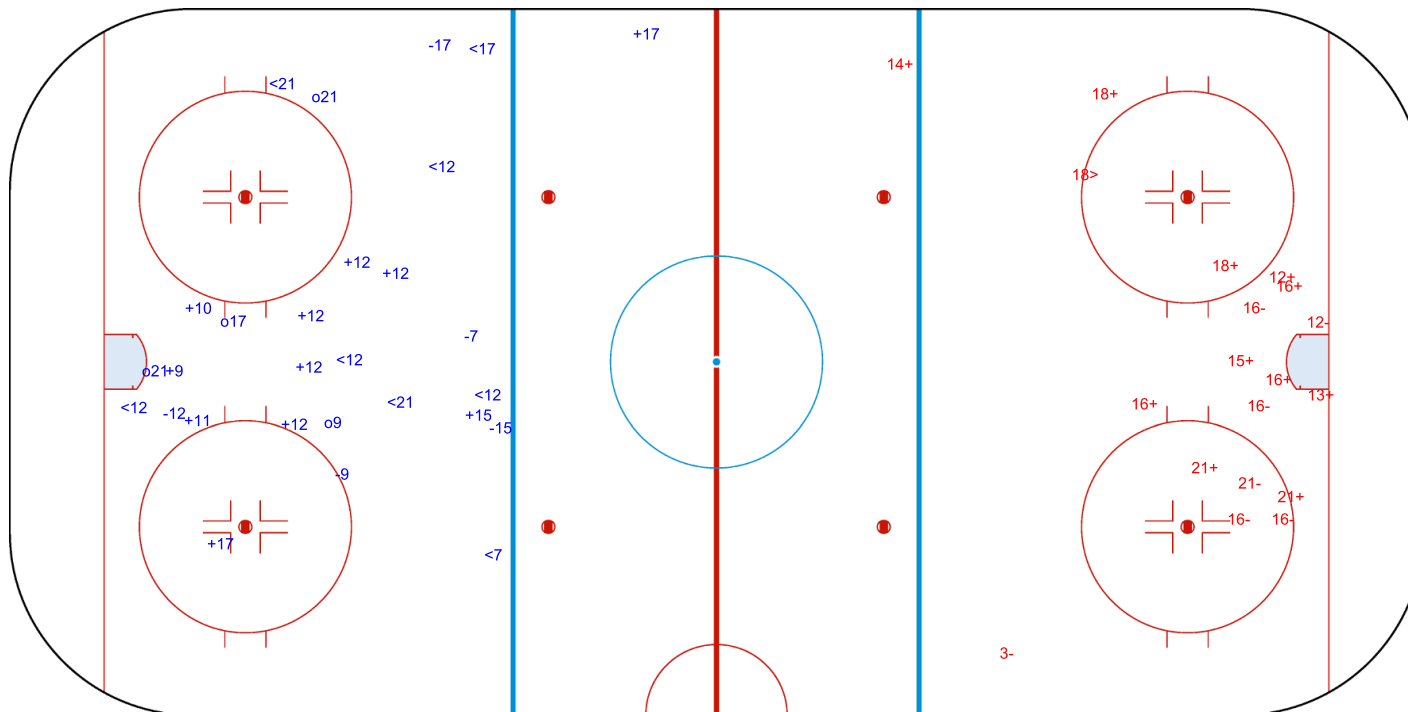

Goals (o): 4 SSG (+): 11
SSP (-): 8 SPG (-): 5

GK 1 of LUX

3rd Period

Shots by LUX

Goals (o): 0 SSG (+): 11
SSP (>): 1 SPG (-): 7

GK 1 of RSA

Legend:	
GK	Goalkeeper
SPG	Shots past goal
SSG	Shots saved by goalkeeper
SSP	Shots saved by player