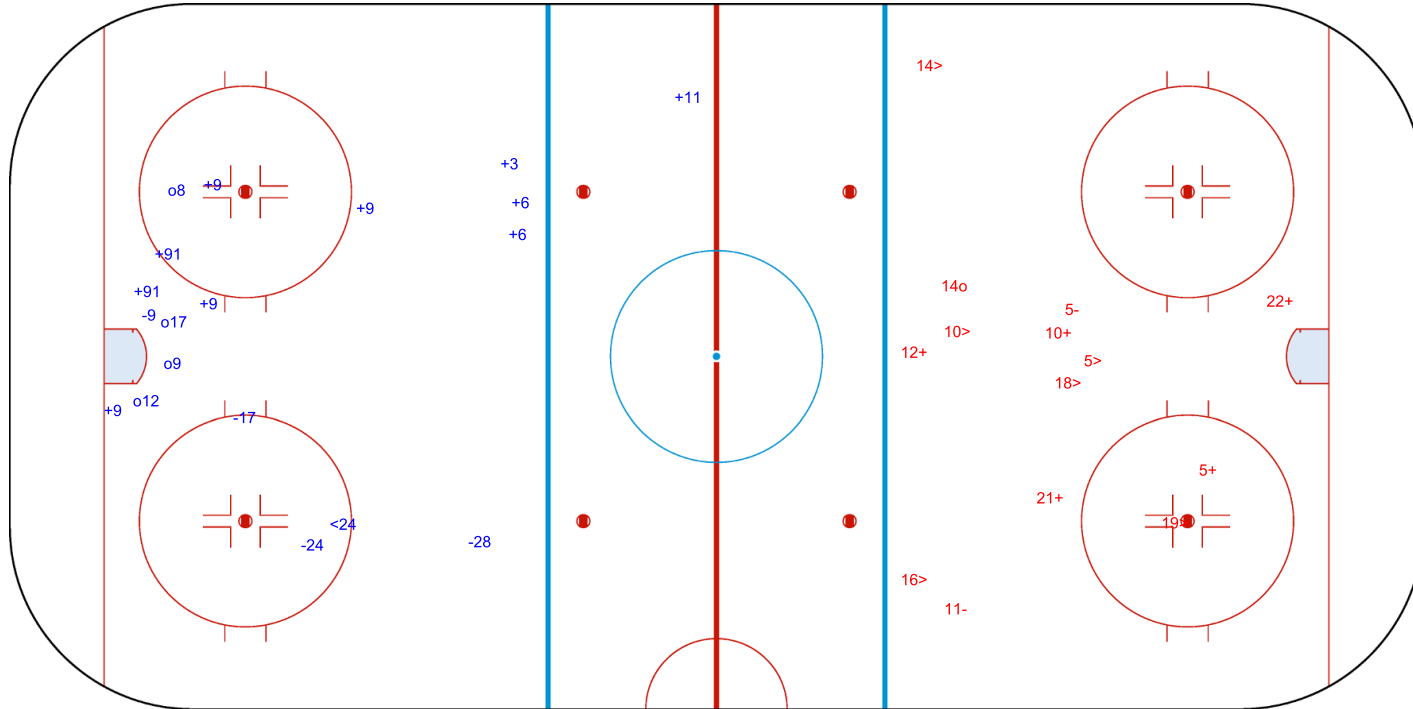

SHOT CHART
USA - SUI

Shots by USA
Goals (o): 4
SSP (<): 1
SSG (+): 10
SPG (-): 4

GK 1 of SUI

GK 30 of SUI

SUI → 1st Period ← USA

Shots by SUI
Goals (o): 1
SSP (>): 6
SSG (+): 5
SPG (-): 2

GK 30 of USA

Shots by SUI
Goals (o): 0
SSP (<): 5

SSG (+): 7
SPG (-): 2

GK 30 of USA

USA → 2nd Period ← SUI

Shots by USA
Goals (o): 3
SSP (>): 3

SSG (+): 7
SPG (-): 3

GK 30 of SUI

Shots by USA

Goals (o): 0 SSG (+): 7
SSP (-): 5 SPG (-): 0