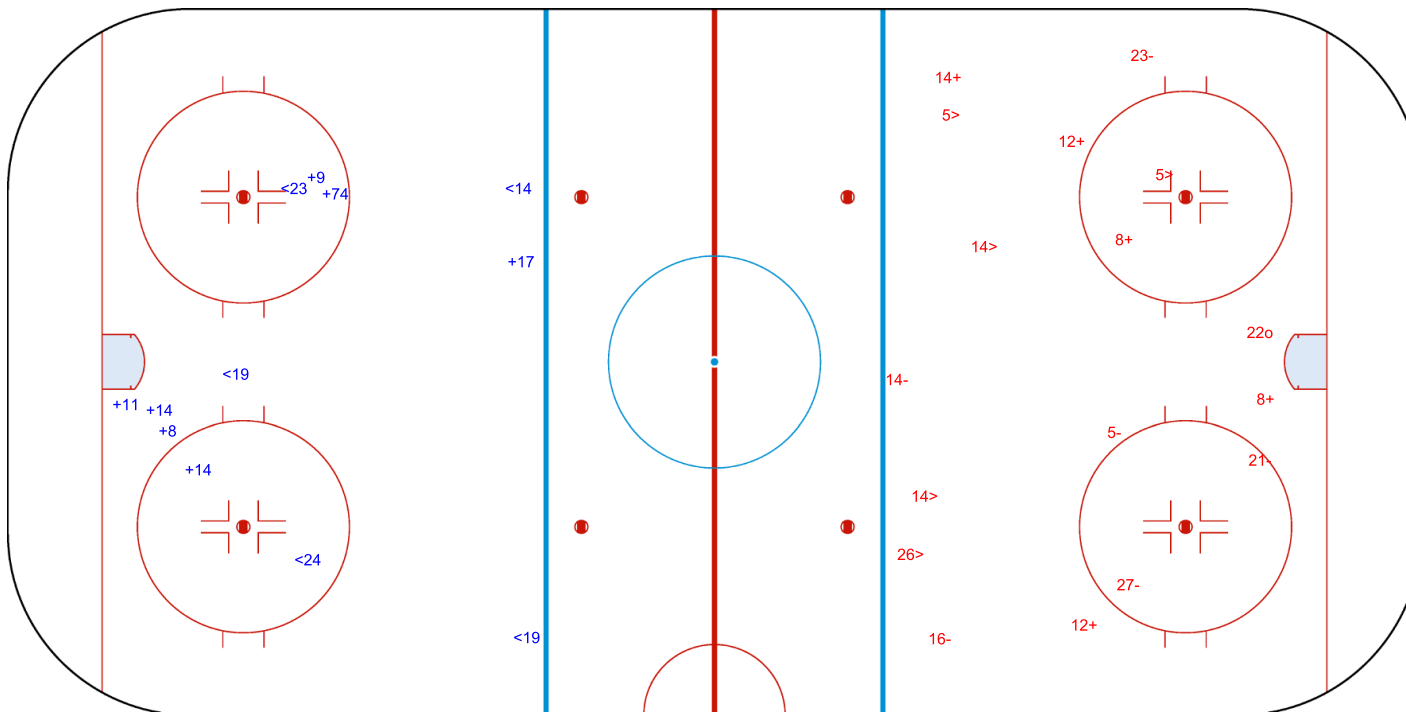

SSG (+): 7
SPG (-): 2

GK 30 of USA

USA → 2nd Period ← SUI

Shots by USA
Goals (o): 3
SSP (>): 3

SSG (+): 7
SPG (-): 3

GK 30 of SUI

Shots by USA

Goals (o): 0 SSG (+): 7
SSP (-): 5 SPG (-): 0

GK 30 of SUI

SUI → 3rd Period ← USA

Shots by SUI

Goals (o): 1 SSG (+): 5
SSP (>): 5 SPG (-): 6

GK 30 of USA

Legend:					
GK	Goalkeeper	SPG	Shots past goal	SSG	Shots saved by goalkeeper
				SSP	Shots saved by player