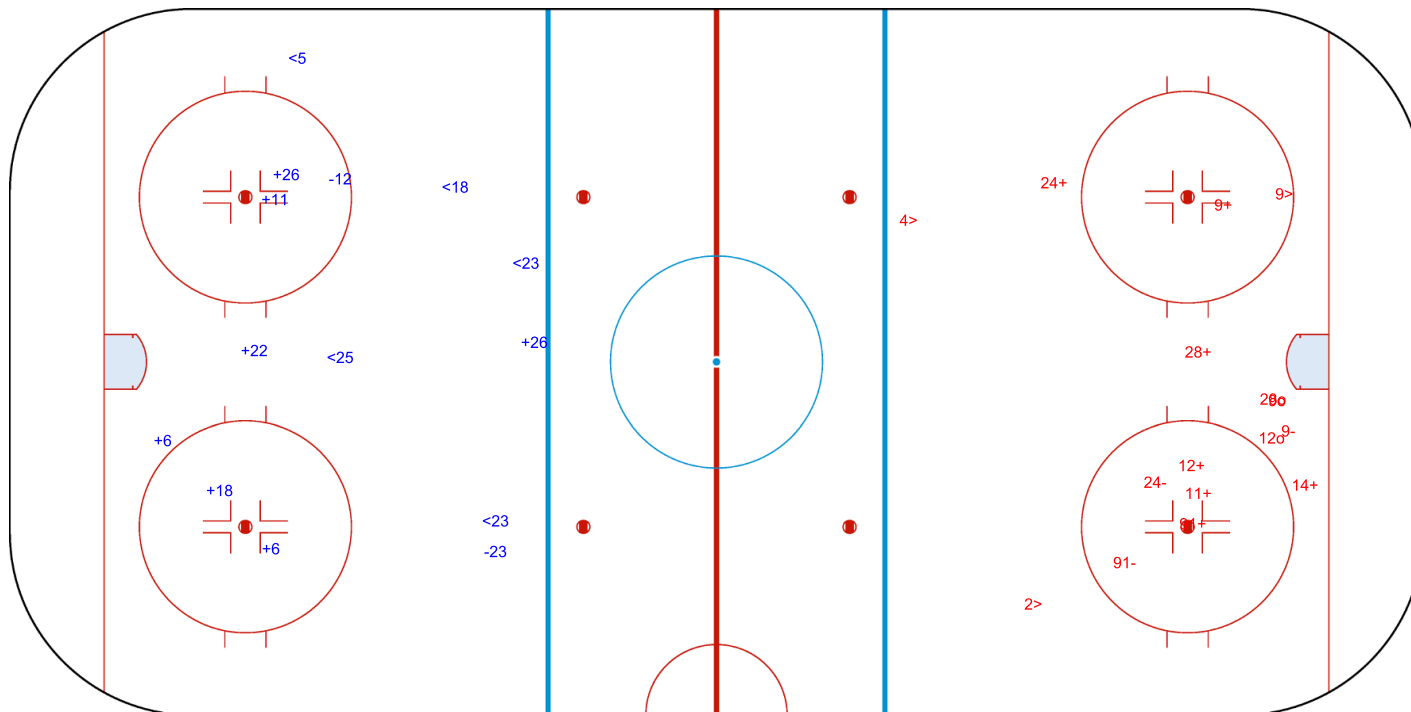

SHOT CHART
USA - SUI

Shots by USA
Goals (o): 4
SSP (<): 1
SSG (+): 10
SPG (-): 4

GK 1 of SUI

GK 30 of SUI

SUI → 1st Period ← USA

Shots by SUI
Goals (o): 1
SSP (>): 6
SSG (+): 5
SPG (-): 2

GK 30 of USA

Shots by SUI
Goals (o): 0
SSP (<): 5

SSG (+): 7
SPG (-): 2

GK 30 of USA

USA → 2nd Period ← SUI

Shots by USA
Goals (o): 3
SSP (>): 3

SSG (+): 7
SPG (-): 3

GK 30 of SUI

Shots by USA

Goals (o): 0 SSG (+): 7
SSP (-): 5 SPG (-): 0