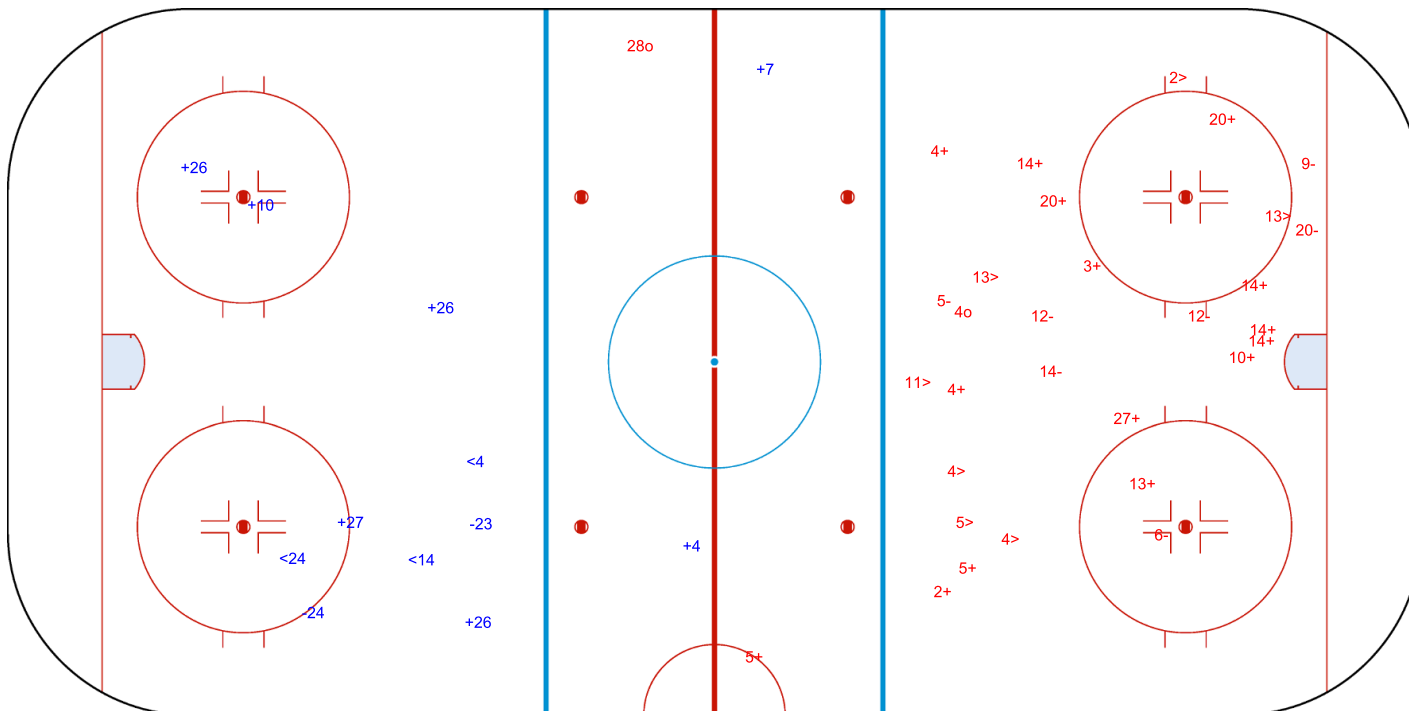

Shots by GER

Goals (o): 0    SSG (+): 7  
SSP (-): 3    SPG (-): 2

GK 30 of CAN

3rd Period

Shots by CAN

Goals (o): 2    SSG (+): 15  
SSP (>): 7    SPG (-): 7

GK 1 of GER

ENG

Legend:	
<b>ENG</b>	Empty net goal
<b>GK</b>	Goalkeeper
<b>SPG</b>	Shots past goal
<b>SSG</b>	Shots saved by goalkeeper
<b>SSP</b>	Shots saved by player