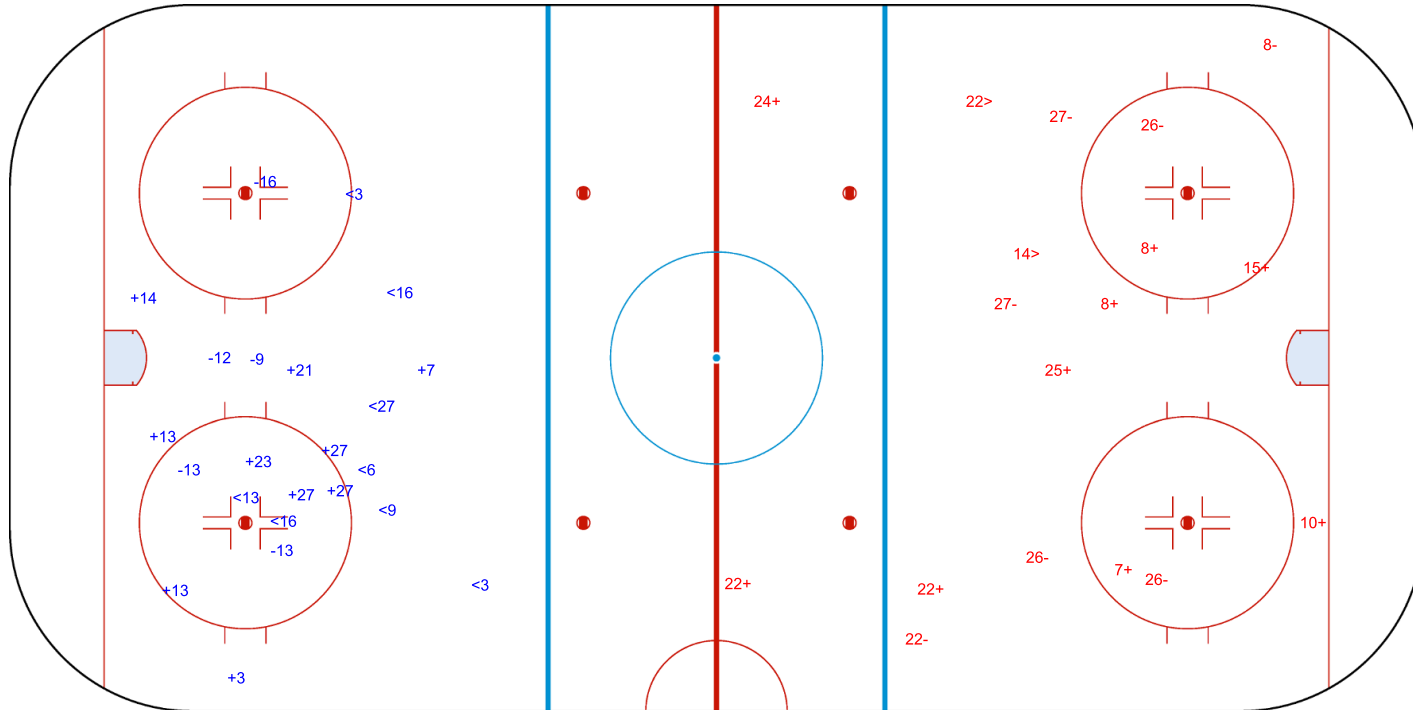

GK 1 of GER

Shots by CAN

Goals (o): 0    SSG (+): 10  
SSP (<): 8    SPG (-): 5

GK 1 of GER

2nd Period

Shots by GER

Goals (o): 0    SSG (+): 9  
SSP (>): 2    SPG (-): 7

GK 30 of CAN