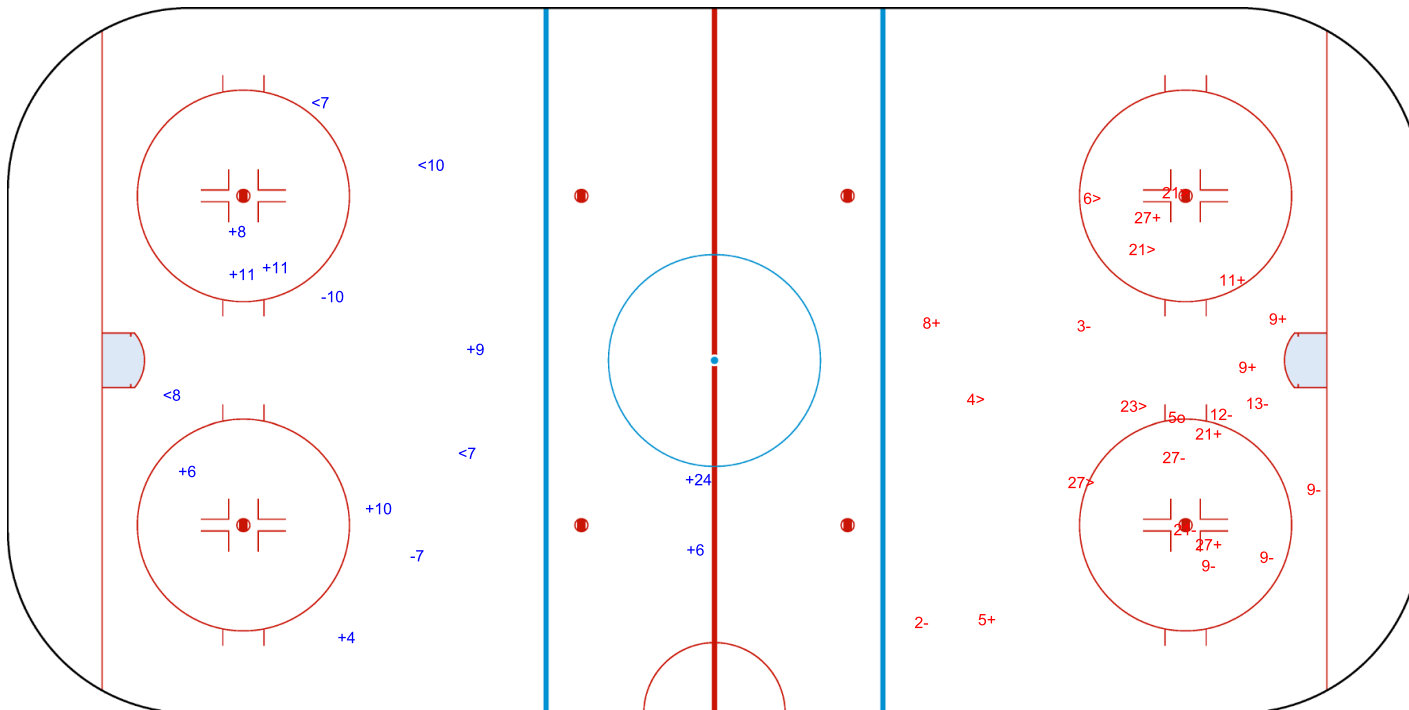

SHOT CHART

CAN - GER

1st Period

Shots by GER  
Goals (o): 0  
SSP (<): 4

SSG (+): 9  
SPG (-): 2

GK 30 of CAN

Shots by CAN  
Goals (o): 1  
SSP (>): 6

SSG (+): 8  
SPG (-): 9