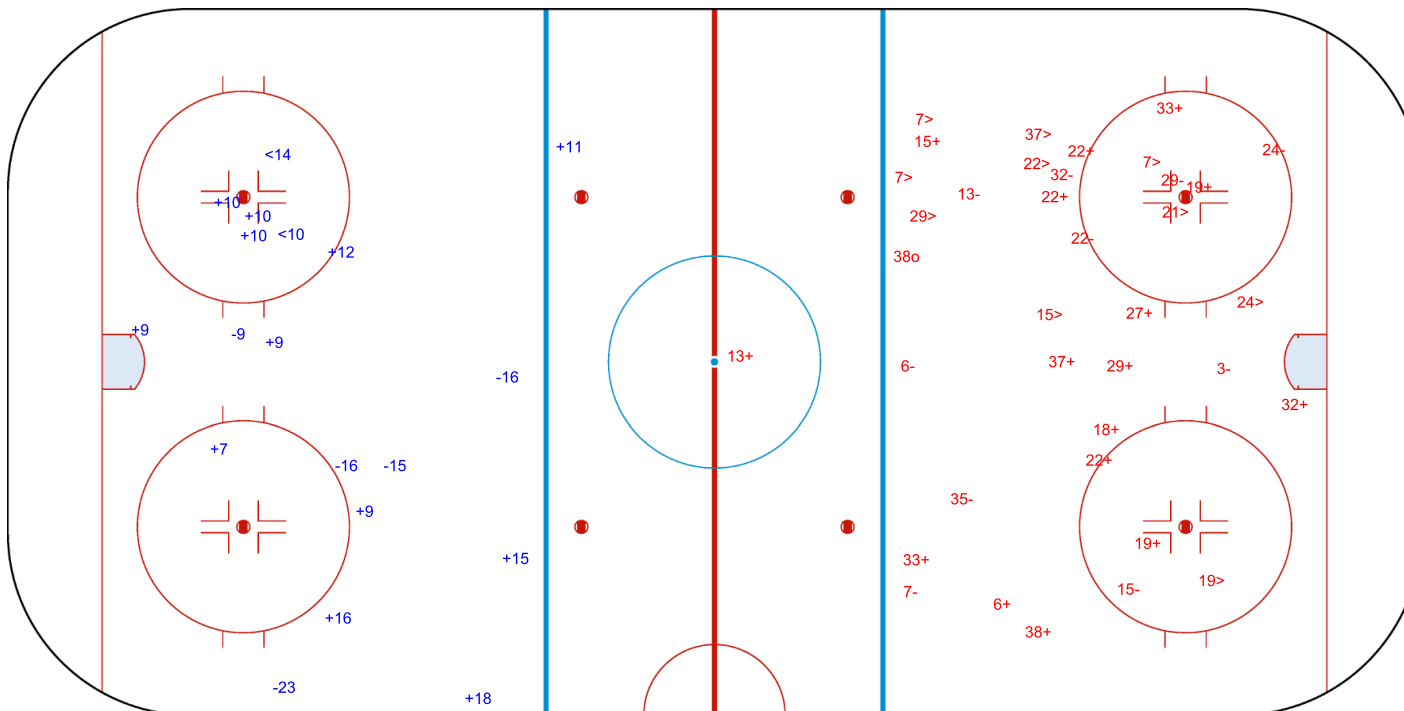

SHOT CHART

FIN - LAT

1st Period

Shots by FIN

Goals (o): 1

SSP (<): 6

SSG (+): 8

SPG (-): 8

GK 29 of LAT

Shots by LAT

Goals (o): 0

SSP (>): 2

SSG (+): 3

SPG (-): 4

GK 30 of FIN

Shots by LAT
Goals (o): 0
SSP (<): 2
SSG (+): 12
SPG (-): 5

GK 30 of FIN

FIN → 2nd Period ← LAT

Shots by FIN
Goals (o): 1
SSP (>): 10
SSG (+): 16
SPG (-): 10

GK 29 of LAT

Shots by FIN

Goals (o): 1

SSP (<): 6

SSG (+): 12