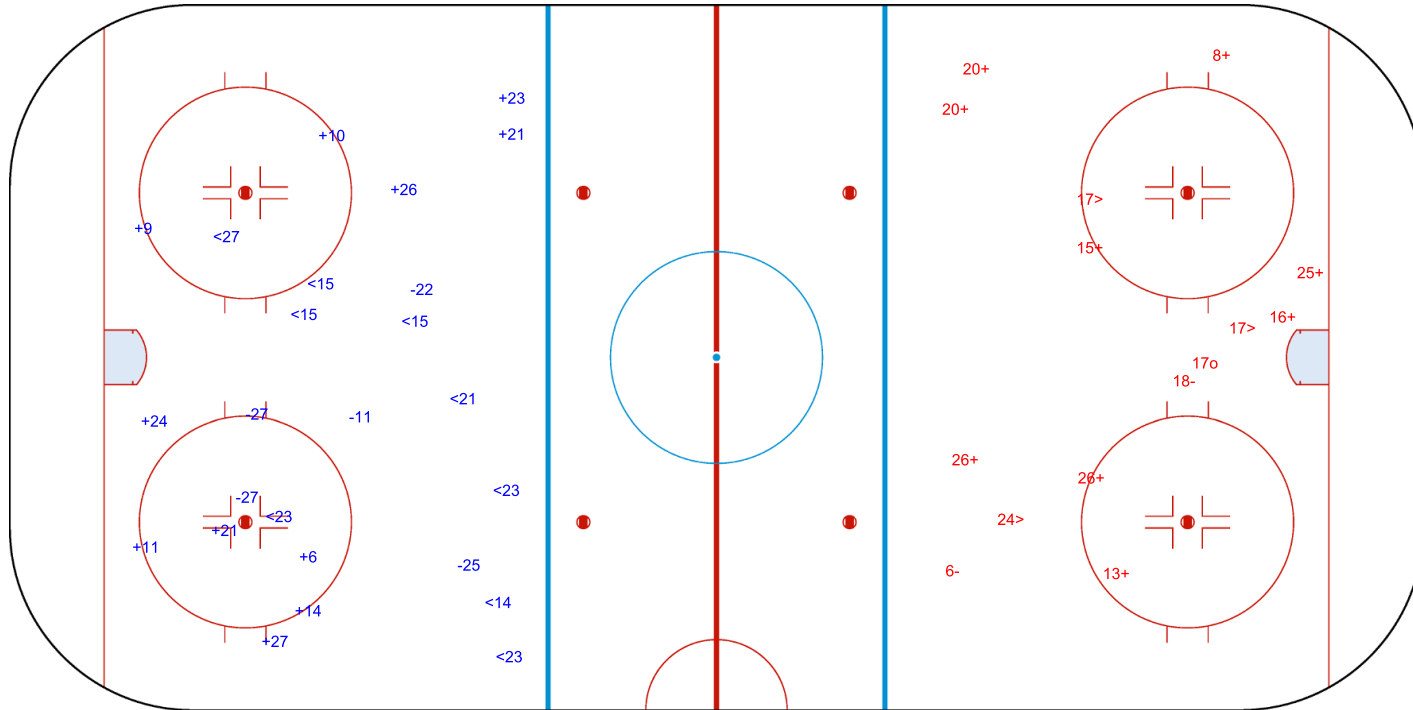

SHOT CHART  
SUI - SVK

Shots by SUI  
Goals (o): 0  
SSP (<): 9  
SSG (+): 11  
SPG (-): 5

SVK → 1st Period ← SUI

Shots by SVK  
Goals (o): 1  
SSP (>): 3  
SSG (+): 9  
SPG (-): 2

Shots by SVK

Goals (o): 0

SSP (<): 4

SSG (+): 10

SPG (-): 2

GK 1 of SUI

2nd Period

Shots by SUI

Goals (o): 1

SSP (>): 10