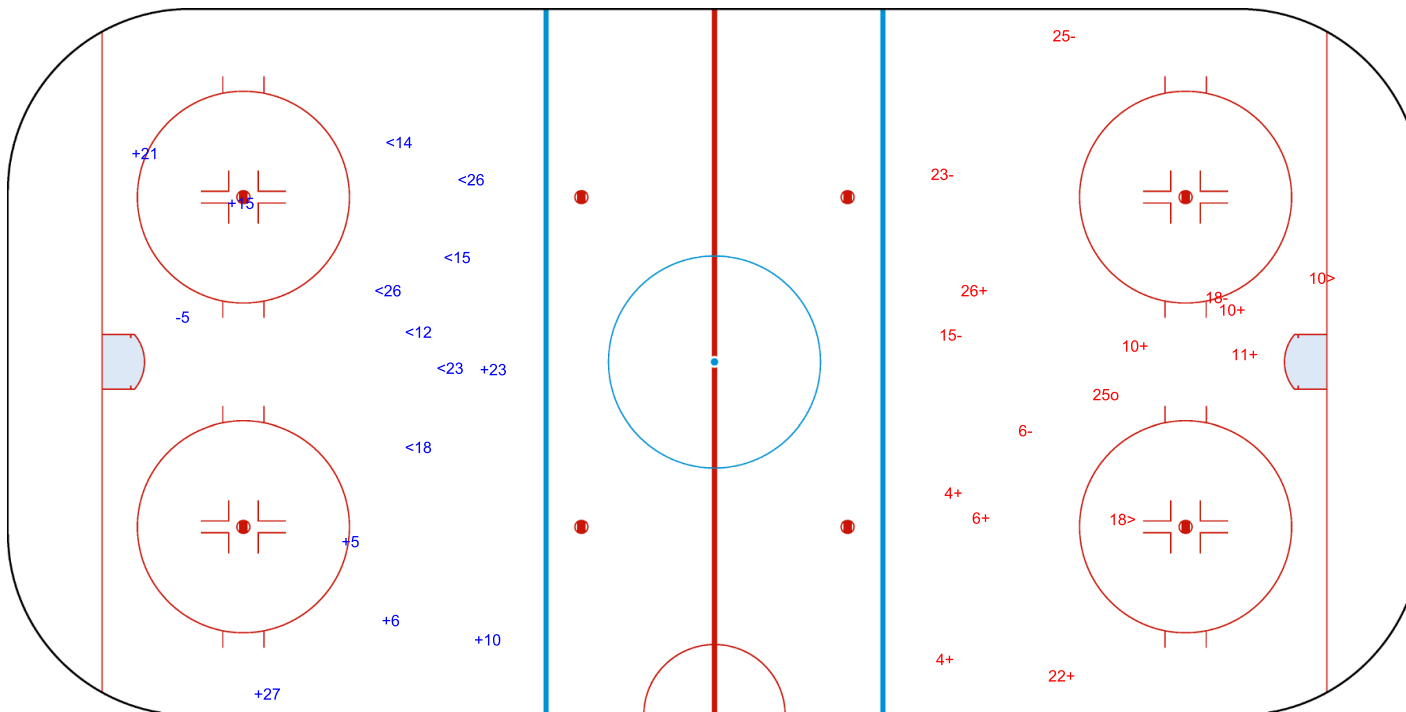

SSG (+): 10

SPG (-): 2

GK 30 of SVK

Shots by SUI  
Goals (o): 0  
SSP (<): 7  
SSG (+): 7  
SPG (-): 1

GK 30 of SVK

SVK → 3rd Period ← SUI

Shots by SVK  
Goals (o): 1  
SSP (>): 2  
SSG (+): 8  
SPG (-): 5

GK 1 of SUI

Legend:		
<b>GK</b>	Goalkeeper	
<b>SPG</b>	Shots past goal	
<b>SSG</b>	Shots saved by goalkeeper	
<b>SSP</b>	Shots saved by player	