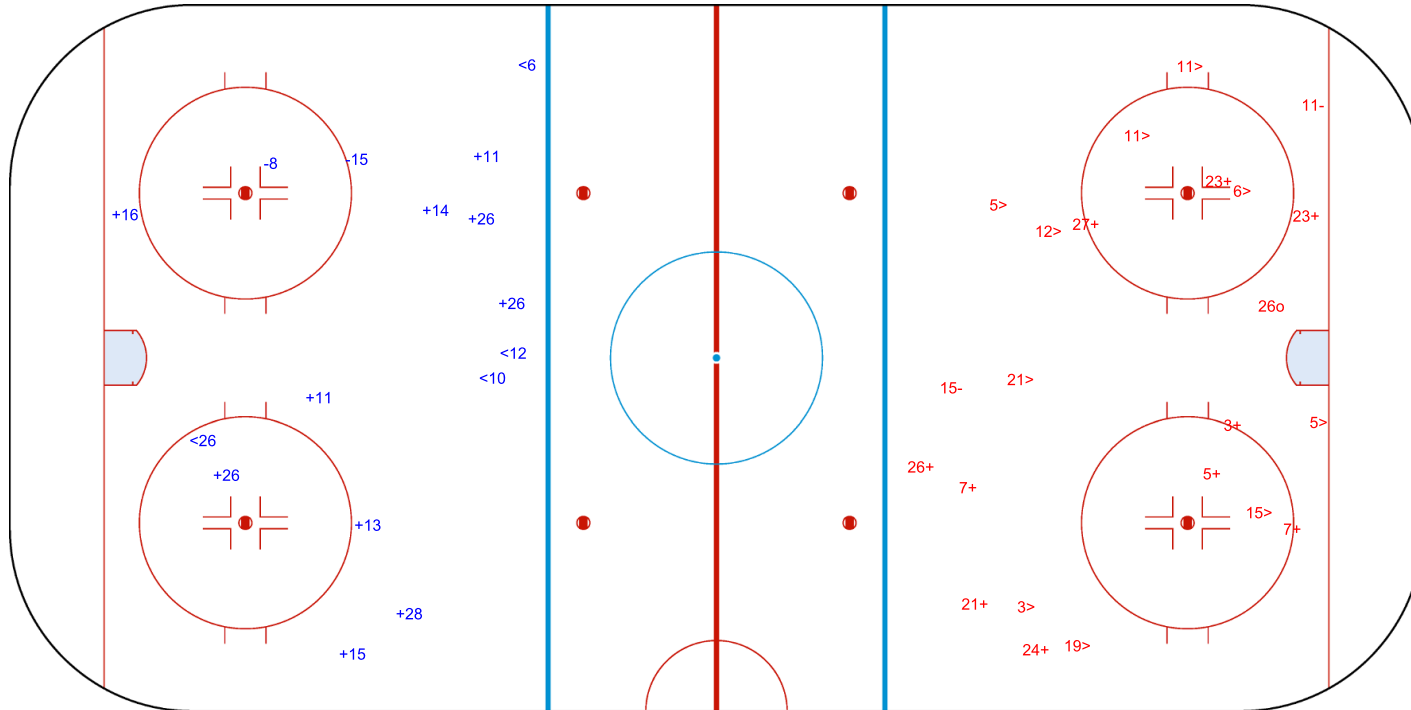

SHOT CHART  
SUI - SVK

Shots by SUI  
Goals (o): 0  
SSP (<): 9  
SSG (+): 11  
SPG (-): 5

SVK → 1st Period ← SUI

Shots by SVK  
Goals (o): 1  
SSP (>): 3  
SSG (+): 9  
SPG (-): 2

Shots by SVK

Goals (o): 0

SSP (<): 4

SSG (+): 10

SPG (-): 2

GK 1 of SUI

2nd Period

Shots by SUI

Goals (o): 1

SSP (>): 10

SSG (+): 10

SPG (-): 2

GK 30 of SVK

Shots by SUI  
Goals (o): 0  
SSP (<): 7  
SSG (+): 7  
SPG (-): 1

GK 30 of SVK

SVK → 3rd Period ← SUI

Shots by SVK  
Goals (o): 1  
SSP (>): 2  
SSG (+): 8  
SPG (-): 5

GK 1 of SUI