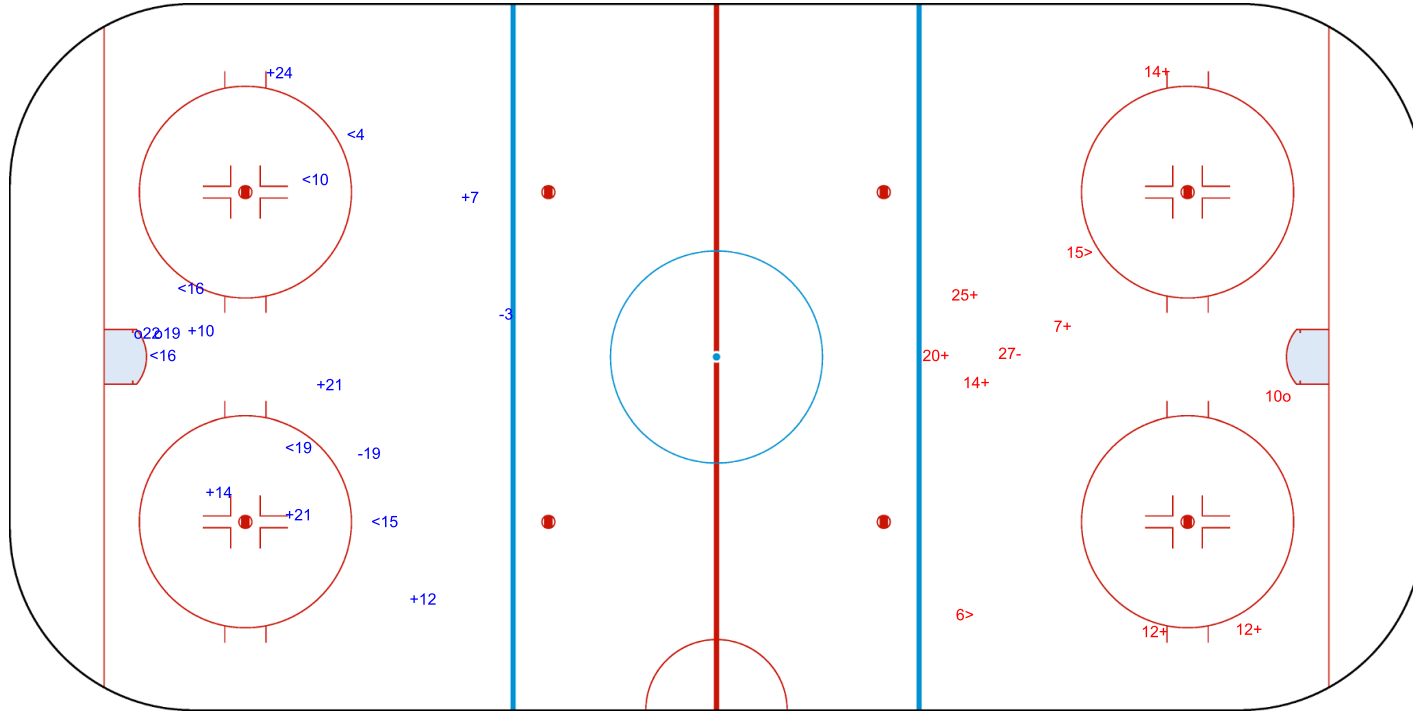

Shots by POL

Goals (o): 2   SSG (+): 7
SSP (-): 6   SPG (-): 2

o22

GK 30 of ROU

o19

ENG

ROU → 3rd Period ← POL

Shots by ROU

Goals (o): 1   SSG (+): 7
SSP (>): 2   SPG (-): 1

o10

GK 1 of POL

Legend:	
ENG	Empty net goal
GK	Goalkeeper
SPG	Shots past goal
SSG	Shots saved by goalkeeper
SSP	Shots saved by player