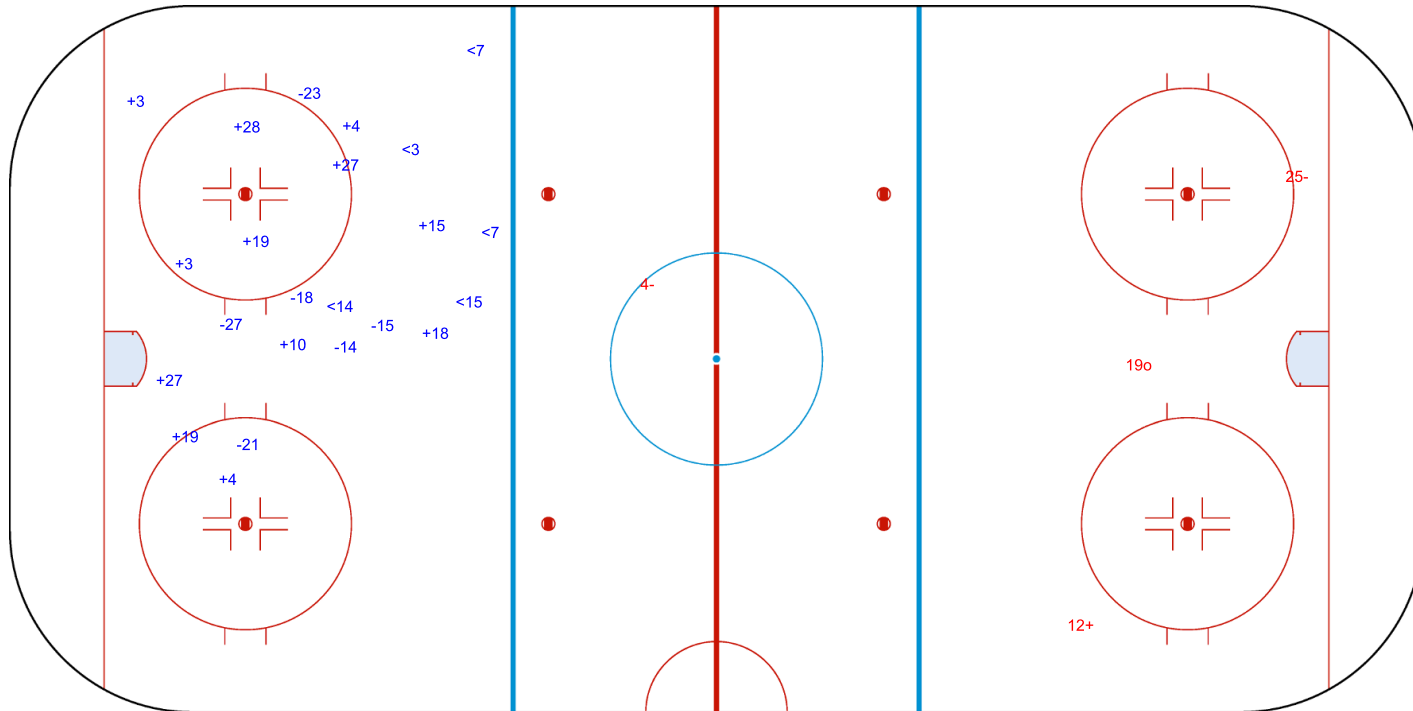

SHOT CHART  
POL - ROU

Shots by POL  
Goals (o): 0  
SSG (+): 12  
SSP (-): 5  
SPG (-): 6

GK 30 of ROU

ROU → 1st Period ← POL

Shots by ROU  
Goals (o): 1  
SSG (+): 1  
SSP (>): 0  
SPG (-): 2

GK 1 of POL

Shots by ROU

Goals (o): 0    SSG (+): 5  
 SSP (<): 2    SPG (-): 4

GK 1 of POL

**2nd Period**

Shots by POL

Goals (o): 4    SSG (+): 14  
 SSP (>): 5    SPG (-): 9

GK 30 of ROU

Shots by POL