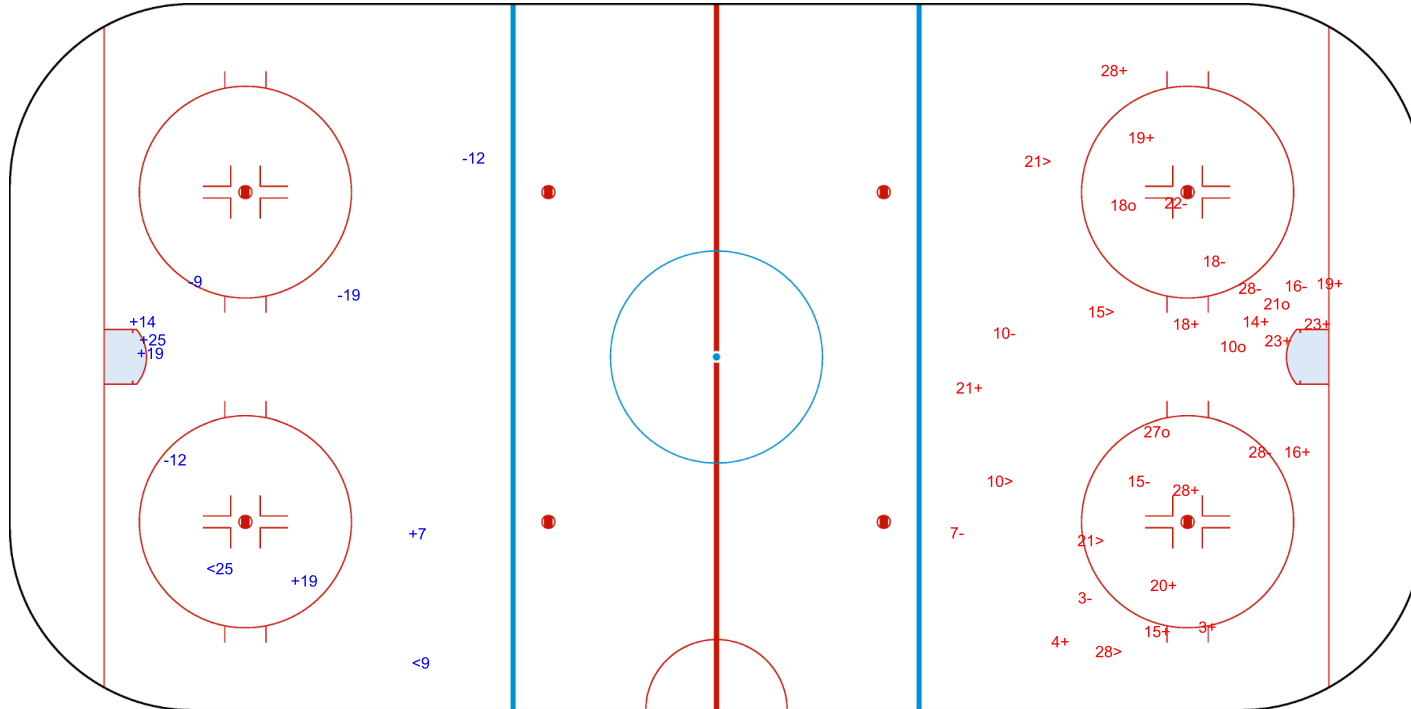

Shots by ROU

Goals (o): 0    SSG (+): 5  
 SSP (<): 2    SPG (-): 4

GK 1 of POL

**2nd Period**

Shots by POL

Goals (o): 4    SSG (+): 14  
 SSP (>): 5    SPG (-): 9

GK 30 of ROU

Shots by POL

Goals (o): 2    SSG (+): 7  
SSP (-): 6    SPG (-): 2

o22

GK 30 of ROU

o19

ENG

ROU → 3rd Period ← POL

Shots by ROU

Goals (o): 1    SSG (+): 7  
SSP (>): 2    SPG (-): 1