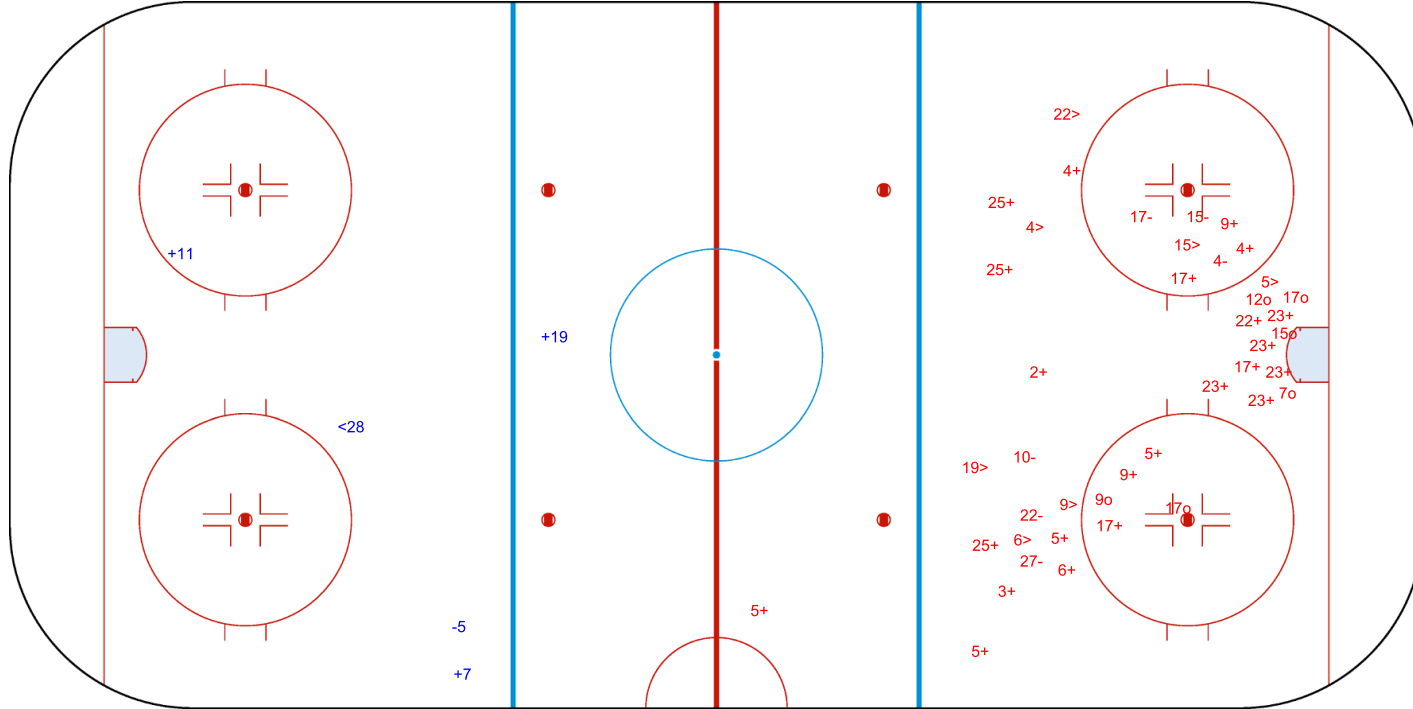

Shots by SWE

Goals (o): 0   SSG (+): 3
SSP (-): 1   SPG (-): 1

GK 29 of CAN

Period: 3

Shots by CAN

Goals (o): 6   SSG (+): 23
SSP (>): 7   SPG (-): 6

GK 30 of SWE

Legend:					
GK	Goalkeeper	SPG	Shots past goal	SSG	Shots saved by goalkeeper
				SSP	Shots saved by player