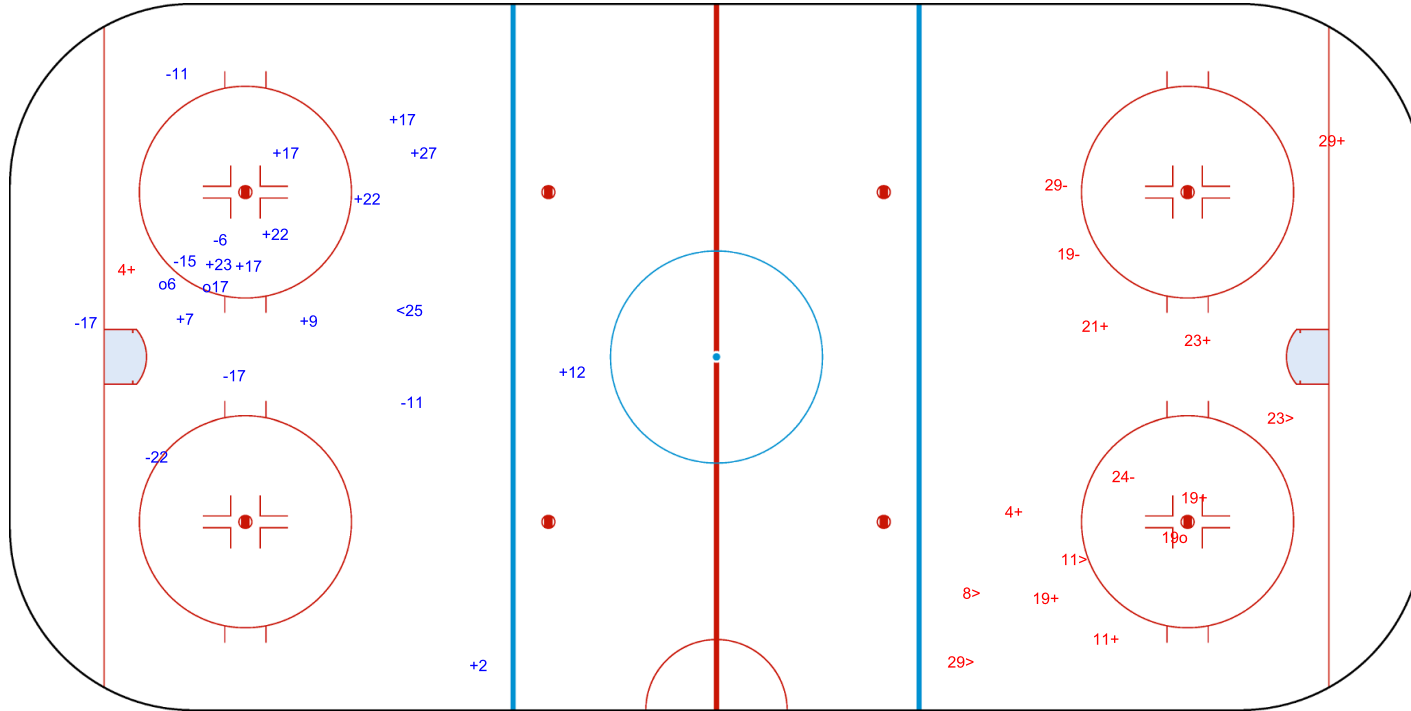

SHOT CHART
 CAN - SWE

Shots by SWE
 Goals (o): 0
 SSP (<): 4

SSG (+): 5
 SPG (-): 3

GK 29 of CAN

Period: 1

Shots by CAN
 Goals (o): 0
 SSP (>): 9

SSG (+): 14
 SPG (-): 8

GK 30 of SWE

Shots by CAN

Goals (o): 2 SSG (+): 11
SSP (<): 1 SPG (-): 7

GK 30 of SWE

Period: 2

Shots by SWE

Goals (o): 1 SSG (+): 8
SSP (>): 4 SPG (-): 3

GK 29 of CAN

Shots by SWE