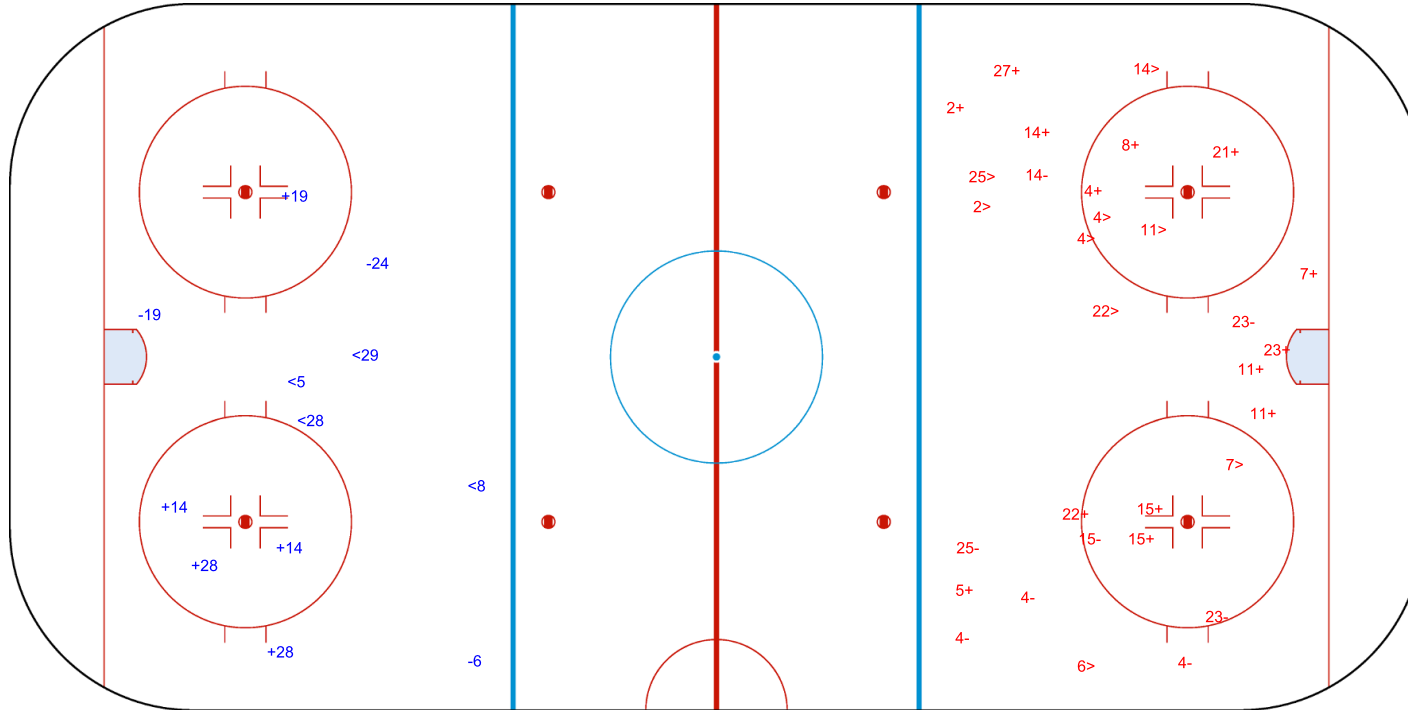

SHOT CHART
 CAN - SWE

Shots by SWE
 Goals (o): 0
 SSP (<): 4

SSG (+): 5
 SPG (-): 3

GK 29 of CAN

Period: 1

Shots by CAN
 Goals (o): 0
 SSP (>): 9

SSG (+): 14
 SPG (-): 8

GK 30 of SWE

Shots by CAN

Goals (o): 2 SSG (+): 11
SSP (<): 1 SPG (-): 7

GK 30 of SWE

Period: 2

Shots by SWE

Goals (o): 1 SSG (+): 8
SSP (>): 4 SPG (-): 3

GK 29 of CAN

Shots by SWE