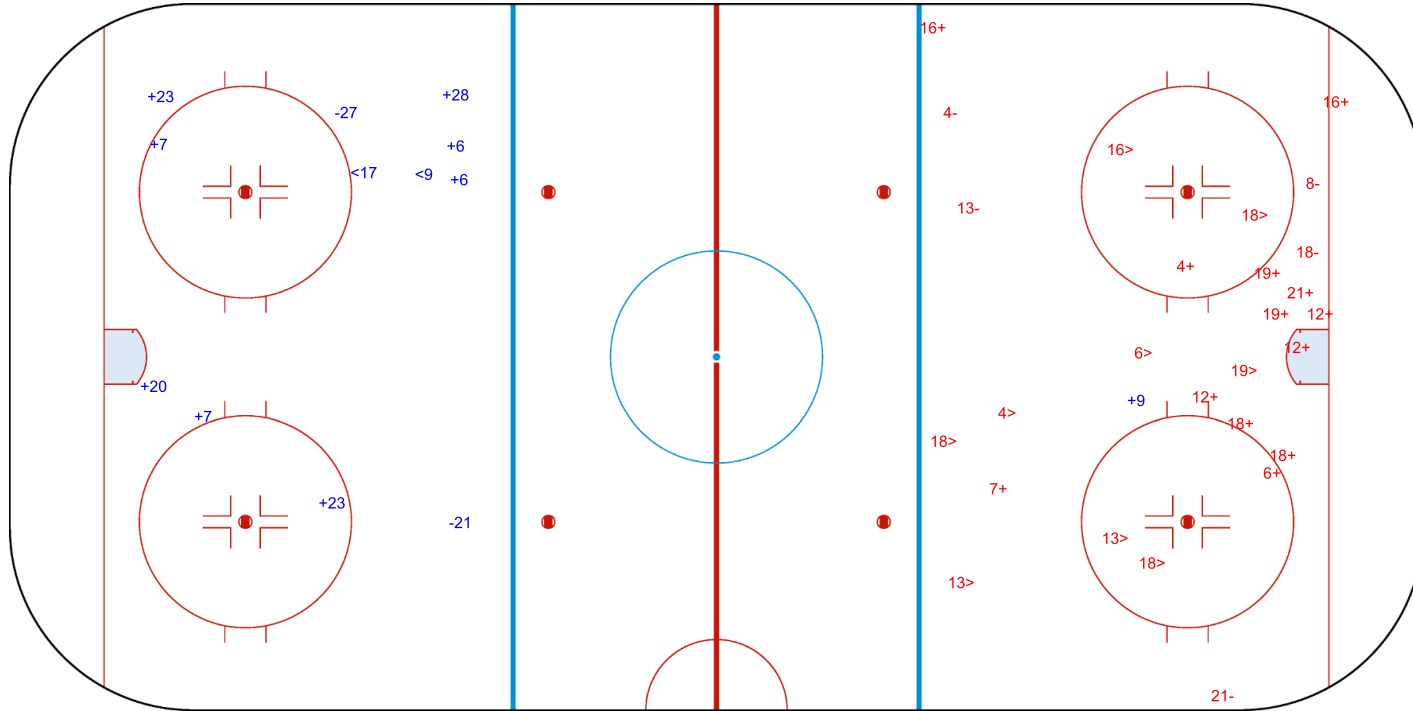

SHOT CHART
LAT - SUI

Shots by SUI
Goals (o): 2
SSG (+): 8
SSP (-): 7

GK 25 of LAT

Period: 1

Shots by LAT
Goals (o): 0
SSP (>): 8
SSG (+): 14
SPG (-): 3

GK 30 of SUI

Shots by LAT
 Goals (o): 2
 SSP (<): 6
 SSG (+): 12
 SPG (-): 3

GK 30 of SUI

Period: 2

Shots by SUI
 Goals (o): 2
 SSP (>): 4
 SSG (+): 8
 SPG (-): 7

GK 20 of LAT

GK 25 of LAT

Shots by SUI
 Goals (o): 0 SSG (+): 9
 SSP (-): 2 SPG (-): 2

GK 20 of LAT

LAT

Period: 3

SUI

Shots by LAT
 Goals (o): 0 SSG (+): 13
 SSP (>): 9 SPG (-): 5

GK 30 of SUI

Legend:	
GK	Goalkeeper
SPG	Shots past goal
SSG	Shots saved by goalkeeper
SSP	Shots saved by player