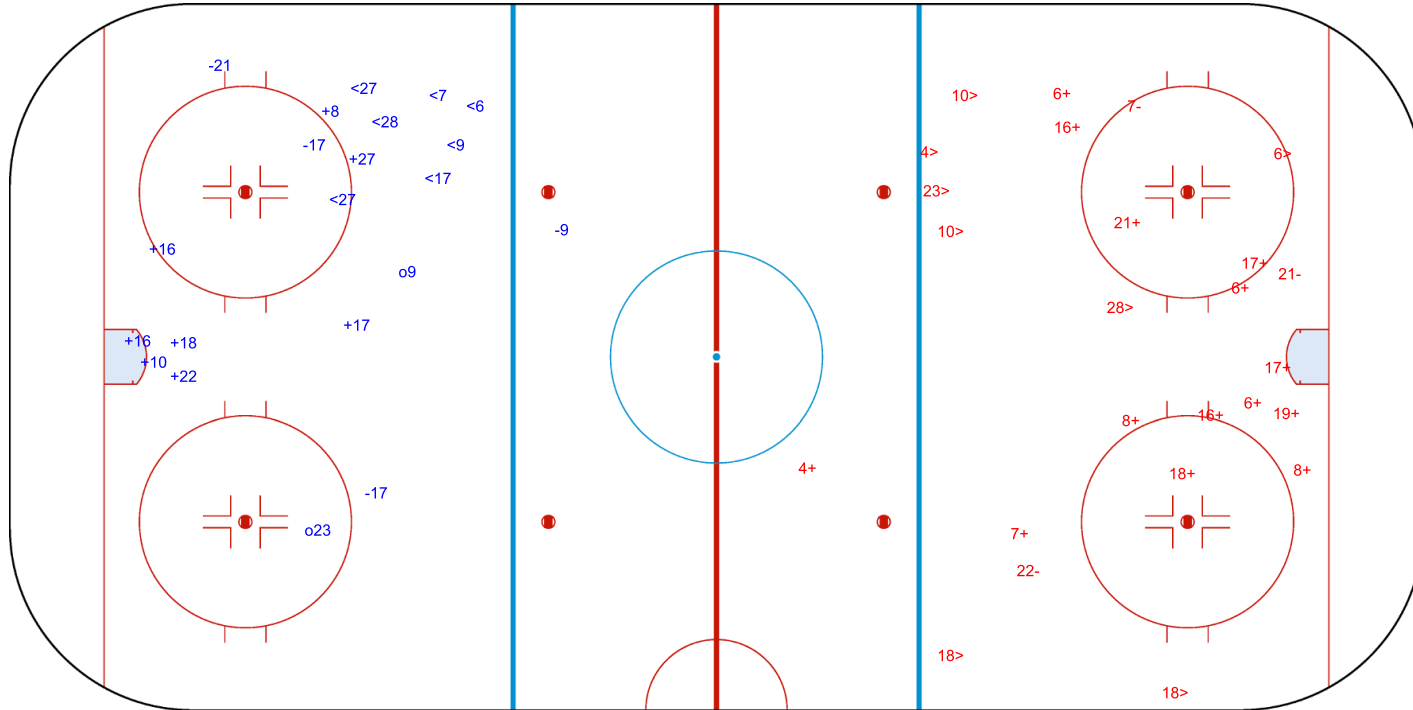

SHOT CHART
LAT - SUI

Shots by SUI
Goals (o): 2
SSG (+): 8
SSP (-): 7

GK 25 of LAT

Period: 1

Shots by LAT
Goals (o): 0
SSP (>): 8
SSG (+): 14
SPG (-): 3

GK 30 of SUI

Shots by LAT
 Goals (o): 2
 SSP (<): 6
 SSG (+): 12
 SPG (-): 3

GK 30 of SUI

Period: 2

Shots by SUI
 Goals (o): 2
 SSP (>): 4
 SSG (+): 8
 SPG (-): 7

GK 20 of LAT

GK 25 of LAT

Shots by SUI
 Goals (o): 0 SSG (+): 9
 SSP (-): 2 SPG (-): 2

GK 20 of LAT

LAT