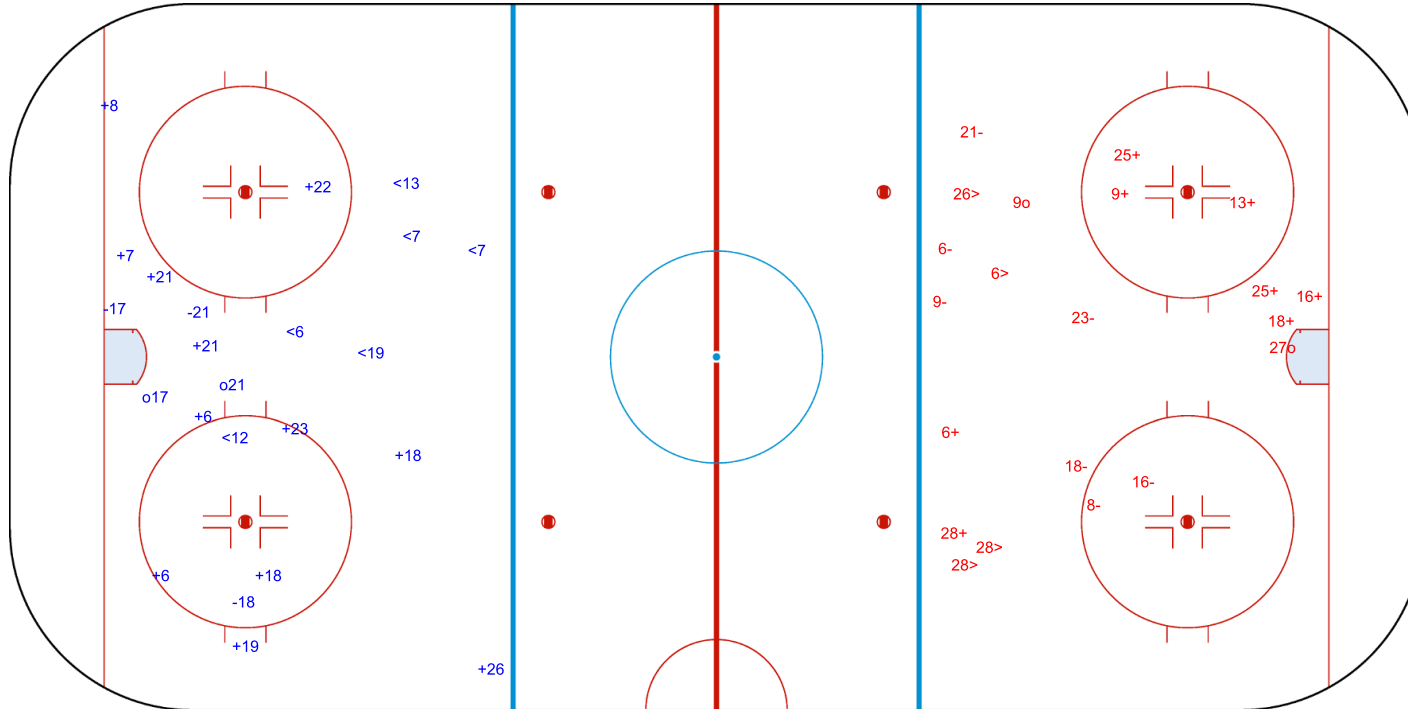

SHOT CHART
LAT - SUI

Shots by SUI
Goals (o): 2
SSG (+): 8
SSP (-): 7

GK 25 of LAT

Period: 1

Shots by LAT
Goals (o): 0
SSP (>): 8
SSG (+): 14
SPG (-): 3

GK 30 of SUI

Shots by LAT
 Goals (o): 2
 SSP (<): 6
 SSG (+): 12
 SPG (-): 3

GK 30 of SUI

Period: 2

Shots by SUI
 Goals (o): 2
 SSP (>): 4
 SSG (+): 8
 SPG (-): 7

GK 20 of LAT

GK 25 of LAT

Shots by SUI
 Goals (o): 0 SSG (+): 9
 SSP (-): 2 SPG (-): 2

GK 20 of LAT

LAT