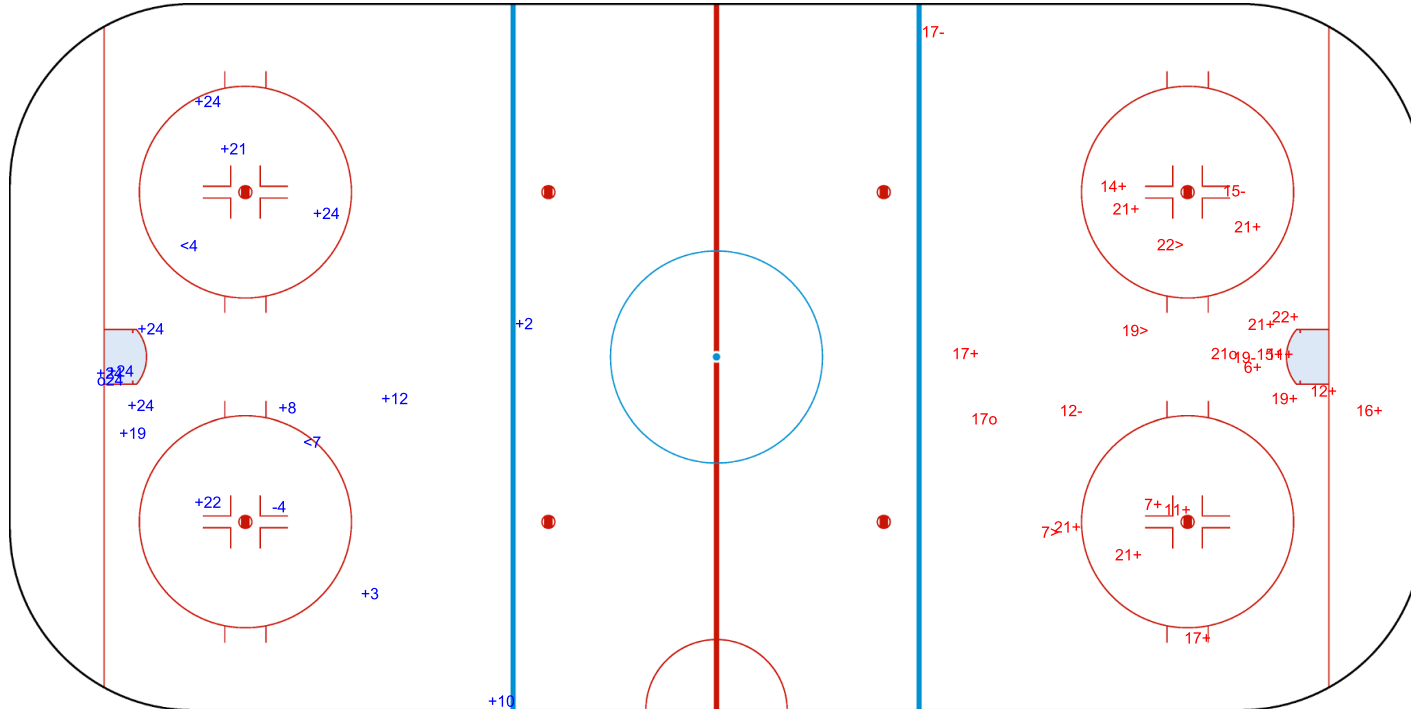

GK 1 of BIH

BIH → 3rd Period ← RSA

Shots by BIH

Goals (o): 2 SSG (+): 17
SSP (>): 3 SPG (-): 4

GK 20 of RSA

| Legend: | |
|------------|---------------------------|
| GK | Goalkeeper |
| SPG | Shots past goal |
| SSG | Shots saved by goalkeeper |
| SSP | Shots saved by player |