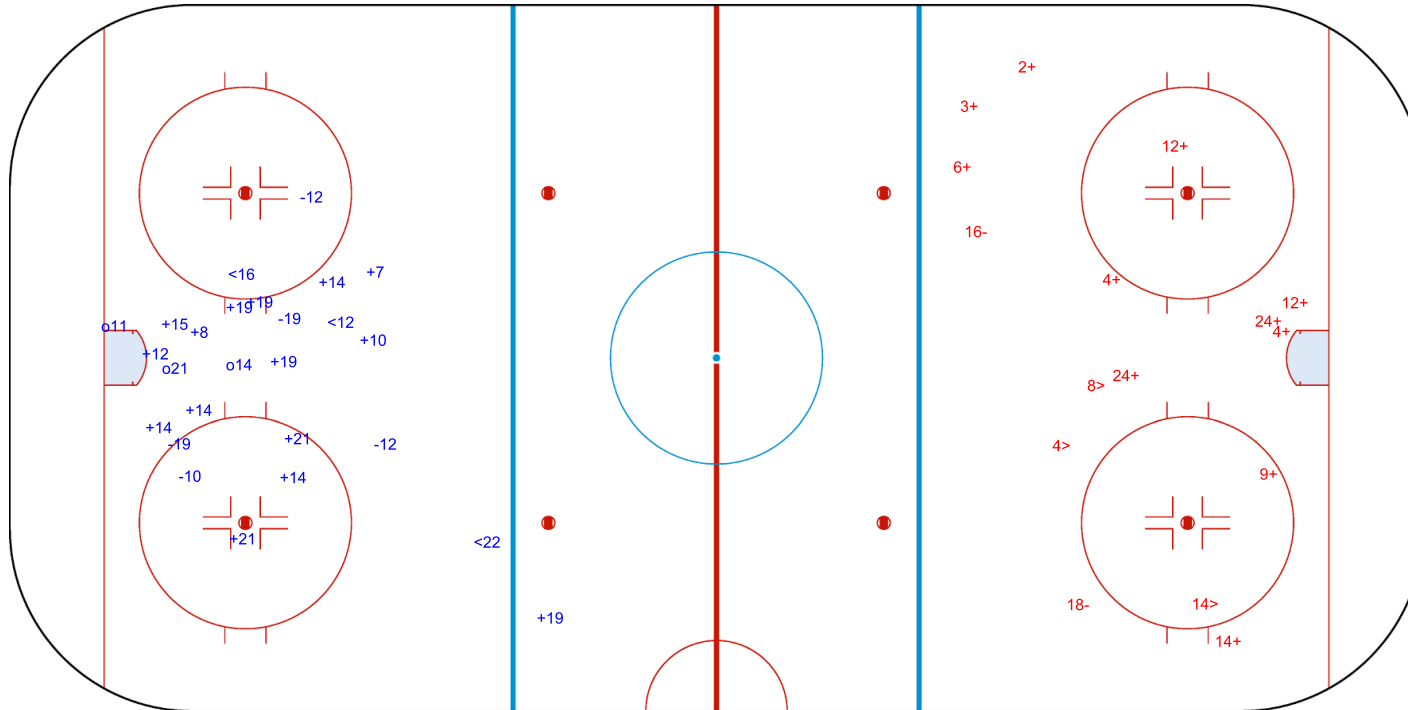

SHOT CHART
BIH - RSA

Shots by RSA
Goals (o): 1
SSP (<): 4

SSG (+): 3
SPG (-): 1

GK 1 of BIH

1st Period

Shots by BIH
Goals (o): 4
SSP (>): 3

SSG (+): 13
SPG (-): 4

GK 20 of RSA

Shots by BIH
Goals (o): 3 SSG (+): 15
SSP (<): 3 SPG (-): 5

GK 20 of RSA

RSA → 2nd Period ← BIH

Shots by RSA
Goals (o): 0 SSG (+): 11
SSP (>): 3 SPG (-): 2

GK 1 of BIH

Shots by RSA

Goals (o): 1 SSG (+): 14
SSP (-): 2 SPG (-): 1