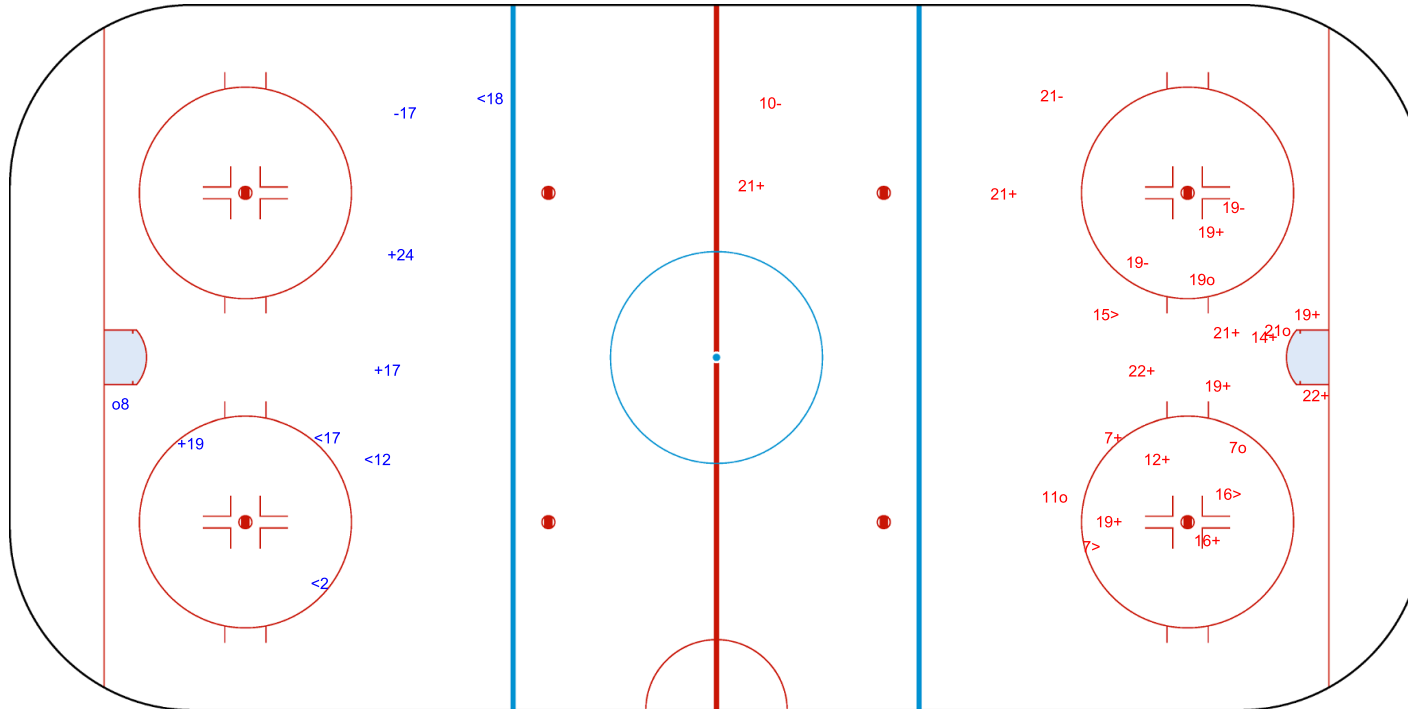

SHOT CHART
BIH - RSA

Shots by RSA
Goals (o): 1
SSP (<): 4

SSG (+): 3
SPG (-): 1

GK 1 of BIH

1st Period

Shots by BIH
Goals (o): 4
SSP (>): 3

SSG (+): 13
SPG (-): 4

GK 20 of RSA

Shots by BIH
Goals (o): 3 SSG (+): 15
SSP (<): 3 SPG (-): 5

GK 20 of RSA

RSA → 2nd Period ← BIH

Shots by RSA
Goals (o): 0 SSG (+): 11
SSP (>): 3 SPG (-): 2

GK 1 of BIH

Shots by RSA

Goals (o): 1 SSG (+): 14
SSP (-): 2 SPG (-): 1