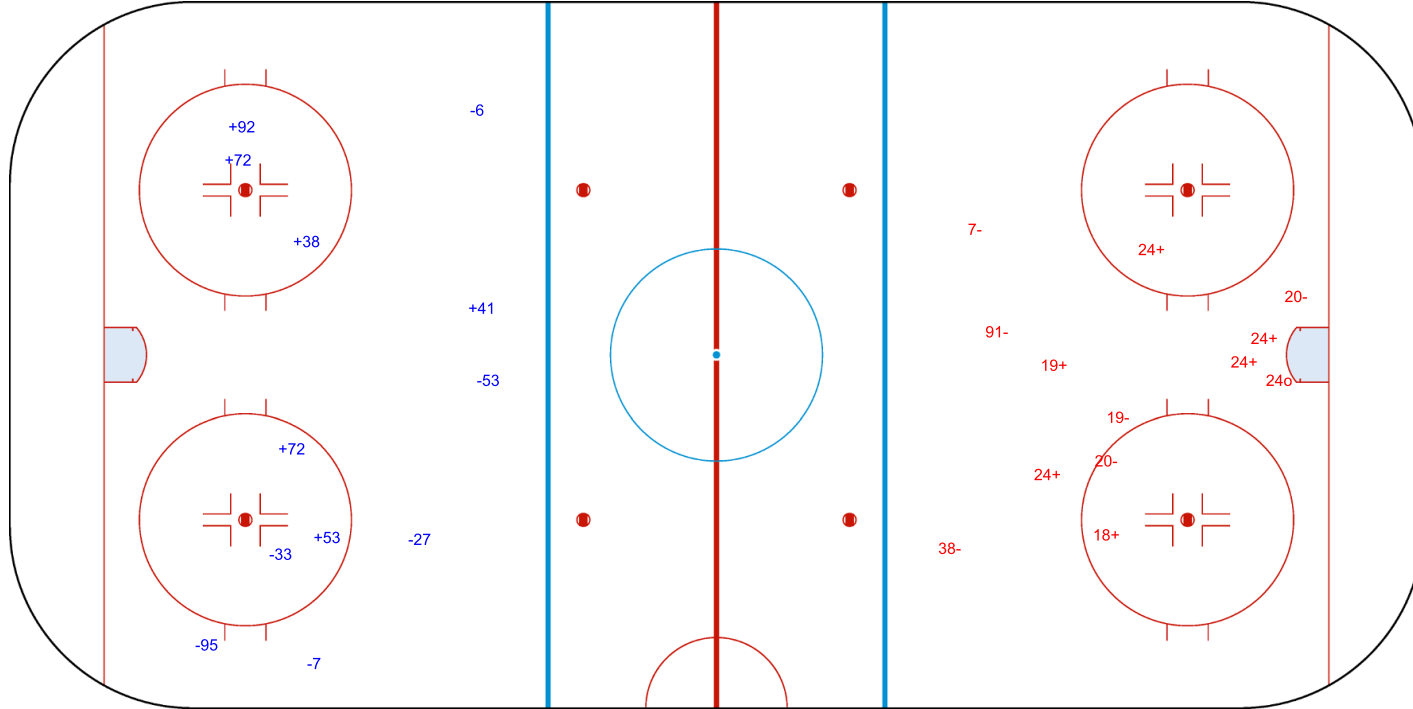

Shots by GER

Goals (o): 0   SSG (+): 6
SSP (<): 0   SPG (-): 6

GK 31 of SWE

SWE → 3rd Period ← GER

Shots by SWE

Goals (o): 1   SSG (+): 6
SSP (>): 0   SPG (-): 6

GK 35 of GER

Legend:		
GK	Goalkeeper	
SPG	Shots past goal	
SSG	Shots saved by goalkeeper	
SSP	Shots saved by player