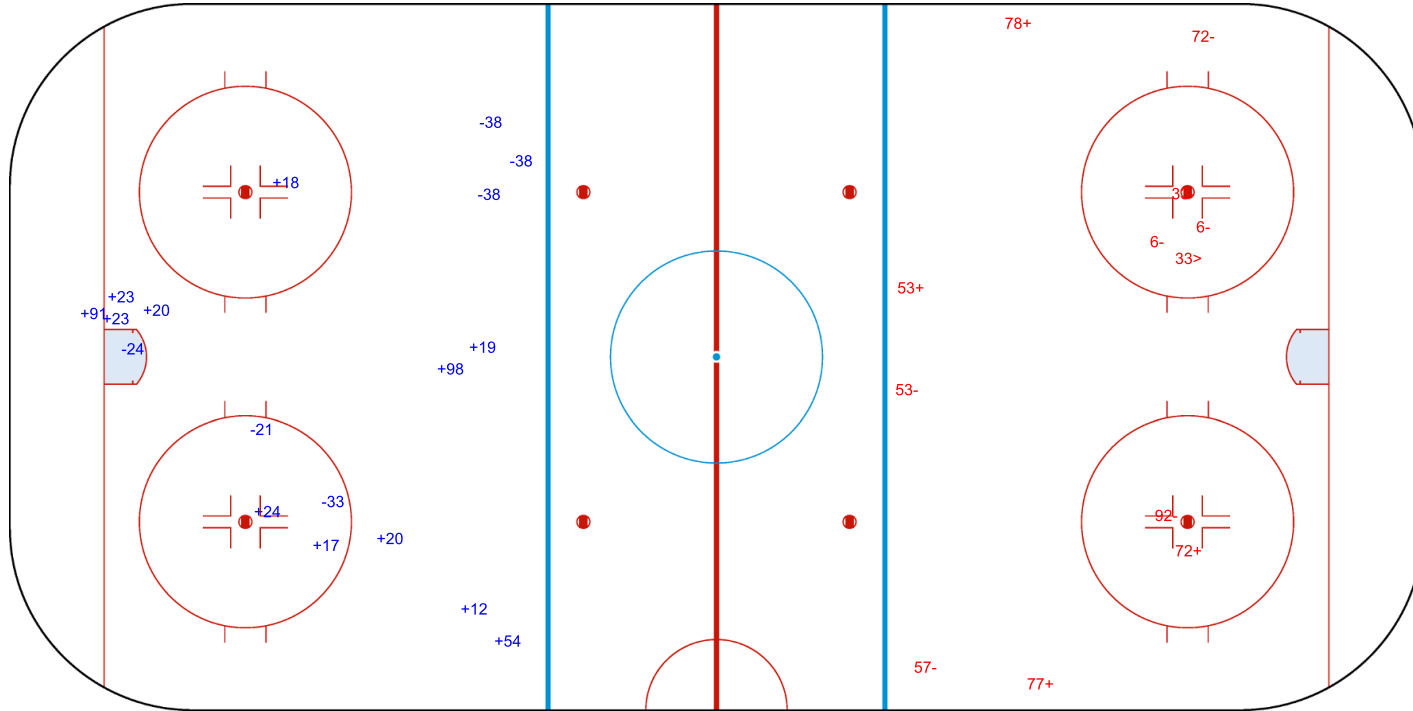

GK 35 of GER

GER → 2nd Period ← SWE

Shots by GER

Goals (o): 0 SSG (+): 4
SSP (>): 1 SPG (-): 7

GK 31 of SWE

Shots by GER

Goals (o): 0 SSG (+): 6
SSP (<): 0 SPG (-): 6

GK 31 of SWE