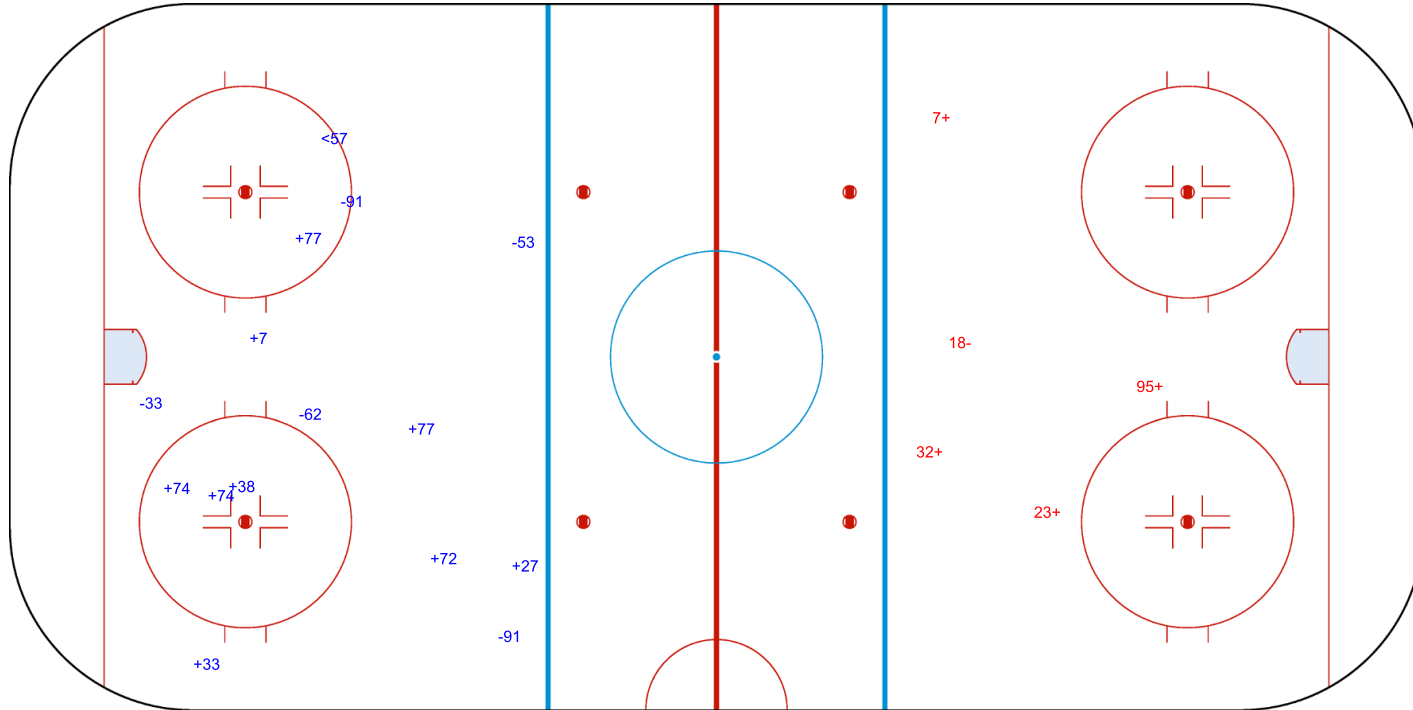

SHOT CHART
SWE - GER

Shots by GER
Goals (o): 0 SSG (+): 9
SSP (-): 1 SPG (-): 5

GK 31 of SWE

SWE → 1st Period ← GER

Shots by SWE
Goals (o): 0 SSG (+): 4
SSP (>): 0 SPG (-): 1

GK 35 of GER

Shots by SWE

Goals (o): 0 SSG (+): 12
SSP (<): 0 SPG (-): 6