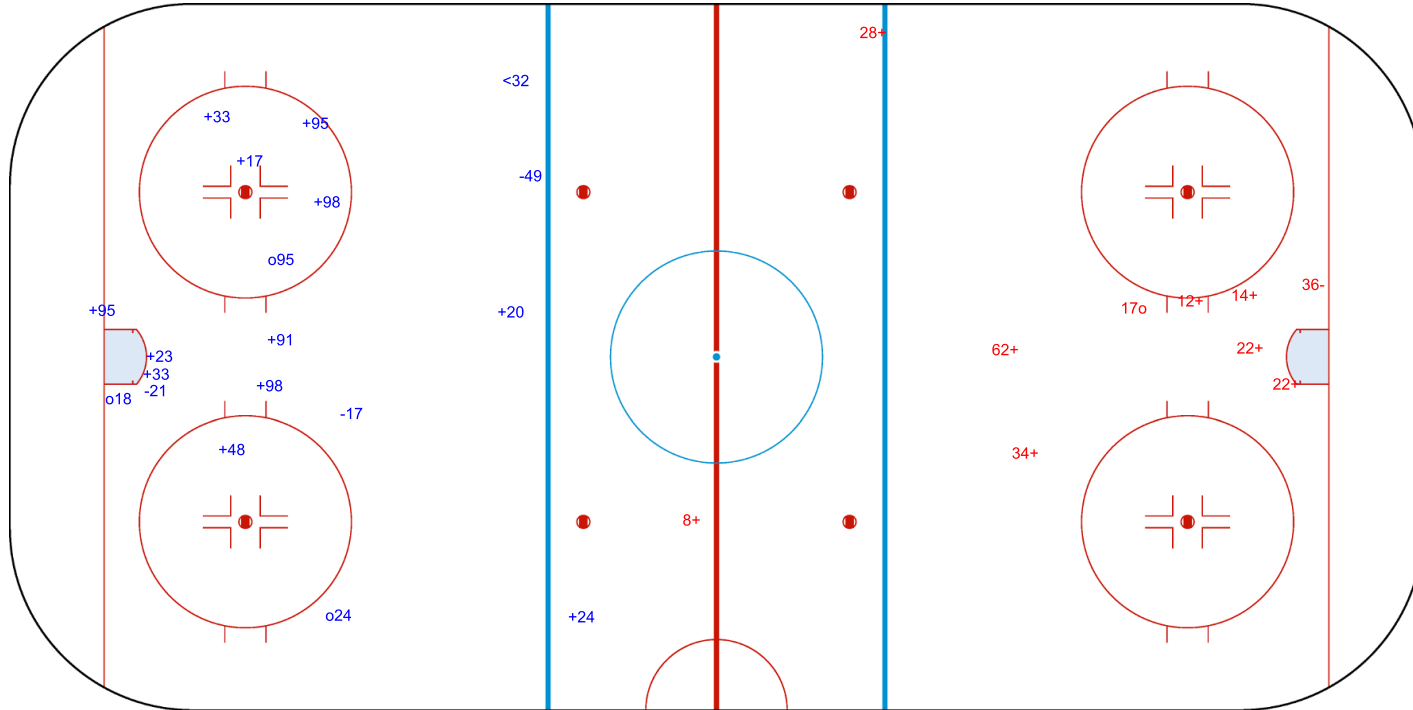

SHOT CHART
HUN - SWE

Shots by SWE
Goals (o): 3   SSG (+): 12
SSP (<): 1   SPG (-): 3

GK 35 of HUN

HUN → 1st Period ← SWE

Shots by HUN
Goals (o): 1   SSG (+): 8
SSP (>): 0   SPG (-): 1

GK 30 of SWE