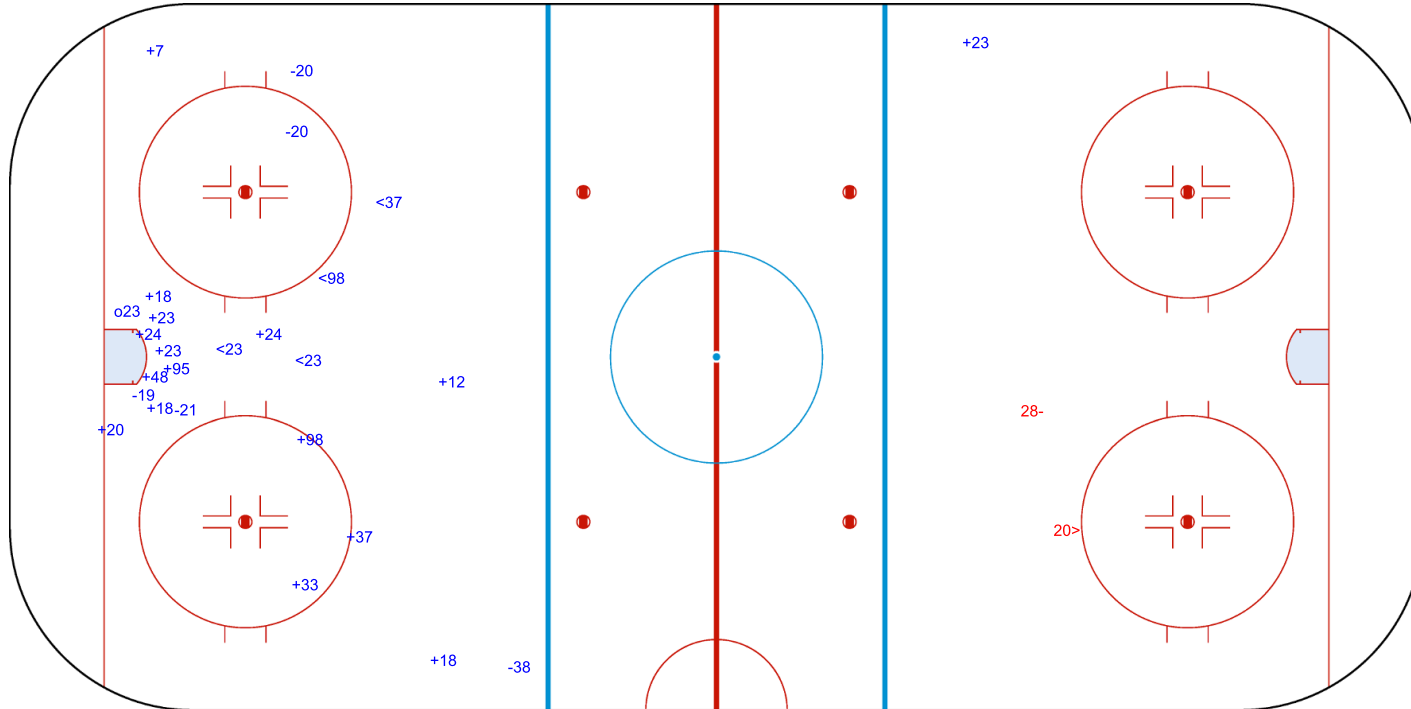

SHOT CHART  
HUN - SWE

Shots by SWE  
Goals (o): 3      SSG (+): 12  
SSP (<): 1      SPG (-): 3

GK 35 of HUN

HUN → 1st Period ← SWE

Shots by HUN  
Goals (o): 1      SSG (+): 8  
SSP (>): 0      SPG (-): 1

GK 30 of SWE

Shots by SWE

Goals (o): 1    SSG (+): 16  
SSP (<): 4    SPG (-): 5

GK 35 of HUN

3rd Period

Shots by HUN

Goals (o): 0    SSG (+): 0  
SSP (>): 1    SPG (-): 1

GK 30 of SWE