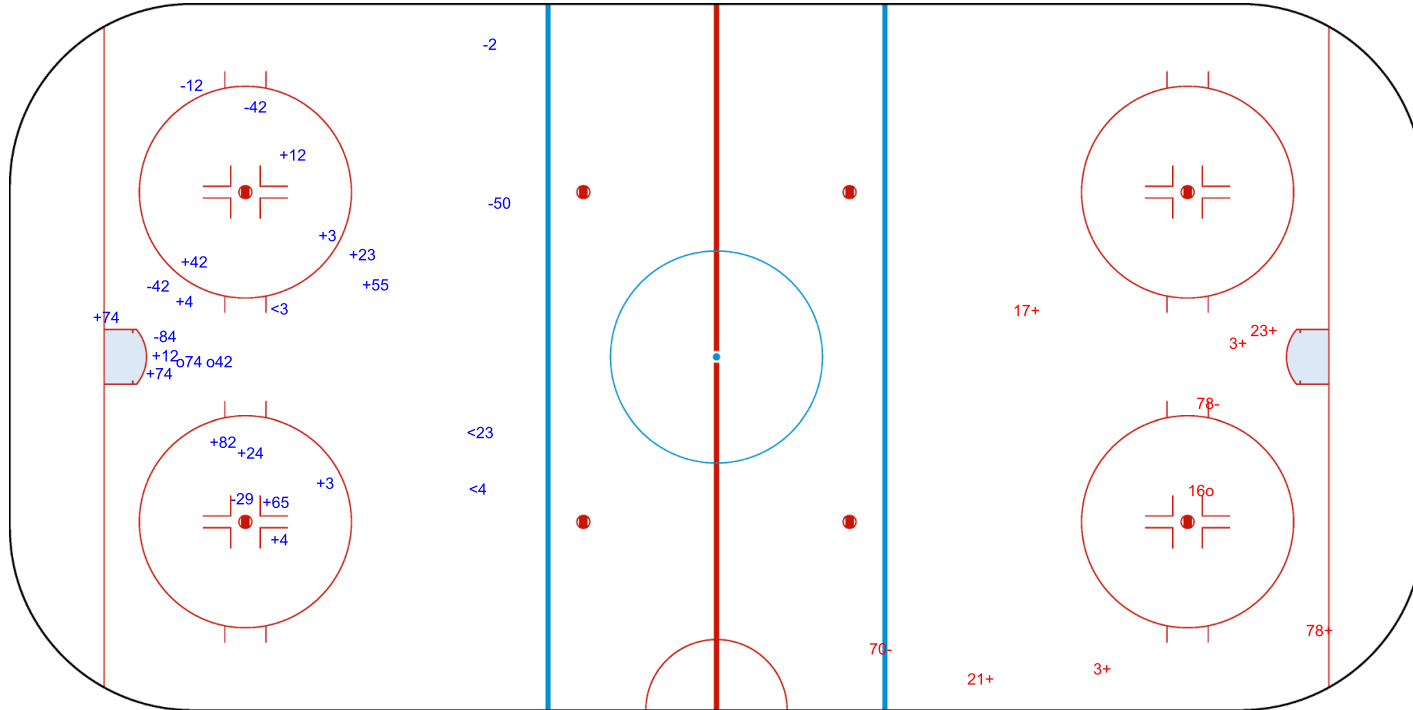

SHOT CHART
AUT - FIN

Shots by FIN
Goals (o): 2 SSG (+): 14
SSP (<): 3 SPG (-): 7

GK 31 of AUT

AUT → 1st Period ← FIN

Shots by AUT
Goals (o): 1 SSG (+): 6
SSP (>): 0 SPG (-): 2

GK 33 of FIN

Shots by AUT

Goals (o): 0