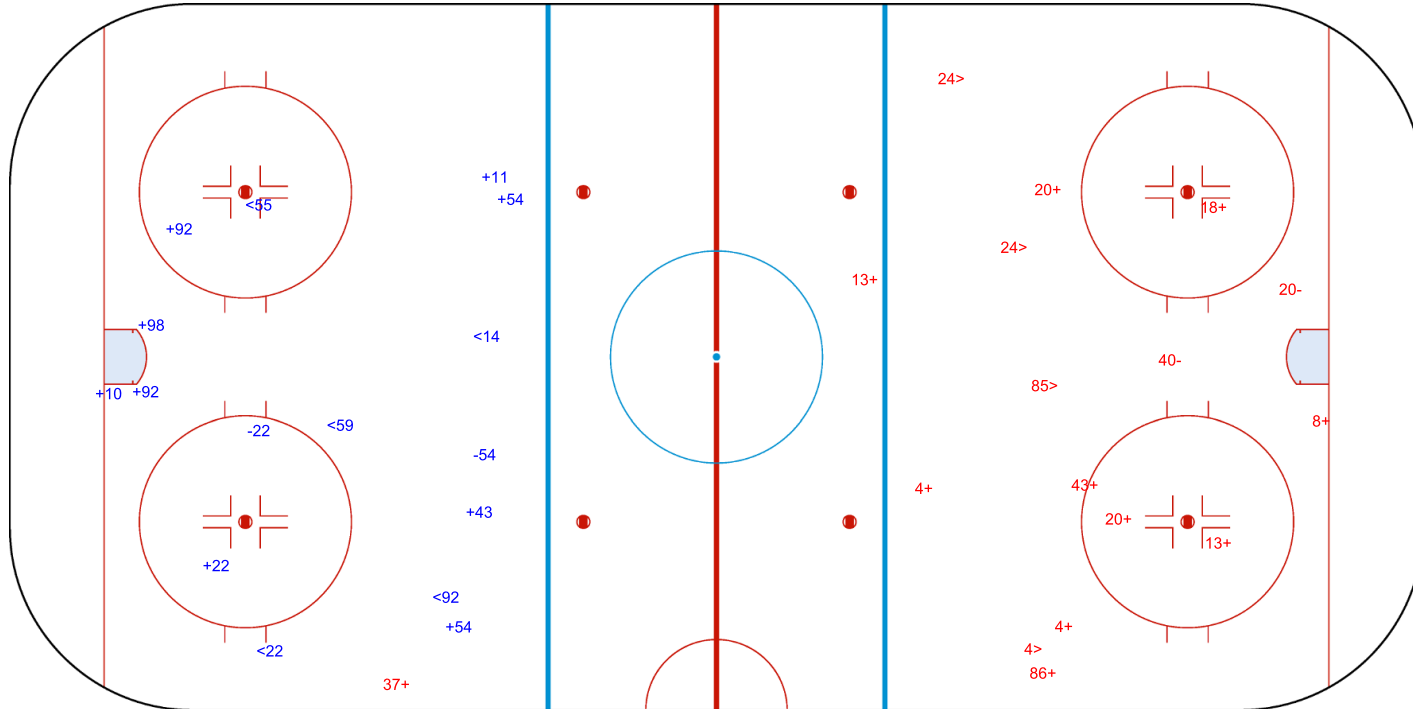

SHOT CHART
NOR - SUI

Shots by NOR
Goals (o): 0
SSP (<): 2
SSG (+): 1
SPG (-): 1

GK 29 of SUI

SUI → 1st Period ← NOR

Shots by SUI
Goals (o): 2
SSP (>): 6
SSG (+): 10
SPG (-): 4

GK 31 of NOR

Shots by SUI
Goals (o): 0
SSP (<): 5
SSG (+): 9
SPG (-): 2

GK 31 of NOR

NOR → 2nd Period ← SUI

Shots by NOR
Goals (o): 0
SSP (>): 4
SSG (+): 11
SPG (-): 2

GK 29 of SUI

Shots by NOR

Goals (o): 0 SSG (+): 2
SSP (<): 5 SPG (-): 5

GK 29 of SUI

SUI → 3rd Period ← NOR