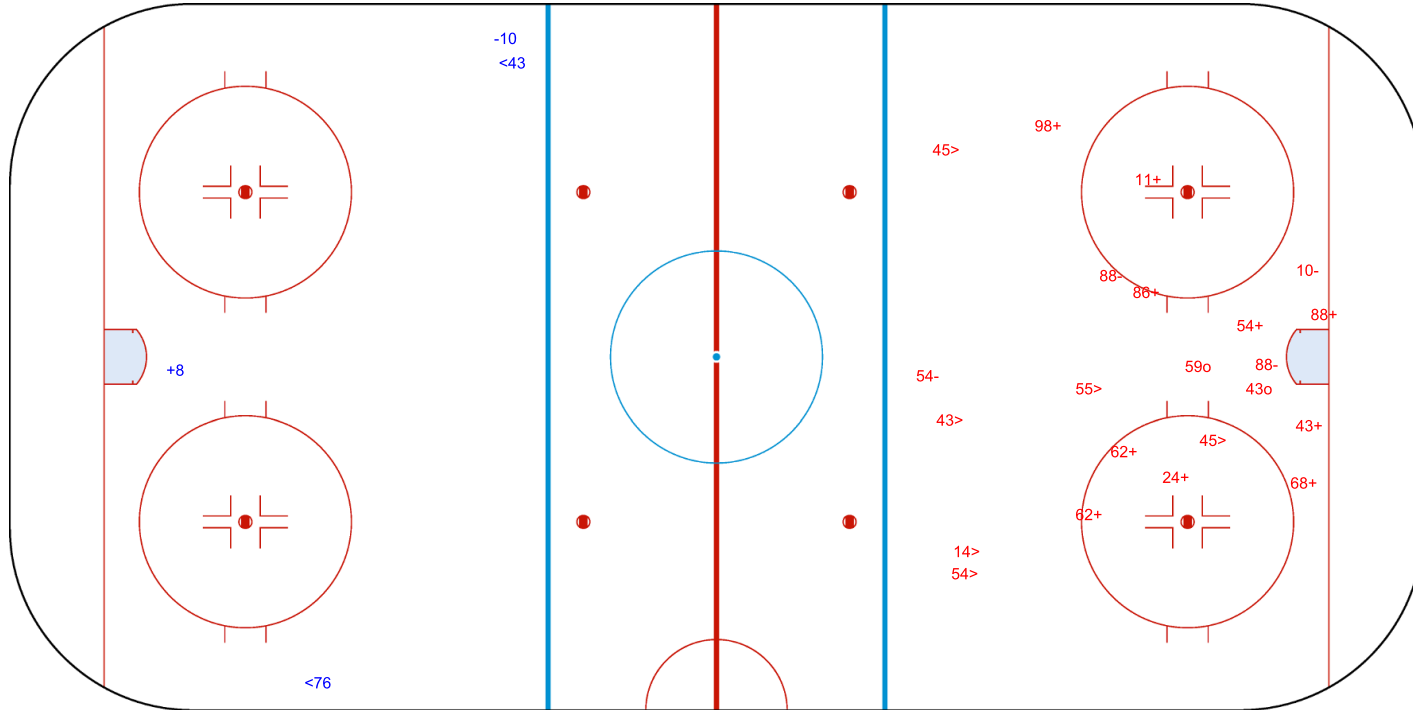

SHOT CHART
NOR - SUI

Shots by NOR
Goals (o): 0
SSP (<): 2
SSG (+): 1
SPG (-): 1

GK 29 of SUI

SUI → 1st Period ← NOR

Shots by SUI
Goals (o): 2
SSP (>): 6
SSG (+): 10
SPG (-): 4

GK 31 of NOR

Shots by SUI
Goals (o): 0
SSP (<): 5
SSG (+): 9
SPG (-): 2

GK 31 of NOR

NOR → 2nd Period ← SUI

Shots by NOR
Goals (o): 0
SSP (>): 4
SSG (+): 11
SPG (-): 2

GK 29 of SUI

Shots by NOR

Goals (o): 0 SSG (+): 2
SSP (<): 5 SPG (-): 5

GK 29 of SUI

SUI → 3rd Period ← NOR