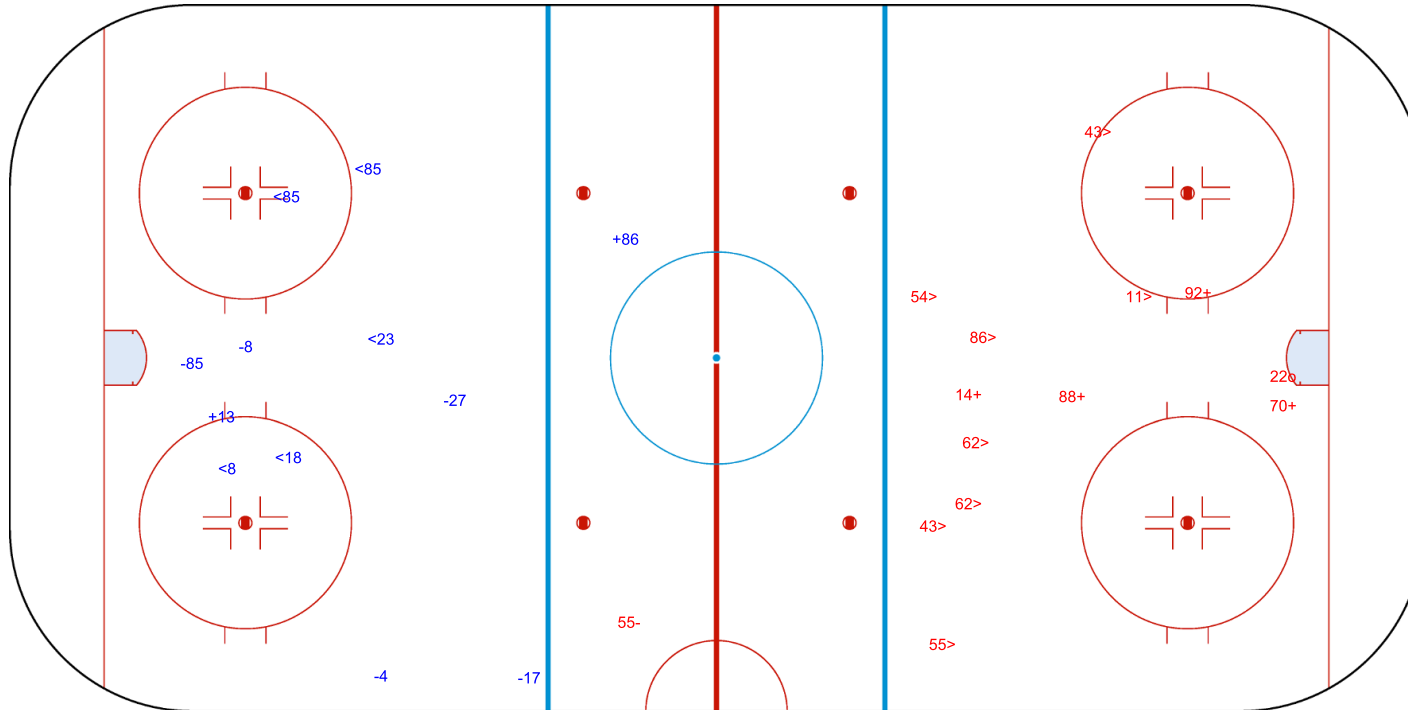

Shots by SUI

Goals (o): 1 SSG (+): 4
SSP (>): 8 SPG (-): 1

GK 31 of NOR

ENG

Legend:
ENG Empty net goal **GK** Goalkeeper **SPG** Shots past goal **SSG** Shots saved by goalkeeper **SSP** Shots saved by player