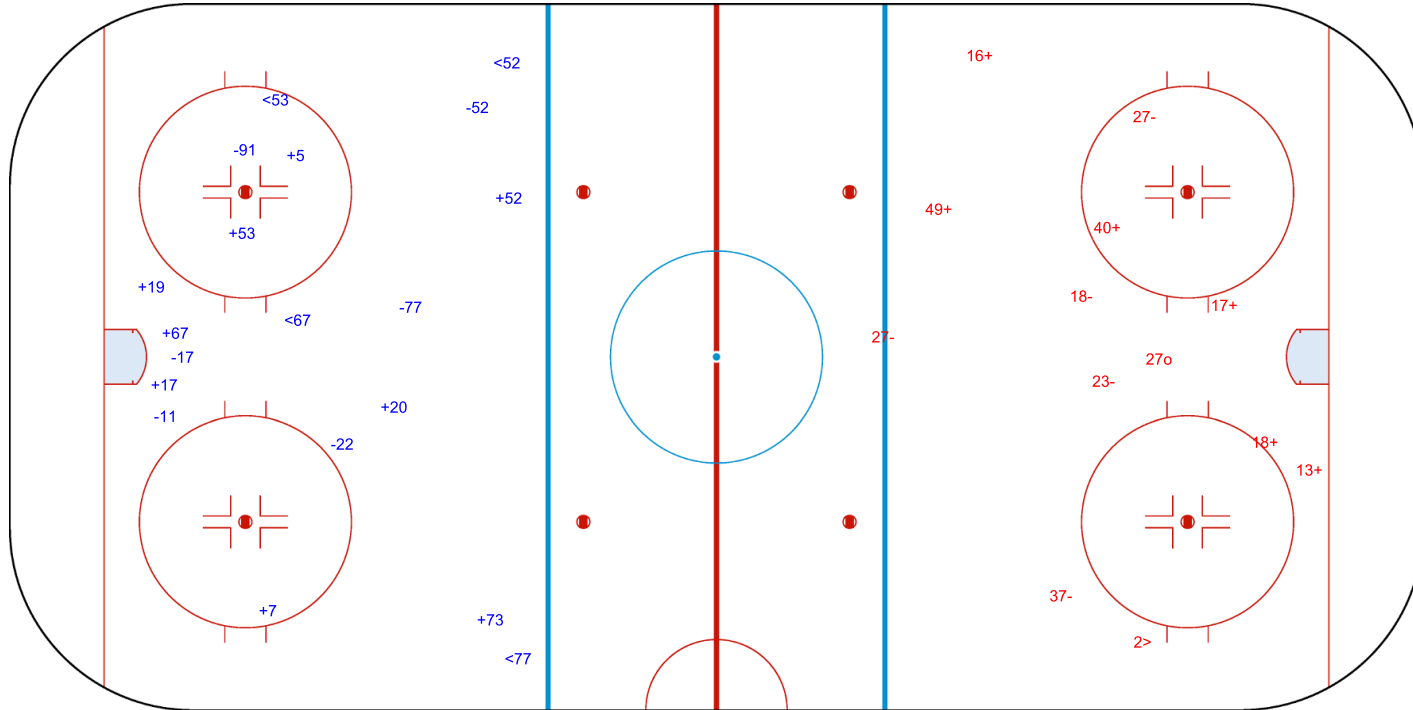

SHOT CHART
CAN - NOR

Shots by CAN
Goals (o): 0
SSG (+): 9
SSP (-): 4
SPG (-): 6

GK 31 of NOR

NOR → 1st Period ← CAN

Shots by NOR
Goals (o): 1
SSP (>): 1
SSG (+): 6
SPG (-): 5

GK 30 of CAN

Shots by NOR

Goals (o): 1 SSG (+): 8
SSP (<): 2 SPG (-): 1

GK 30 of CAN

2nd Period

Shots by CAN

Goals (o): 1 SSG (+): 9
SSP (>): 5 SPG (-): 3

GK 31 of NOR

Shots by CAN

Goals (o): 1 SSG (+): 10
SSP (-): 5 SPG (-): 3

GK 31 of NOR