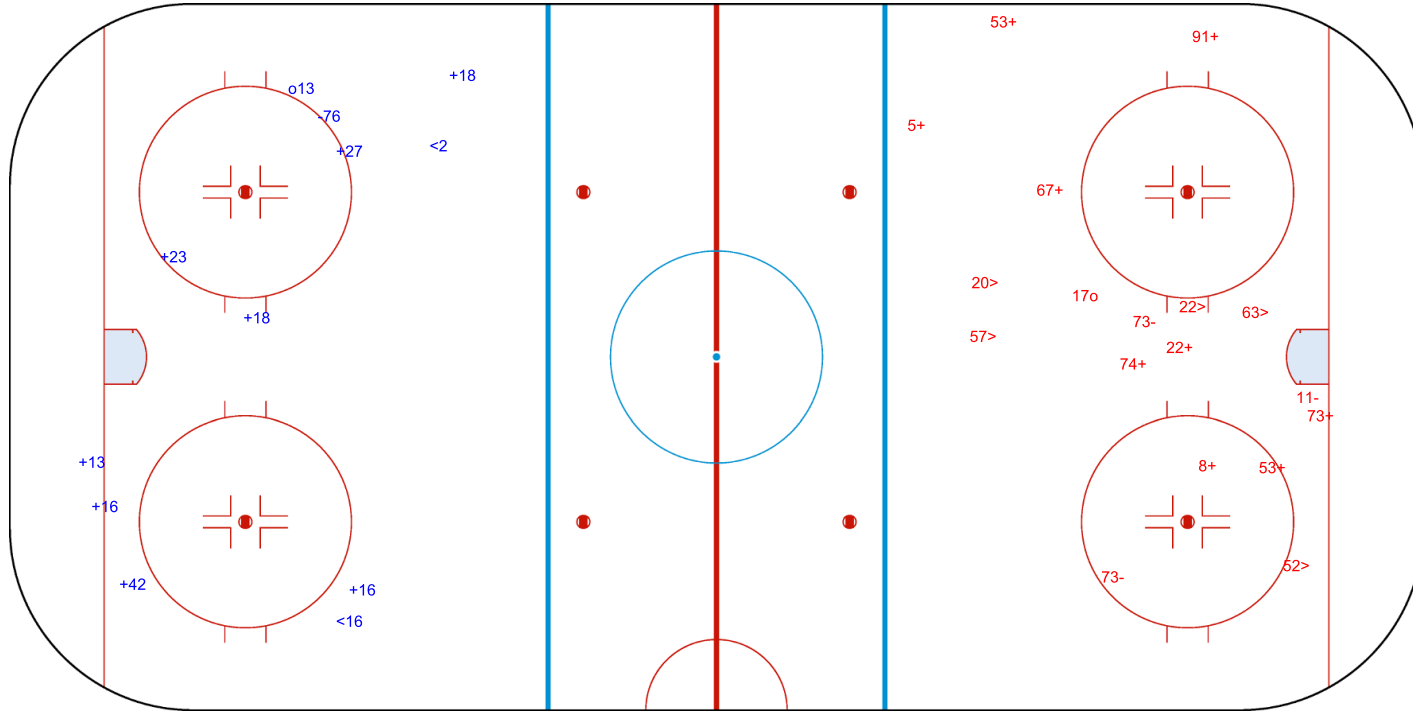

SHOT CHART
CAN - NOR

Shots by CAN
Goals (o): 0
SSG (+): 9
SSP (-): 4
SPG (-): 6

GK 31 of NOR

NOR → 1st Period ← CAN

Shots by NOR
Goals (o): 1
SSP (>): 1
SSG (+): 6
SPG (-): 5

GK 30 of CAN

Shots by NOR

Goals (o): 1 SSG (+): 8
SSP (<): 2 SPG (-): 1

GK 30 of CAN

2nd Period

Shots by CAN

Goals (o): 1 SSG (+): 9
SSP (>): 5 SPG (-): 3

GK 31 of NOR

Shots by CAN

Goals (o): 1 SSG (+): 10
SSP (-): 5 SPG (-): 3

GK 31 of NOR