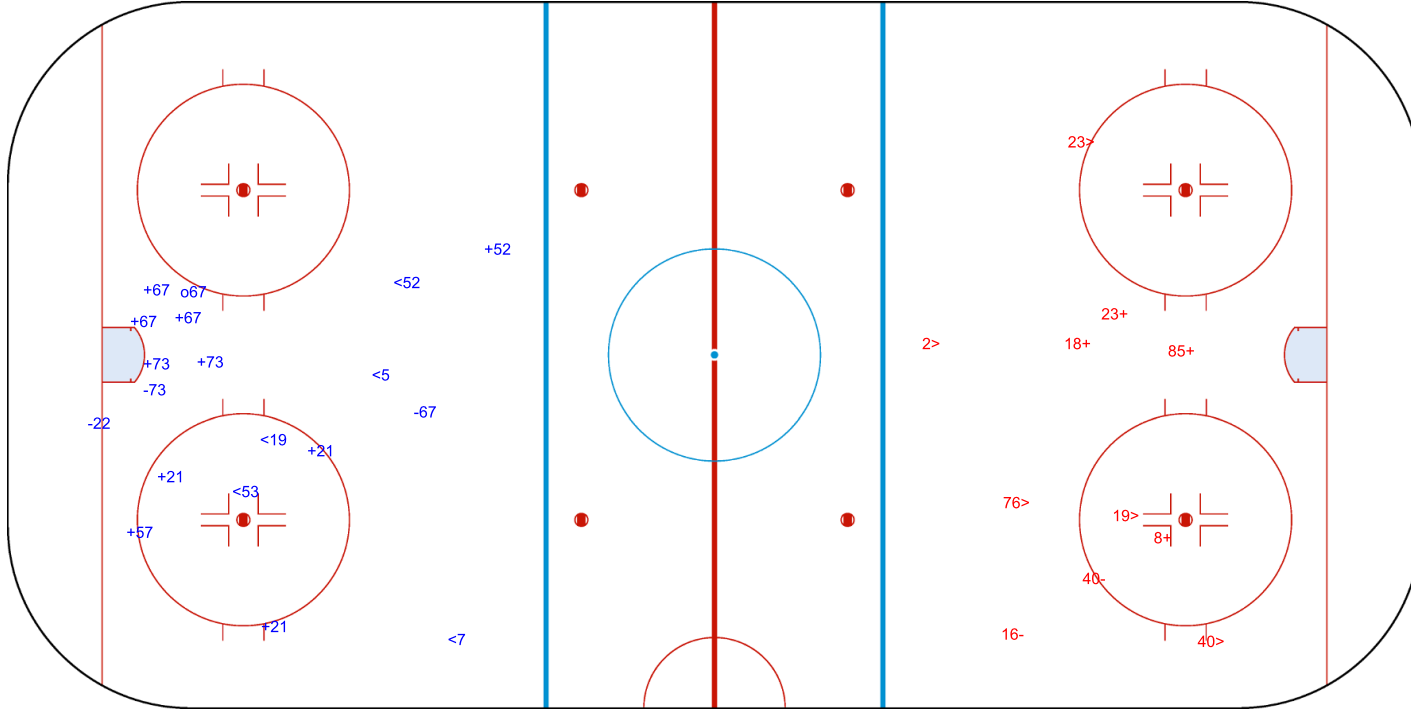

NOR

3rd Period

CAN

Shots by NOR

Goals (o): 0 SSG (+): 4
SSP (>): 5 SPG (-): 2

GK 30 of CAN

Shots by CAN

Goals (o): 0 SSG (+): 3
SSP (<): 0 SPG (-): 0