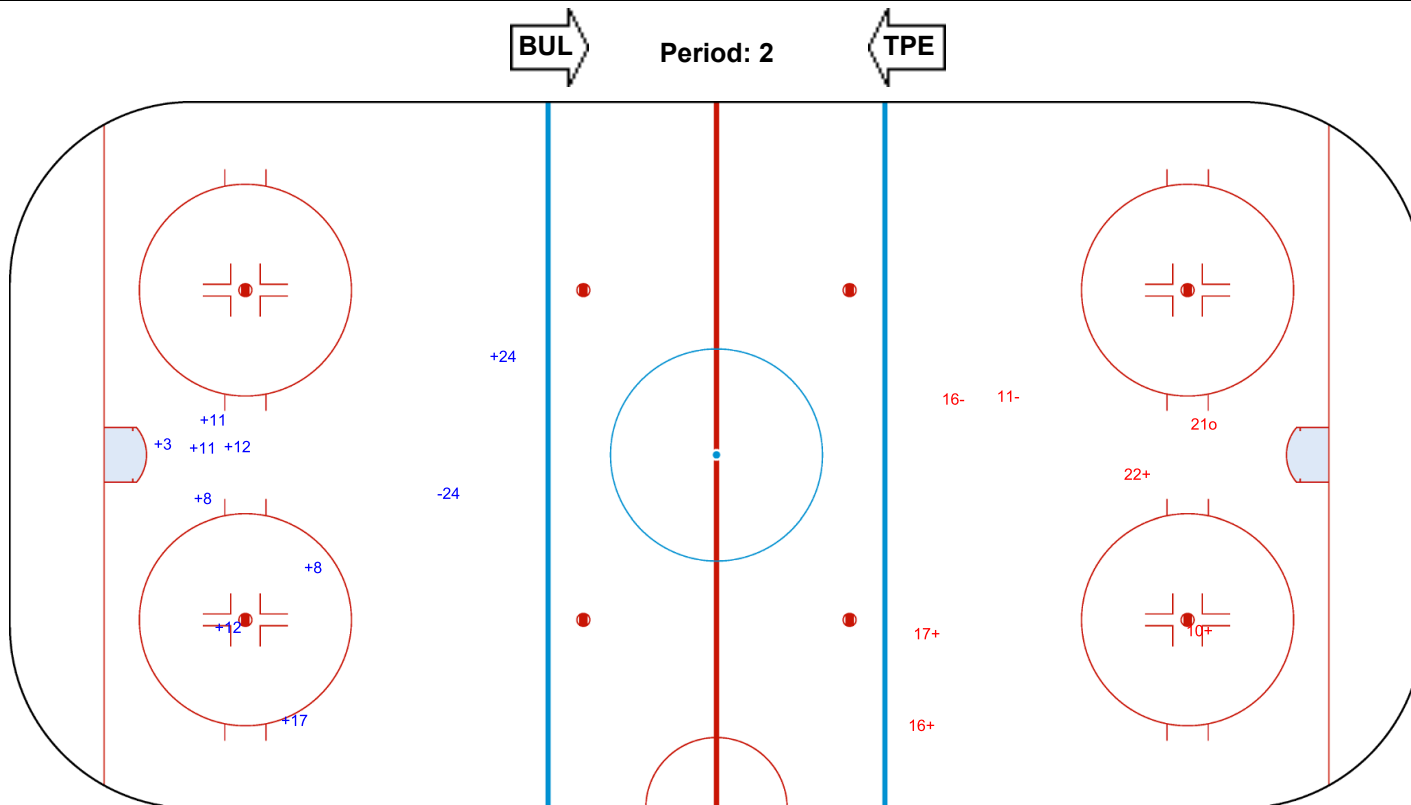

SHOT CHART  
BUL - TPE

Shots by BUL  
Goals (o): 2  
SSP (<): 1  
SSG (+): 10  
SPG (-): 3

GK 1 of TPE

TPE → Period: 1 ← BUL

Shots by TPE  
Goals (o): 1  
SSP (>): 0  
SSG (+): 3  
SPG (-): 1

GK 1 of BUL

Shots by TPE  
Goals (o): 0  
SSP (<): 0  
SSG (+): 9  
SPG (-): 1

GK 1 of BUL

Shots by BUL  
Goals (o): 1  
SSP (>): 0  
SSG (+): 4  
SPG (-): 2

GK 1 of TPE

Shots by BUL  
Goals (o): 5    SSG (+): 5  
SSP (<): 2    SPG (-): 2

o23

GK 1 of TPE

o10  
o3  
o12    o22

GK 20 of TPE