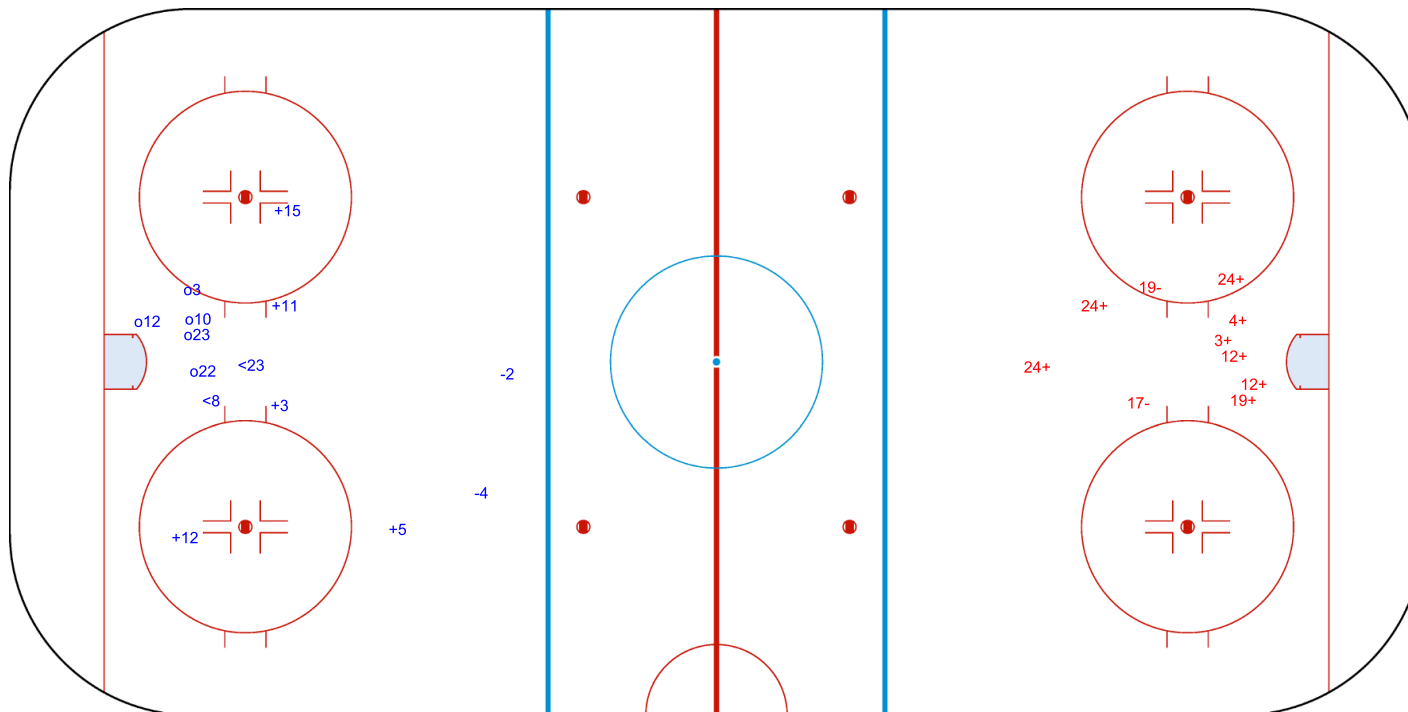

Shots by BUL
Goals (o): 5   SSG (+): 5
SSP (<): 2   SPG (-): 2

o23

GK 1 of TPE

o10
o3
o12   o22

GK 20 of TPE

TPE

Period: 3

BUL

Shots by TPE
Goals (o): 0   SSG (+): 8
SSP (>): 0   SPG (-): 2

GK 1 of BUL

Legend:			
GK	Goalkeeper	SPG	Shots past goal
SSG	Shots saved by goalkeeper	SSP	Shots saved by player