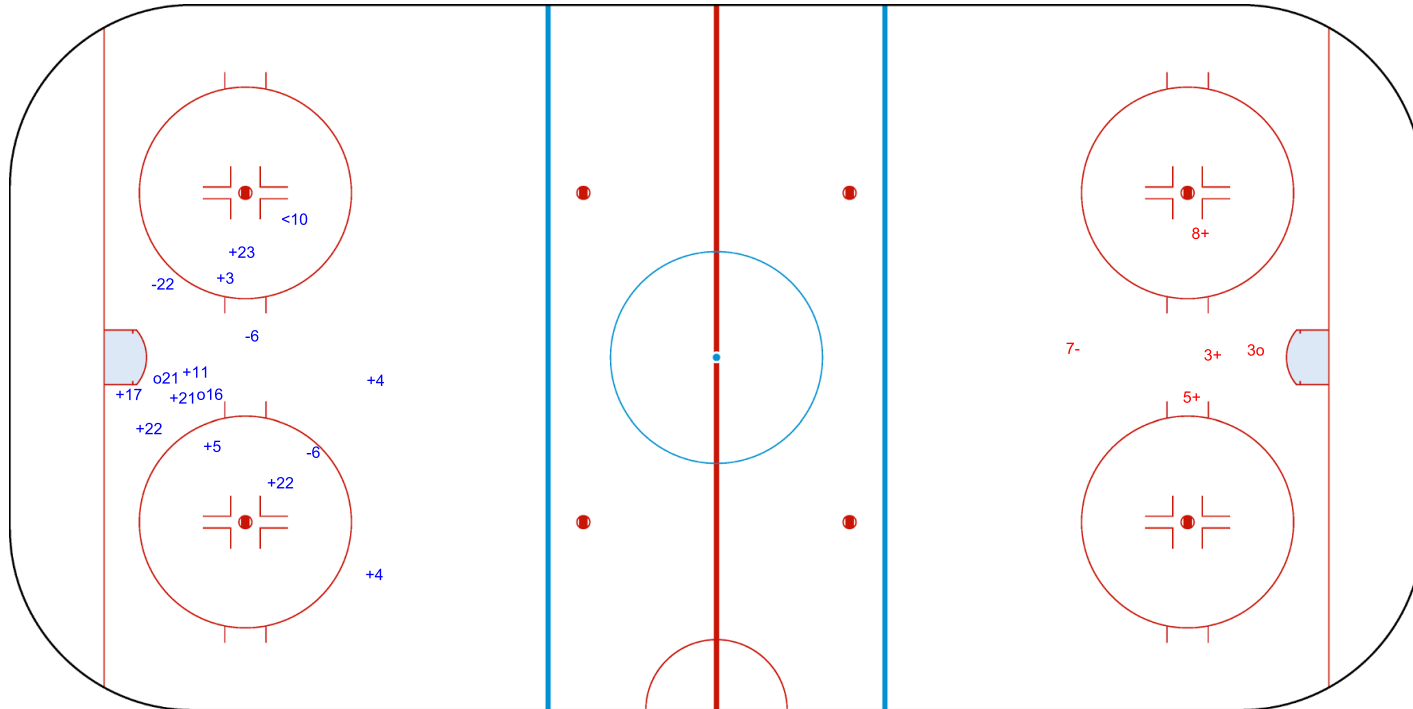

SHOT CHART  
BUL - TPE

Shots by BUL  
Goals (o): 2  
SSP (<): 1  
SSG (+): 10  
SPG (-): 3

GK 1 of TPE

TPE → Period: 1 ← BUL

Shots by TPE  
Goals (o): 1  
SSP (>): 0  
SSG (+): 3  
SPG (-): 1

GK 1 of BUL

Shots by TPE  
Goals (o): 0  
SSP (<): 0  
SSG (+): 9  
SPG (-): 1

GK 1 of BUL

Shots by BUL  
Goals (o): 1  
SSP (>): 0  
SSG (+): 4  
SPG (-): 2

GK 1 of TPE

Shots by BUL  
Goals (o): 5    SSG (+): 5  
SSP (<): 2    SPG (-): 2

o23

GK 1 of TPE

o10  
o3  
o12    o22

GK 20 of TPE