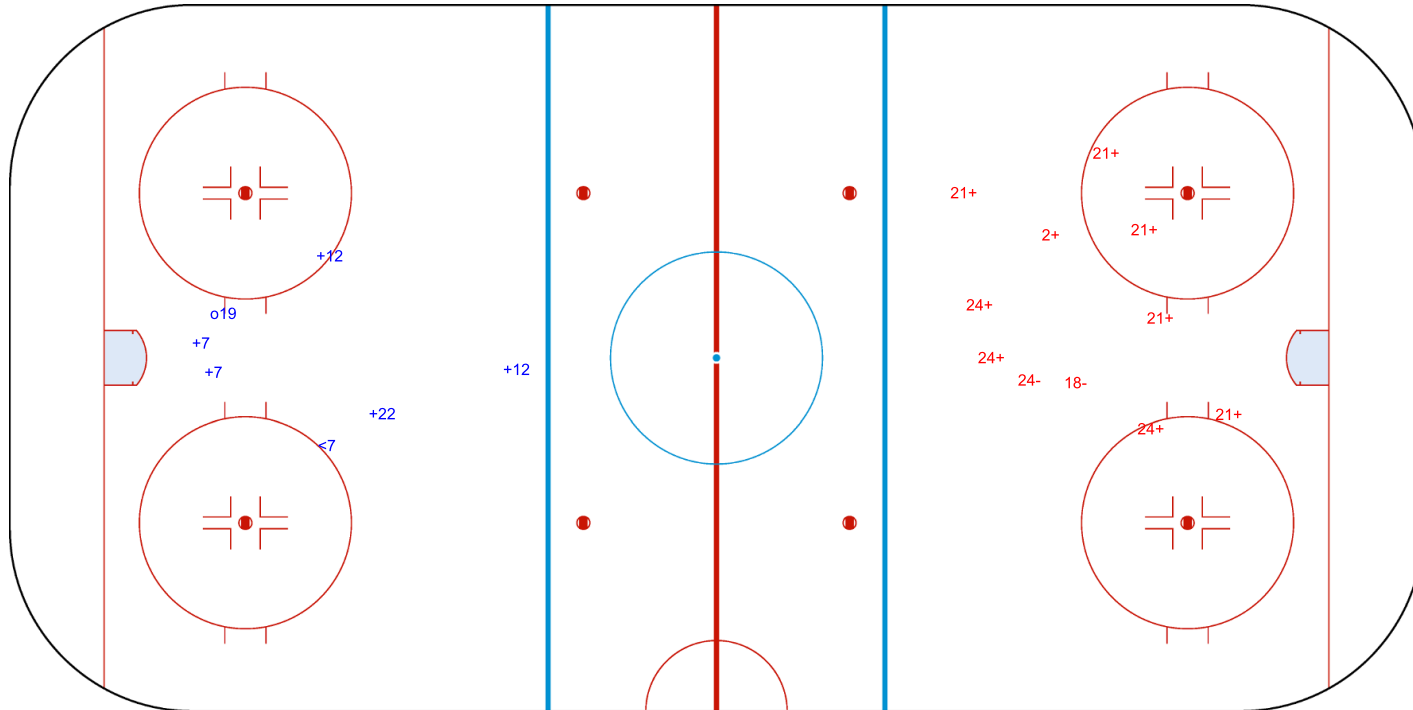

Shots by AUS

Goals (o): 1 SSG (+): 5
SSP (<): 1 SPG (-): 0

GK 1 of TPE

Period: 3

Shots by TPE

Goals (o): 0 SSG (+): 9
SSP (>): 0 SPG (-): 2

GK 20 of AUS

Legend:	GK Goalkeeper	SPG Shots past goal	SSG Shots saved by goalkeeper	SSP Shots saved by player
----------------	----------------------	----------------------------	--------------------------------------	----------------------------------