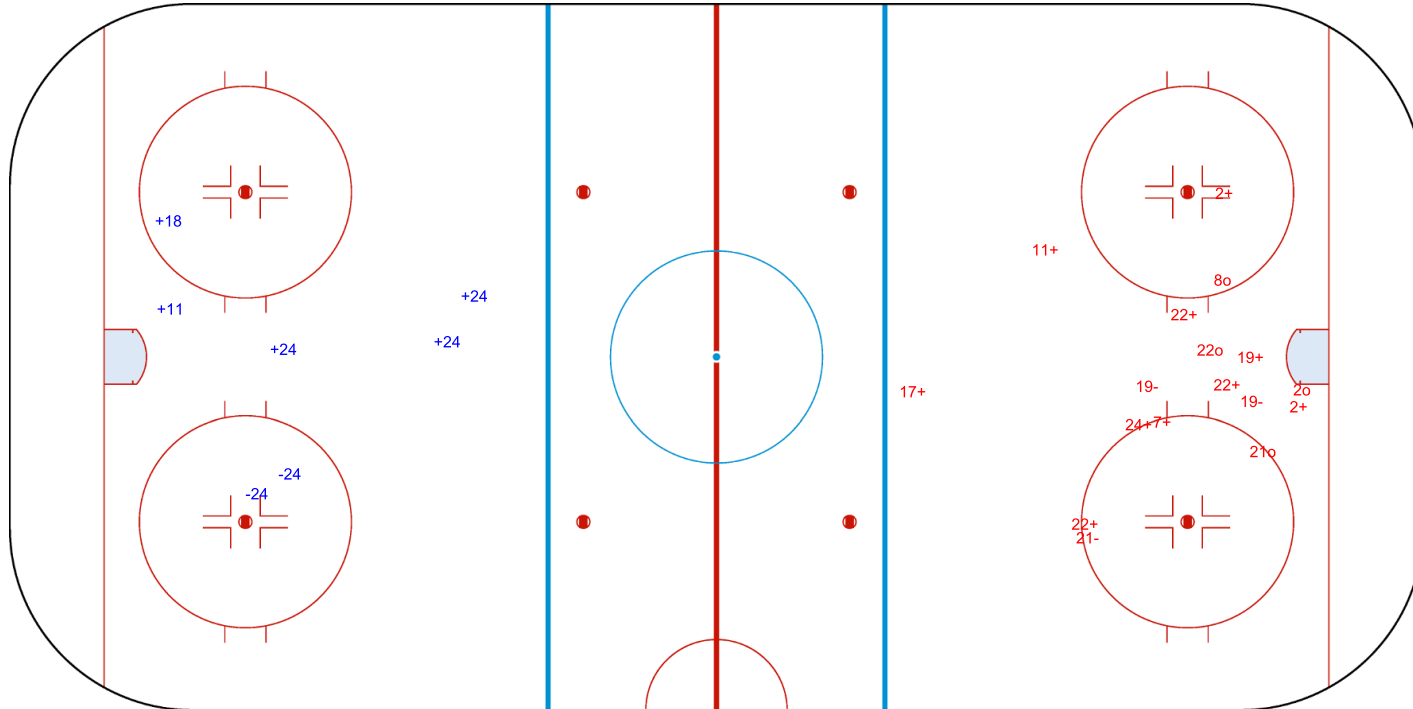

SHOT CHART
TPE - AUS

Shots by AUS
Goals (o): 0
SSP (<): 1
SSG (+): 17
SPG (-): 2

GK 20 of TPE

TPE → Period: 1 ← AUS

Shots by TPE
Goals (o): 0
SSP (>): 0
SSG (+): 5
SPG (-): 1

GK 20 of AUS

Shots by TPE

Goals (o): 0 SSG (+): 5
SSP (<): 0 SPG (-): 2

GK 20 of AUS

AUS

Period: 2

TPE

Shots by AUS

Goals (o): 4 SSG (+): 10
SSP (>): 0 SPG (-): 3

GK 1 of TPE

GK 20 of TPE