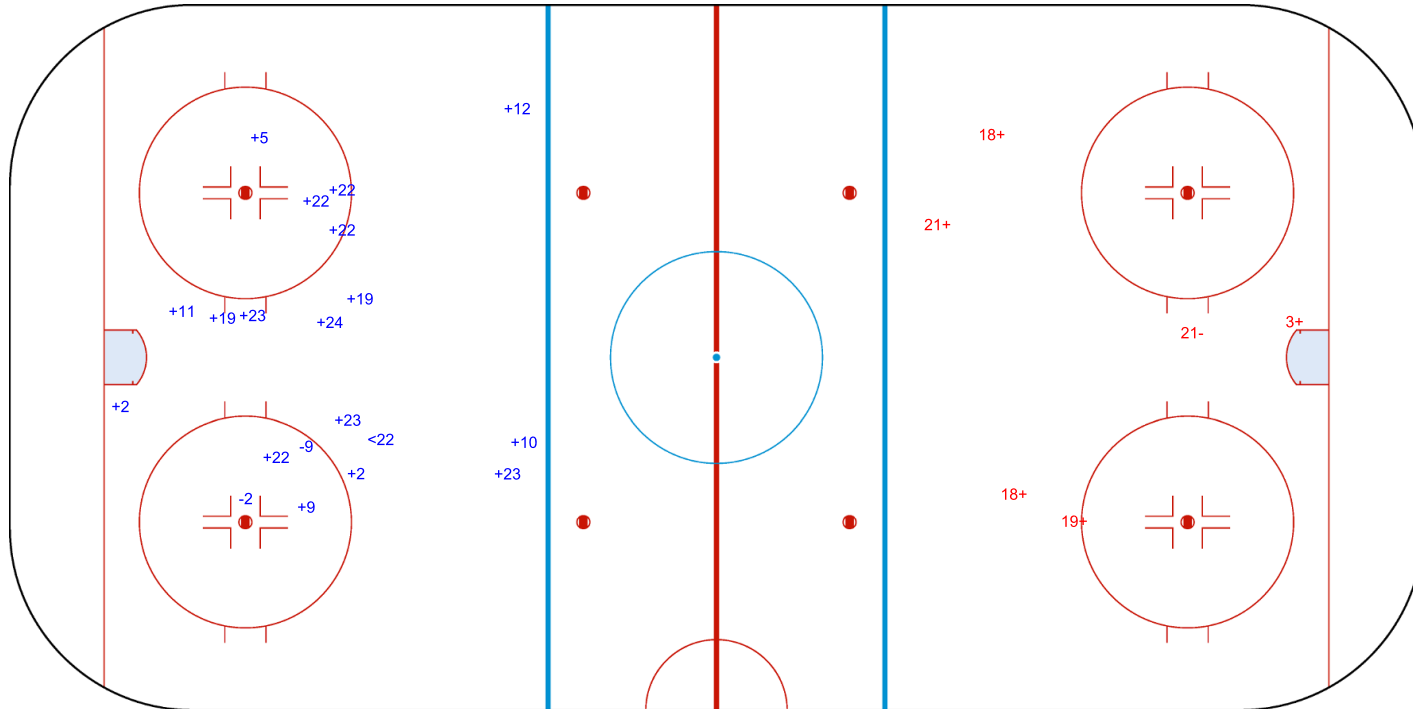

SHOT CHART
TPE - AUS

Shots by AUS
Goals (o): 0
SSP (<): 1
SSG (+): 17
SPG (-): 2

GK 20 of TPE

TPE → Period: 1 ← AUS

Shots by TPE
Goals (o): 0
SSP (>): 0
SSG (+): 5
SPG (-): 1

GK 20 of AUS

Shots by TPE

Goals (o): 0 SSG (+): 5
SSP (<): 0 SPG (-): 2

GK 20 of AUS

AUS

Period: 2

TPE

Shots by AUS

Goals (o): 4 SSG (+): 10
SSP (>): 0 SPG (-): 3

GK 1 of TPE

GK 20 of TPE