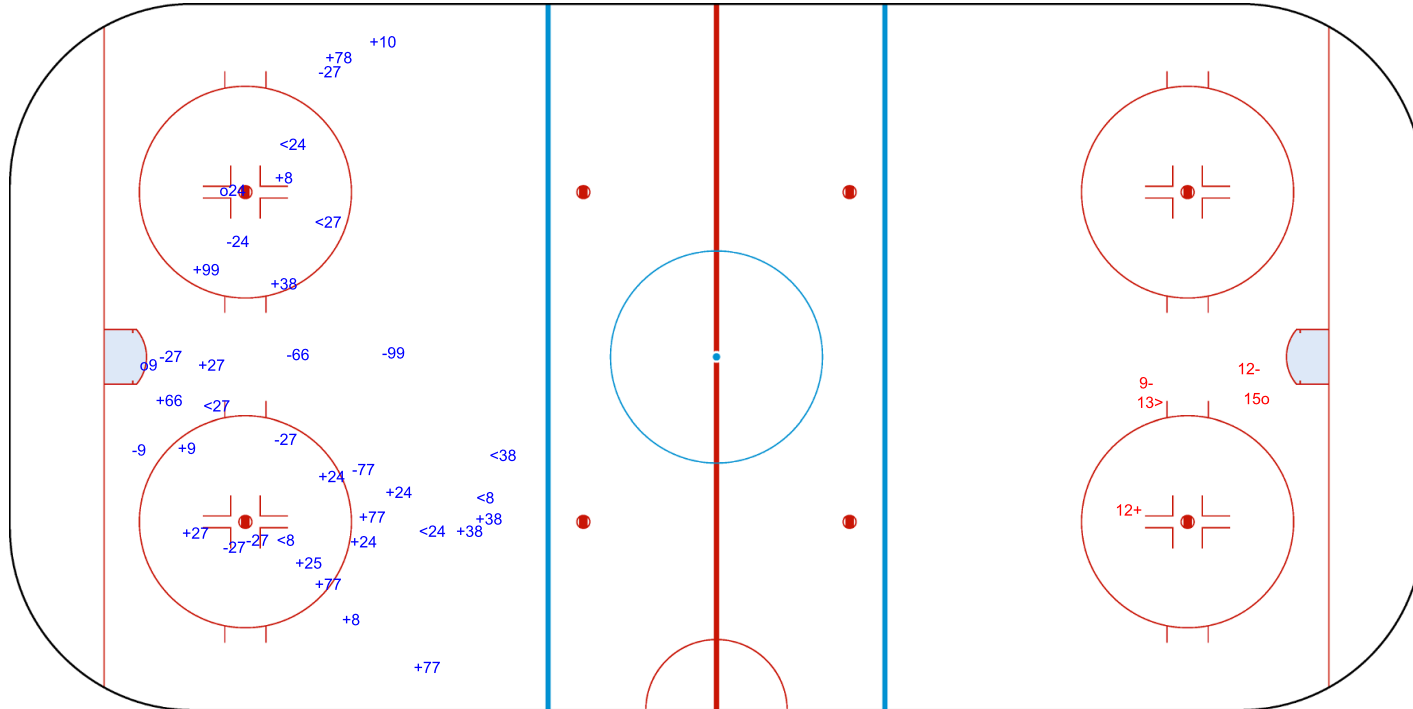

Goals (o): 2      SSG (+): 13

SSP (>): 7      SPG (-): 4

GK 20 of MAS

Shots by IRI  
Goals (o): 2  
SSP (<): 7  
SSG (+): 19  
SPG (-): 10

GK 20 of MAS

MAS → 2nd Period ← IRI

Shots by MAS  
Goals (o): 1  
SSP (>): 1  
SSG (+): 1  
SPG (-): 2

GK 31 of IRI

GK 98 of IRI

Shots by MAS

Goals (o): 0    SSG (+): 5  
SSP (<): 1    SPG (-): 2

GK 98 of IRI

IRI → 3rd Period ← MAS

Shots by IRI

Goals (o): 3    SSG (+): 12  
SSP (>): 4    SPG (-): 3