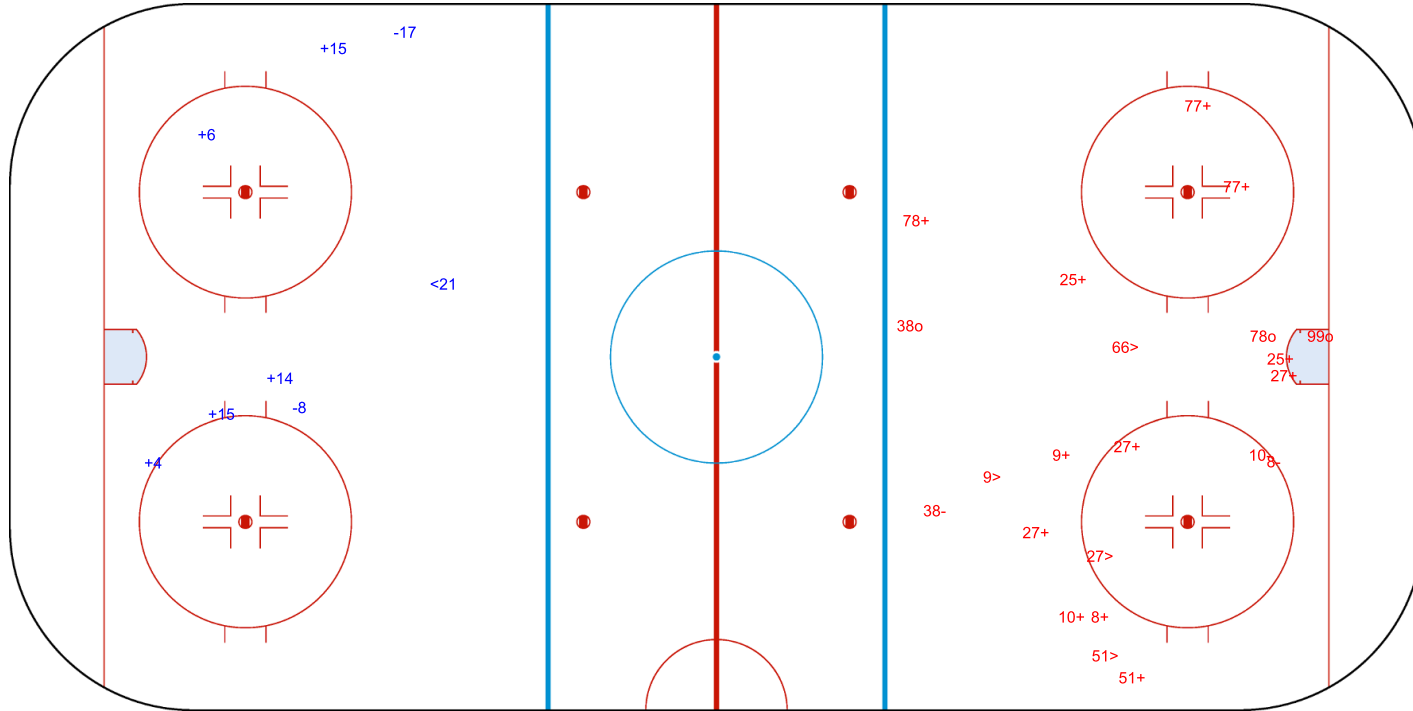

GK 31 of IRI

GK 98 of IRI

Shots by MAS

Goals (o): 0    SSG (+): 5  
SSP (<): 1    SPG (-): 2

GK 98 of IRI

IRI → 3rd Period ← MAS

Shots by IRI

Goals (o): 3    SSG (+): 12  
SSP (>): 4    SPG (-): 3

GK 20 of MAS

**Legend:**  
**GK**    Goalkeeper                      **SPG**    Shots past goal                      **SSG**    Shots saved by goalkeeper                      **SSP**    Shots saved by player