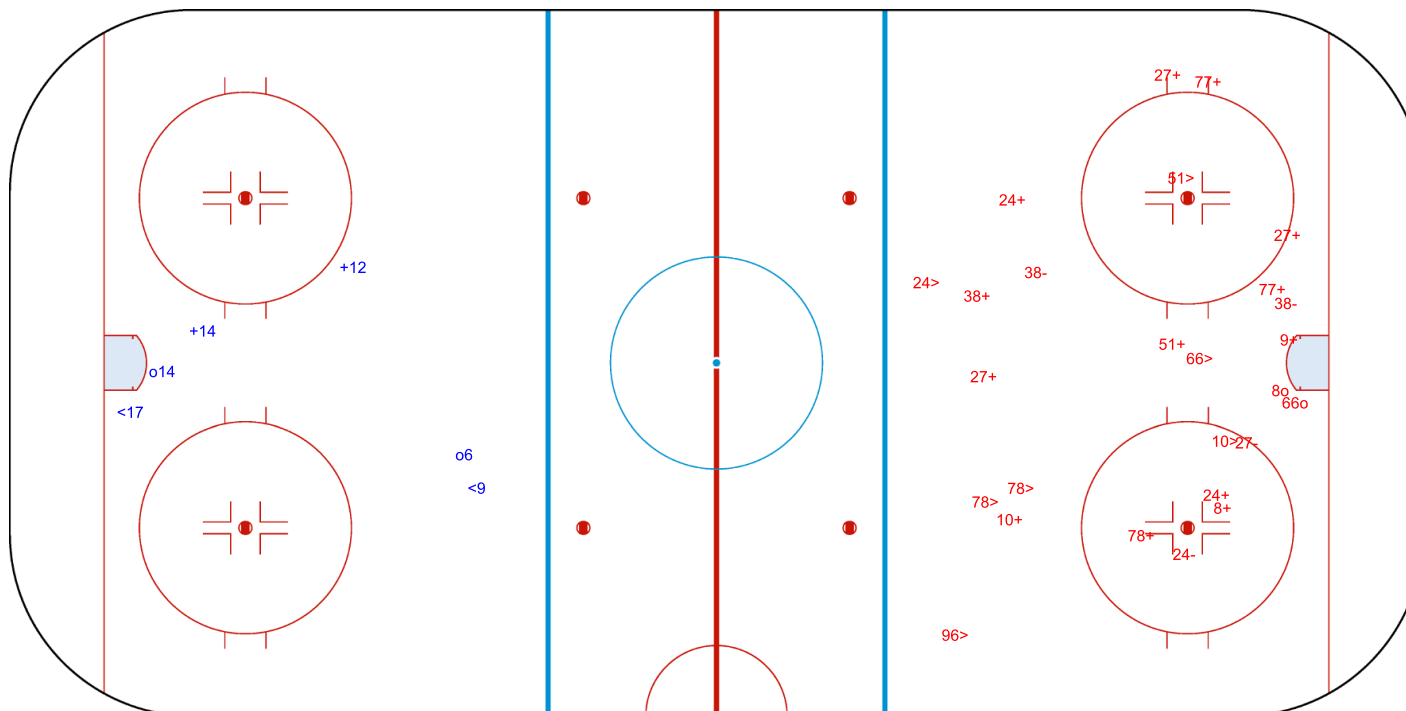

SHOT CHART

MAS - IRI

1st Period

Shots by MAS

Goals (o): 2      SSG (+): 2

SSP (<): 2      SPG (-): 0

GK 31 of IRI

Shots by IRI

Goals (o): 2      SSG (+): 13

SSP (>): 7      SPG (-): 4

GK 20 of MAS

Shots by IRI  
Goals (o): 2  
SSP (<): 7  
SSG (+): 19  
SPG (-): 10

GK 20 of MAS

MAS → 2nd Period ← IRI

Shots by MAS  
Goals (o): 1  
SSP (>): 1  
SSG (+): 1  
SPG (-): 2