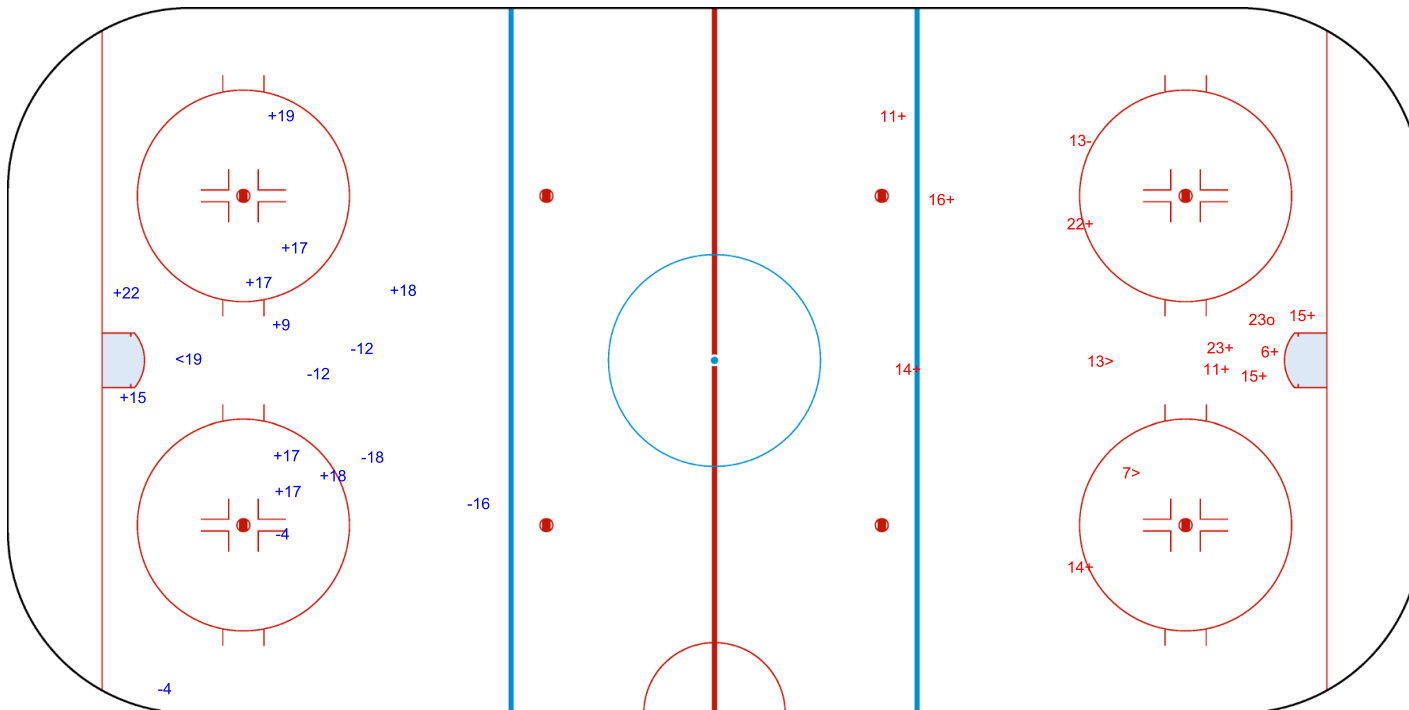

Shots by ESP

Goals (o): 0 SSG (+): 10
SSP (<): 1 SPG (-): 6

GK 1 of ISL

1st Period

Shots by ISL

Goals (o): 1 SSG (+): 10
SSP (>): 2 SPG (-): 1

GK 1 of ESP

Poland
Bytom
BYTOM ARENA

MON 7 APR 2025
START TIME 13:00

IIHF ICE HOCKEY WOMEN'S WORLD CHAMPIONSHIP
DIVISION II, GROUP A

**INTERNATIONAL
ICE HOCKEY
FEDERATION**

PRELIMINARY ROUND, GAME 1

Shots by ISL

Goals (o): 0 SSG (+): 10
SSP (<): 4 SPG (-): 1