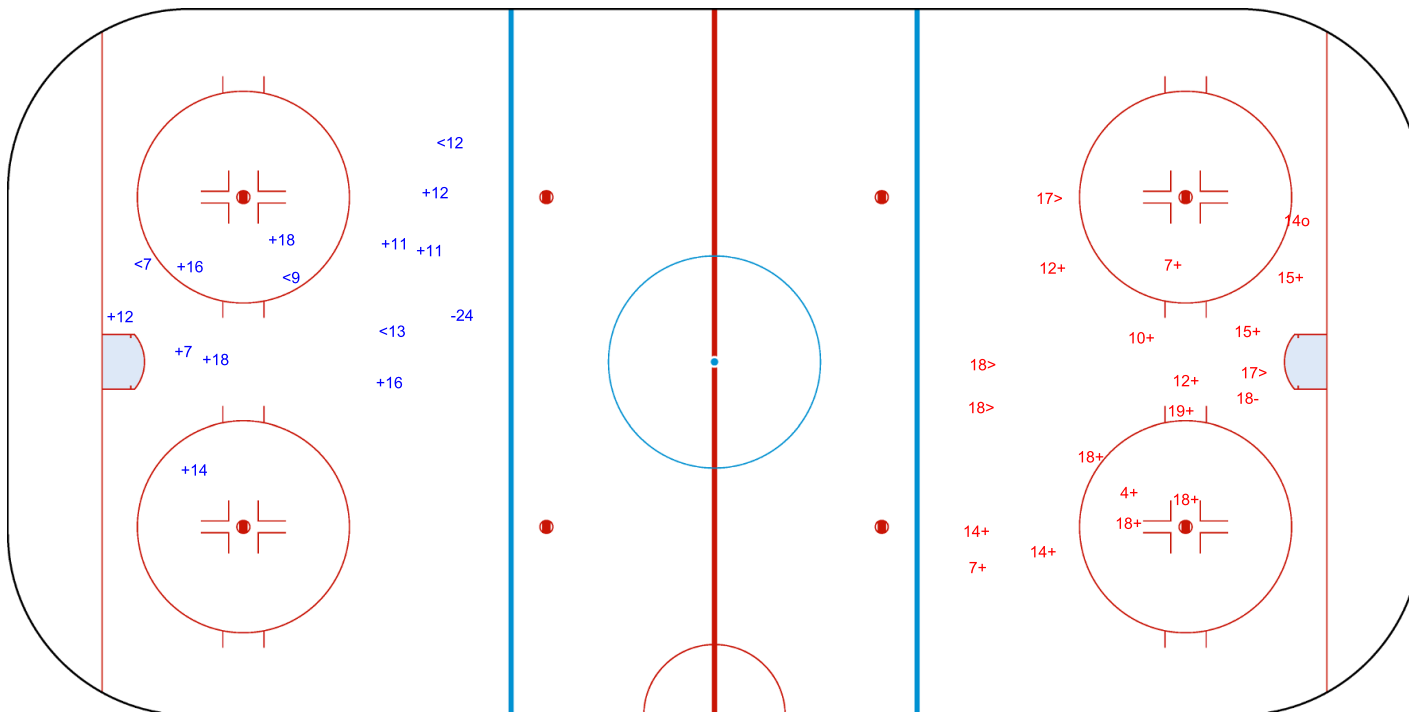

MON 7 APR 2025
START TIME 13:00

IIHF ICE HOCKEY WOMEN'S WORLD CHAMPIONSHIP
DIVISION II, GROUP A

**INTERNATIONAL
ICE HOCKEY
FEDERATION**

PRELIMINARY ROUND, GAME 1

Shots by ISL

Goals (o): 0 SSG (+): 10
SSP (<): 4 SPG (-): 1

GK 1 of ESP

2nd Period

Shots by ESP

Goals (o): 1 SSG (+): 14
SSP (>): 4 SPG (-): 1

GK 1 of ISL

Poland
Bytom
BYTOM ARENA

MON 7 APR 2025
START TIME 13:00

IIHF ICE HOCKEY WOMEN'S WORLD CHAMPIONSHIP
DIVISION II, GROUP A