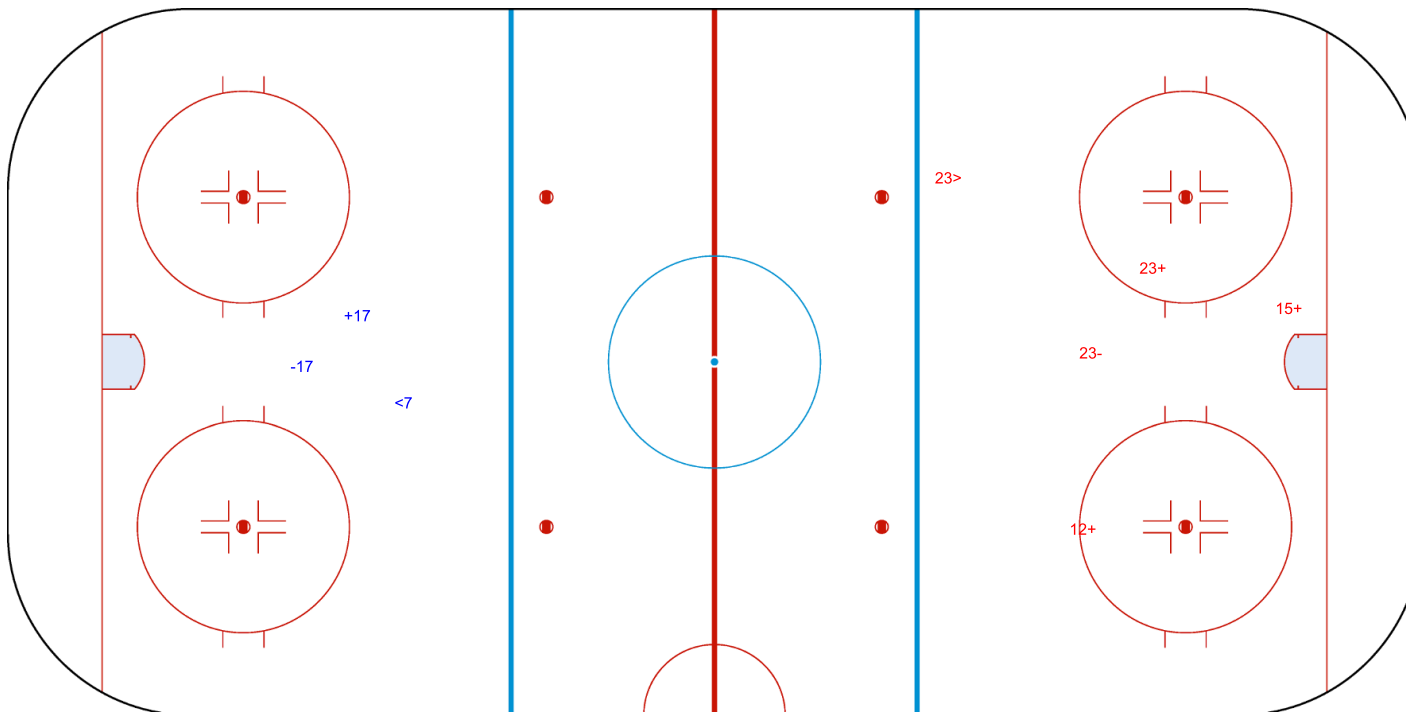

Poland
Bytom
BYTOM ARENA

MON 7 APR 2025
START TIME 13:00

IIHF ICE HOCKEY WOMEN'S WORLD CHAMPIONSHIP
DIVISION II, GROUP A

PRELIMINARY ROUND, GAME 1

Shots by ESP

Goals (o): 0   SSG (+): 1
SSP (<): 1   SPG (-): 1

GK 1 of ISL

Overtime

Shots by ISL

Goals (o): 0   SSG (+): 3
SSP (>): 1   SPG (-): 1

GK 1 of ESP

Legend:	
GK	Goalkeeper
SPG	Shots past goal
SSG	Shots saved by goalkeeper
SSP	Shots saved by player