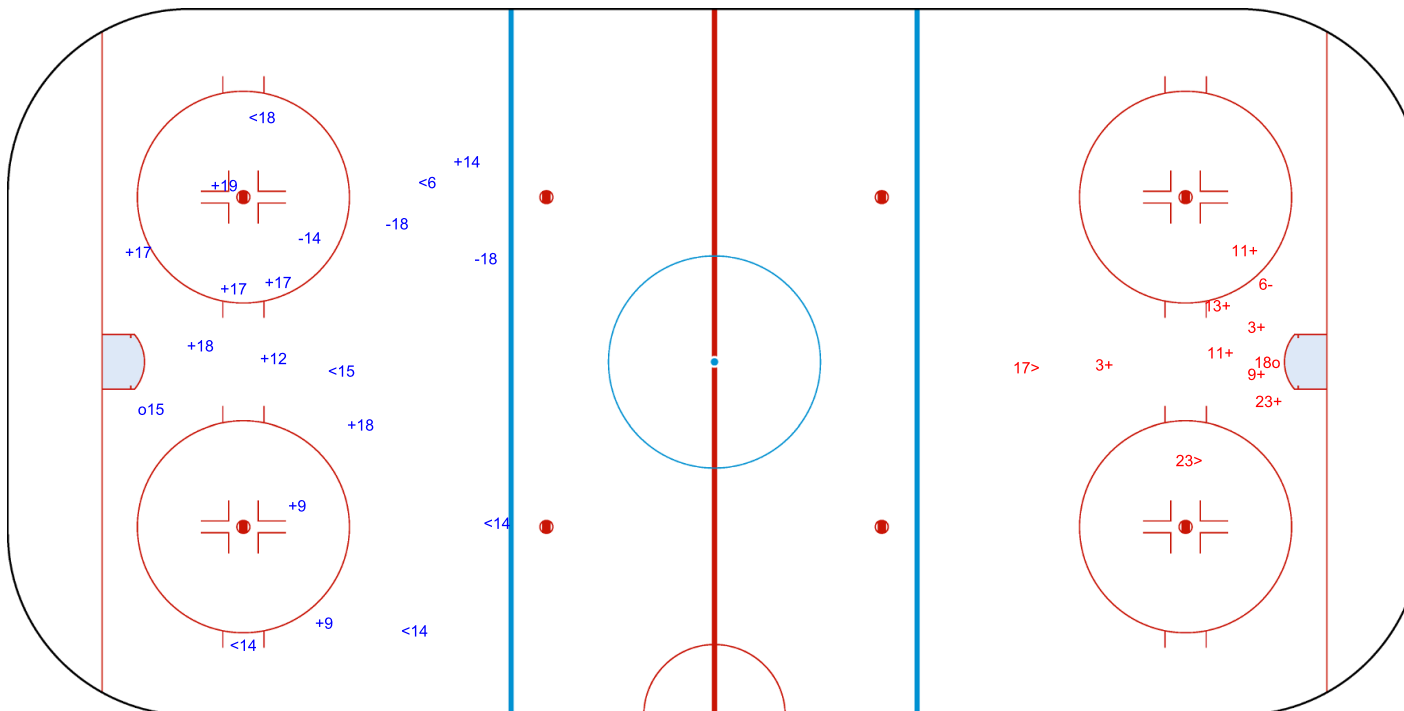

PRELIMINARY ROUND, GAME 1

Shots by ESP
Goals (o): 1
SSP (<): 6

GK 1 of ISL

ISL → 3rd Period ← ESP

Shots by ISL
Goals (o): 1
SSP (>): 2

GK 1 of ESP

Poland
Bytom
BYTOM ARENA

MON 7 APR 2025
START TIME 13:00

IIHF ICE HOCKEY WOMEN'S WORLD CHAMPIONSHIP
DIVISION II, GROUP A

PRELIMINARY ROUND, GAME 1

Shots by ESP

Goals (o): 0 SSG (+): 1
SSP (<): 1 SPG (-): 1

GK 1 of ISL

Overtime

Shots by ISL

Goals (o): 0 SSG (+): 3
SSP (>): 1 SPG (-): 1