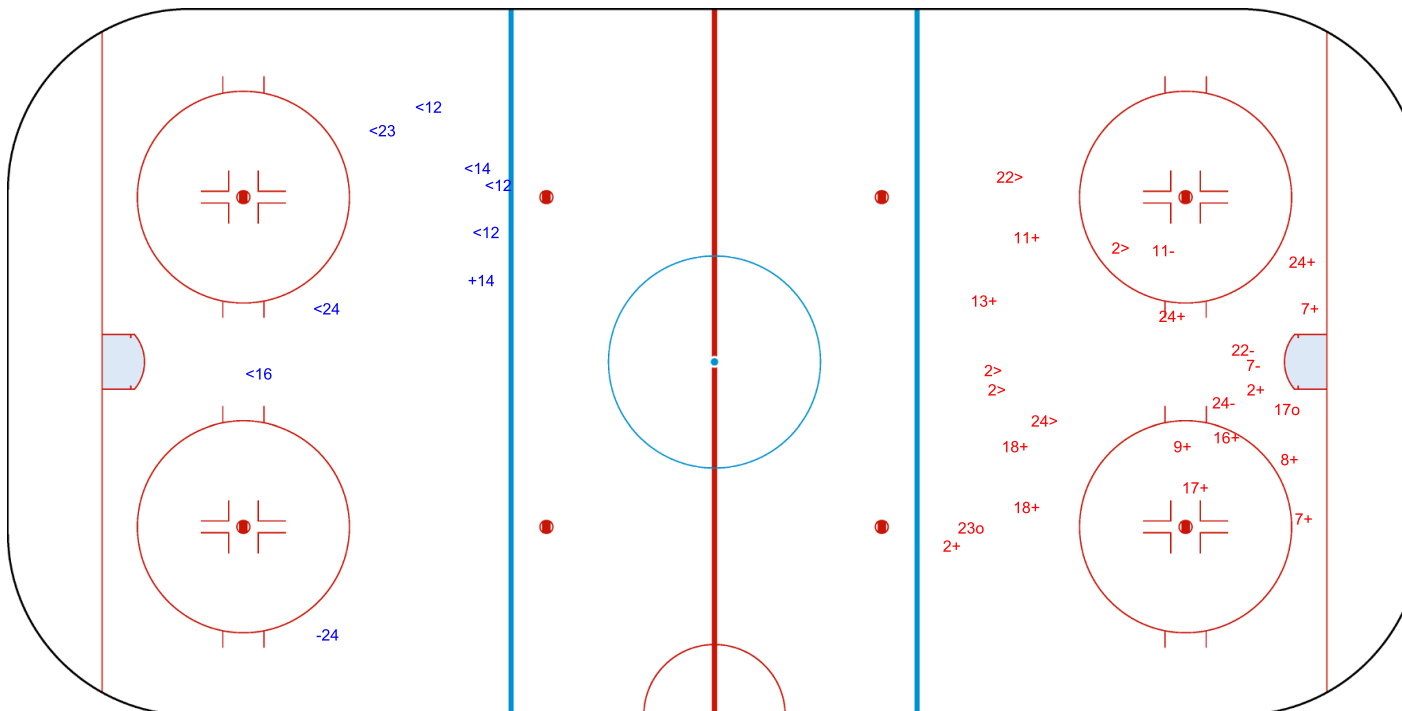

GK 25 of POL

Poland
Bytom
BYTOM ARENA

THU 10 APR 2025
START TIME 20:00

IIHF ICE HOCKEY WOMEN'S WORLD CHAMPIONSHIP
DIVISION II, GROUP A

**INTERNATIONAL
ICE HOCKEY
FEDERATION**

PRELIMINARY ROUND, GAME 9

Shots by ISL

Goals (o): 0 SSG (+): 1
SSP (<): 7 SPG (-): 1

GK 25 of POL

3rd Period

Shots by POL

Goals (o): 2 SSG (+): 14
SSP (>): 5 SPG (-): 4

GK 1 of ISL

Legend:	
GK	Goalkeeper
SPG	Shots past goal
SSG	Shots saved by goalkeeper
SSP	Shots saved by player