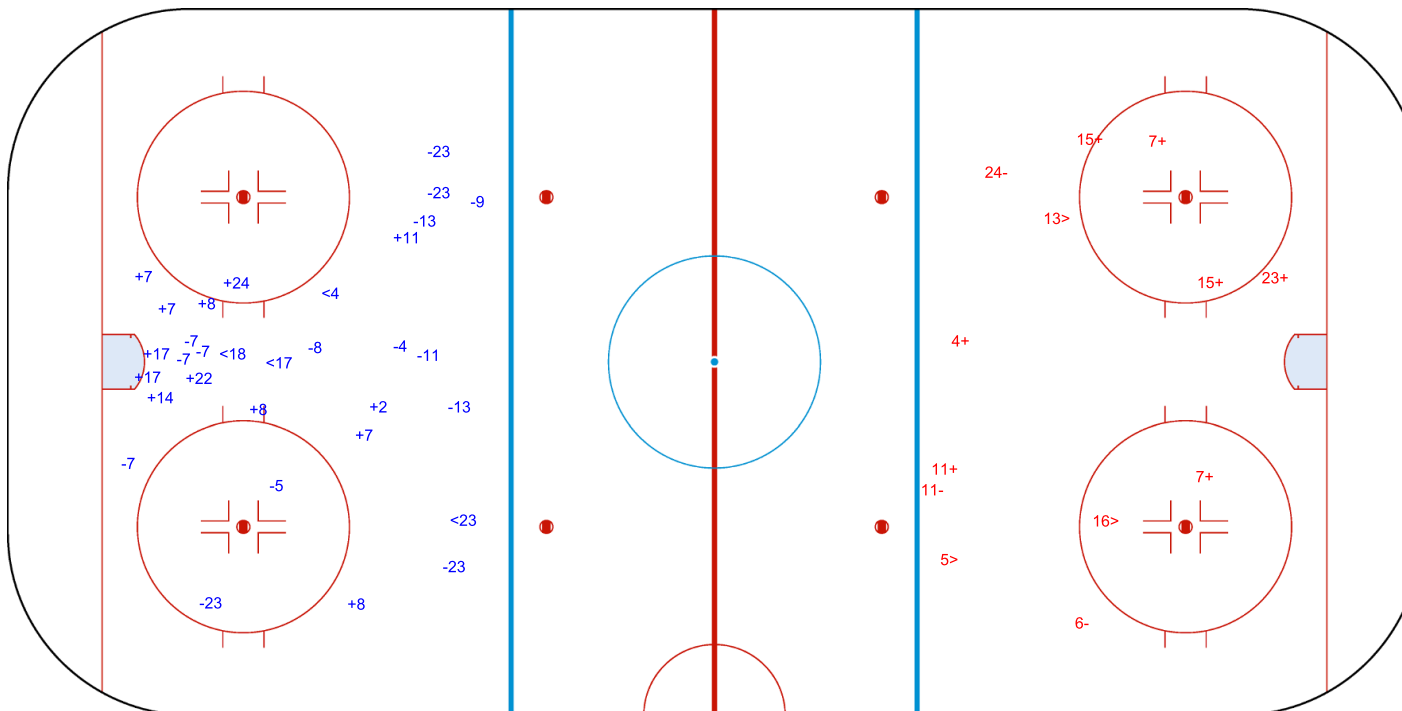

**INTERNATIONAL
ICE HOCKEY
FEDERATION**

PRELIMINARY ROUND, GAME 9

Shots by POL

Goals (o): 0 SSG (+): 13
SSP (<): 4 SPG (-): 15

GK 1 of ISL

2nd Period

Shots by ISL

Goals (o): 0 SSG (+): 7
SSP (>): 3 SPG (-): 3

GK 25 of POL

Poland
Bytom
BYTOM ARENA

THU 10 APR 2025
START TIME 20:00

IIHF ICE HOCKEY WOMEN'S WORLD CHAMPIONSHIP
DIVISION II, GROUP A

**INTERNATIONAL
ICE HOCKEY
FEDERATION**

PRELIMINARY ROUND, GAME 9

Shots by ISL