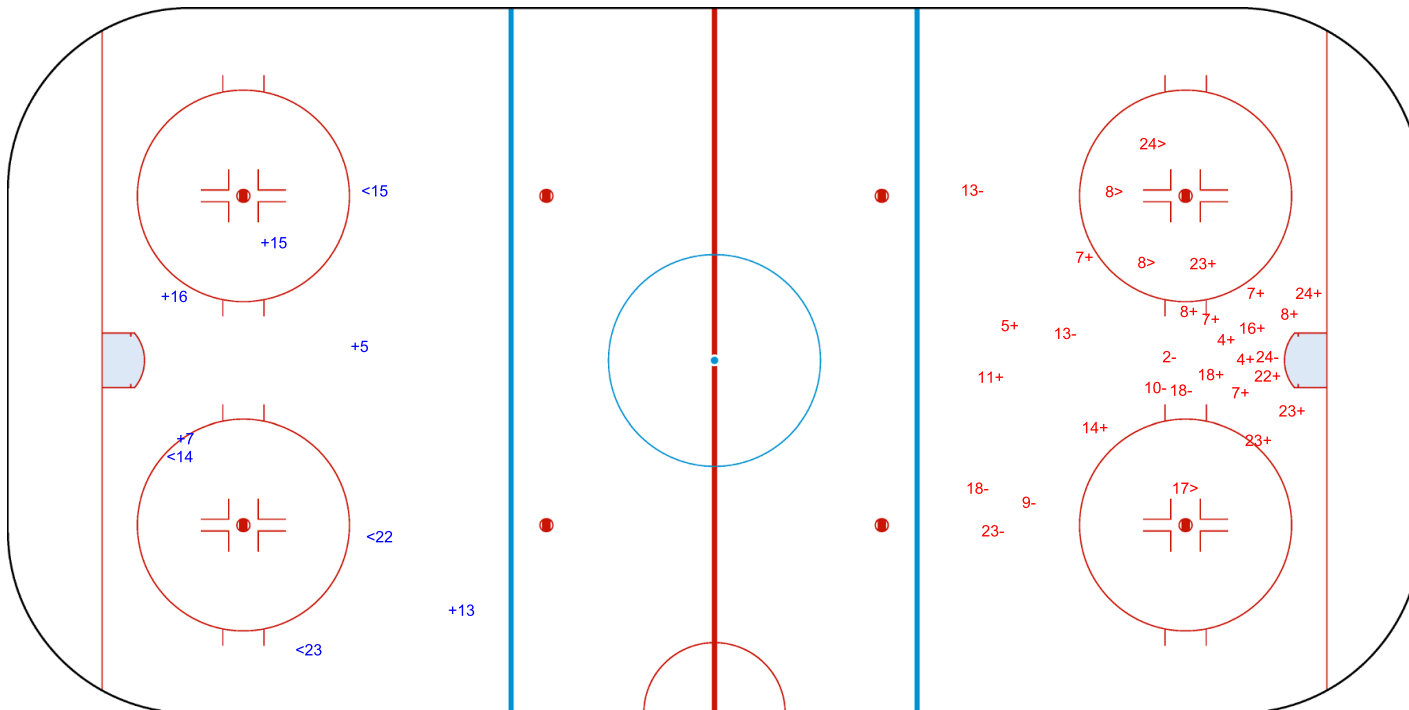

Shots by ISL

Goals (o): 0

SSP (-): 4

SSG (+): 5

SPG (-): 0

GK 25 of POL

1st Period

Shots by POL

Goals (o): 0

SSP (>): 4

SSG (+): 18

SPG (-): 9

GK 1 of ISL

Poland
Bytom
BYTOM ARENA

THU 10 APR 2025
START TIME 20:00

IIHF ICE HOCKEY WOMEN'S WORLD CHAMPIONSHIP
DIVISION II, GROUP A