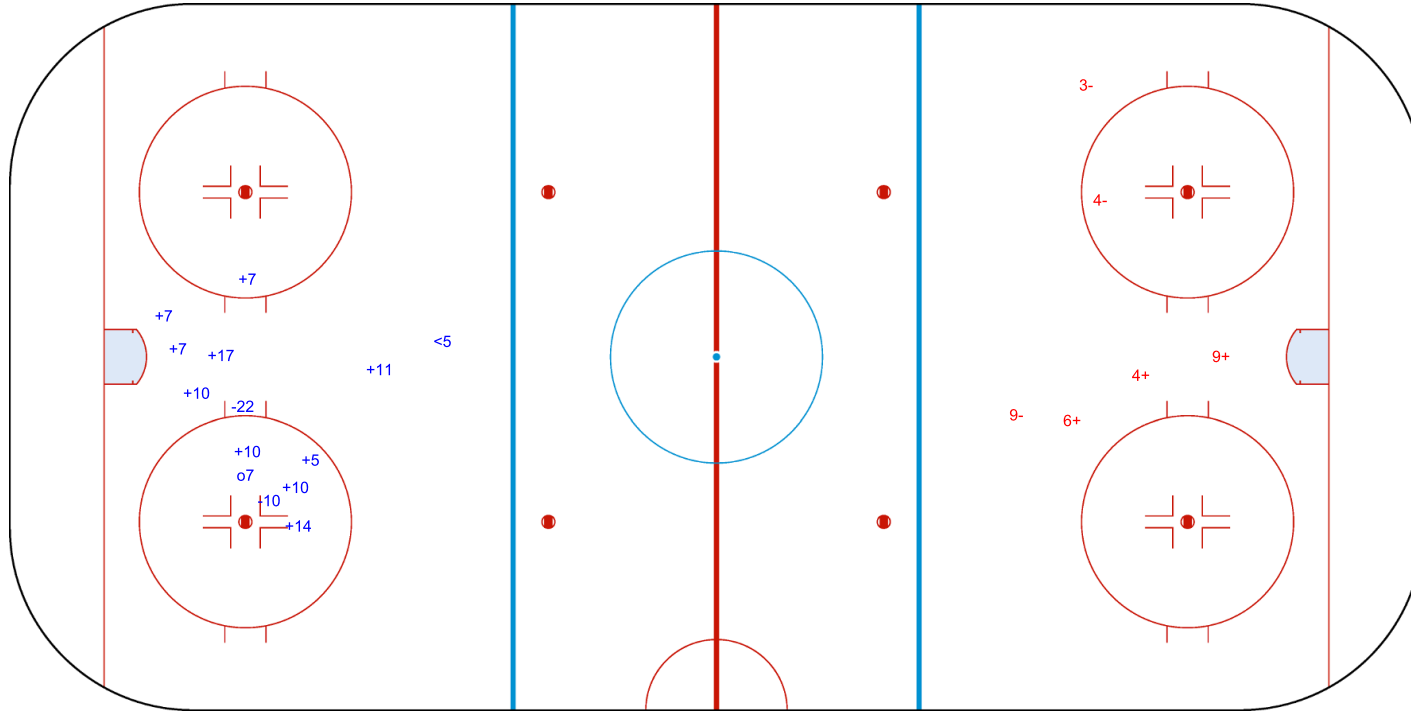

SSG (+): 10

SSP (>): 2

SPG (-): 4

GK 1 of RSA

Shots by LTU

Goals (o): 1    SSG (+): 10  
SSP (<): 1    SPG (-): 2

GK 1 of RSA

3rd Period