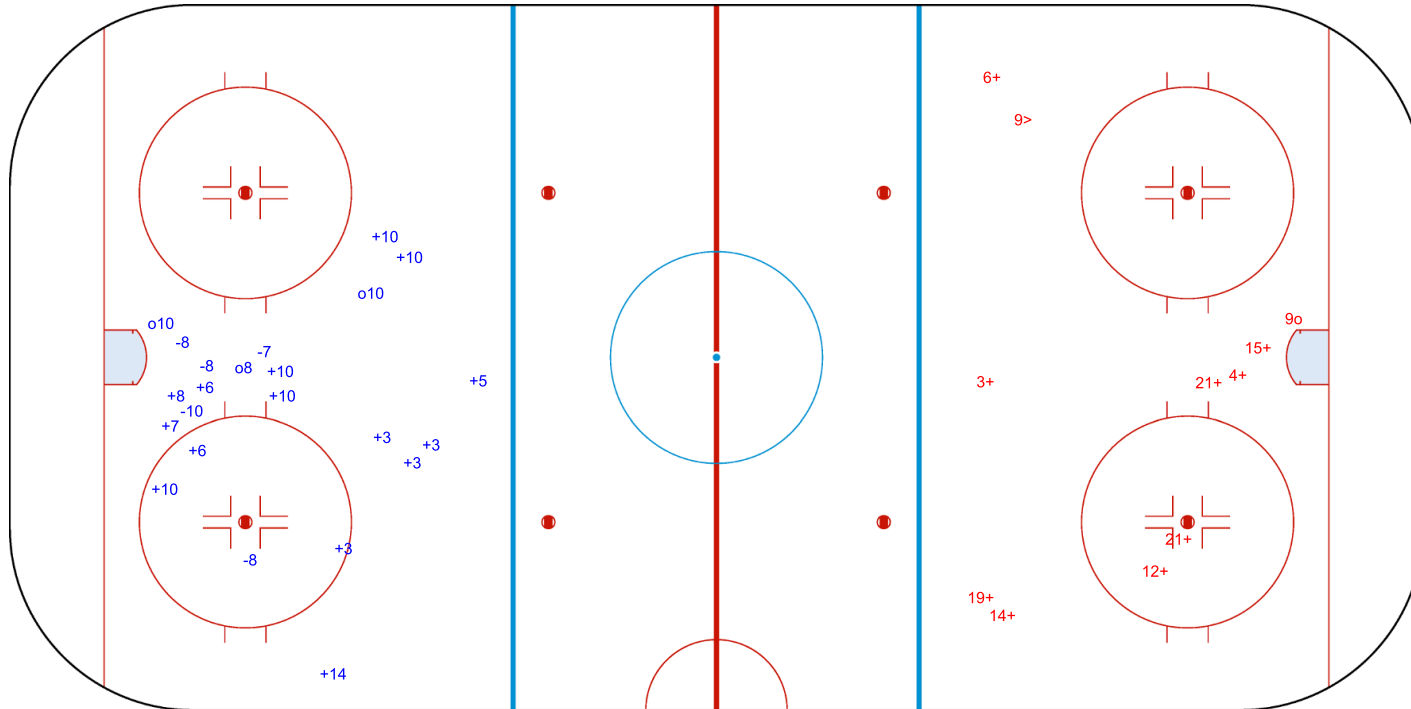

SHOT CHART  
LTU - RSA

Shots by LTU  
Goals (o): 3  
SSP (<): 0  
SSG (+): 15  
SPG (-): 5

GK 1 of RSA

1st Period

Shots by RSA  
Goals (o): 1  
SSP (>): 1  
SSG (+): 9  
SPG (-): 0

GK 25 of LTU

Shots by RSA

Goals (o): 2

SSG (+): 4

SSP (<): 0

SPG (-): 1

GK 25 of LTU

2nd Period

Shots by LTU

Goals (o): 6