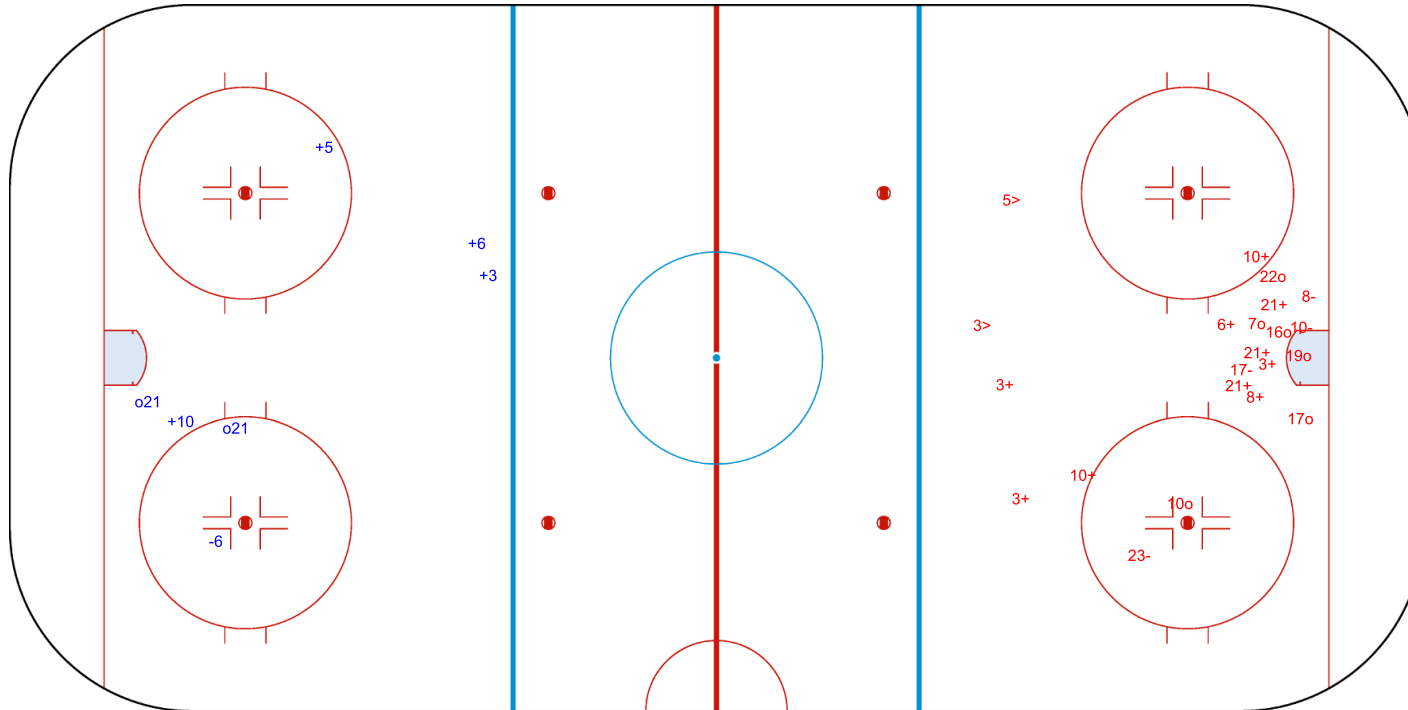

Goals (o): 2

SSG (+): 4

SSP (<): 0

SPG (-): 1

GK 25 of LTU

2nd Period

Shots by LTU

Goals (o): 6

SSG (+): 10

SSP (>): 2

SPG (-): 4

GK 1 of RSA

Shots by LTU

Goals (o): 1    SSG (+): 10  
SSP (<): 1    SPG (-): 2

GK 1 of RSA

3rd Period