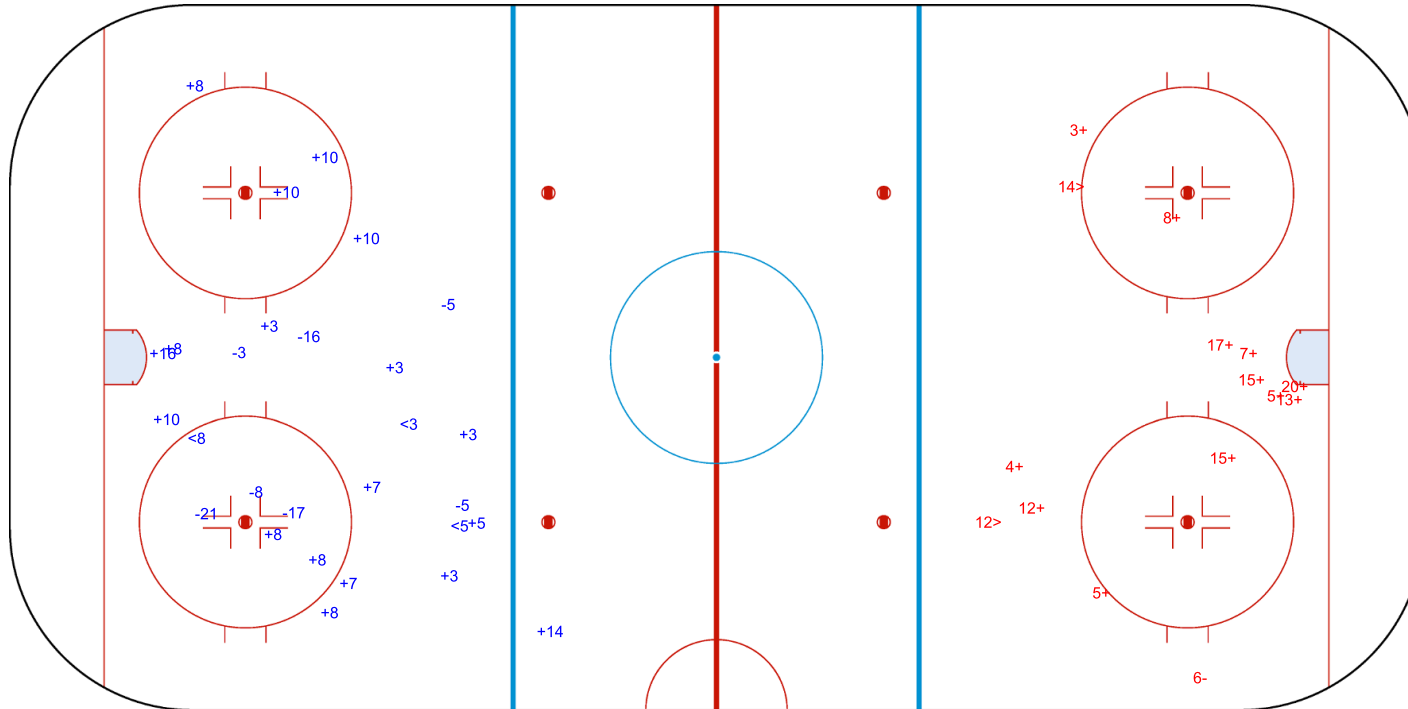

SHOT CHART
LTU - SRB

Shots by LTU
Goals (o): 0
SSP (<): 3
SSG (+): 18
SPG (-): 7

GK 1 of SRB

1st Period

Shots by SRB
Goals (o): 0
SSP (>): 2
SSG (+): 12
SPG (-): 1

GK 25 of LTU

Shots by SRB

Goals (o): 0 SSG (+): 20
SSP (<): 3 SPG (-): 1

GK 25 of LTU

LTU → 2nd Period ← SRB

Shots by LTU

Goals (o): 2 SSG (+): 13
SSP (>): 2 SPG (-): 4

GK 1 of SRB

Shots by LTU

Goals (o): 1 SSG (+): 14
SSP (<): 5 SPG (-): 9

GK 1 of SRB