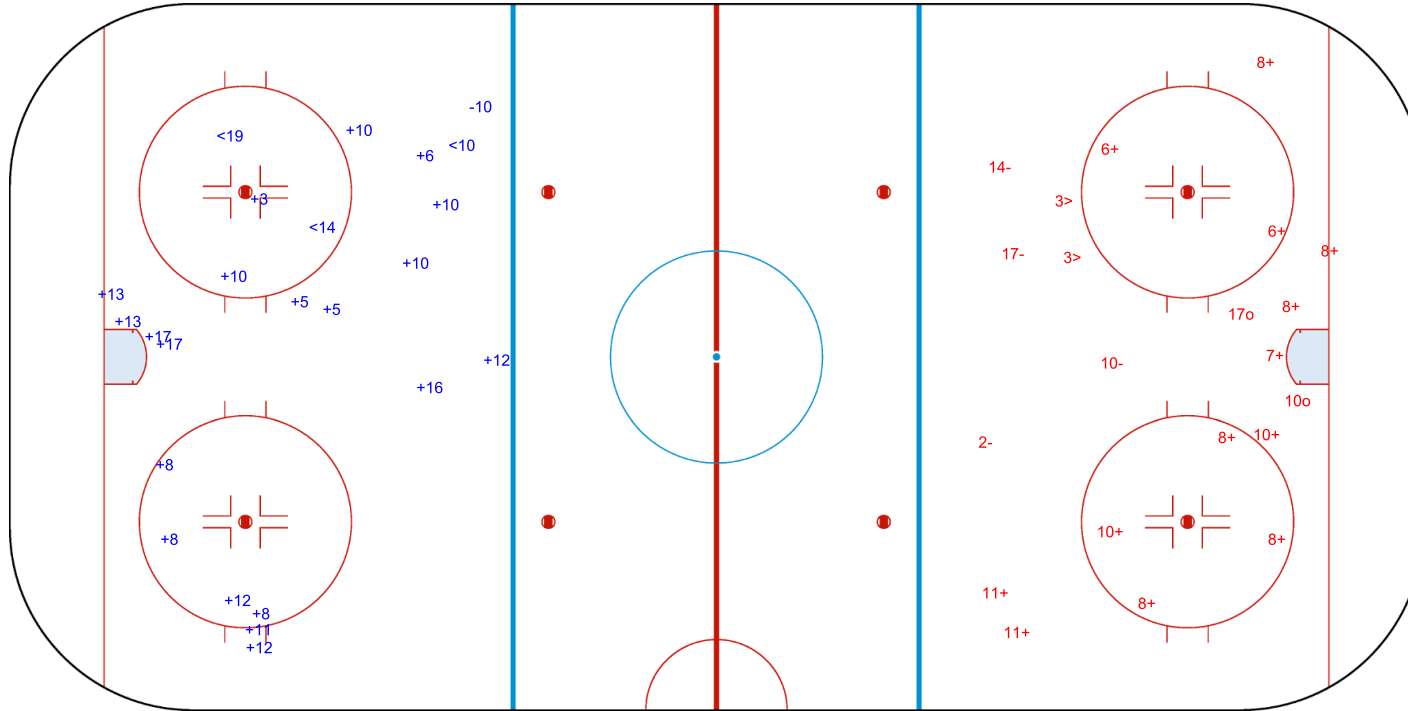

SHOT CHART
LTU - SRB

Shots by LTU
Goals (o): 0
SSP (<): 3
SSG (+): 18
SPG (-): 7

GK 1 of SRB

1st Period

Shots by SRB
Goals (o): 0
SSP (>): 2
SSG (+): 12
SPG (-): 1

GK 25 of LTU

Shots by SRB

Goals (o): 0 SSG (+): 20
SSP (<): 3 SPG (-): 1

GK 25 of LTU

LTU → 2nd Period ← SRB

Shots by LTU

Goals (o): 2 SSG (+): 13
SSP (>): 2 SPG (-): 4

GK 1 of SRB

Shots by LTU

Goals (o): 1 SSG (+): 14
SSP (<): 5 SPG (-): 9

GK 1 of SRB