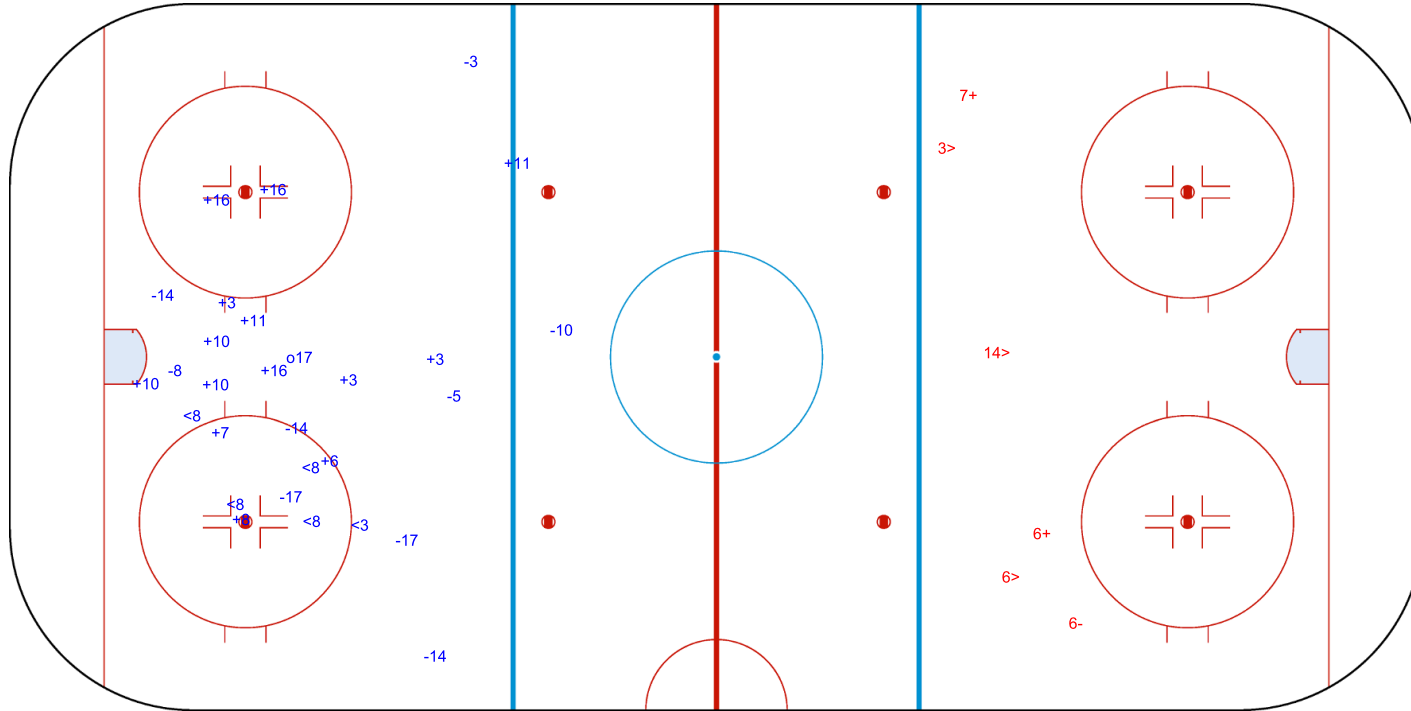

Shots by LTU

Goals (o): 1   SSG (+): 14
SSP (<): 5   SPG (-): 9

GK 1 of SRB

ENG

3rd Period

Shots by SRB

Goals (o): 0   SSG (+): 2
SSP (>): 3   SPG (-): 1

GK 25 of LTU

Legend:	
ENG	Empty net goal
GK	Goalkeeper
SPG	Shots past goal
SSG	Shots saved by goalkeeper
SSP	Shots saved by player