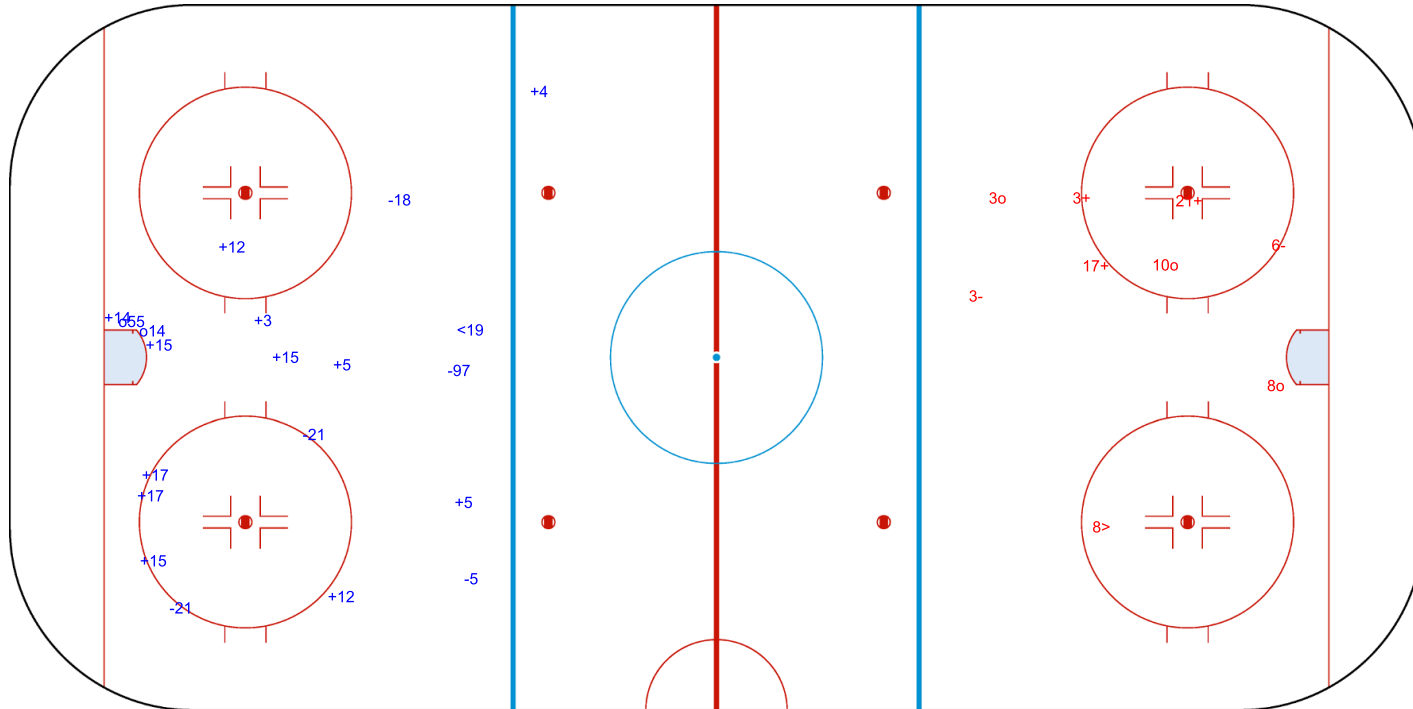

SHOT CHART  
CRO - LTU

Shots by CRO  
Goals (o): 2      SSG (+): 12  
SSP (<): 1      SPG (-): 5

GK 25 of LTU

LTU → 1st Period ← CRO

Shots by LTU  
Goals (o): 3      SSG (+): 3  
SSP (>): 1      SPG (-): 2

GK 25 of CRO

Shots by LTU

Goals (o): 1    SSG (+): 2  
SSP (<): 8    SPG (-): 4

GK 25 of CRO

2nd Period

Shots by CRO

Goals (o): 0    SSG (+): 4  
SSP (>): 2    SPG (-): 1

GK 25 of LTU