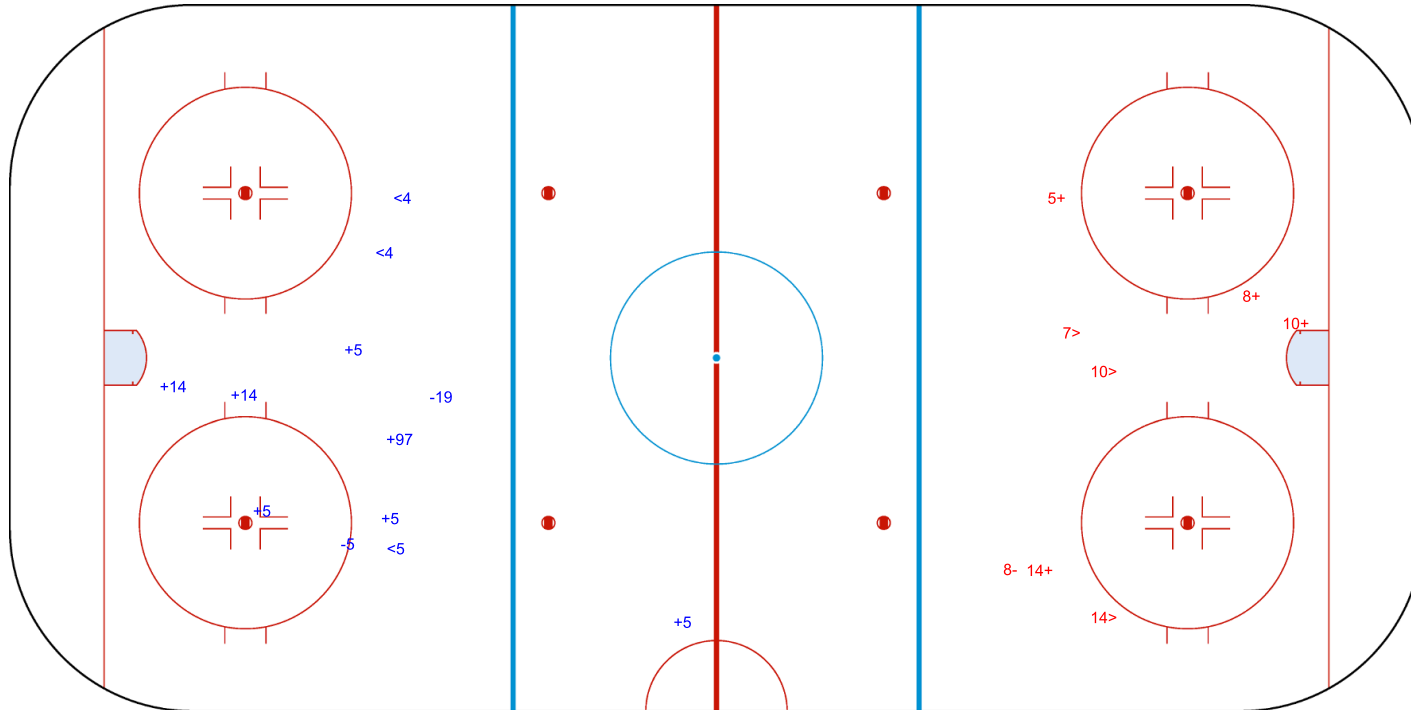

SHOT CHART  
CRO - LTU

Shots by CRO  
Goals (o): 2      SSG (+): 12  
SSP (<): 1      SPG (-): 5

GK 25 of LTU

LTU → 1st Period ← CRO

Shots by LTU  
Goals (o): 3      SSG (+): 3  
SSP (>): 1      SPG (-): 2

GK 25 of CRO

Shots by LTU

Goals (o): 1    SSG (+): 2  
SSP (<): 8    SPG (-): 4

GK 25 of CRO

2nd Period

Shots by CRO

Goals (o): 0    SSG (+): 4  
SSP (>): 2    SPG (-): 1

GK 25 of LTU

Shots by CRO

Goals (o): 0    SSG (+): 7  
SSP (<): 3    SPG (-): 2

GK 25 of LTU

3rd Period

Shots by LTU

Goals (o): 0    SSG (+): 4  
SSP (>): 3    SPG (-): 1

GK 25 of CRO

Legend:		
<b>GK</b>	Goalkeeper	
<b>SPG</b>	Shots past goal	
<b>SSG</b>	Shots saved by goalkeeper	
<b>SSP</b>	Shots saved by player	