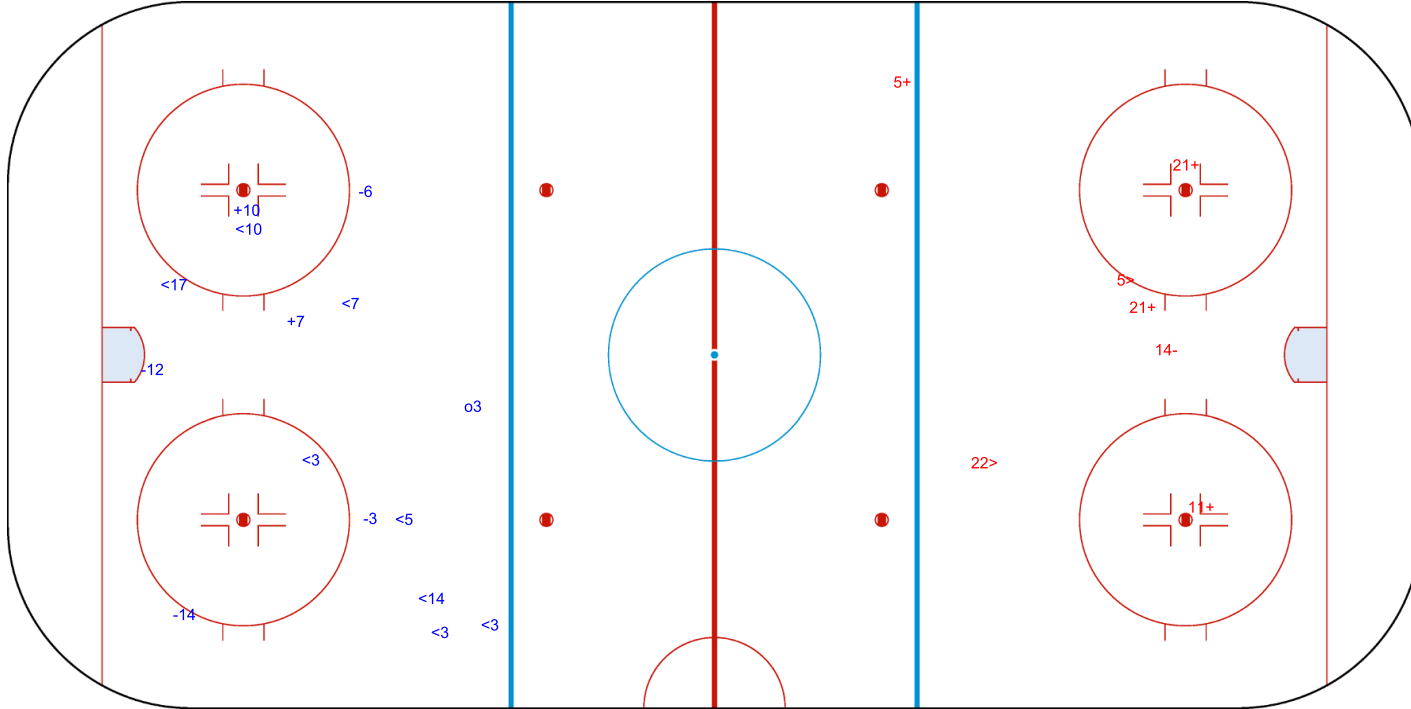

SHOT CHART  
CRO - LTU

Shots by CRO  
Goals (o): 2      SSG (+): 12  
SSP (<): 1      SPG (-): 5

GK 25 of LTU

LTU → 1st Period ← CRO

Shots by LTU  
Goals (o): 3      SSG (+): 3  
SSP (>): 1      SPG (-): 2

GK 25 of CRO

Shots by LTU

Goals (o): 1    SSG (+): 2  
SSP (<): 8    SPG (-): 4

GK 25 of CRO

2nd Period

Shots by CRO

Goals (o): 0    SSG (+): 4  
SSP (>): 2    SPG (-): 1

GK 25 of LTU