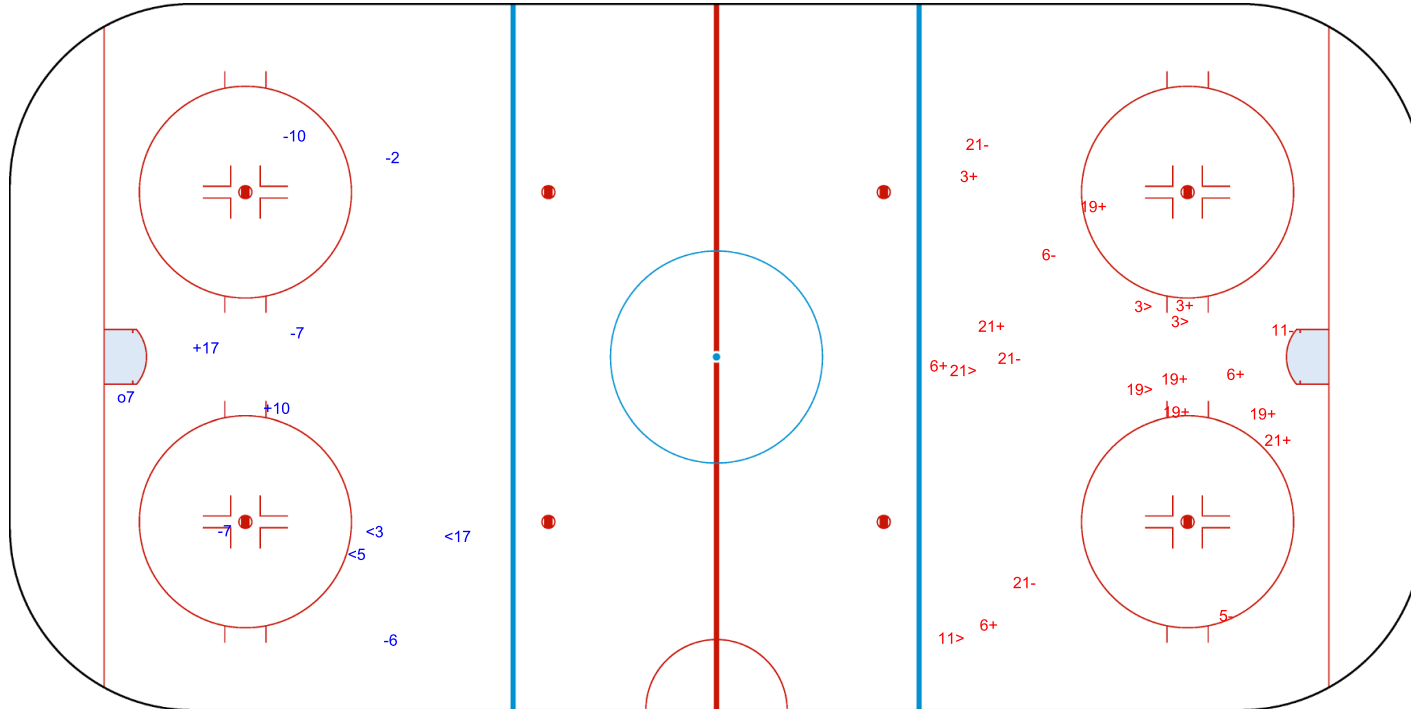

Shots by LTU

Goals (o): 1   SSG (+): 2
SSP (<): 3   SPG (-): 5

GK 1 of THA

3rd Period

Shots by THA

Goals (o): 0   SSG (+): 11
SSP (>): 5   SPG (-): 6

GK 25 of LTU