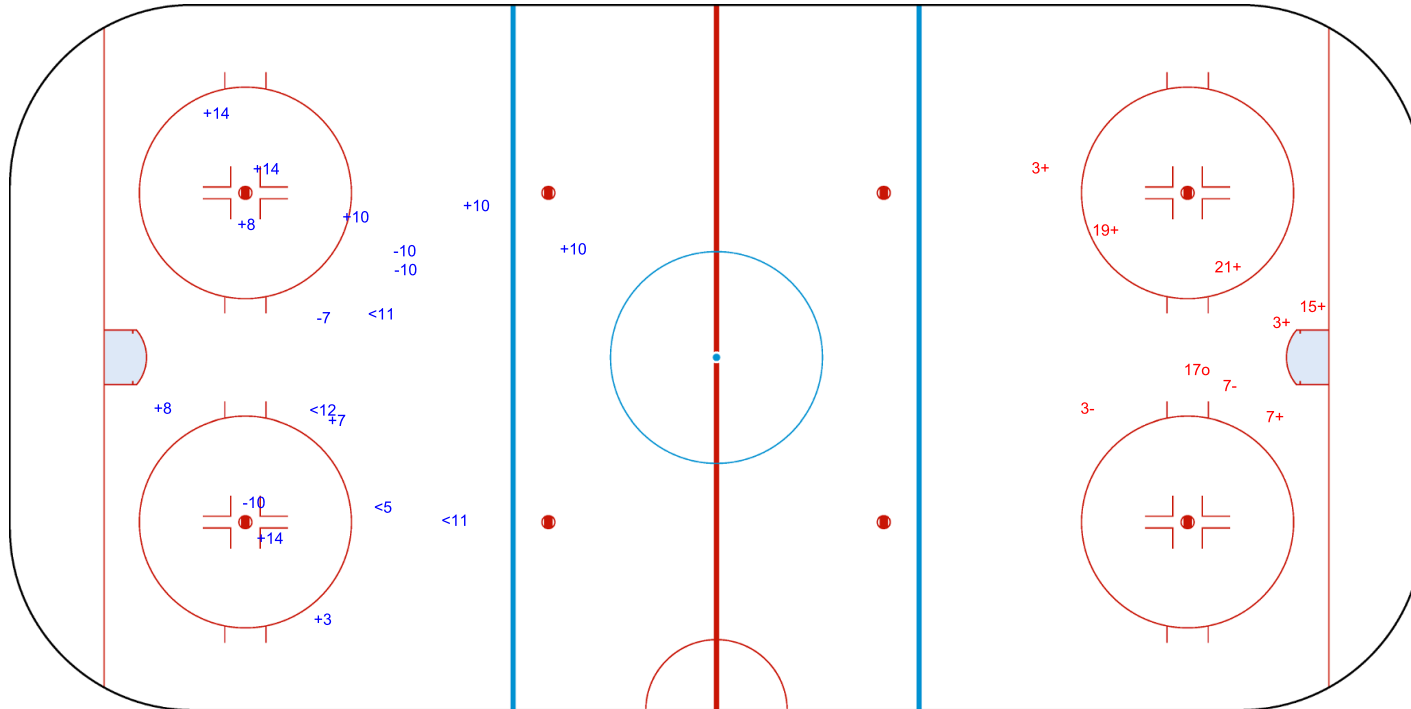

SHOT CHART
LTU - THA

Shots by LTU
Goals (o): 0
SSP (<): 4
SSG (+): 10
SPG (-): 4

GK 1 of THA

THA → 1st Period ← LTU

Shots by THA
Goals (o): 1
SSP (>): 0
SSG (+): 6
SPG (-): 2

GK 25 of LTU

Shots by THA

Goals (o): 0

SSP (<): 3

SSG (+): 7

SPG (-): 4

GK 25 of LTU

2nd Period

Shots by LTU

Goals (o): 0

SSP (>): 6

SSG (+): 8

SPG (-): 1

GK 1 of THA

Shots by LTU

Goals (o): 1 SSG (+): 2
SSP (<): 3 SPG (-): 5

GK 1 of THA

3rd Period

Shots by THA