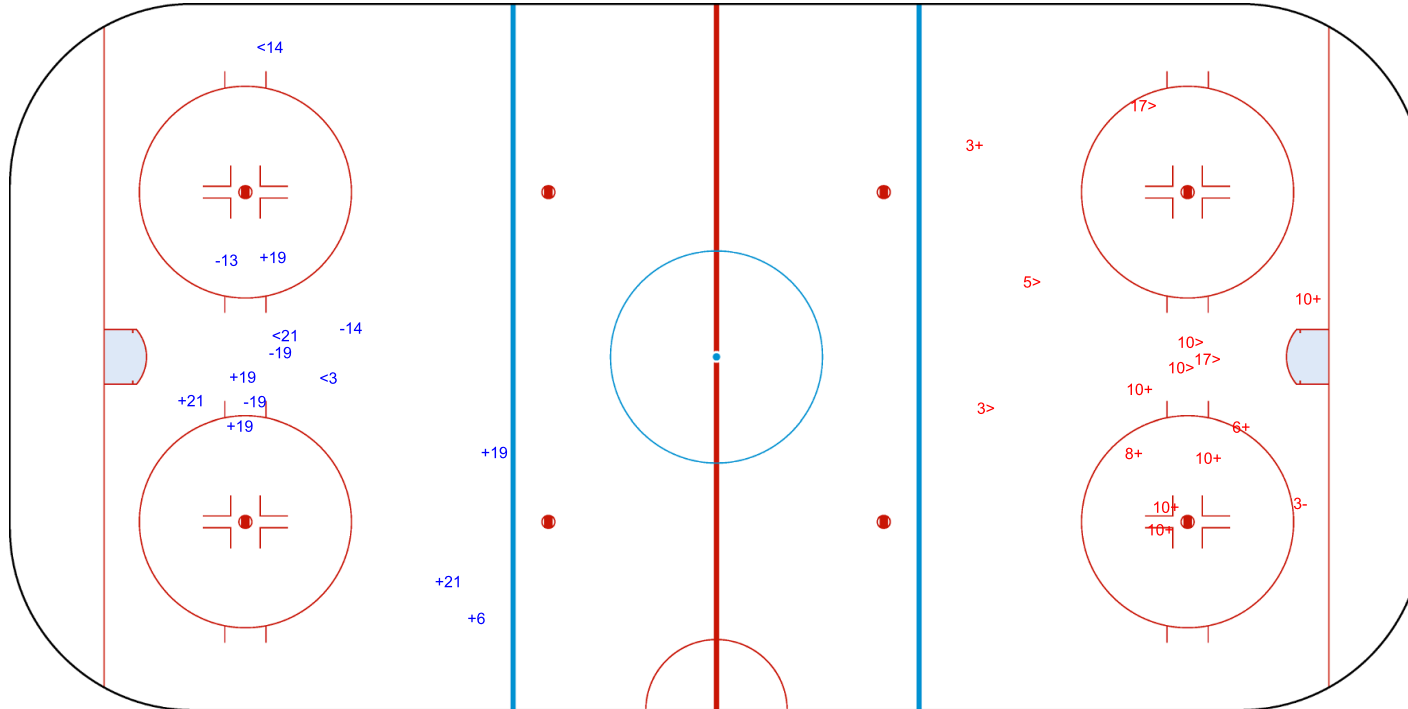

SHOT CHART
LTU - THA

Shots by LTU
Goals (o): 0
SSP (<): 4
SSG (+): 10
SPG (-): 4

GK 1 of THA

THA → 1st Period ← LTU

Shots by THA
Goals (o): 1
SSP (>): 0
SSG (+): 6
SPG (-): 2

GK 25 of LTU

Shots by THA

Goals (o): 0

SSP (<): 3

SSG (+): 7

SPG (-): 4

GK 25 of LTU

2nd Period

Shots by LTU

Goals (o): 0

SSP (>): 6

SSG (+): 8

SPG (-): 1

GK 1 of THA

Shots by LTU

Goals (o): 1 SSG (+): 2
SSP (<): 3 SPG (-): 5

GK 1 of THA

3rd Period

Shots by THA