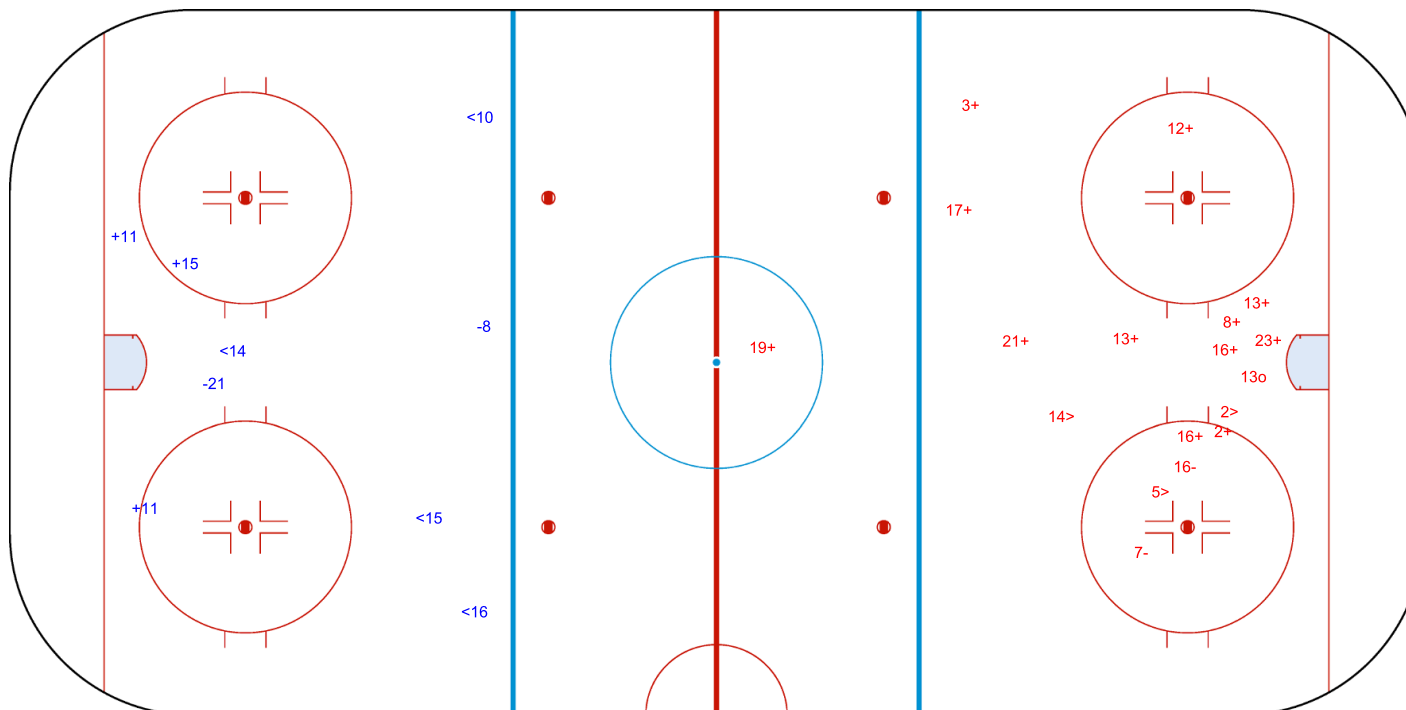

SHOT CHART
GER - AUT

Shots by GER
Goals (o): 0
SSP (<): 4
SSG (+): 3
SPG (-): 2

GK 1 of AUT

1st Period

Shots by AUT
Goals (o): 1
SSP (>): 3
SSG (+): 12
SPG (-): 2

GK 29 of GER

Shots by GER

Goals (o): 1 SSG (+): 4
SSP (-): 4 SPG (-): 3