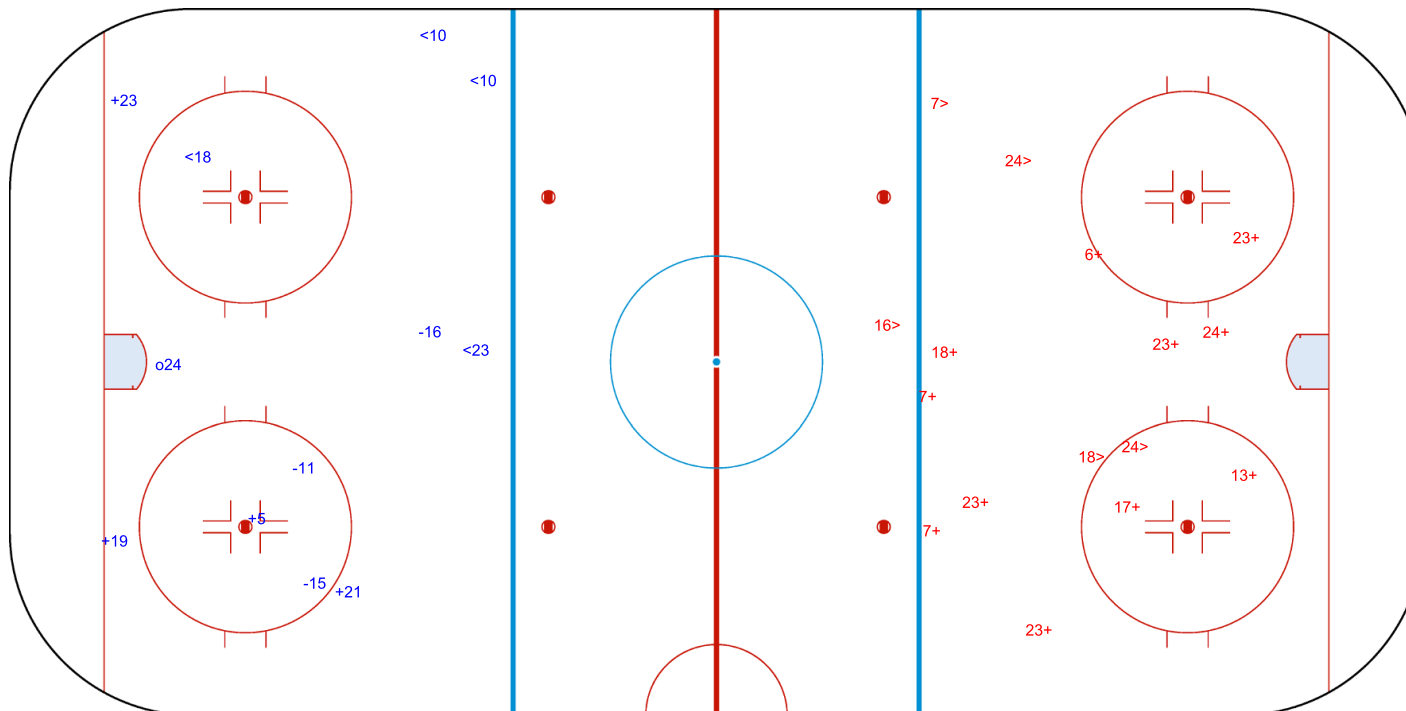

GK 1 of AUT

3rd Period

Shots by AUT

Goals (o): 0 SSG (+): 11
SSP (>): 5 SPG (-): 0

GK 29 of GER

Legend:		
GK	Goalkeeper	
SPG	Shots past goal	
SSG	Shots saved by goalkeeper	
SSP	Shots saved by player	