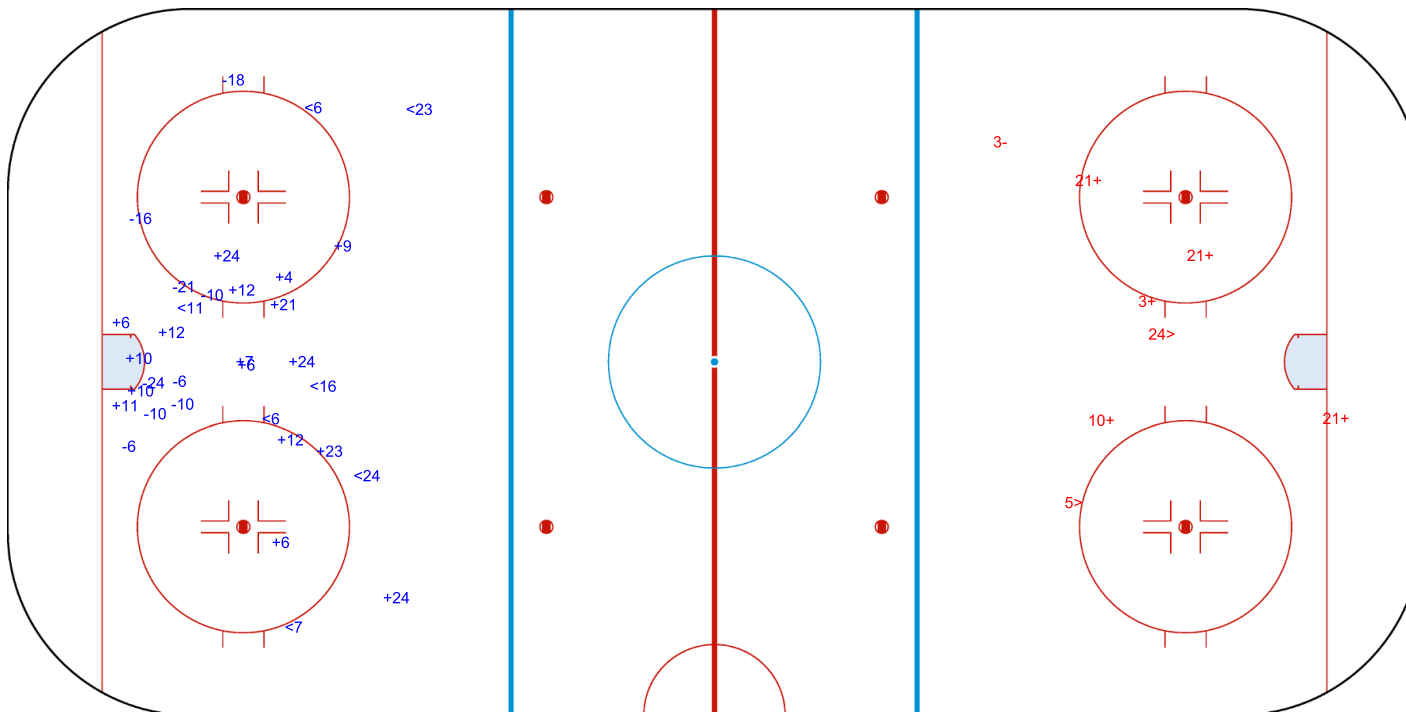

SHOT CHART  
GBR - NED

Shots by NED  
Goals (o): 0  
SSP (<): 2  
SSG (+): 4  
SPG (-): 3

GK 1 of GBR

1st Period

Shots by GBR  
Goals (o): 1  
SSP (>): 2  
SSG (+): 9  
SPG (-): 7

GK 1 of NED

Shots by GBR

Goals (o): 0    SSG (+): 17

SSP (<): 7    SPG (-): 9

GK 1 of NED

2nd Period

Shots by NED

Goals (o): 0    SSG (+): 5

SSP (>): 2    SPG (-): 1

GK 1 of GBR

Shots by NED