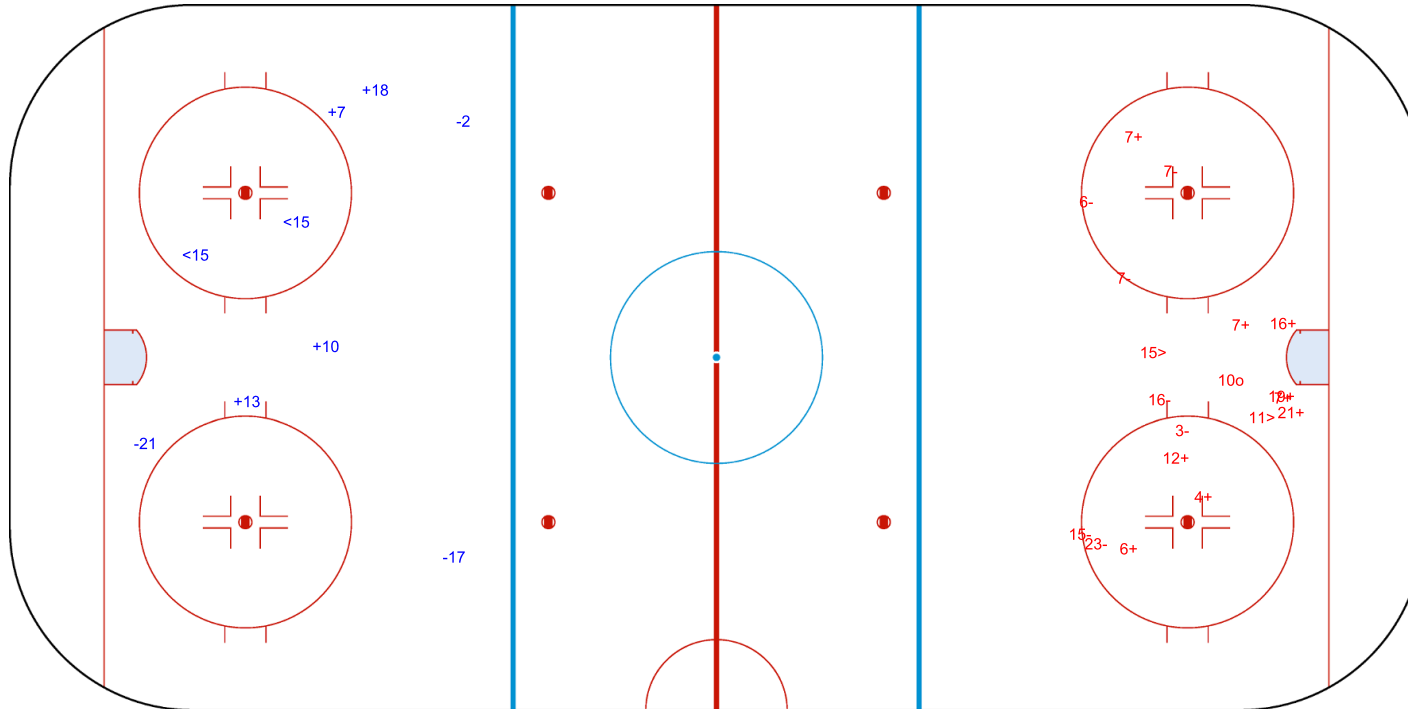

SHOT CHART  
GBR - NED

Shots by NED  
Goals (o): 0  
SSP (<): 2  
SSG (+): 4  
SPG (-): 3

GK 1 of GBR

1st Period

Shots by GBR  
Goals (o): 1  
SSP (>): 2  
SSG (+): 9  
SPG (-): 7

GK 1 of NED

Shots by GBR

Goals (o): 0    SSG (+): 17

SSP (<): 7    SPG (-): 9

GK 1 of NED

2nd Period

Shots by NED

Goals (o): 0    SSG (+): 5

SSP (>): 2    SPG (-): 1

GK 1 of GBR

Shots by NED