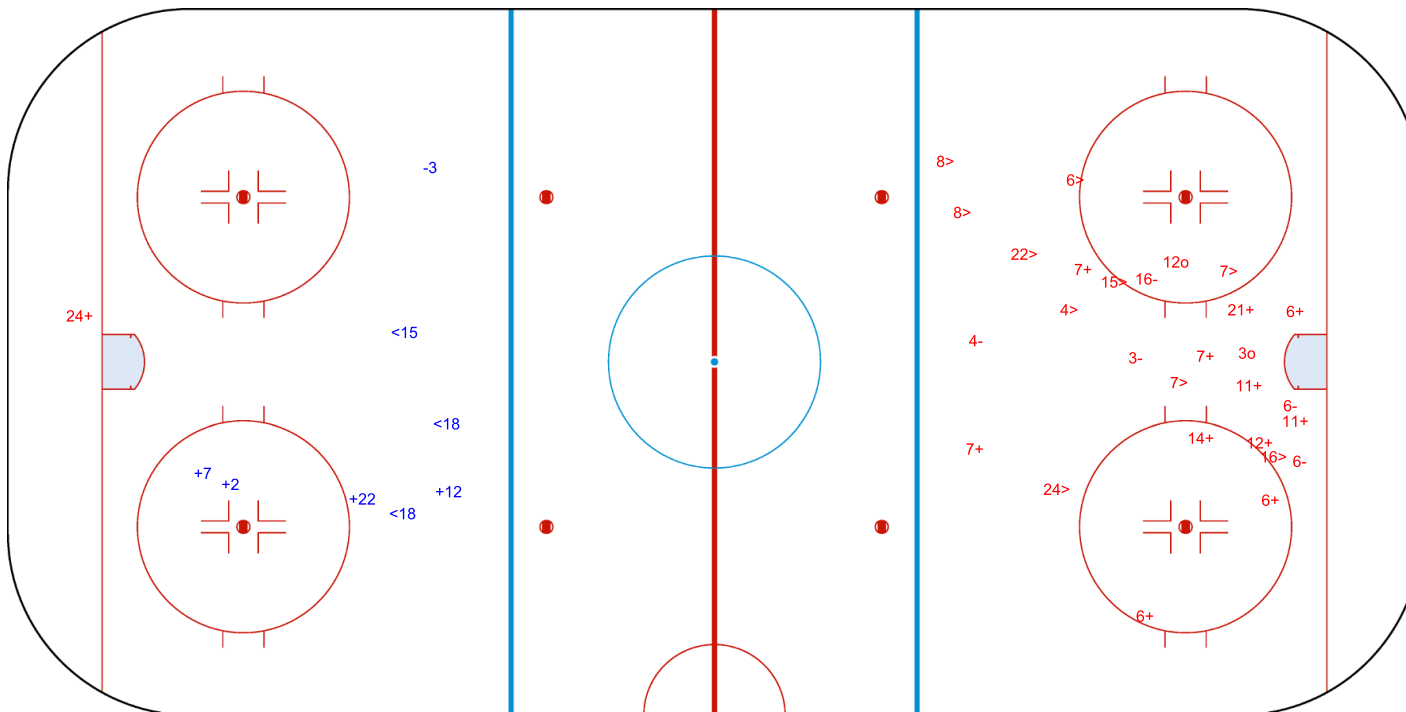

Goals (o): 0    SSG (+): 4  
SSP (<): 3    SPG (-): 1

GK 1 of GBR

3rd Period

Shots by GBR

Goals (o): 2    SSG (+): 12  
SSP (>): 10    SPG (-): 5

GK 1 of NED

Legend:	
<b>GK</b>	Goalkeeper
<b>SPG</b>	Shots past goal
<b>SSG</b>	Shots saved by goalkeeper
<b>SSP</b>	Shots saved by player