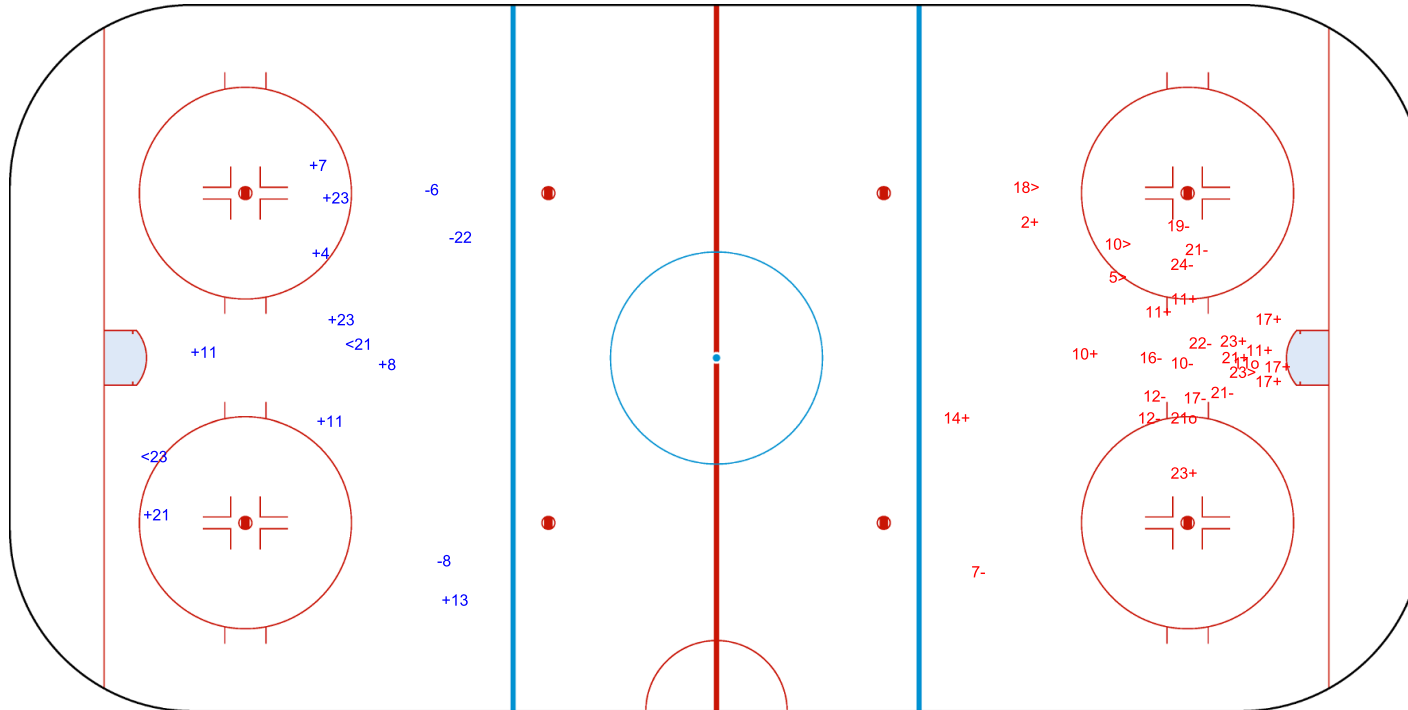

GK 1 of TPE

GK 20 of TPE

Shots by LAT
Goals (o): 6 SSG (+): 15
SSP (<): 2 SPG (-): 6

GK 20 of TPE

2nd Period

Shots by TPE
Goals (o): 1 SSG (+): 7
SSP (>): 2 SPG (-): 1

GK 1 of LAT

GK 20 of LAT

Shots by TPE

Goals (o): 0 SSG (+): 9
SSP (<): 2 SPG (-): 3

GK 20 of LAT

3rd Period

Shots by LAT

Goals (o): 2 SSG (+): 12
SSP (>): 4 SPG (-): 11

GK 1 of TPE

GK 20 of TPE