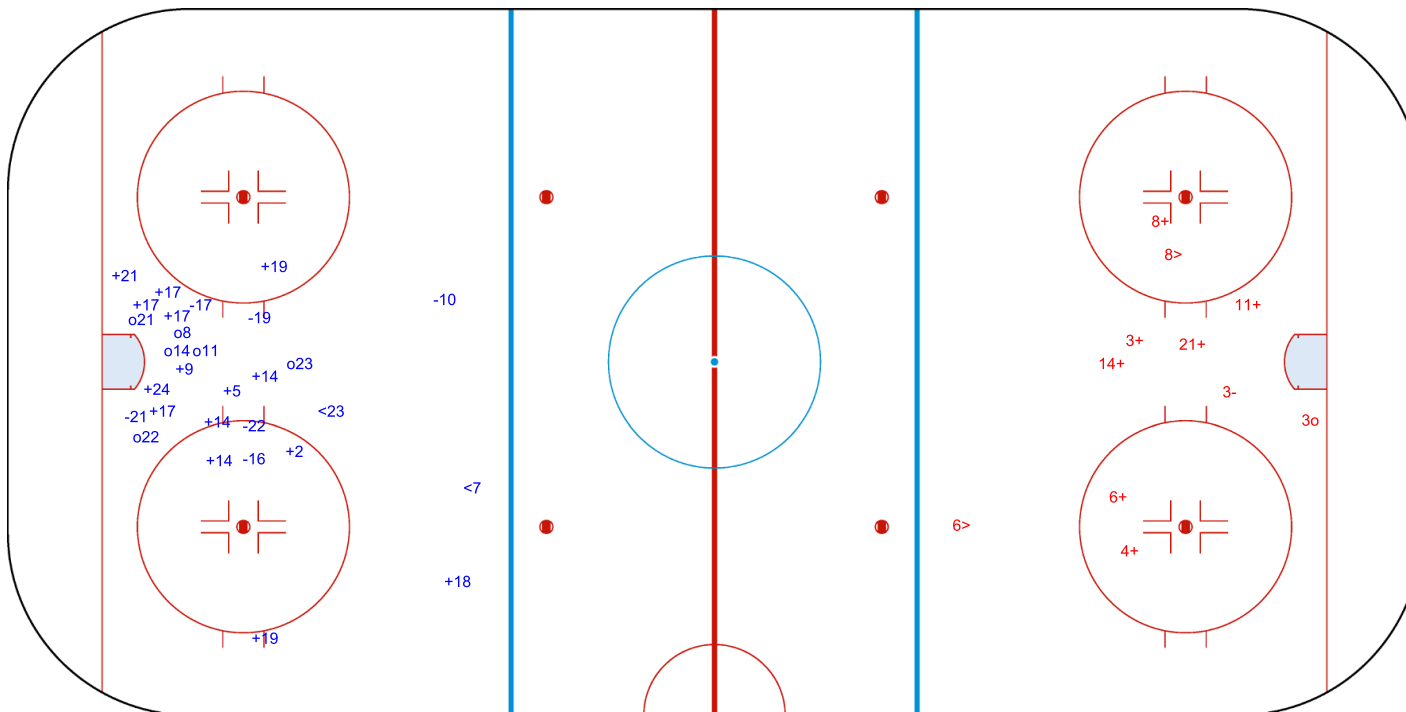

SHOT CHART

TPE - LAT

1st Period

Shots by TPE

Goals (o): 1 SSG (+): 9
SSP (<): 10 SPG (-): 1

GK 1 of LAT

Shots by LAT

Goals (o): 6 SSG (+): 12
SSP (>): 9 SPG (-): 5

GK 1 of TPE

GK 20 of TPE

Shots by LAT
Goals (o): 6 SSG (+): 15
SSP (<): 2 SPG (-): 6

GK 20 of TPE

2nd Period

Shots by TPE
Goals (o): 1 SSG (+): 7
SSP (>): 2 SPG (-): 1

GK 1 of LAT

GK 20 of LAT

Shots by TPE

Goals (o): 0 SSG (+): 9
SSP (<): 2 SPG (-): 3

GK 20 of LAT

3rd Period

Shots by LAT

Goals (o): 2 SSG (+): 12
SSP (>): 4 SPG (-): 11

GK 1 of TPE

GK 20 of TPE