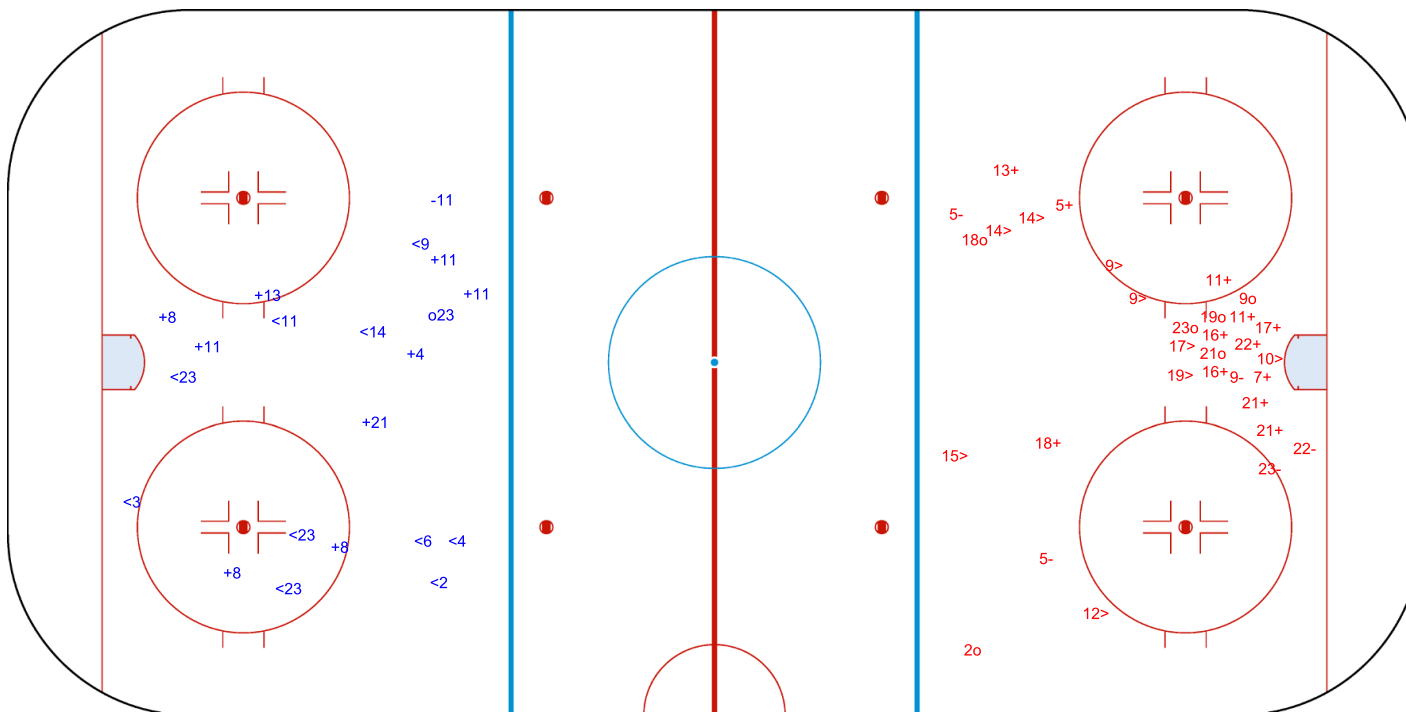

SHOT CHART

TPE - LAT

1st Period

Shots by TPE

Goals (o): 1 SSG (+): 9
SSP (<): 10 SPG (-): 1

GK 1 of LAT

Shots by LAT

Goals (o): 6 SSG (+): 12
SSP (>): 9 SPG (-): 5

GK 1 of TPE

GK 20 of TPE

Shots by LAT
Goals (o): 6 SSG (+): 15
SSP (<): 2 SPG (-): 6

GK 20 of TPE

2nd Period

Shots by TPE
Goals (o): 1 SSG (+): 7
SSP (>): 2 SPG (-): 1

GK 1 of LAT

GK 20 of LAT

Shots by TPE

Goals (o): 0 SSG (+): 9
SSP (<): 2 SPG (-): 3

GK 20 of LAT

3rd Period

Shots by LAT

Goals (o): 2 SSG (+): 12
SSP (>): 4 SPG (-): 11

GK 1 of TPE

GK 20 of TPE