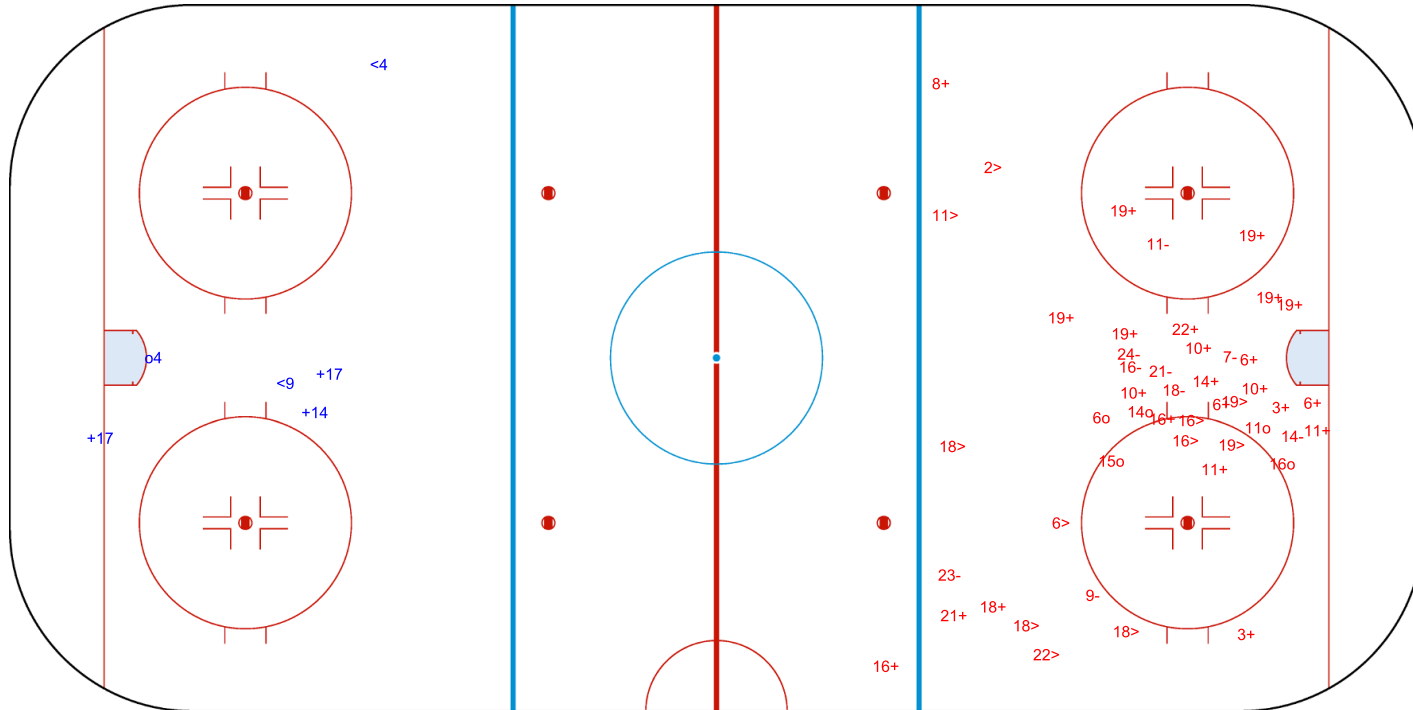

SHOT CHART
GBR - NZL

Shots by NZL
Goals (o): 0
SSP (<): 4
SSG (+): 2
SPG (-): 1

GK 1 of GBR

1st Period

Shots by GBR
Goals (o): 5
SSP (>): 12
SSG (+): 9
SPG (-): 4

GK 1 of NZL

Shots by GBR
Goals (o): 6 SSG (+): 21
SSP (<): 4 SPG (-): 10

GK 1 of NZL

GK 25 of NZL

NZL → 2nd Period ← GBR

Shots by NZL
Goals (o): 0 SSG (+): 4
SSP (>): 2 SPG (-): 2

Shots by NZL
Goals (o): 1
SSP (<): 2

SSG (+): 3
SPG (-): 0

GK 25 of GBR

GBR → 3rd Period ← NZL