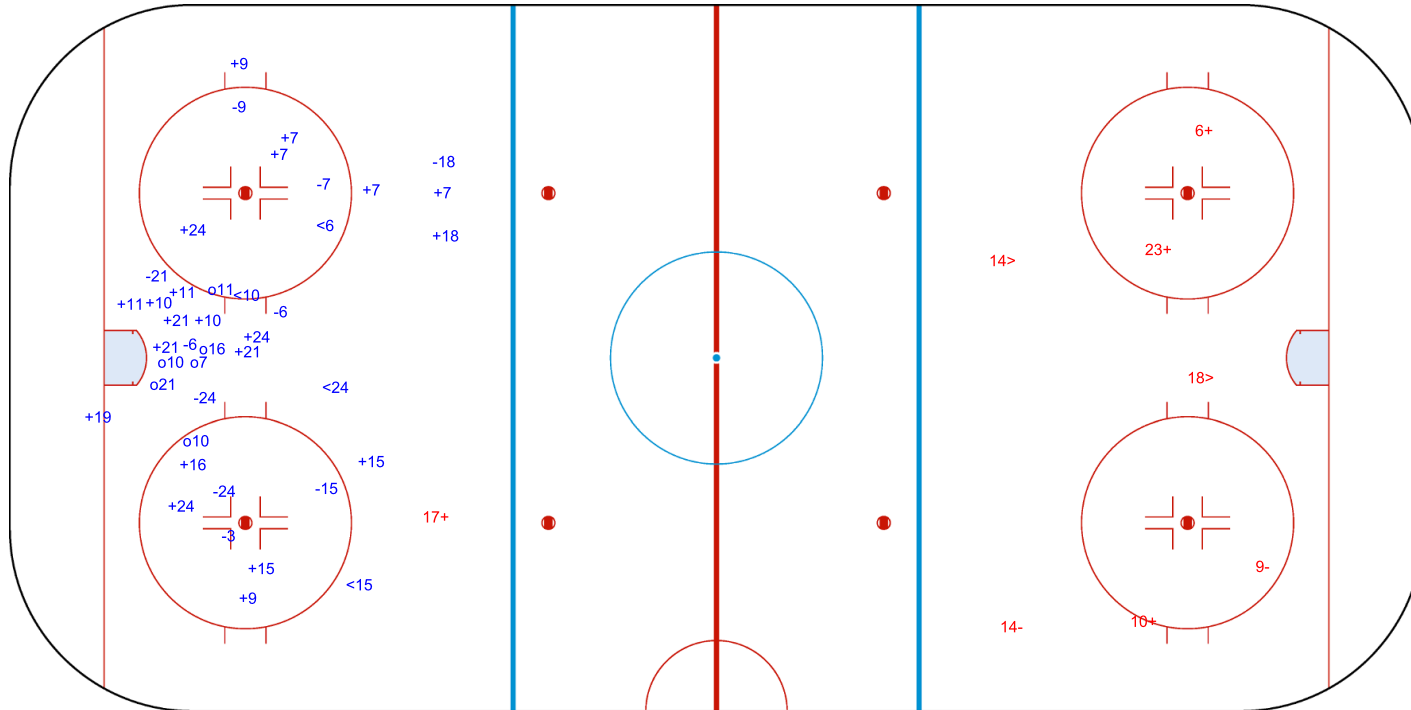

SHOT CHART
GBR - NZL

Shots by NZL
Goals (o): 0
SSP (<): 4
SSG (+): 2
SPG (-): 1

GK 1 of GBR

1st Period

Shots by GBR
Goals (o): 5
SSP (>): 12
SSG (+): 9
SPG (-): 4

GK 1 of NZL

Shots by GBR
Goals (o): 6 SSG (+): 21
SSP (<): 4 SPG (-): 10

GK 1 of NZL

GK 25 of NZL

NZL → 2nd Period ← GBR

Shots by NZL
Goals (o): 0 SSG (+): 4
SSP (>): 2 SPG (-): 2

Shots by NZL
Goals (o): 1
SSP (<): 2

SSG (+): 3
SPG (-): 0

GK 25 of GBR

GBR → 3rd Period ← NZL