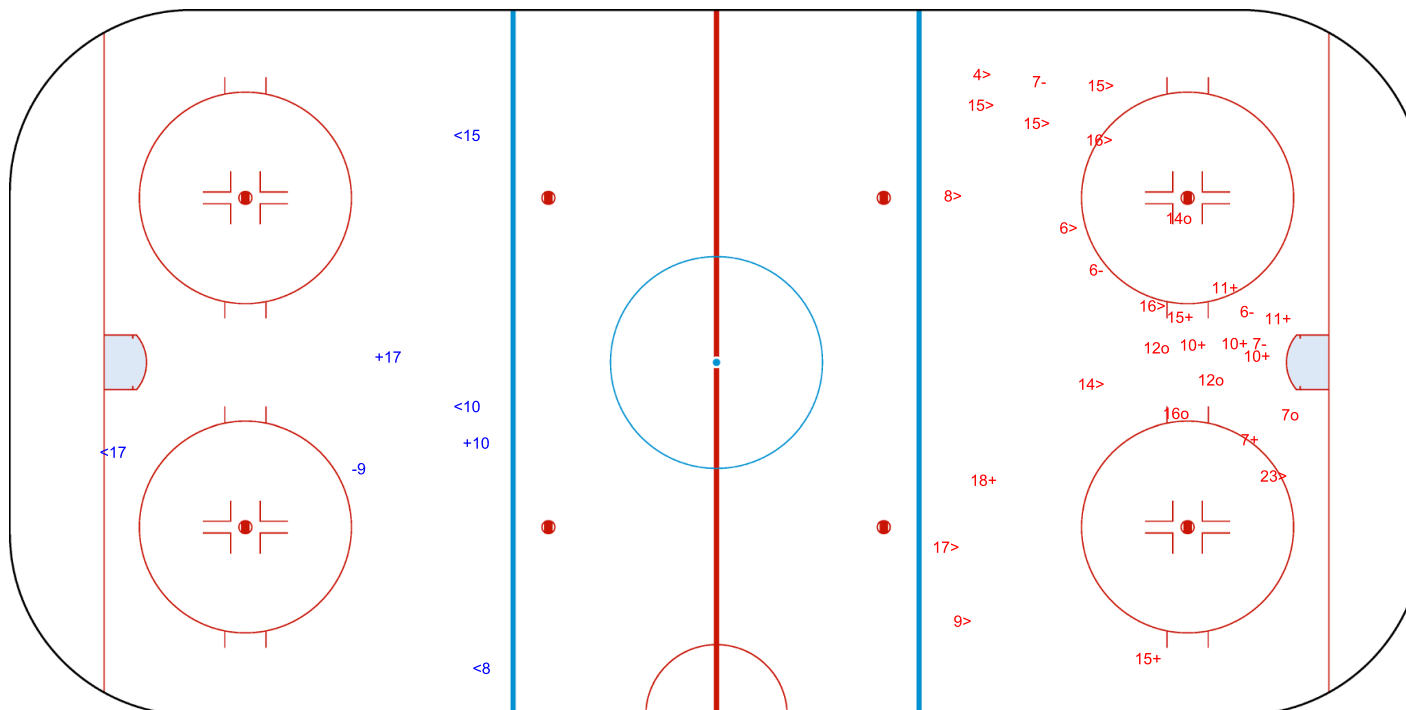

SHOT CHART
GBR - NZL

Shots by NZL
Goals (o): 0
SSP (<): 4
SSG (+): 2
SPG (-): 1

GK 1 of GBR

1st Period

Shots by GBR
Goals (o): 5
SSP (>): 12
SSG (+): 9
SPG (-): 4

GK 1 of NZL

Shots by GBR
Goals (o): 6 SSG (+): 21
SSP (<): 4 SPG (-): 10

GK 1 of NZL

GK 25 of NZL

NZL → 2nd Period ← GBR

Shots by NZL
Goals (o): 0 SSG (+): 4
SSP (>): 2 SPG (-): 2

Shots by NZL
Goals (o): 1
SSP (<): 2

SSG (+): 3
SPG (-): 0

GK 25 of GBR

GBR → 3rd Period ← NZL