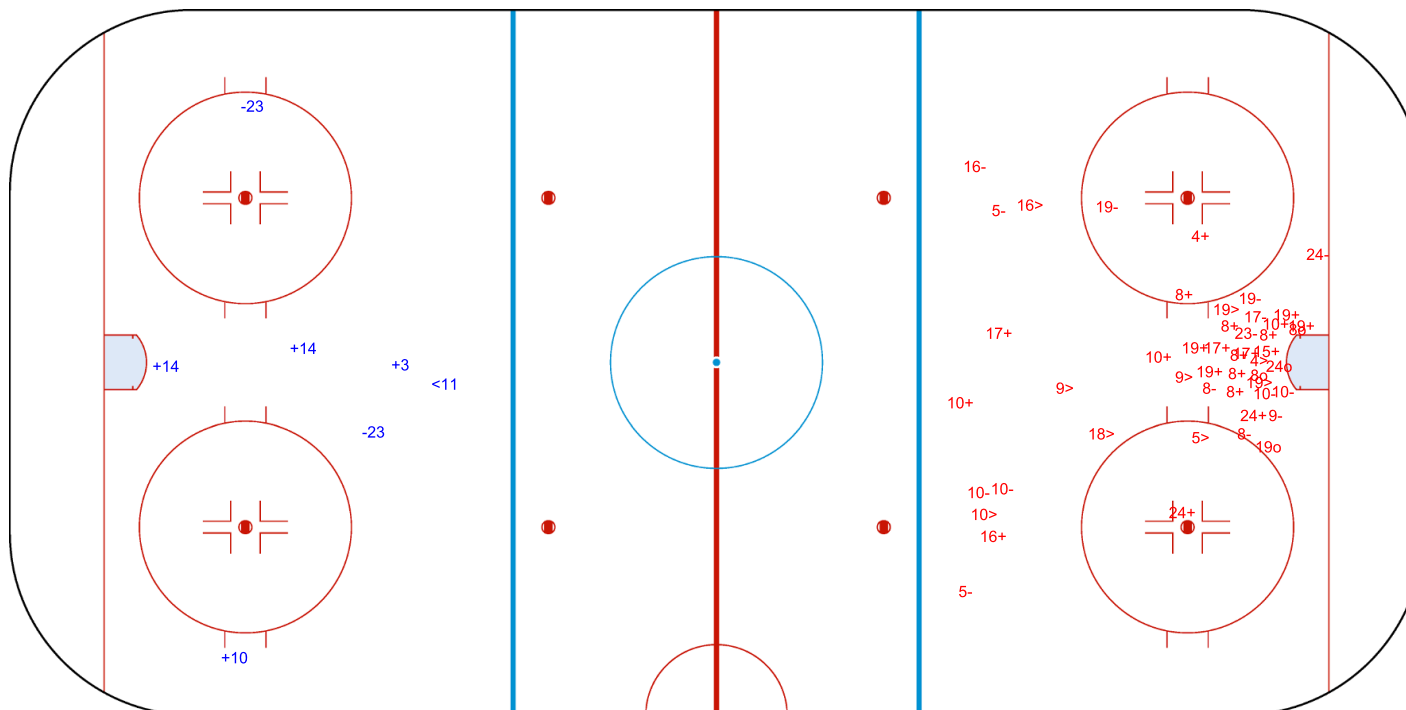

### SHOT CHART

#### TPE - KAZ

1st Period

Shots by TPE

Goals (o): 0    SSG (+): 4  
SSP (-): 1    SPG (-): 2

GK 20 of KAZ

Shots by KAZ

Goals (o): 4    SSG (+): 21  
SSP (>): 9    SPG (-): 15

GK 1 of TPE