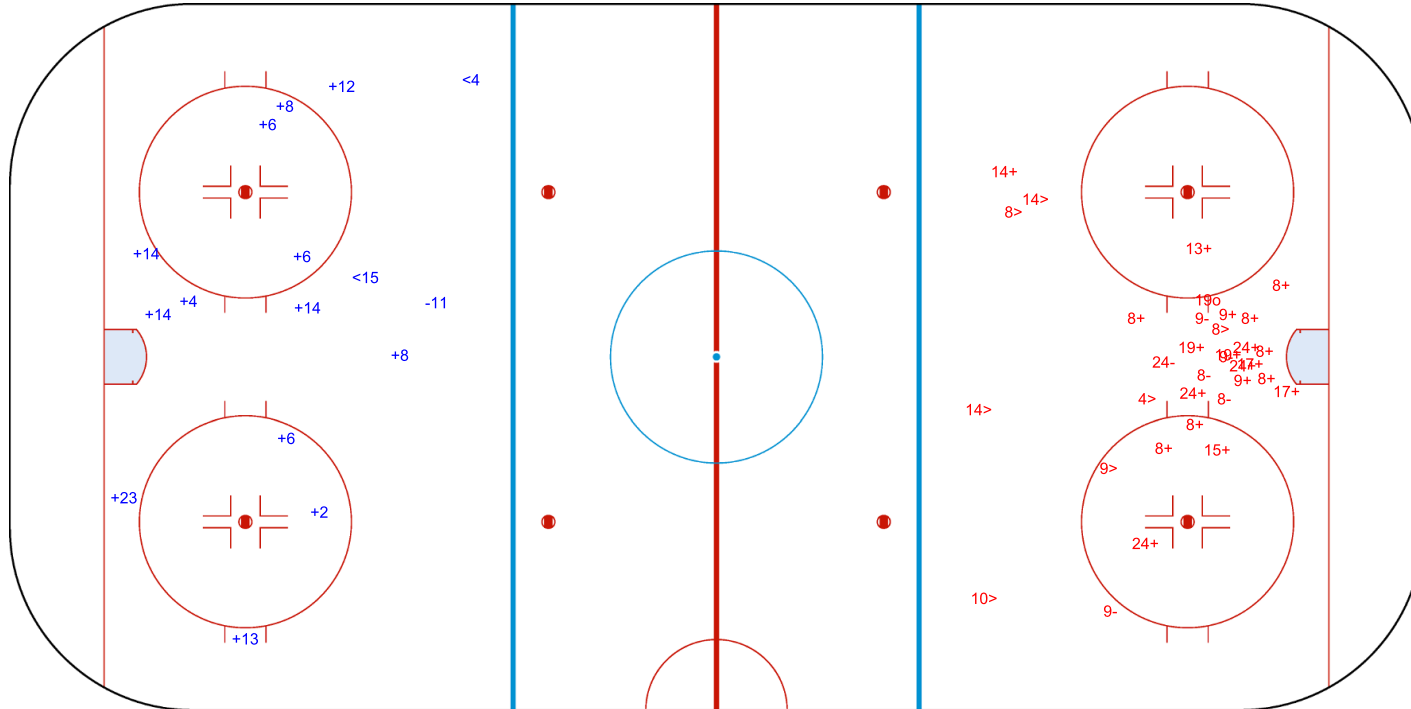

Shots by TPE

Goals (o): 0    SSG (+): 13  
SSP (<): 2    SPG (-): 1

GK 20 of KAZ

3rd Period

Shots by KAZ

Goals (o): 1    SSG (+): 20  
SSP (>): 7    SPG (-): 6

GK 1 of TPE

Legend:	
<b>GK</b>	Goalkeeper
<b>SPG</b>	Shots past goal
<b>SSG</b>	Shots saved by goalkeeper
<b>SSP</b>	Shots saved by player