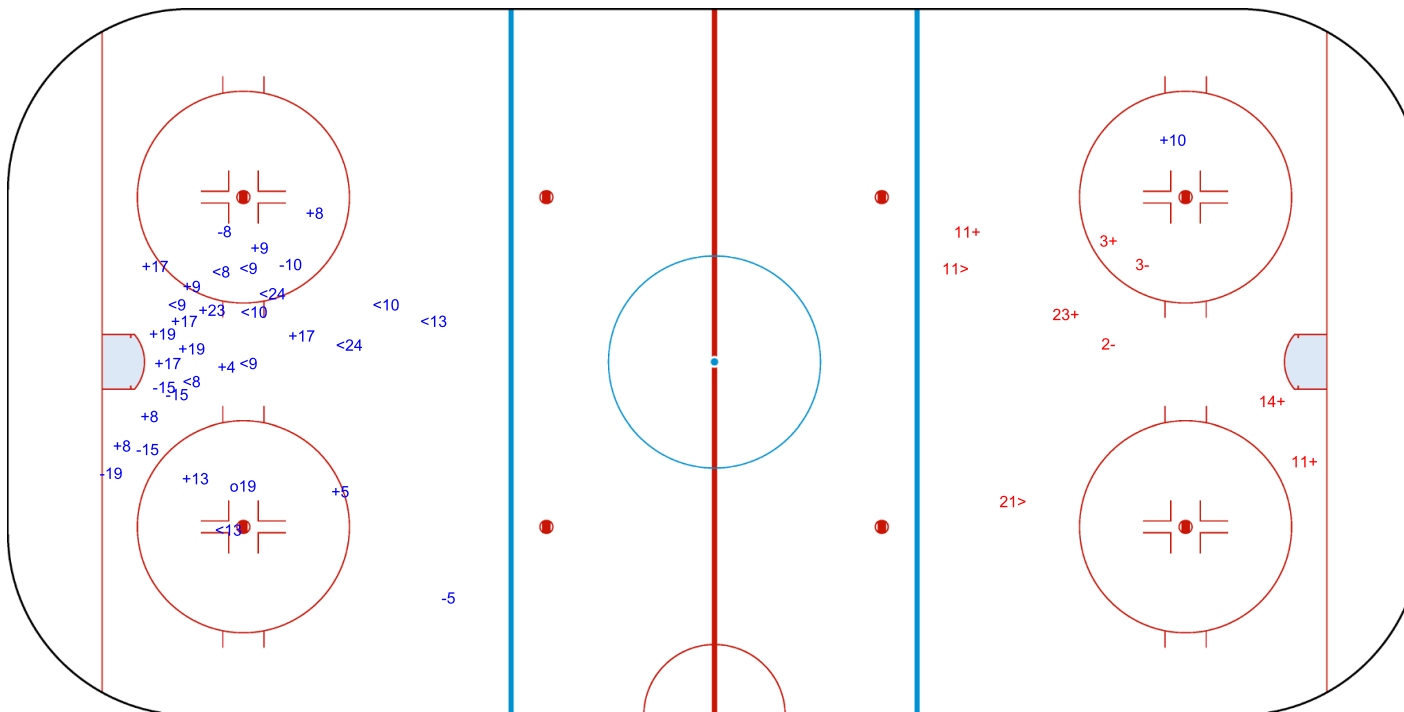

Shots by KAZ

Goals (o): 1    SSG (+): 16  
SSP (<): 11    SPG (-): 7

o19

GK 1 of TPE

2nd Period

Shots by TPE

Goals (o): 0    SSG (+): 5  
SSP (>): 2    SPG (-): 2

GK 20 of KAZ