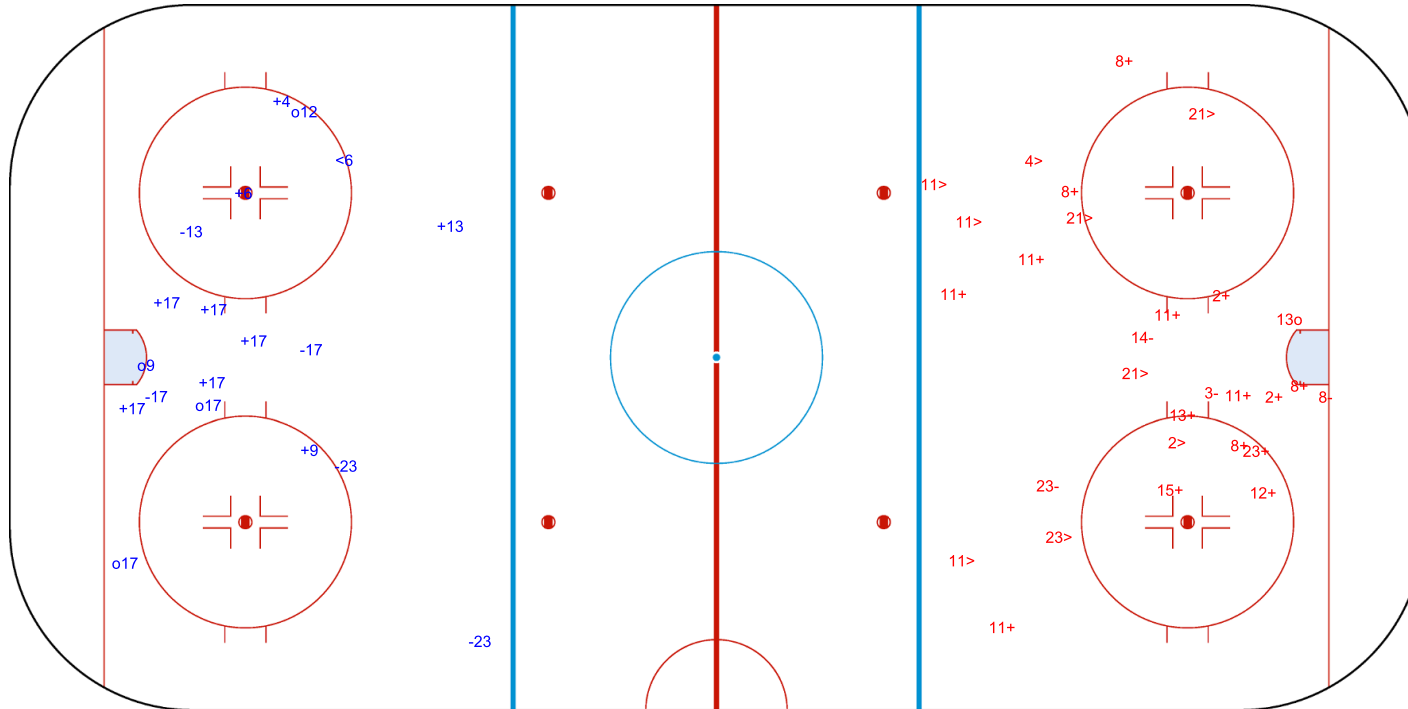

SHOT CHART

NZL - TPE

1st Period

Shots by NZL
Goals (o): 4 SSG (+): 9
SSP (<): 1 SPG (-): 5

Shots by TPE
Goals (o): 1 SSG (+): 15
SSP (>): 9 SPG (-): 4

GK 1 of TPE

GK 20 of TPE

GK 1 of NZL

Shots by TPE

Goals (o): 2 SSG (+): 14
SSP (<): 6 SPG (-): 6

GK 1 of NZL

2nd Period

Shots by NZL

Goals (o): 0 SSG (+): 8
SSP (>): 2 SPG (-): 4

GK 20 of TPE

Shots by NZL