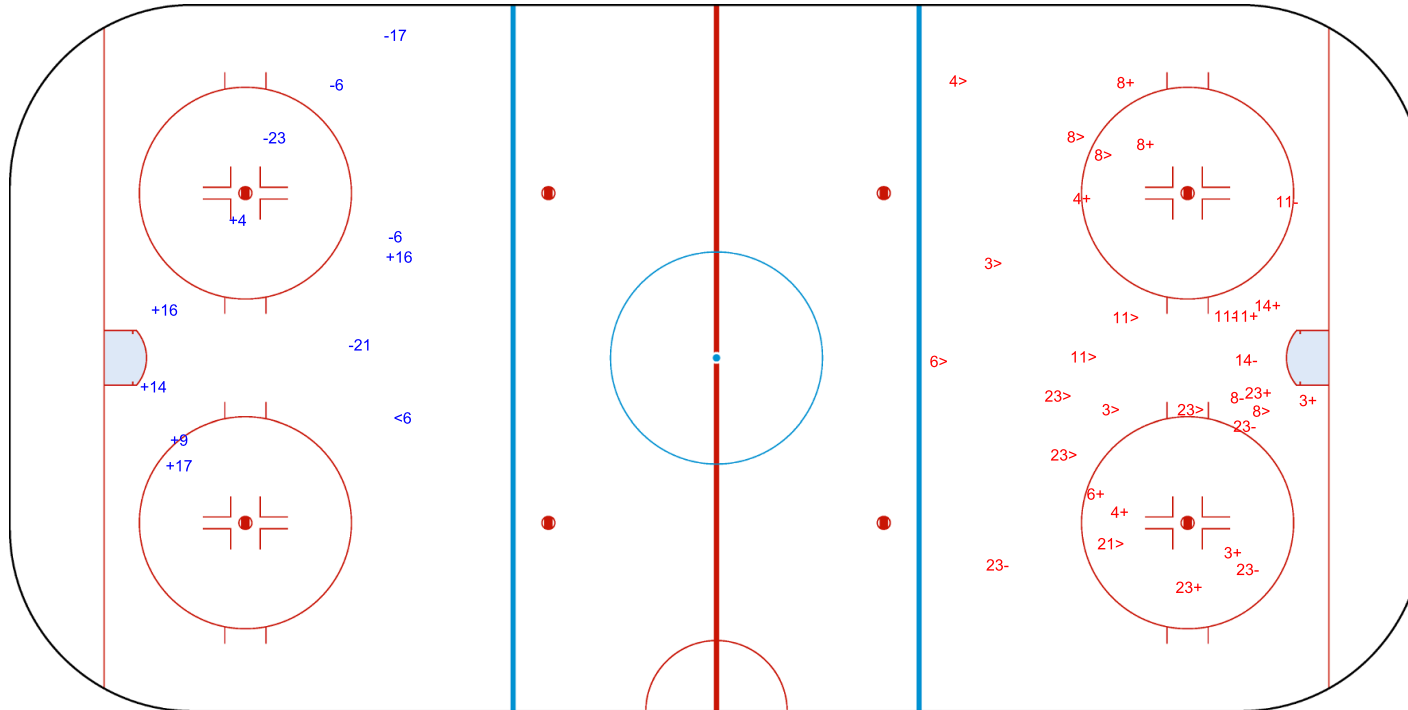

Shots by NZL

Goals (o): 0

SSG (+): 6

SSP (<): 1

SPG (-): 5

GK 20 of TPE

3rd Period

Shots by TPE

Goals (o): 0

SSG (+): 11

SSP (>): 13

SPG (-): 7

GK 1 of NZL

Legend:	
GK	Goalkeeper
SPG	Shots past goal
SSG	Shots saved by goalkeeper
SSP	Shots saved by player