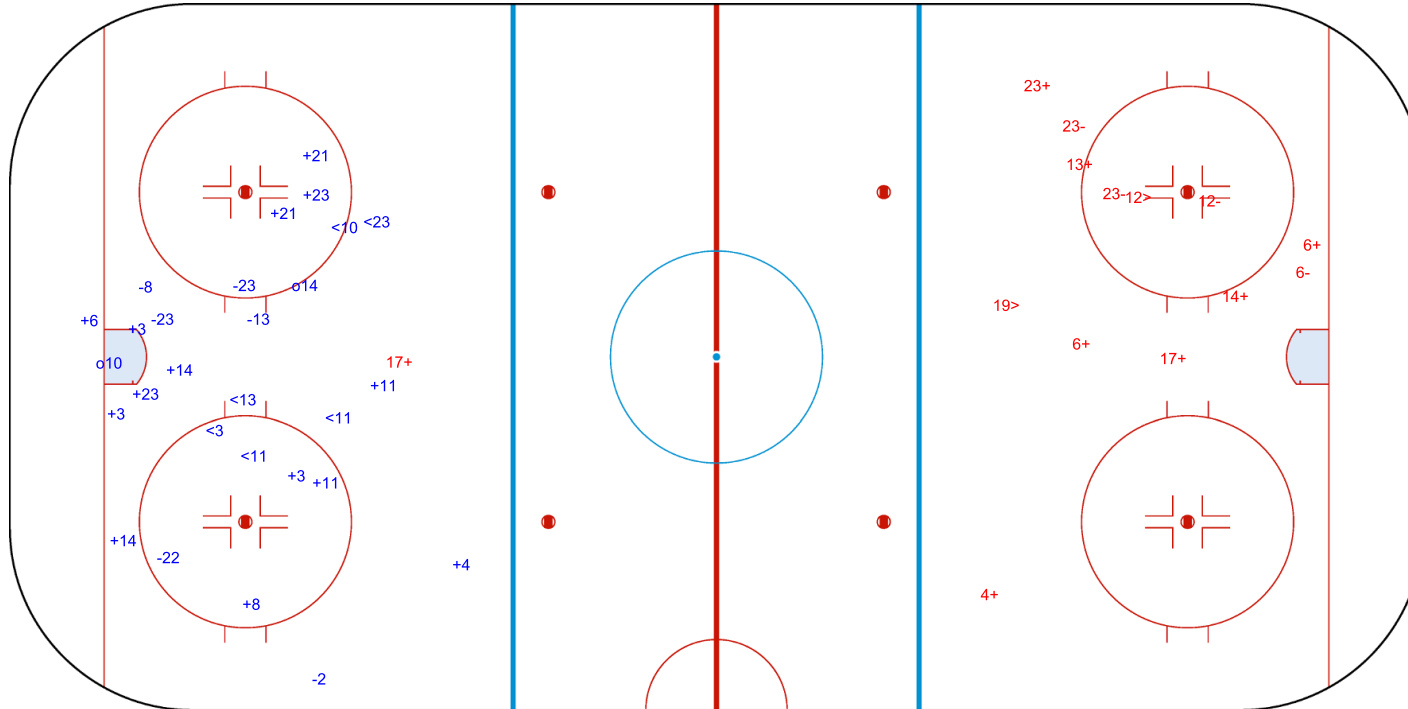

Shots by TPE

Goals (o): 2 SSG (+): 14
SSP (<): 6 SPG (-): 6

GK 1 of NZL

2nd Period

Shots by NZL

Goals (o): 0 SSG (+): 8
SSP (>): 2 SPG (-): 4

GK 20 of TPE

Shots by NZL