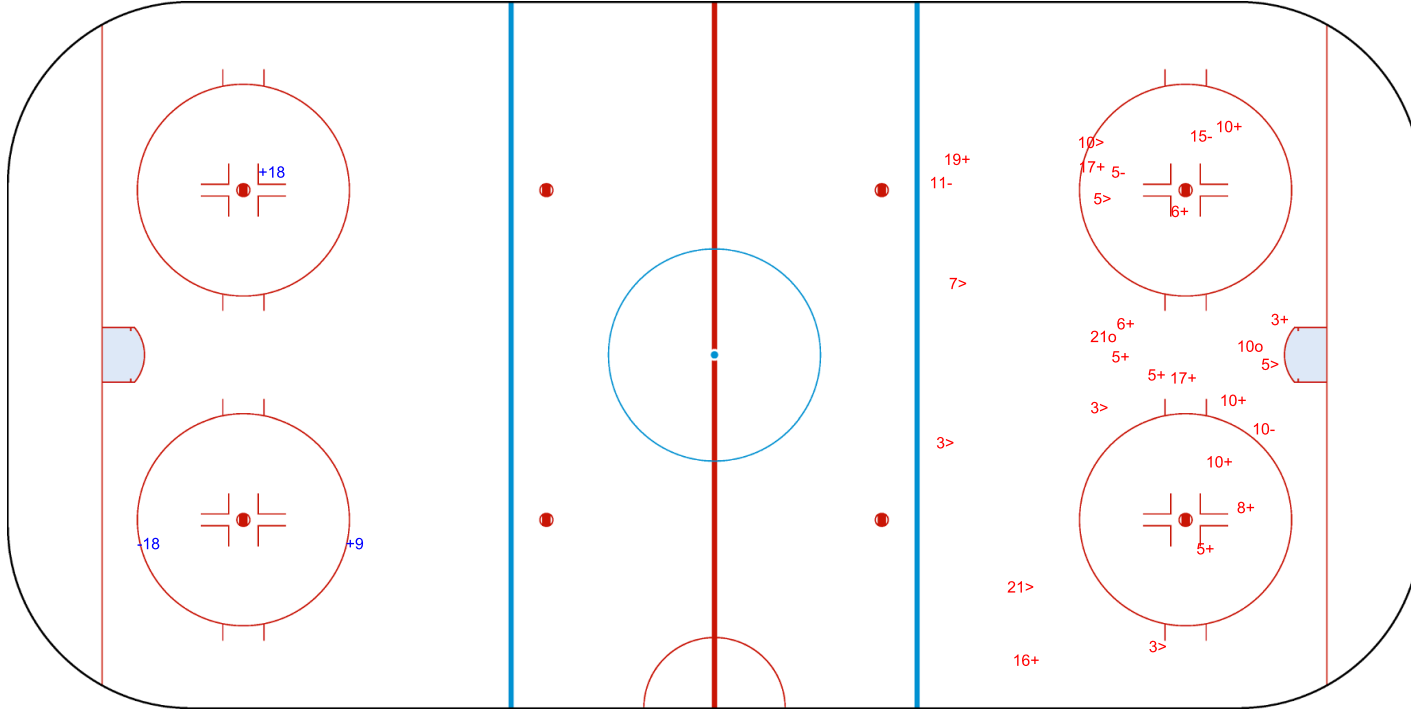

SHOT CHART

TUR - BEL

1st Period

Shots by TUR
Goals (o): 0
SSP (<): 2
SSG (+): 9
SPG (-): 3

GK 25 of BEL

Shots by BEL
Goals (o): 0
SSP (>): 2
SSG (+): 4
SPG (-): 0

GK 20 of TUR

Shots by BEL
Goals (o): 0
SSP (<): 0

GK 20 of TUR

TUR → 2nd Period ← BEL

Shots by TUR
Goals (o): 2
SSP (>): 8

GK 25 of BEL

Shots by TUR

Goals (o): 2 SSG (+): 9
SSP (<): 2 SPG (-): 4

GK 25 of BEL

BEL → 3rd Period ← TUR