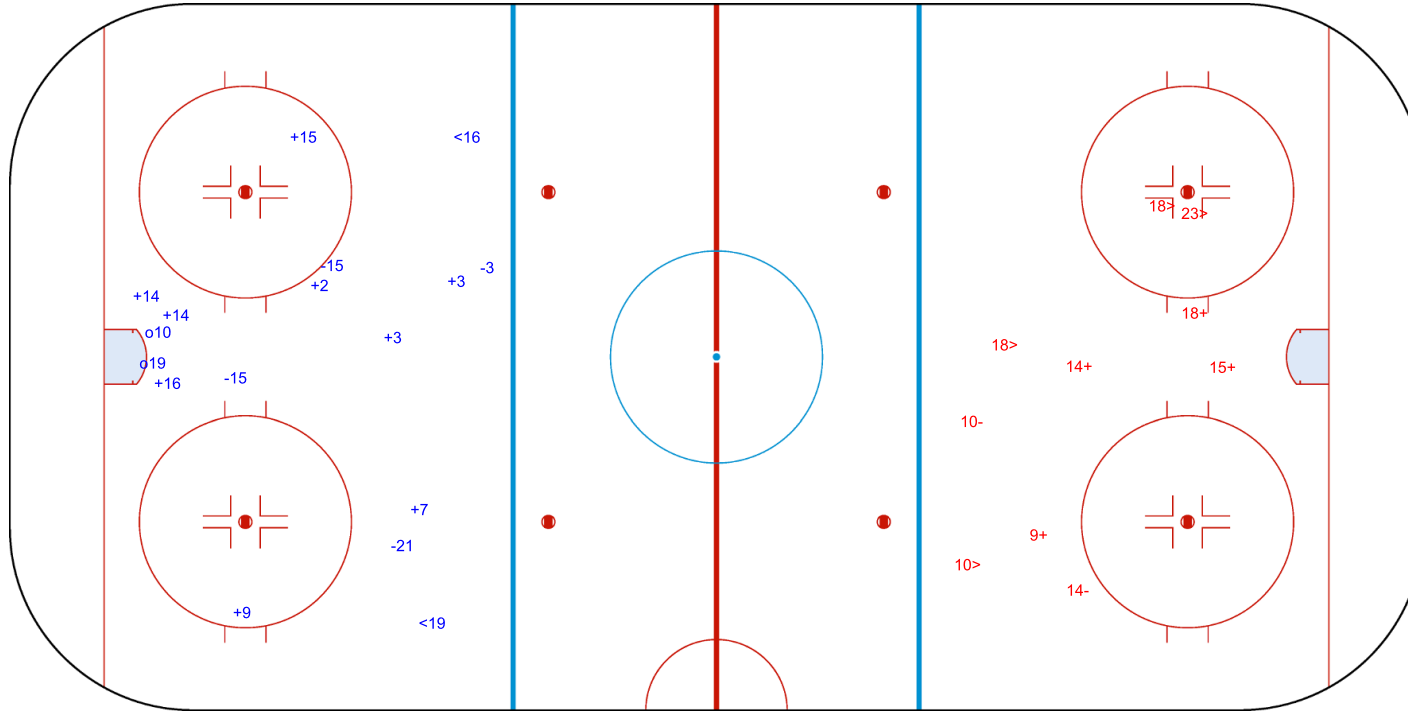

Shots by TUR

Goals (o): 2   SSG (+): 9
SSP (<): 2   SPG (-): 4

GK 25 of BEL

BEL → 3rd Period ← TUR

Shots by BEL

Goals (o): 0   SSG (+): 4
SSP (>): 4   SPG (-): 2

GK 20 of TUR

Legend:
GK   Goalkeeper   **SPG**   Shots past goal   **SSG**   Shots saved by goalkeeper   **SSP**   Shots saved by player