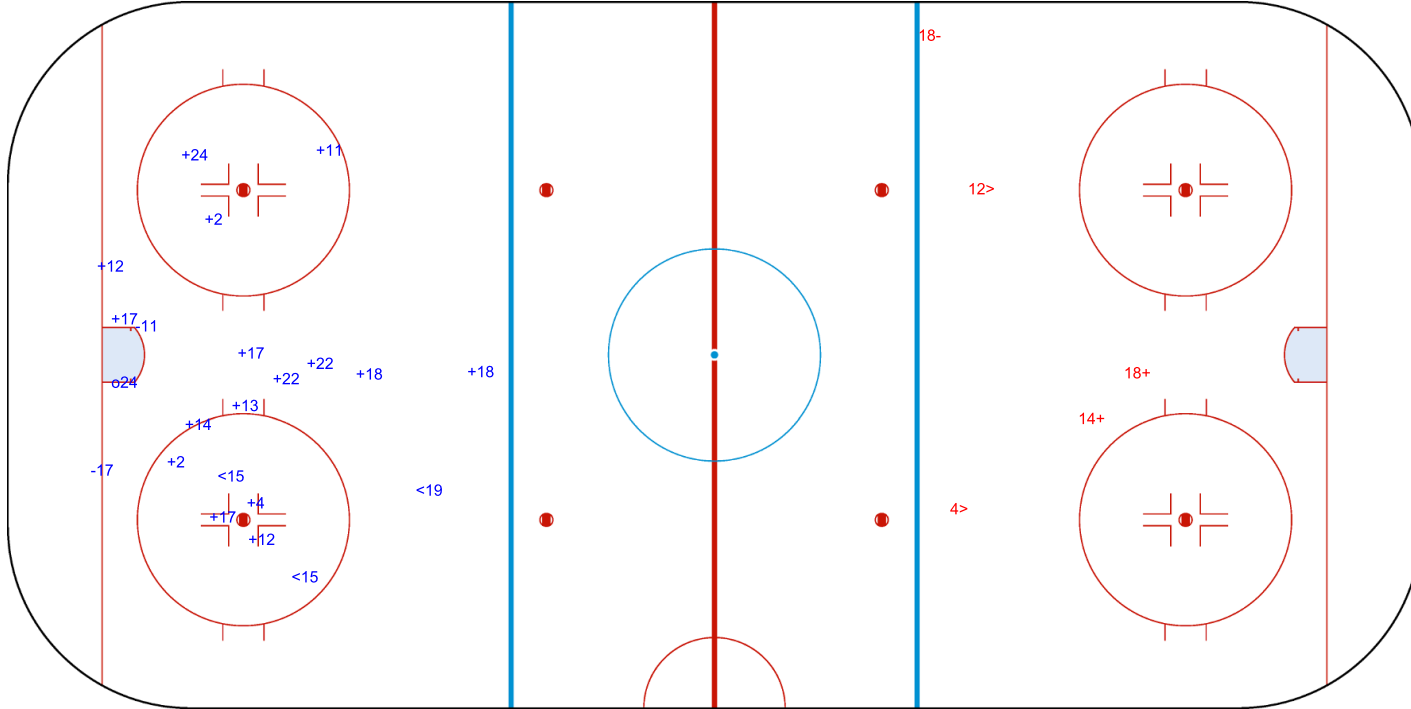

SSG (+): 10

SSP (>): 5

SPG (-): 0

GK 25 of BEL

Shots by ISL
Goals (o): 1
SSP (<): 3
SSG (+): 16
SPG (-): 2

GK 20 of BEL

GK 25 of BEL

BEL → 3rd Period ← ISL