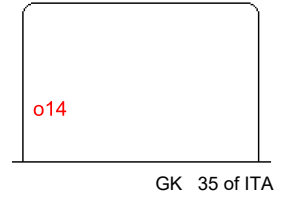

SHOT CHART
POL - ITA

Shots by ITA
Goals (o): 0
SSP (<): 5
SSG (+): 5
SPG (-): 4

POL → 1st Period ← ITA

Shots by POL
Goals (o): 1
SSP (>): 5
SSG (+): 5
SPG (-): 3

Romania
Sfantu Gheorghe
SEPSI ARENA

IIHF ICE HOCKEY WORLD CHAMPIONSHIP
DIVISION I, GROUP A

INTERNATIONAL
ICE HOCKEY
FEDERATION

ICE HOCKEY
WORLD
CHAMPIONSHIP
ROMANIA
Sfantu Gheorghe
Division I - Group A

WED 30 APR 2025
START TIME 16:00

ROUND ROBIN, GAME 8

Shots by POL

Goals (o): 0 SSG (+): 3
SSP (<): 2 SPG (-): 7