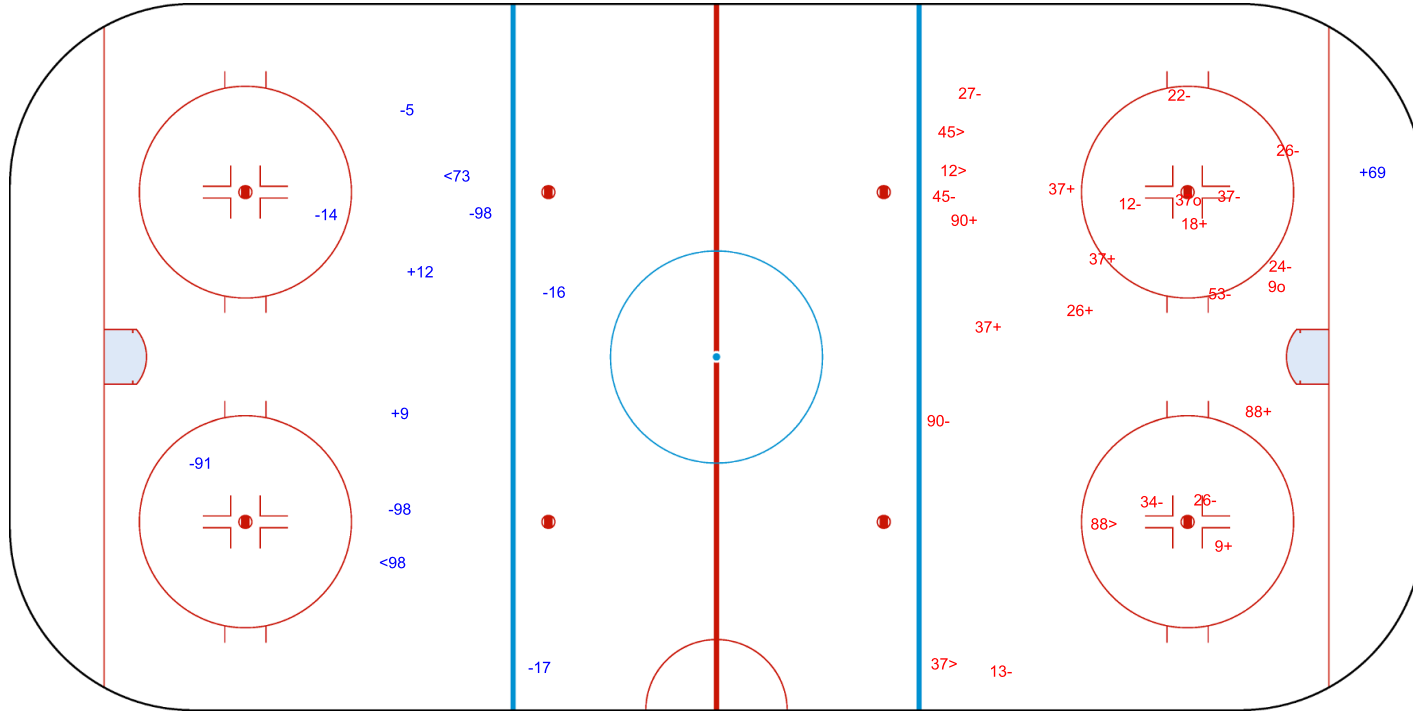

Romania
Sfantu Gheorghe
SEPSI ARENA

IIHF ICE HOCKEY WORLD CHAMPIONSHIP
DIVISION I, GROUP A

INTERNATIONAL
ICE HOCKEY
FEDERATION

WED 30 APR 2025
START TIME 16:00

ROUND ROBIN, GAME 8

Shots by POL

Goals (o): 0   SSG (+): 3
SSP (<): 2   SPG (-): 7

GK 35 of ITA

2nd Period

Shots by ITA

Goals (o): 2   SSG (+): 8
SSP (>): 4   SPG (-): 12

GK 33 of POL