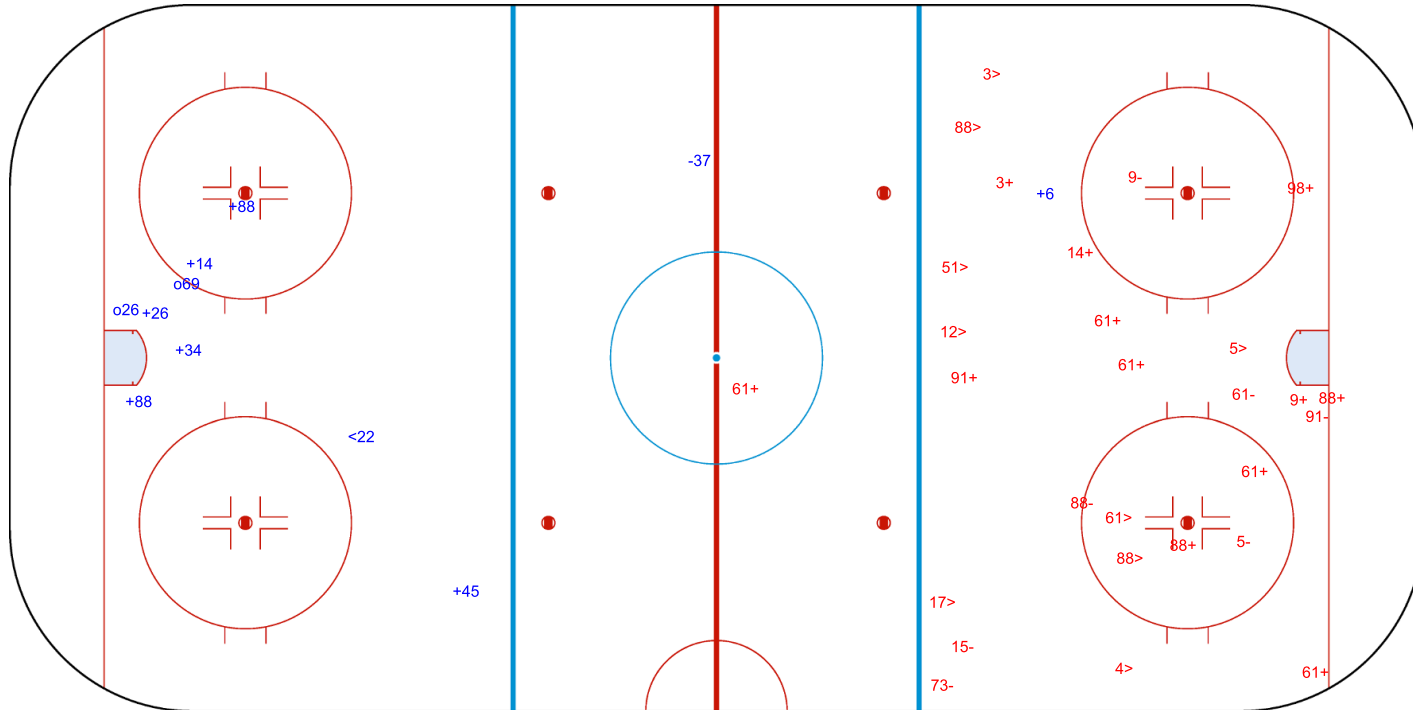

SSP (<): 1

SPG (-): 1

GK 33 of POL

3rd Period

Shots by POL

Goals (o): 0

SSG (+): 12

SSP (>): 9

SPG (-): 7

GK 35 of ITA

| Legend: | | |
|------------|---------------------------|--|
| GK | Goalkeeper | |
| SPG | Shots past goal | |
| SSG | Shots saved by goalkeeper | |
| SSP | Shots saved by player | |