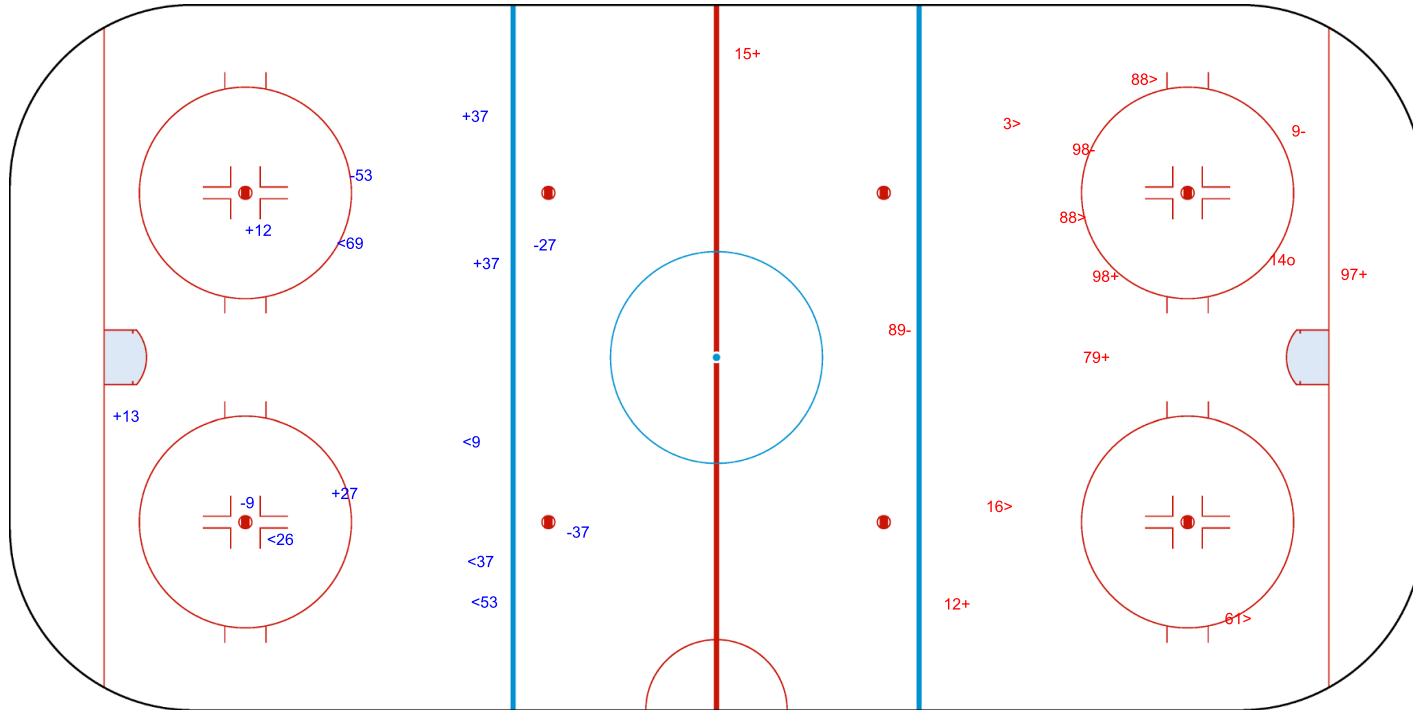

SHOT CHART
POL - ITA

Shots by ITA
Goals (o): 0
SSP (<): 5
SSG (+): 5
SPG (-): 4

POL → 1st Period ← ITA

Shots by POL
Goals (o): 1
SSP (>): 5
SSG (+): 5
SPG (-): 3

Romania
Sfantu Gheorghe
SEPSI ARENA

IIHF ICE HOCKEY WORLD CHAMPIONSHIP
DIVISION I, GROUP A

INTERNATIONAL
ICE HOCKEY
FEDERATION

ICE HOCKEY
WORLD
CHAMPIONSHIP
ROMANIA
Sfantu Gheorghe
Division I - Group A

WED 30 APR 2025
START TIME 16:00

ROUND ROBIN, GAME 8

Shots by POL

Goals (o): 0 SSG (+): 3
SSP (<): 2 SPG (-): 7