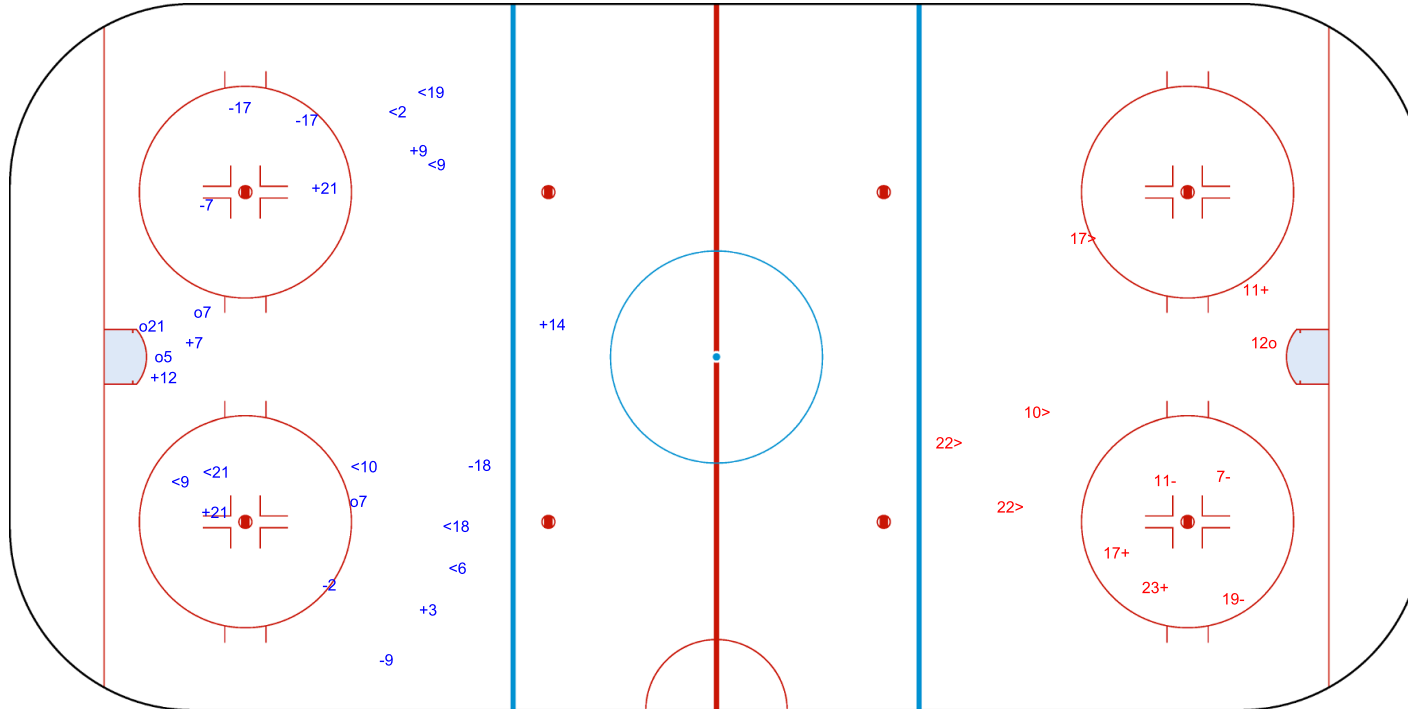

Shots by LUX

Goals (o): 4 SSG (+): 7
SSP (<): 8 SPG (-): 6

GK 1 of RSA

2nd Period

Shots by RSA

Goals (o): 1 SSG (+): 3
SSP (>): 4 SPG (-): 3

GK 1 of LUX

Shots by RSA