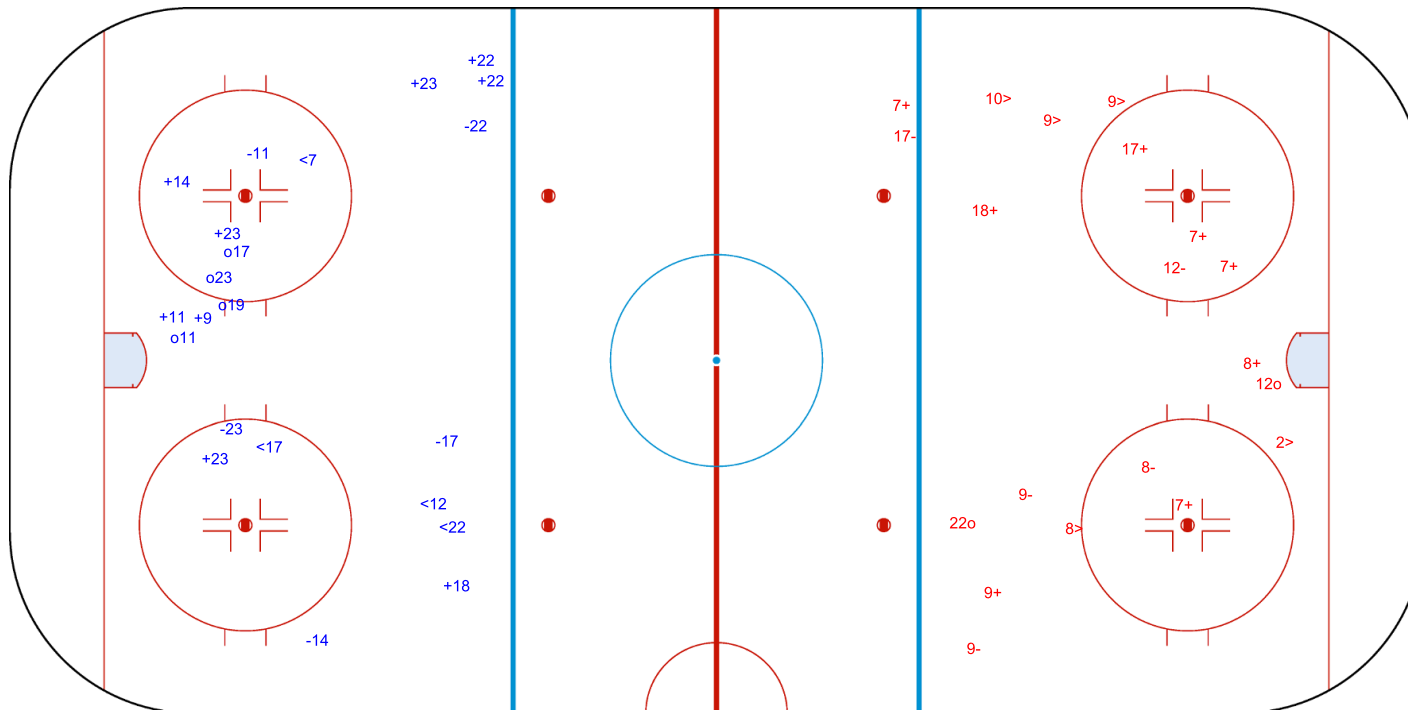

SHOT CHART
LUX - RSA

Shots by RSA

Goals (o): 4 SSG (+): 9
SSP (-): 4 SPG (-): 5

GK 1 of LUX

1st Period

Shots by LUX

Goals (o): 2 SSG (+): 8
SSP (>): 5 SPG (-): 5

GK 1 of RSA