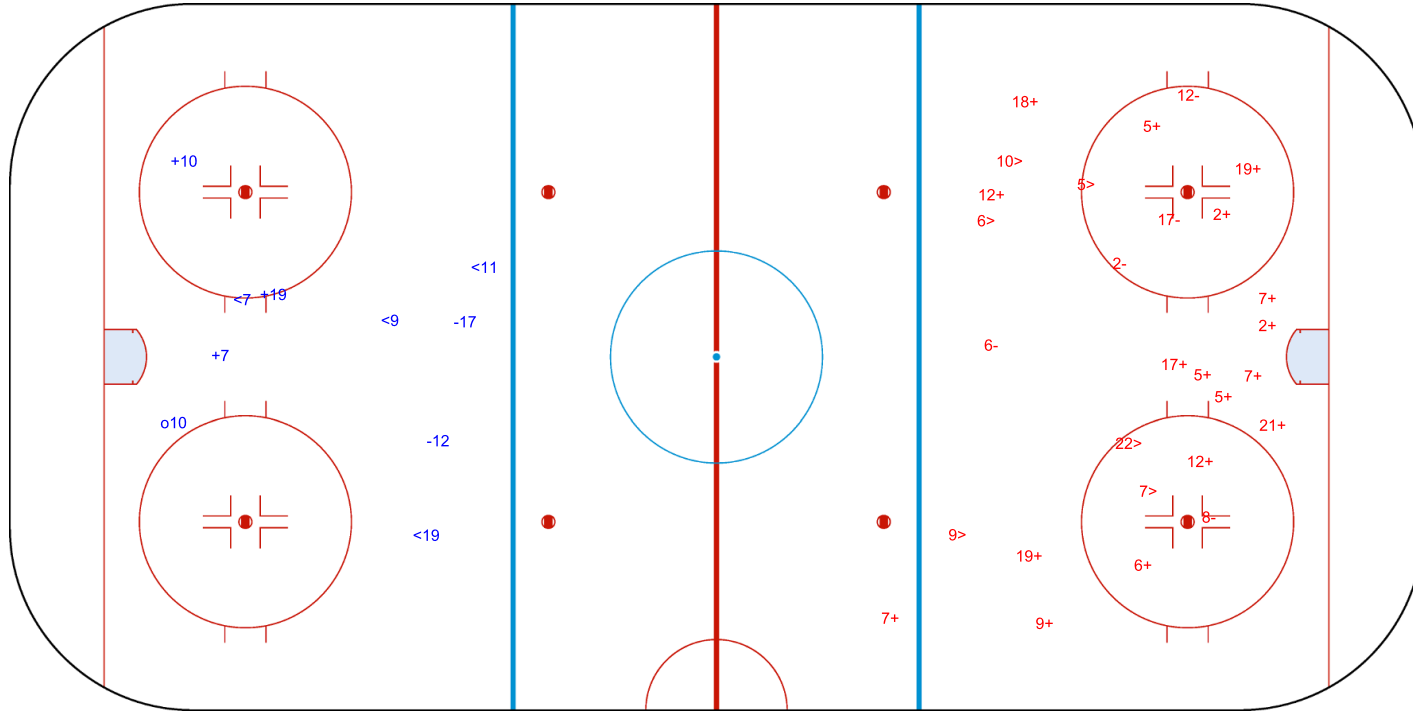

Shots by LUX

Goals (o): 0

SSP (>): 6

SSG (+): 17

SPG (-): 5

GK 1 of RSA

Shots by RSA

Goals (o): 1 SSG (+): 0